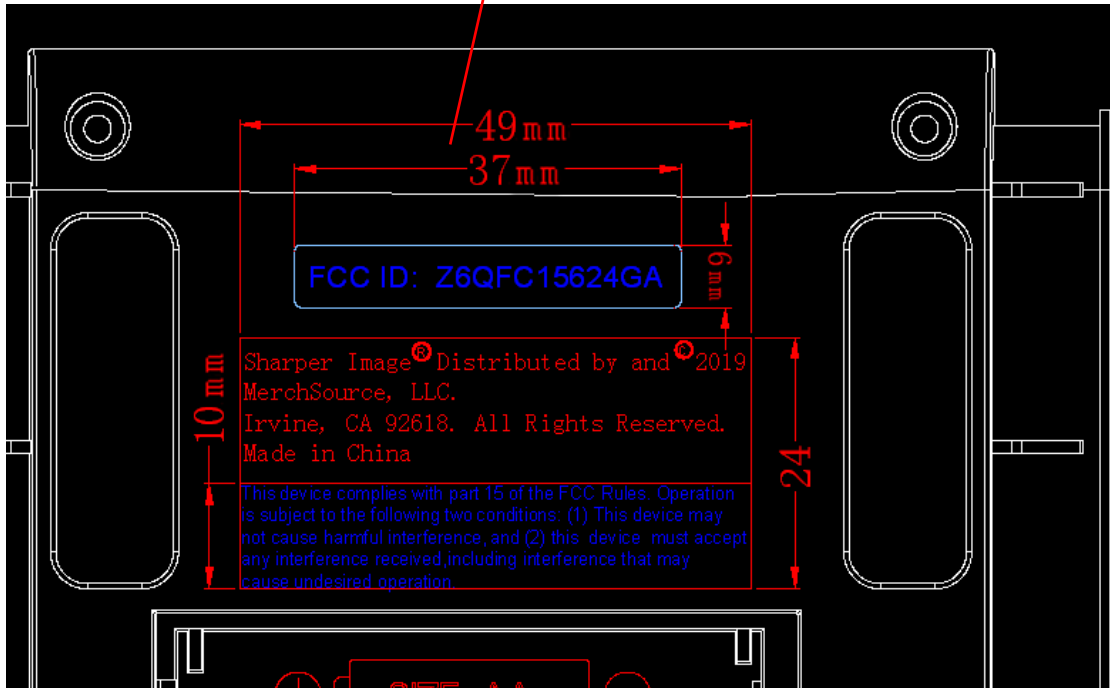

# Label Artwork and Location

SIZE:37mm\*6mm