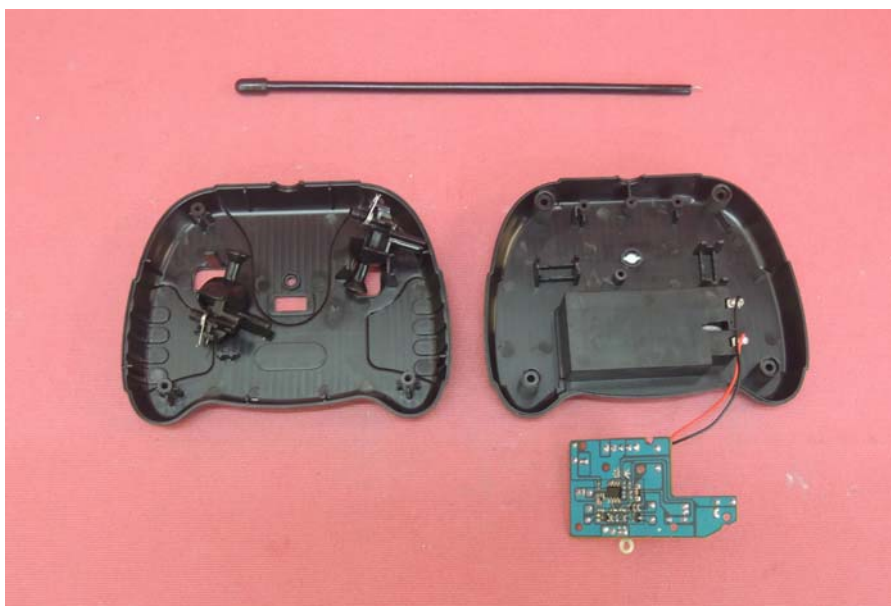

# INTERTEK TESTING SERVICE

---

Report No.: 15060657HKG-001

## Equipment Photographs

Model : FL2015E

(Internal)