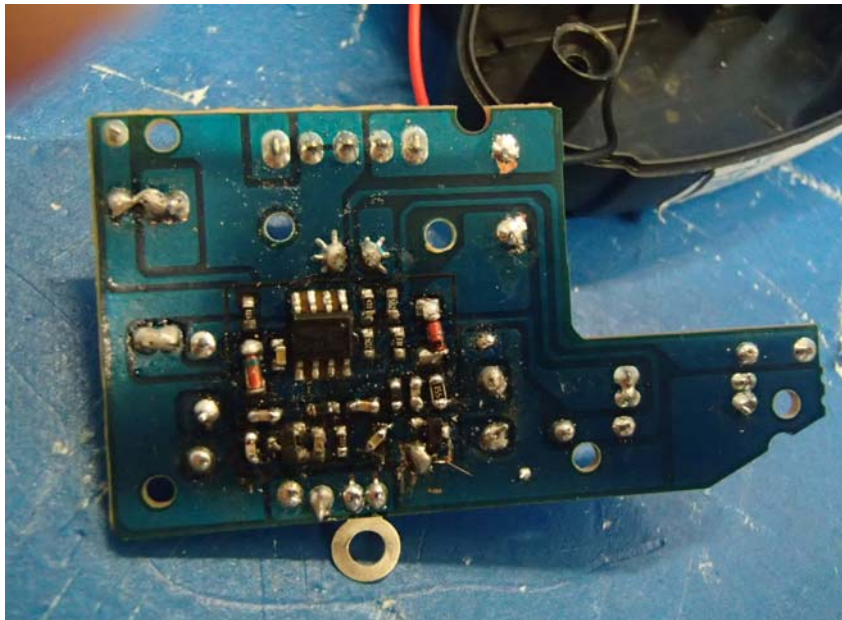

INTERTEK TESTING SERVICE

Report No.: 15060656HKG-001

Equipment Photographs

Model : FL2015E

(Internal)

INTERTEK TESTING SERVICE

Report No.: 15060656HKG-001

Equipment Photographs

Model : FL2015E

(Internal)