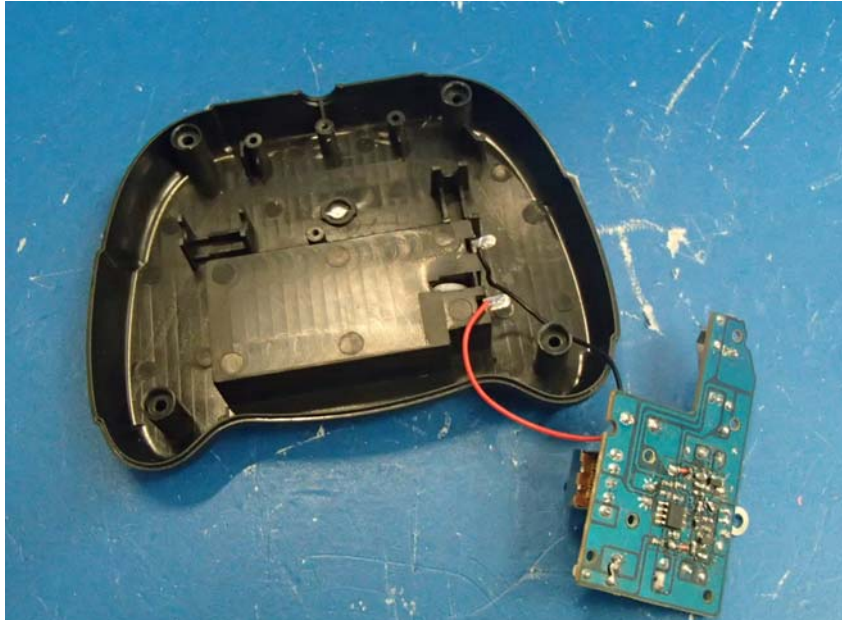

INTERTEK TESTING SERVICE

Report No.: 15060656HKG-001

Equipment Photographs

Model : FL2015E

(Internal)

INTERTEK TESTING SERVICE

Report No.: 15060656HKG-001

Equipment Photographs

Model : FL2015E

(Internal)