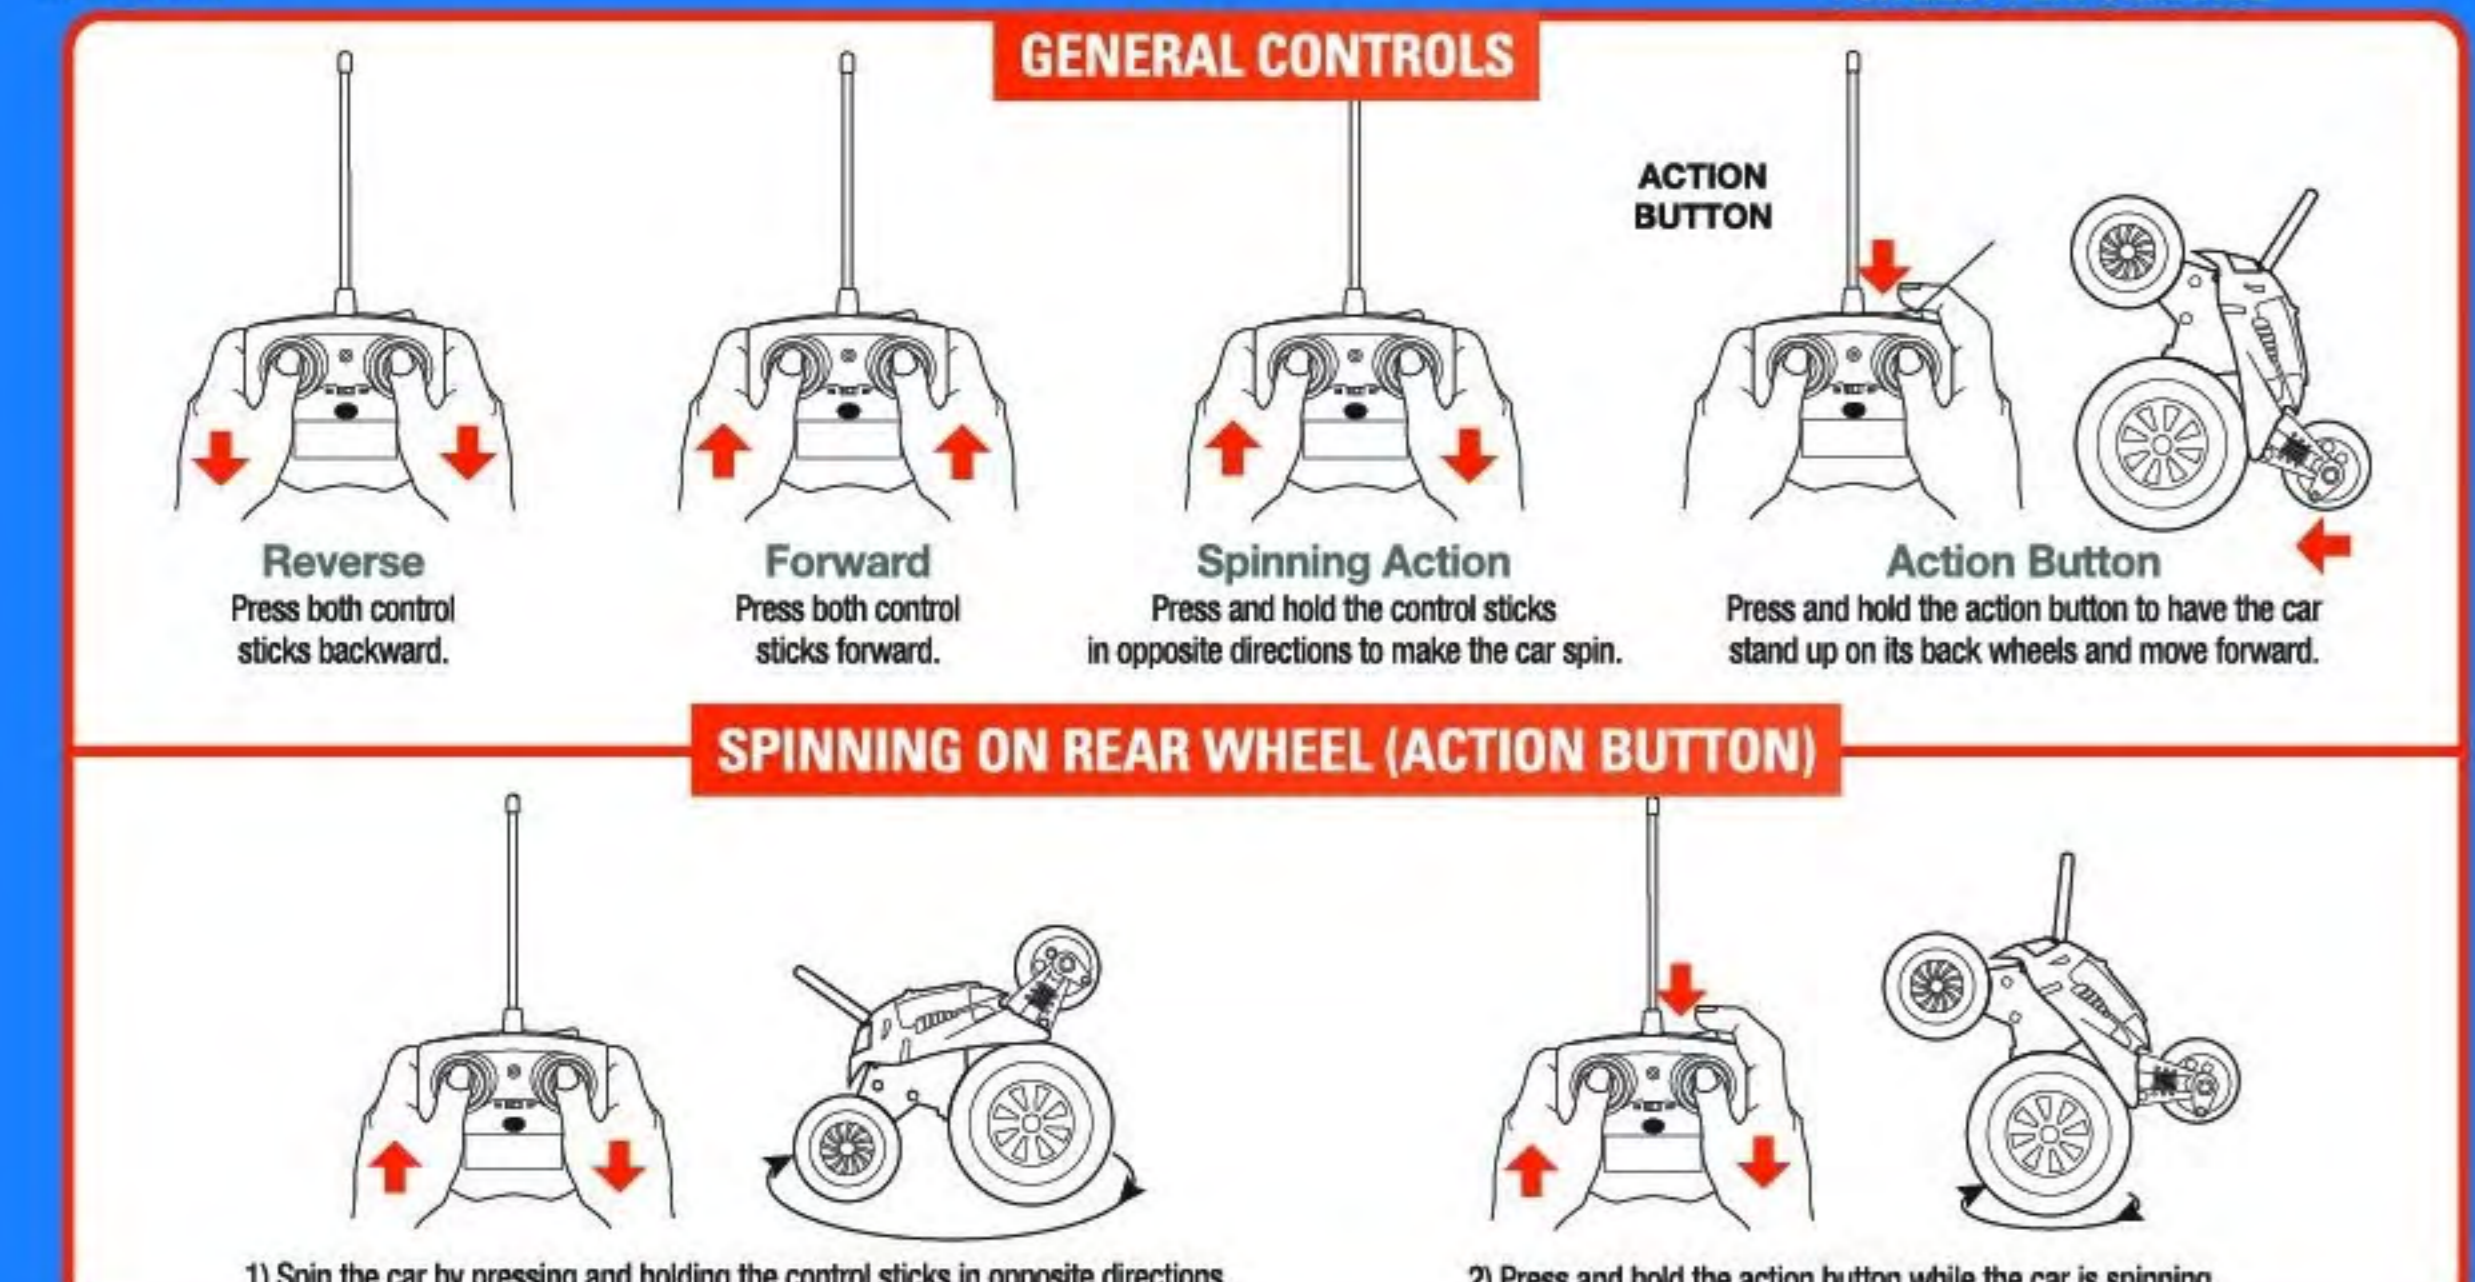

THUNDER TUMBLER

RADIO CONTROL 360° RALLY CAR

OPERATING INSTRUCTIONS

Operation requires 4 "AA" 1.5V alkaline batteries (not included) for car and one 9V battery (not included) for remote control.

1. Carefully remove items from package.
2. Locate the battery compartment on the back of each item (see diagram on right).
3. Swivel latches on bottom of car to release battery pack and insert batteries.
4. Switch both car and remote buttons to "ON" position.
5. For best result use the car on hard surfaces such as wood or tile.