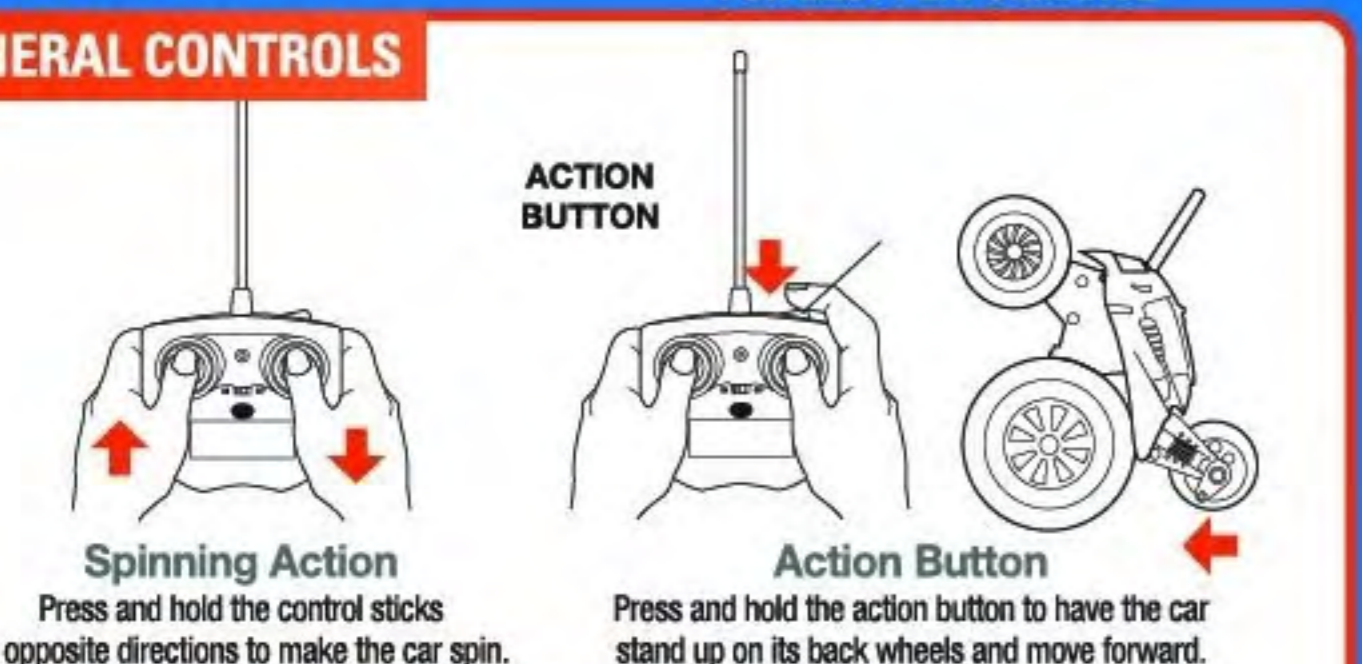

THUNDER TUMBLER

RADIO CONTROL 360° RALLY CAR

OPERATING INSTRUCTIONS

Operation requires 4 "AA" 1.5V alkaline batteries (not included) for car and one 9V battery (not included) for remote control.

1. Carefully remove items from package.
2. Locate the battery compartment on the back of each item (see diagram on right).
3. Swivel latches on bottom of car to release battery pack and insert batteries.
4. Switch both car and remote buttons to "ON" position.
5. For best result use the car on hard surfaces such as wood or tile.