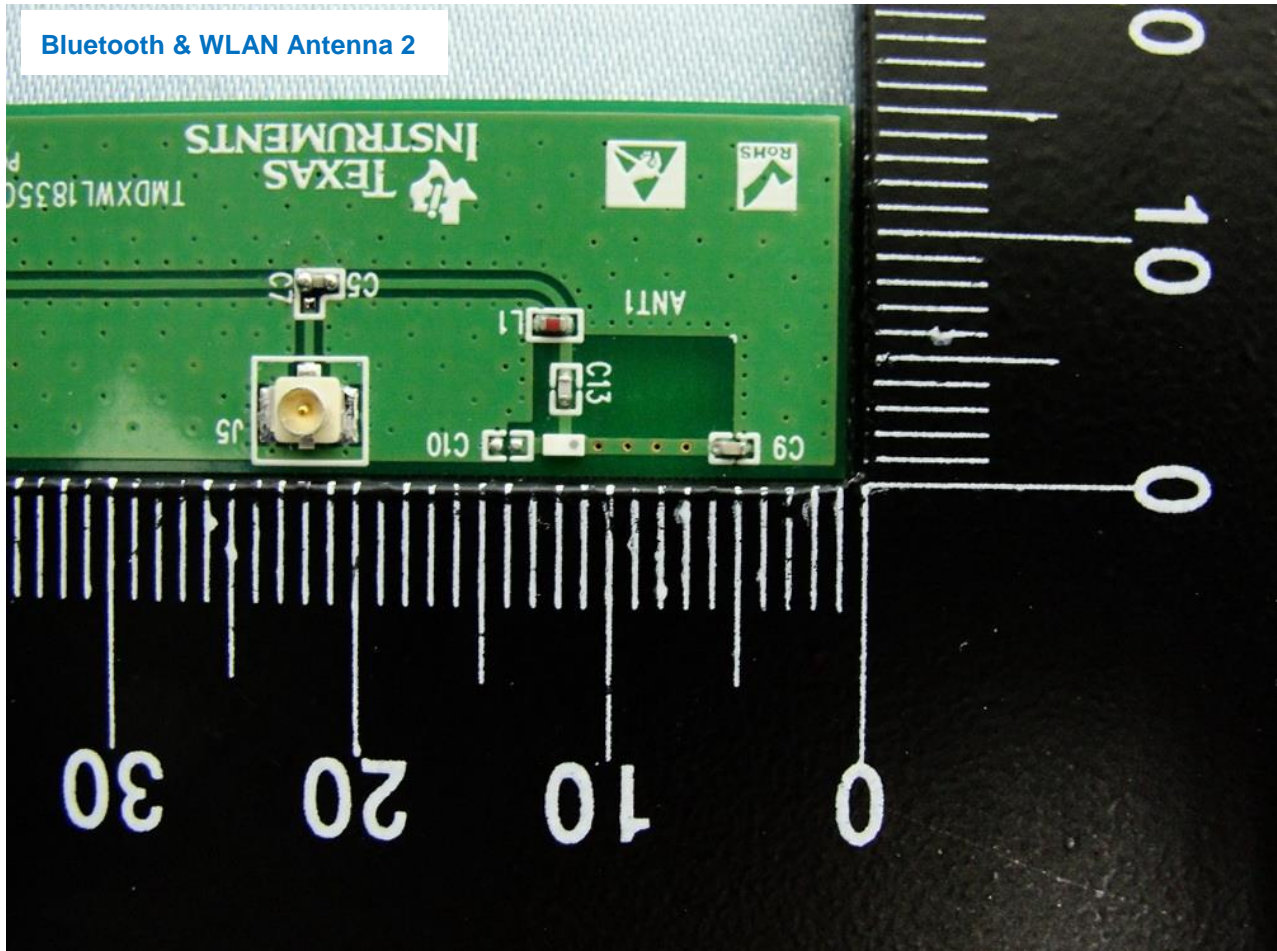

Brand Name: Texas Instruments / Model Name: WL1835MODGA