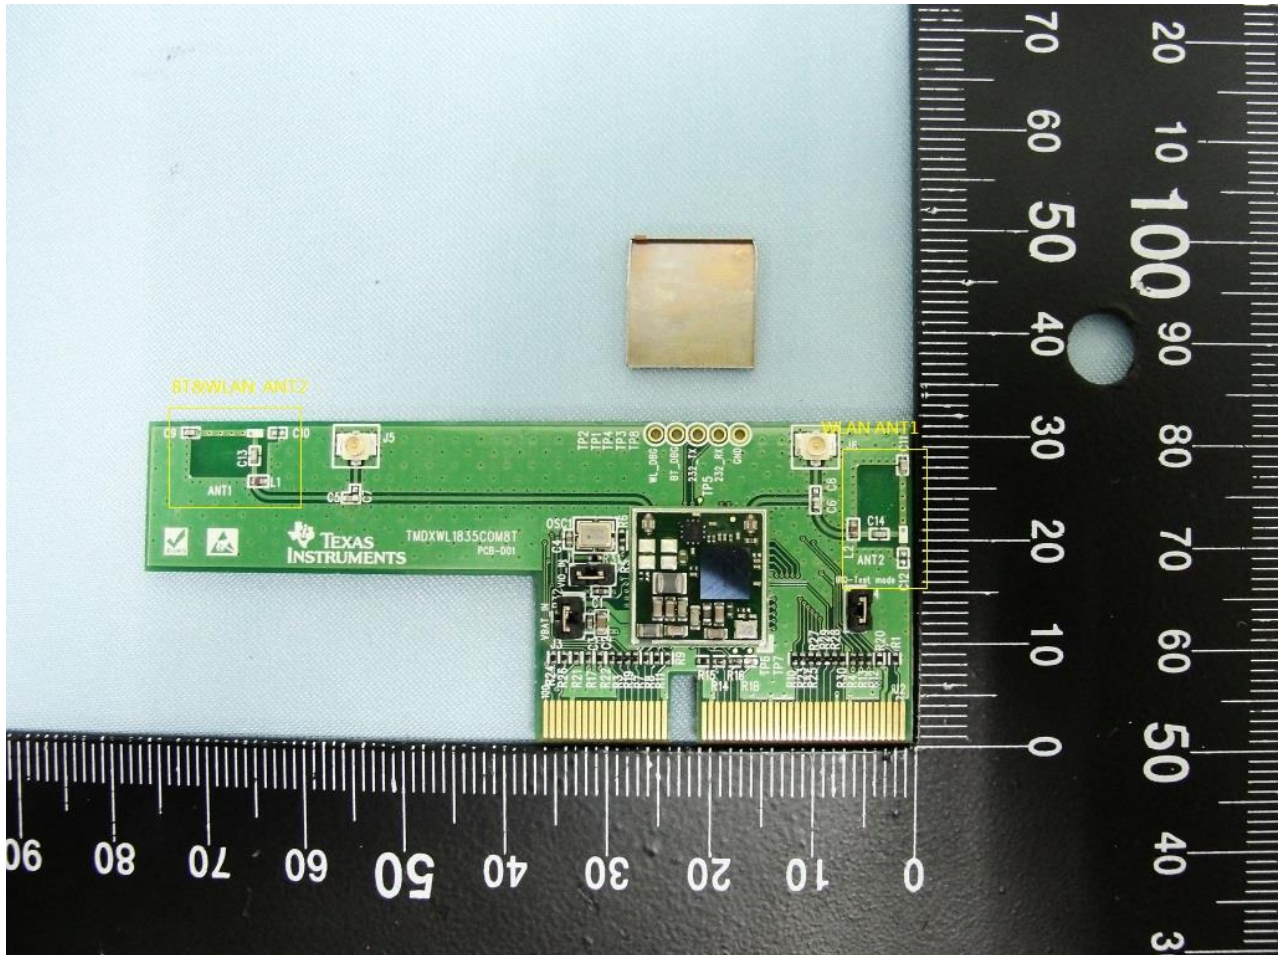

2. Internal Photograph of EUT

Brand Name: Texas Instruments / Model Name: WL1835MODGA

Brand Name: Texas Instruments / Model Name: WL1835MODGA

Brand Name: Texas Instruments / Model Name: WL1835MODGA

**Brand Name: Texas Instruments / Model Name: WL1835MODGA**

**Brand Name: Texas Instruments / Model Name: WL1835MODGA**

Brand Name: Texas Instruments / Model Name: WL1835MODGA

Brand Name: Texas Instruments / Model Name: WL1835MODGA