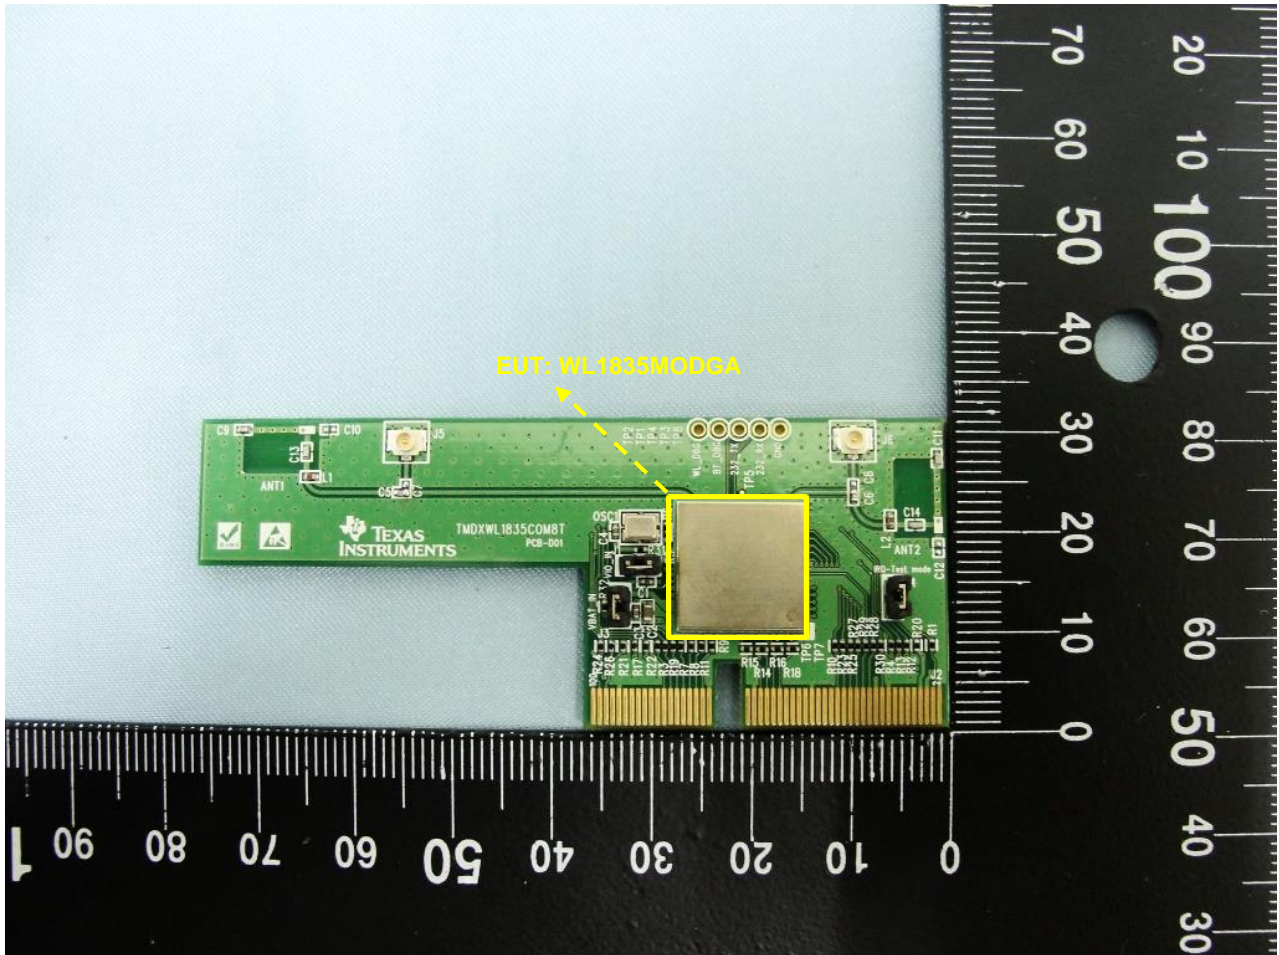

1. External Photograph of EUT

Brand Name: Texas Instruments / Model Name: WL1835MODGA

Brand Name: Texas Instruments / Model Name: WL1835MODGA