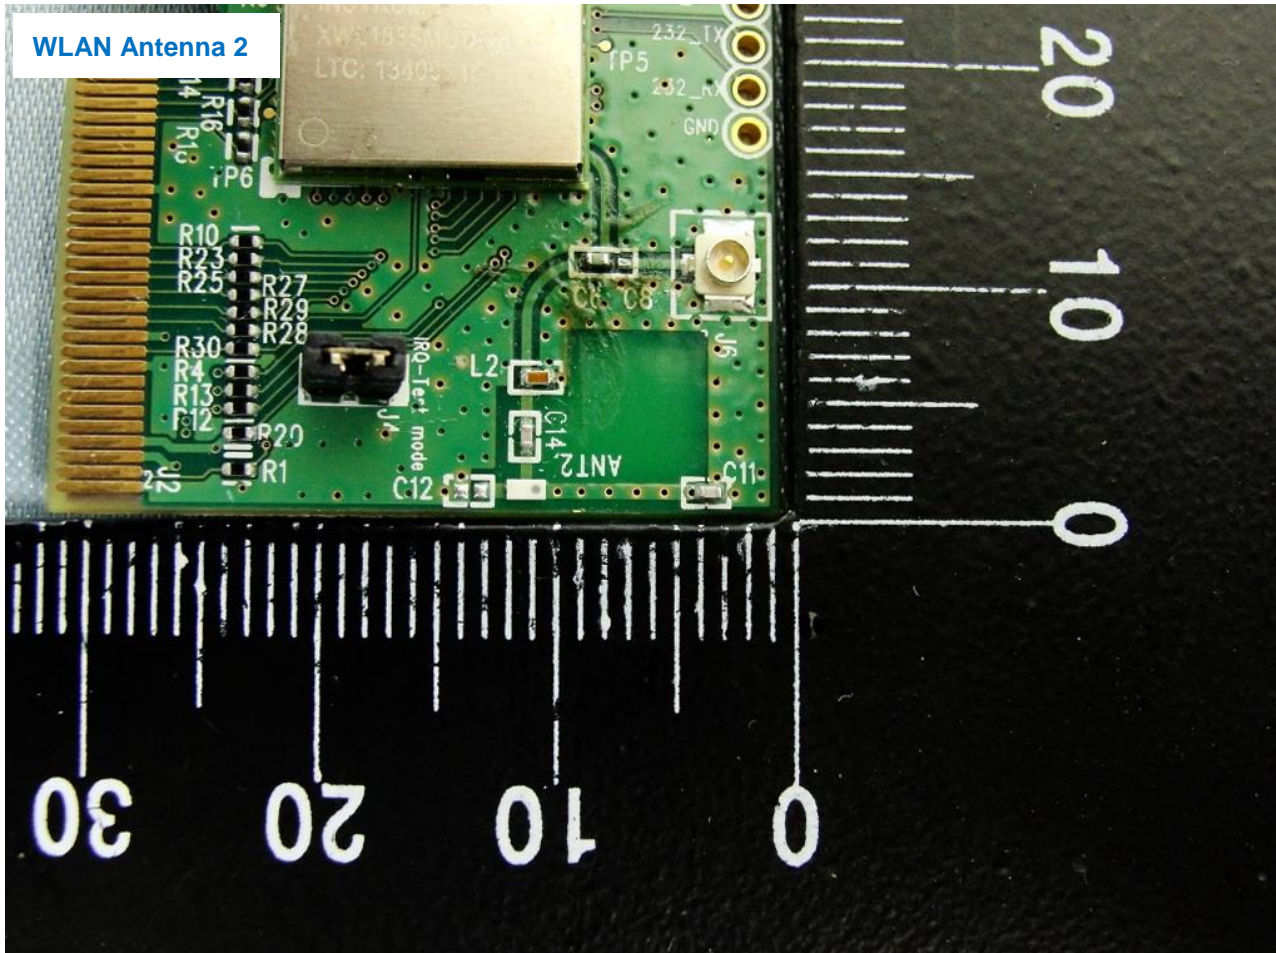

Brand Name: Texas Instruments / Model Name: WL1835MODCOM8B