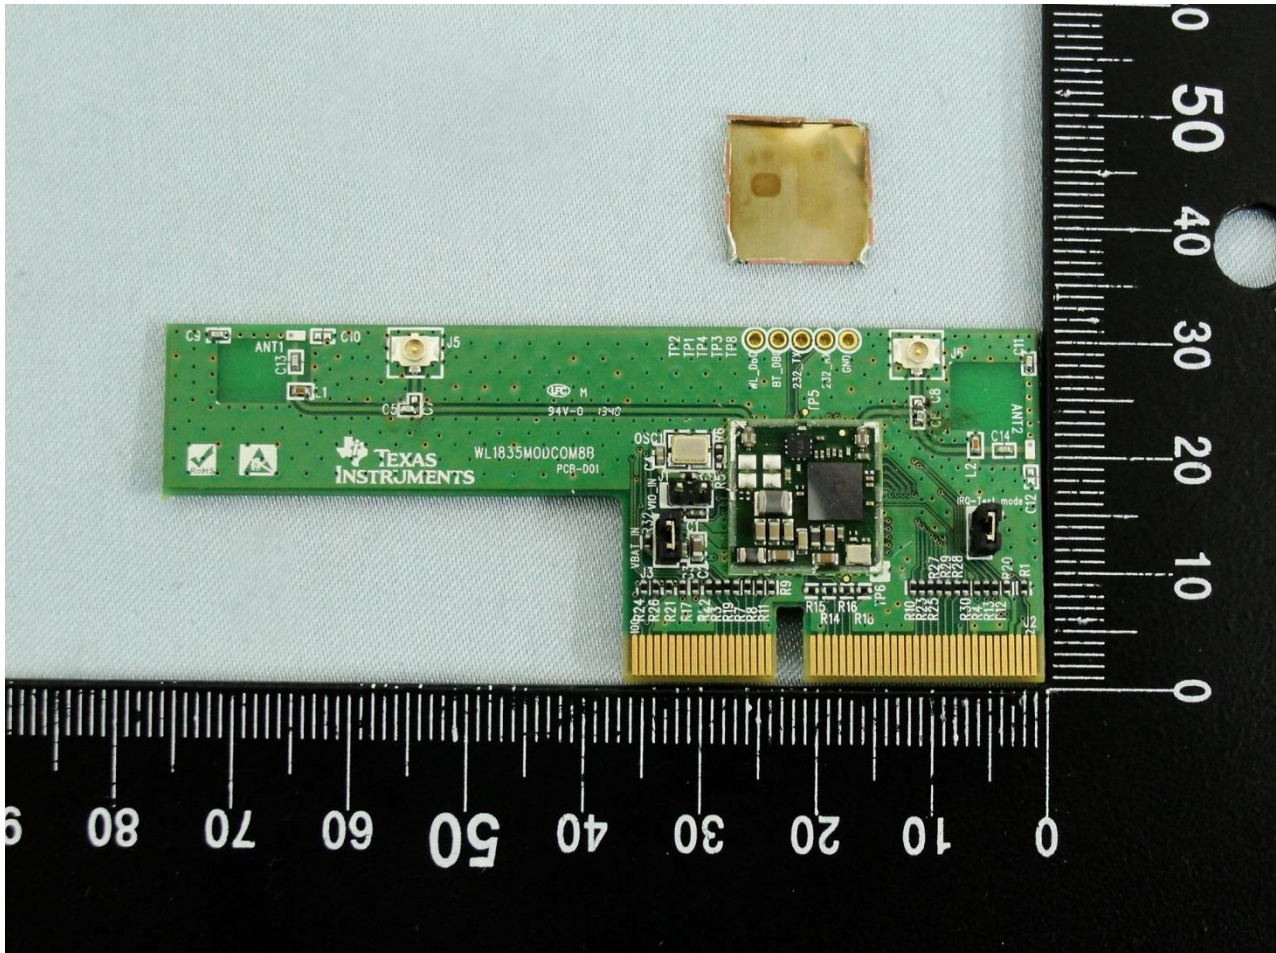

2. Internal Photograph of EUT

Brand Name: Texas Instruments / Model Name: WL1835MODCOM8B

Brand Name: Texas Instruments / Model Name: WL1835MODCOM8B

Brand Name: Texas Instruments / Model Name: WL1835MODCOM8B

Brand Name: Texas Instruments / Model Name: WL1835MODCOM8B

Brand Name: Texas Instruments / Model Name: WL1835MODCOM8B

Brand Name: Texas Instruments / Model Name: WL1835MODCOM8B

Bluetooth & WLAN Antenna 1