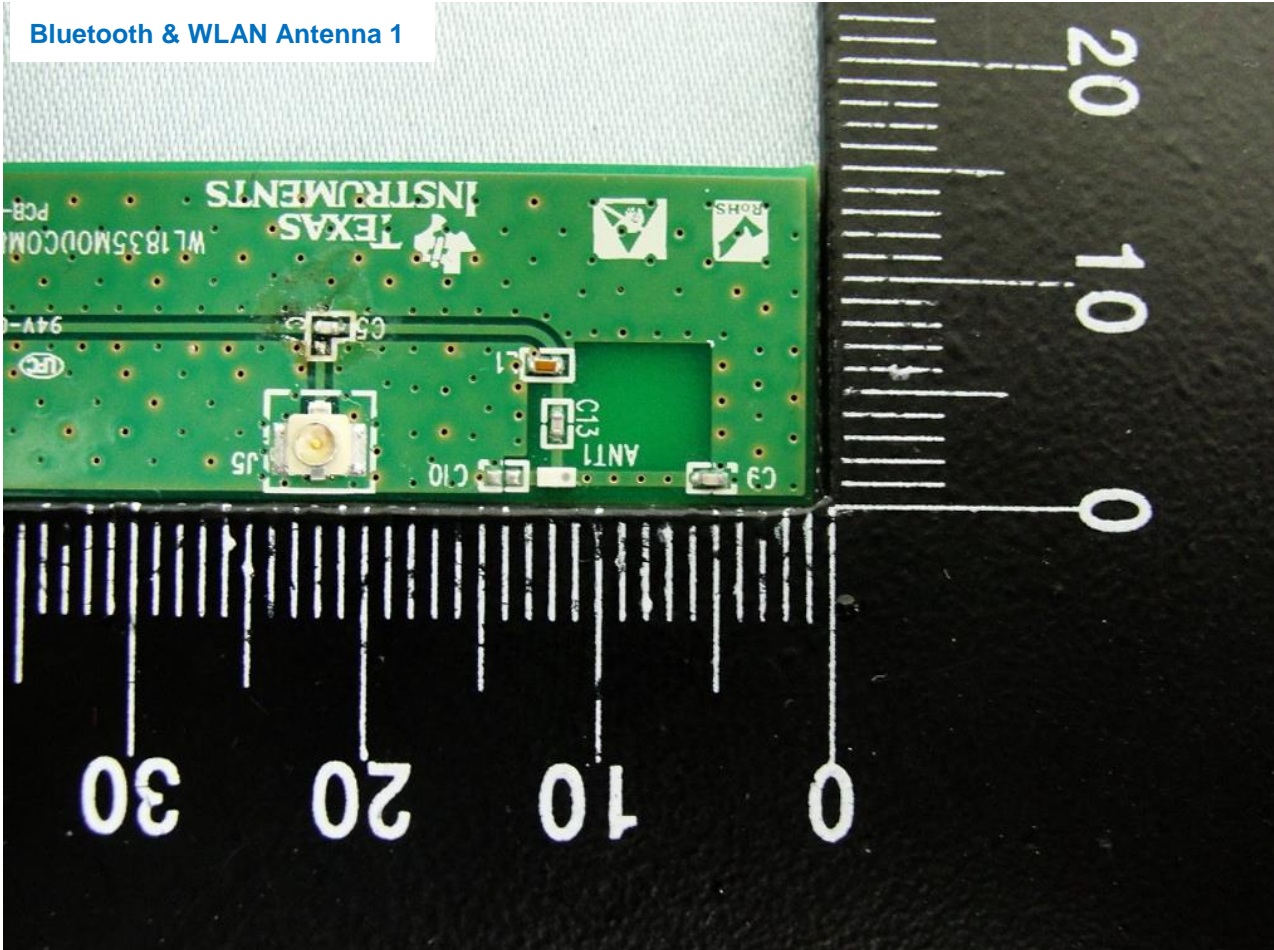

Brand Name: Texas Instruments / Model Name: WL1835MODCOM8B

Brand Name: Texas Instruments / Model Name: WL1835MODCOM8B

Brand Name: Texas Instruments / Model Name: WL1835MODCOM8B

Bluetooth & WLAN Antenna 1