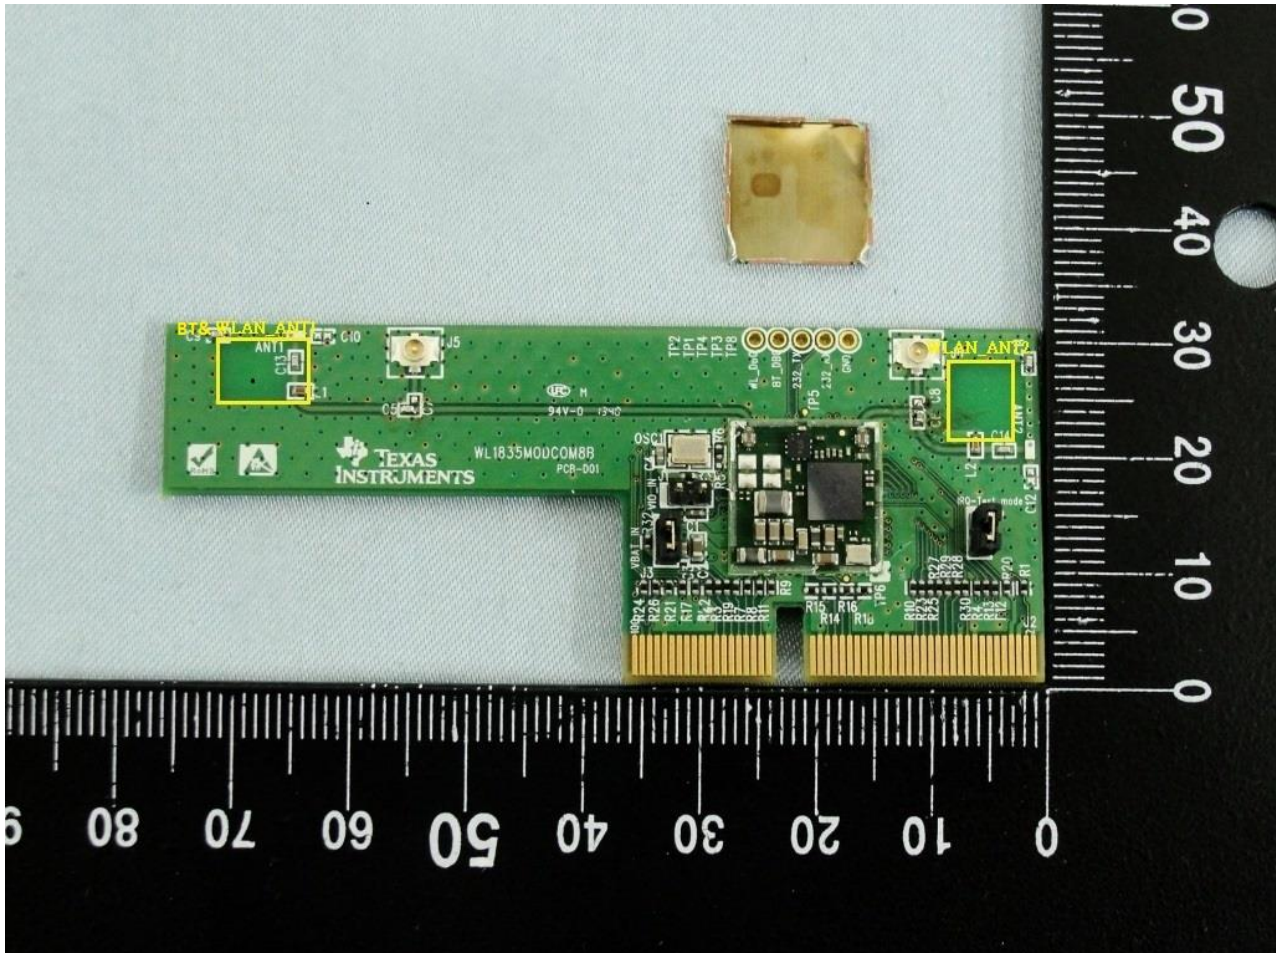

2. Internal Photograph of EUT

Brand Name: Texas Instruments / Model Name: WL1835MODCOM8B

Brand Name: Texas Instruments / Model Name: WL1835MODCOM8B

Brand Name: Texas Instruments / Model Name: WL1835MODCOM8B

Brand Name: Texas Instruments / Model Name: WL1835MODCOM8B

Brand Name: Texas Instruments / Model Name: WL1835MODCOM8B

Brand Name: Texas Instruments / Model Name: WL1835MODCOM8B

Bluetooth & WLAN Antenna 1