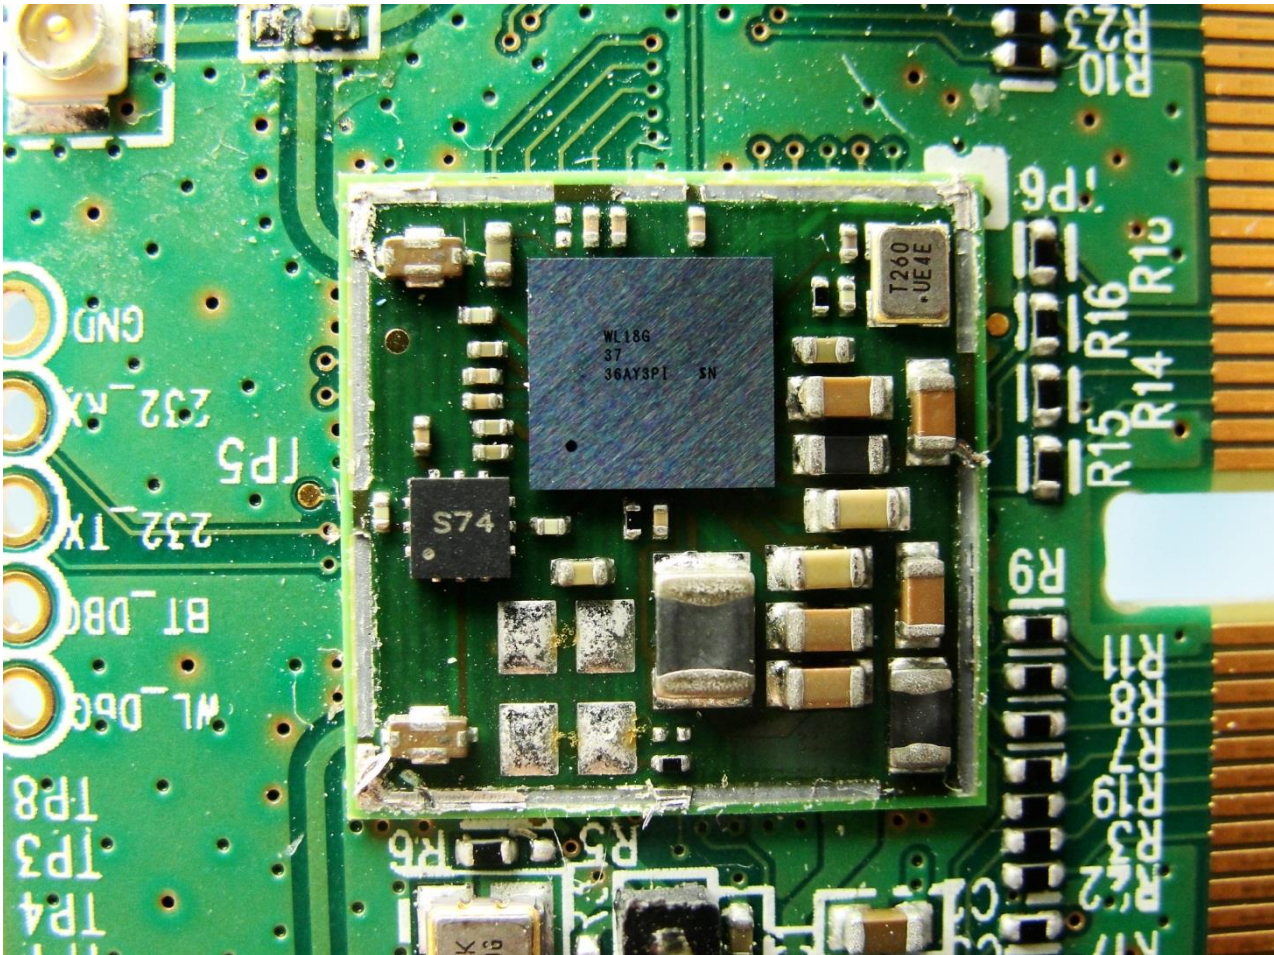

2. Internal Photograph of EUT

Brand Name: Texas Instruments / Model Name: WL1835MODCOM8B

Brand Name: Texas Instruments / Model Name: WL1835MODCOM8B

Brand Name: Texas Instruments / Model Name: WL1835MODCOM8B

Brand Name: Texas Instruments / Model Name: WL1835MODCOM8B

Brand Name: Texas Instruments / Model Name: WL1835MODCOM8B

Brand Name: Texas Instruments / Model Name: WL1835MODCOM8B

Bluetooth & WLAN Antenna 1