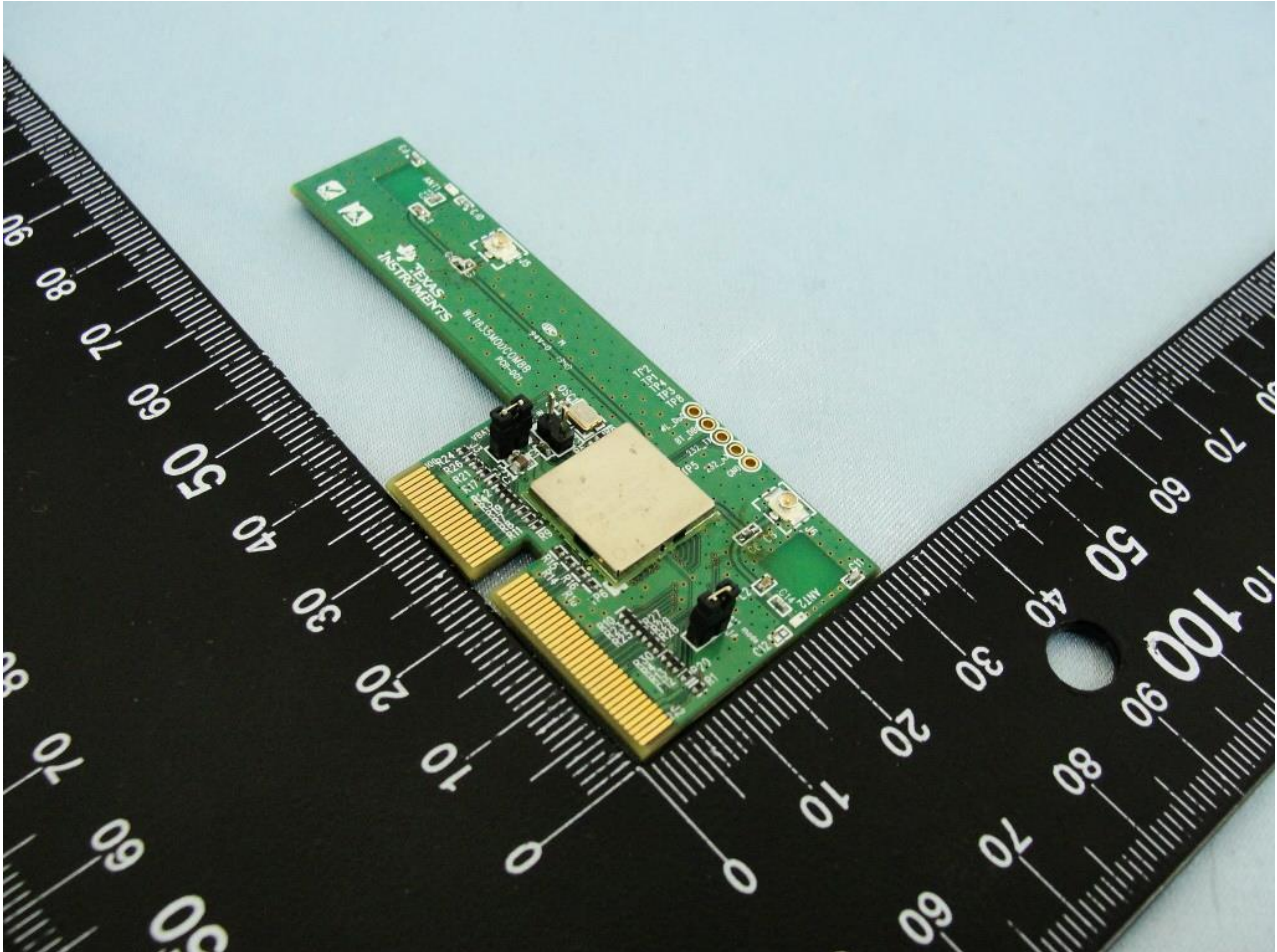

1. External Photograph of EUT

Brand Name: Texas Instruments / Model Name: WL1835MODCOM8B

Brand Name: Texas Instruments / Model Name: WL1835MODCOM8B