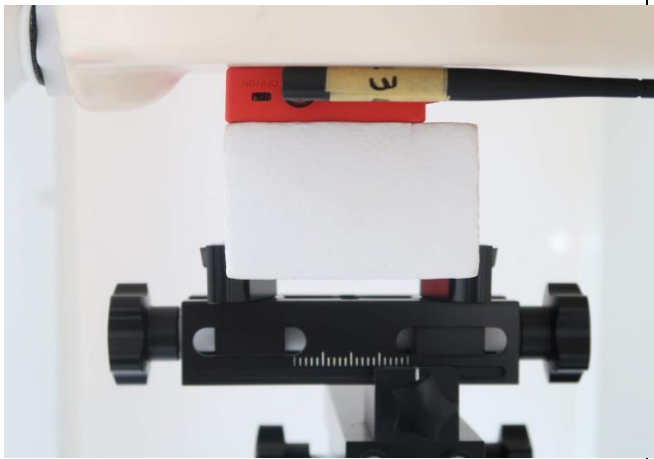

**Appendix D. SAR Test Setup Photos**

<Sub-1G test setup>

	
<p>Front, horizontal swivel 0 / 360 degree, 0mm</p>	<p>Front, horizontal swivel 90 degree, 0mm</p>
	
<p>Front, horizontal swivel 180 degree, 0mm</p>	<p>Front, horizontal swivel 270 degree, 0mm</p>
	
<p>Front, vertically fold 90 degrees with horizontal swivel 0 degree, 0mm</p>	<p>Front, vertically fold 90 degrees with horizontal swivel 90 degree, 0mm</p>

**Front, vertically fold 90 degrees with horizontal swivel  
180 degree, 0mm**

<Bluetooth test setup>

**Front, 0mm**

**Back, 0mm**