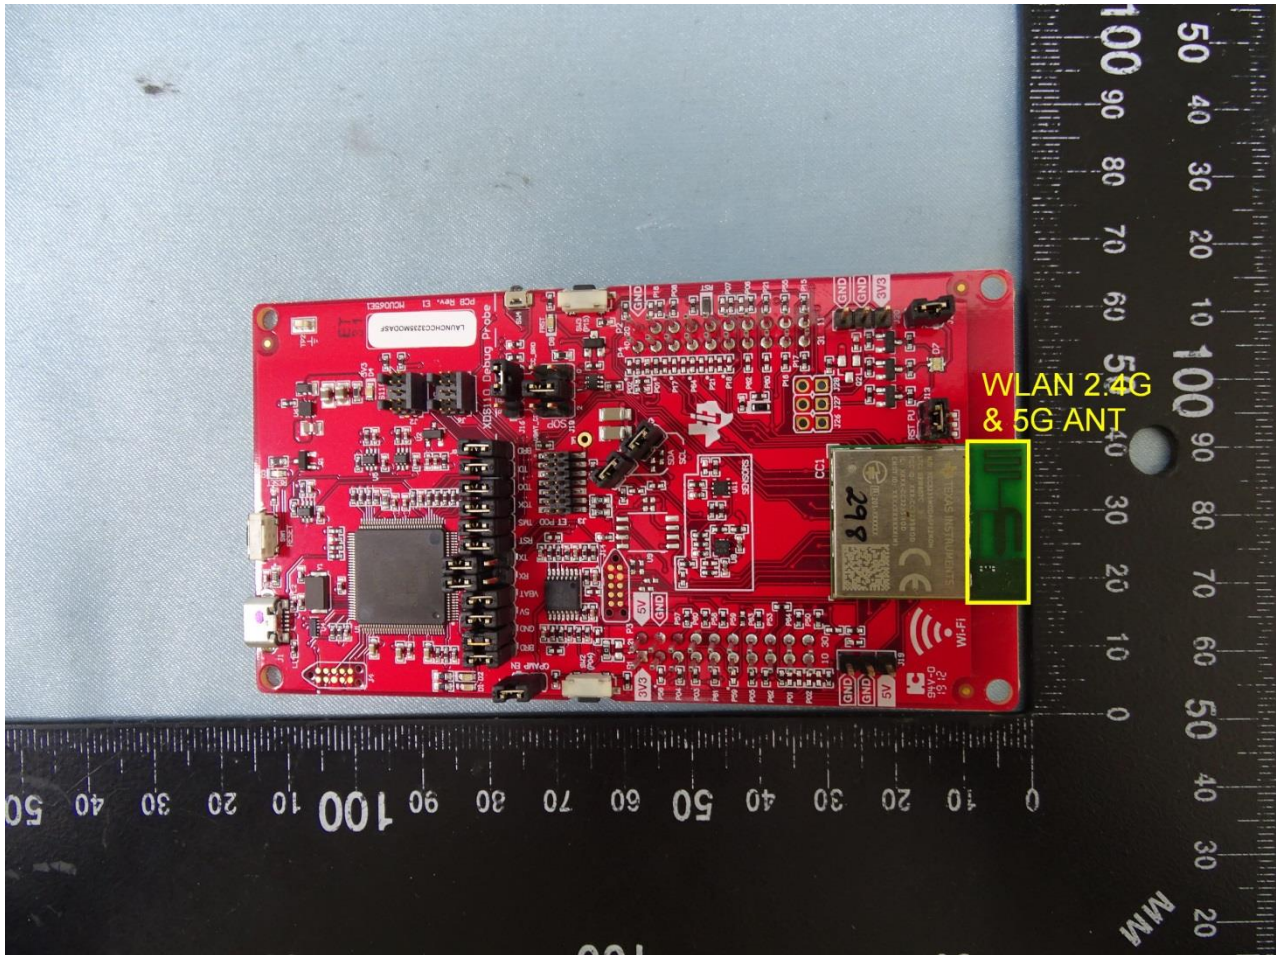

2. Internal Photograph of EUT

Brand Name: Texas Instruments

Model Name: CC3235MODASM2MON and CC3235MODASF12MON

Marketing Name: SimpleLink™ Wi-Fi® CC3235MOD Dual-Band Wireless Microcontroller Module

Brand Name: Texas Instruments

Model Name: CC3235MODASM2MON and CC3235MODASF12MON

Marketing Name: SimpleLink™ Wi-Fi® CC3235MOD Dual-Band Wireless Microcontroller Module

CC3235MODASM2MON

Brand Name: Texas Instruments

Model Name: CC3235MODASM2MON and CC3235MODASF12MON

Marketing Name: SimpleLink™ Wi-Fi® CC3235MOD Dual-Band Wireless Microcontroller Module

CC3235MODASF12MON

Brand Name: Texas Instruments

Model Name: CC3235MODASM2MON and CC3235MODASF12MON

Marketing Name: SimpleLink™ Wi-Fi® CC3235MOD Dual-Band Wireless Microcontroller Module