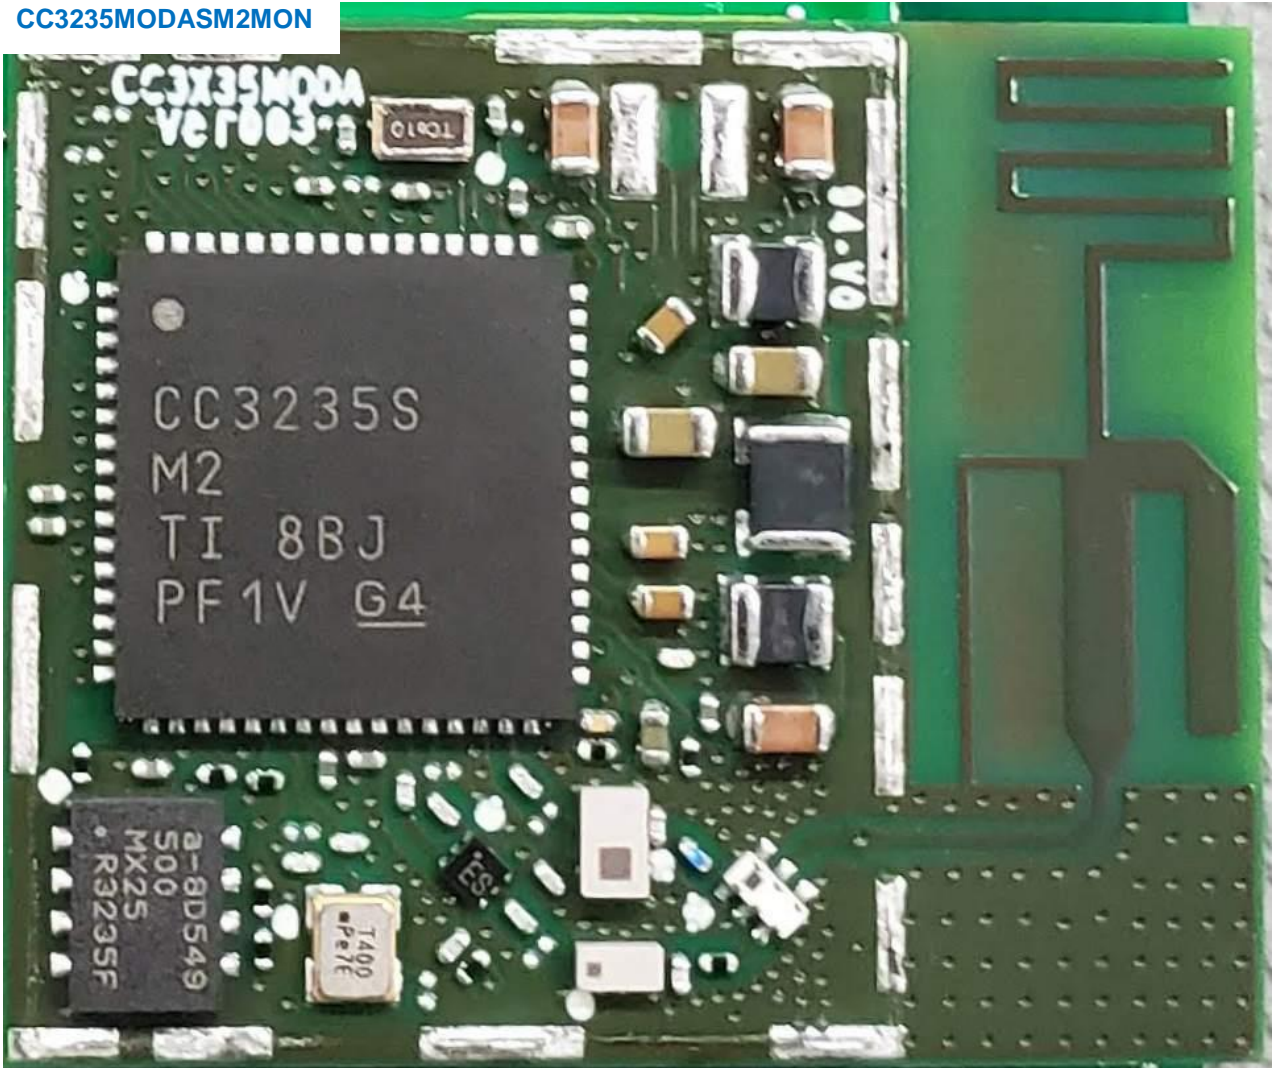

2. Internal Photograph of EUT

Brand Name: Texas Instruments

Model Name: CC3235MODASM2MON and CC3235MODASF12MON

Marketing Name: SimpleLink™ Wi-Fi® CC3235MOD Dual-Band Wireless Microcontroller Module

Brand Name: Texas Instruments

Model Name: CC3235MODASM2MON and CC3235MODASF12MON

Marketing Name: SimpleLink™ Wi-Fi® CC3235MOD Dual-Band Wireless Microcontroller Module

CC3235MODASM2MON

Brand Name: Texas Instruments

Model Name: CC3235MODASM2MON and CC3235MODASF12MON

Marketing Name: SimpleLink™ Wi-Fi® CC3235MOD Dual-Band Wireless Microcontroller Module

CC3235MODASF12MON

Brand Name: Texas Instruments

Model Name: CC3235MODASM2MON and CC3235MODASF12MON

Marketing Name: SimpleLink™ Wi-Fi® CC3235MOD Dual-Band Wireless Microcontroller Module