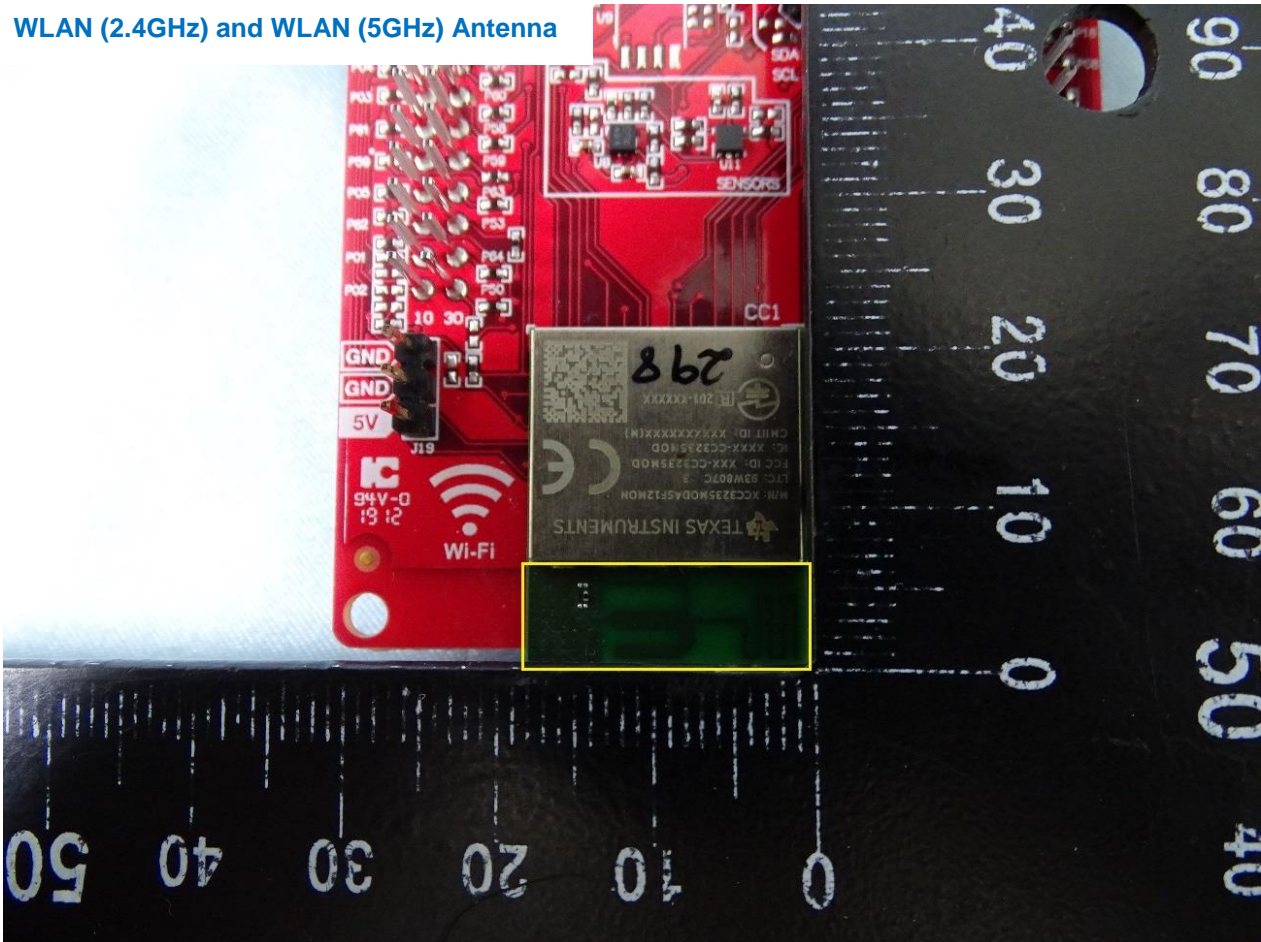

Marketing Name: SimpleLink™ Wi-Fi® CC3235MOD Dual-Band Wireless Microcontroller Module

CC3235MODASF12MON

Brand Name: Texas Instruments

Model Name: CC3235MODASM2MON and CC3235MODASF12MON

Marketing Name: SimpleLink™ Wi-Fi® CC3235MOD Dual-Band Wireless Microcontroller Module

WLAN (2.4GHz) and WLAN (5GHz) Antenna

—————THE END—————