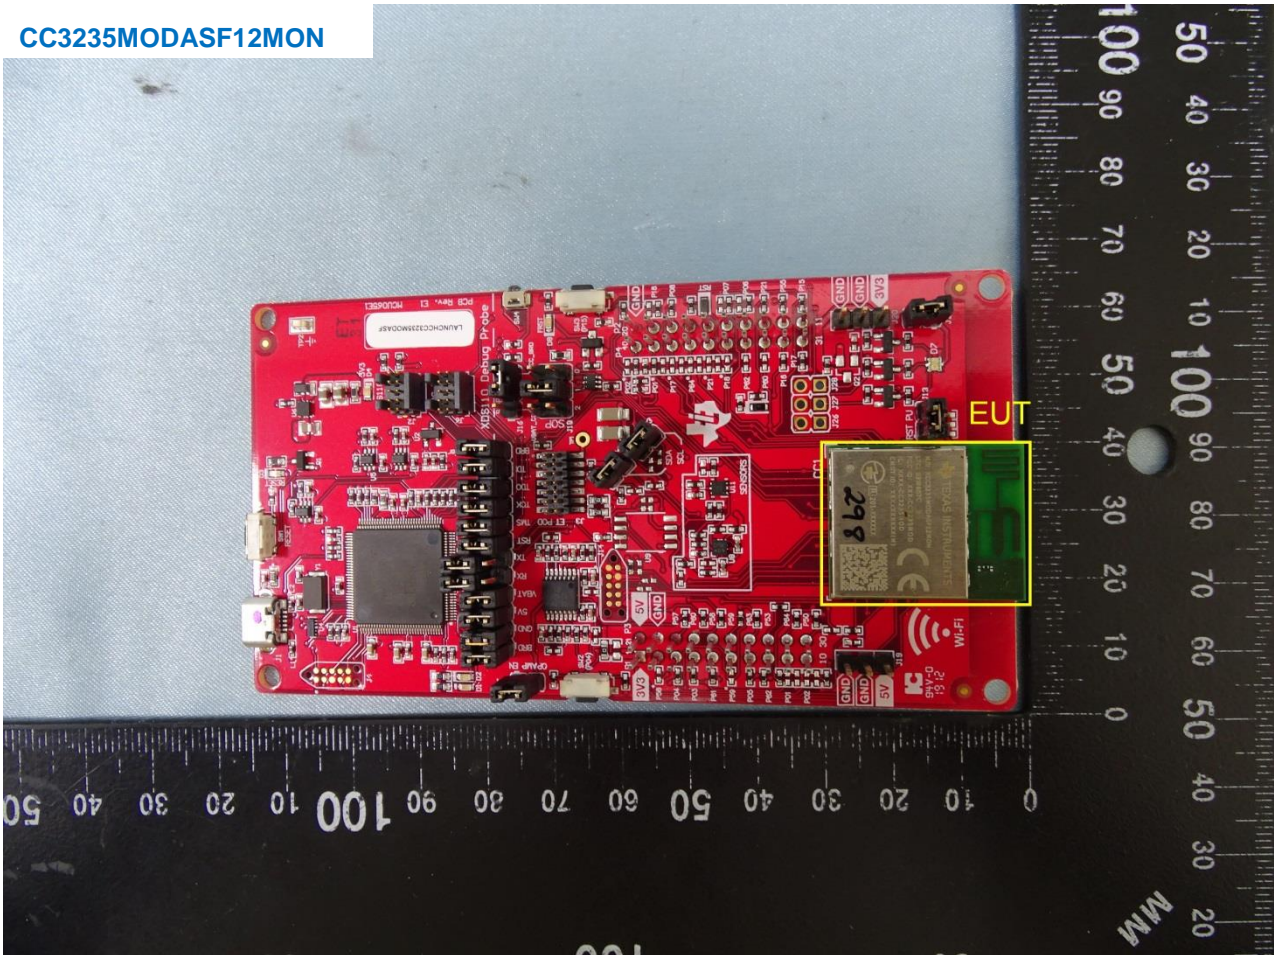

Brand Name: Texas Instruments

Model Name: CC3235MODASM2MON and CC3235MODASF12MON

Marketing Name: SimpleLink™ Wi-Fi® CC3235MOD Dual-Band Wireless Microcontroller Module

CC3235MODASF12MON