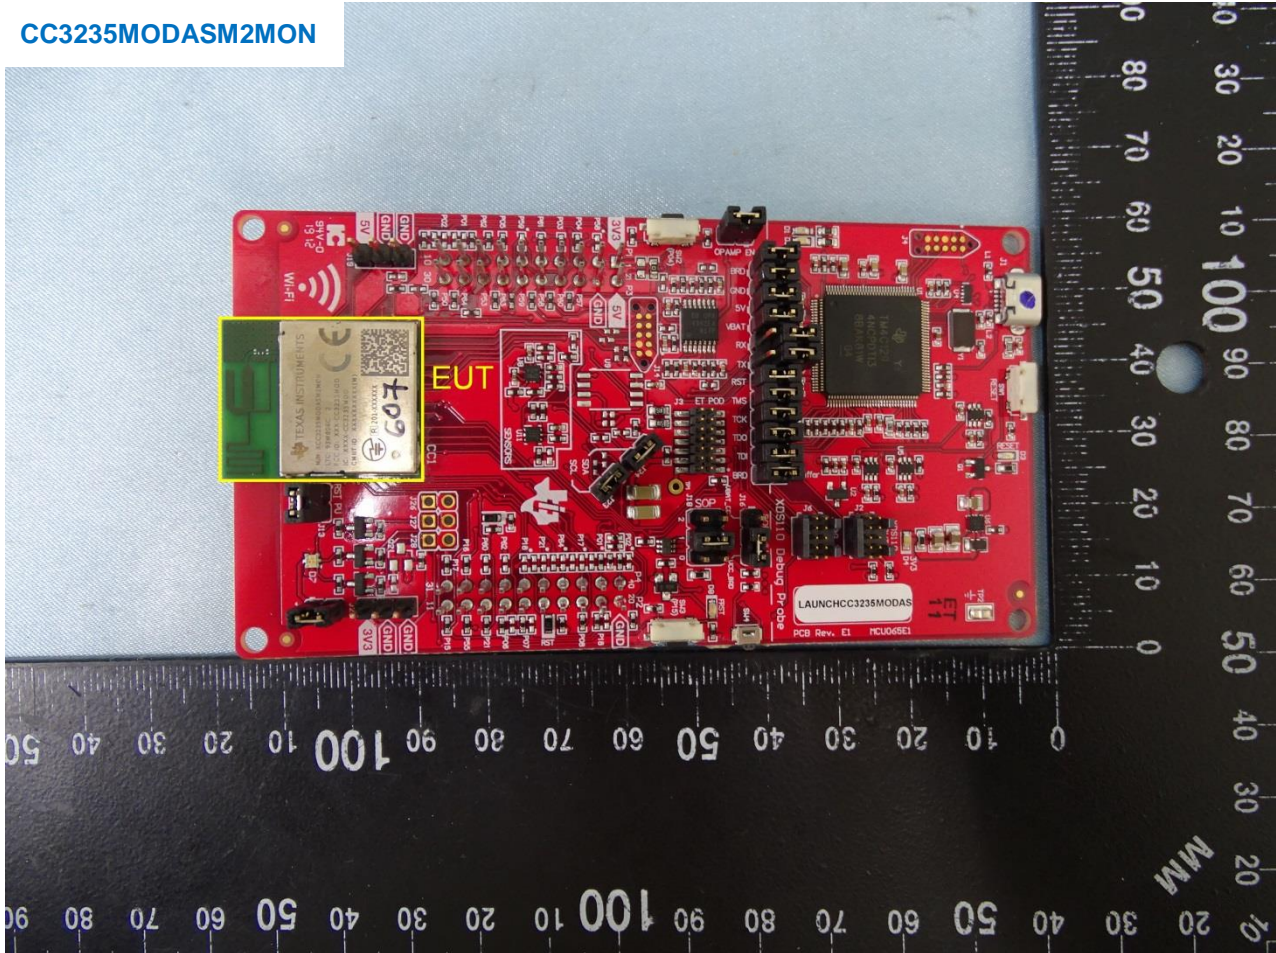

1. External Photograph of EUT

Brand Name: Texas Instruments

Model Name: CC3235MODASM2MON and CC3235MODASF12MON

Marketing Name: SimpleLink™ Wi-Fi® CC3235MOD Dual-Band Wireless Microcontroller Module

CC3235MODASM2MON

Brand Name: Texas Instruments

Model Name: CC3235MODASM2MON and CC3235MODASF12MON

Marketing Name: SimpleLink™ Wi-Fi® CC3235MOD Dual-Band Wireless Microcontroller Module

CC3235MODASM2MON

Brand Name: Texas Instruments

Model Name: CC3235MODASM2MON and CC3235MODASF12MON

Marketing Name: SimpleLink™ Wi-Fi® CC3235MOD Dual-Band Wireless Microcontroller Module

CC3235MODASM2MON

Brand Name: Texas Instruments

Model Name: CC3235MODASM2MON and CC3235MODASF12MON