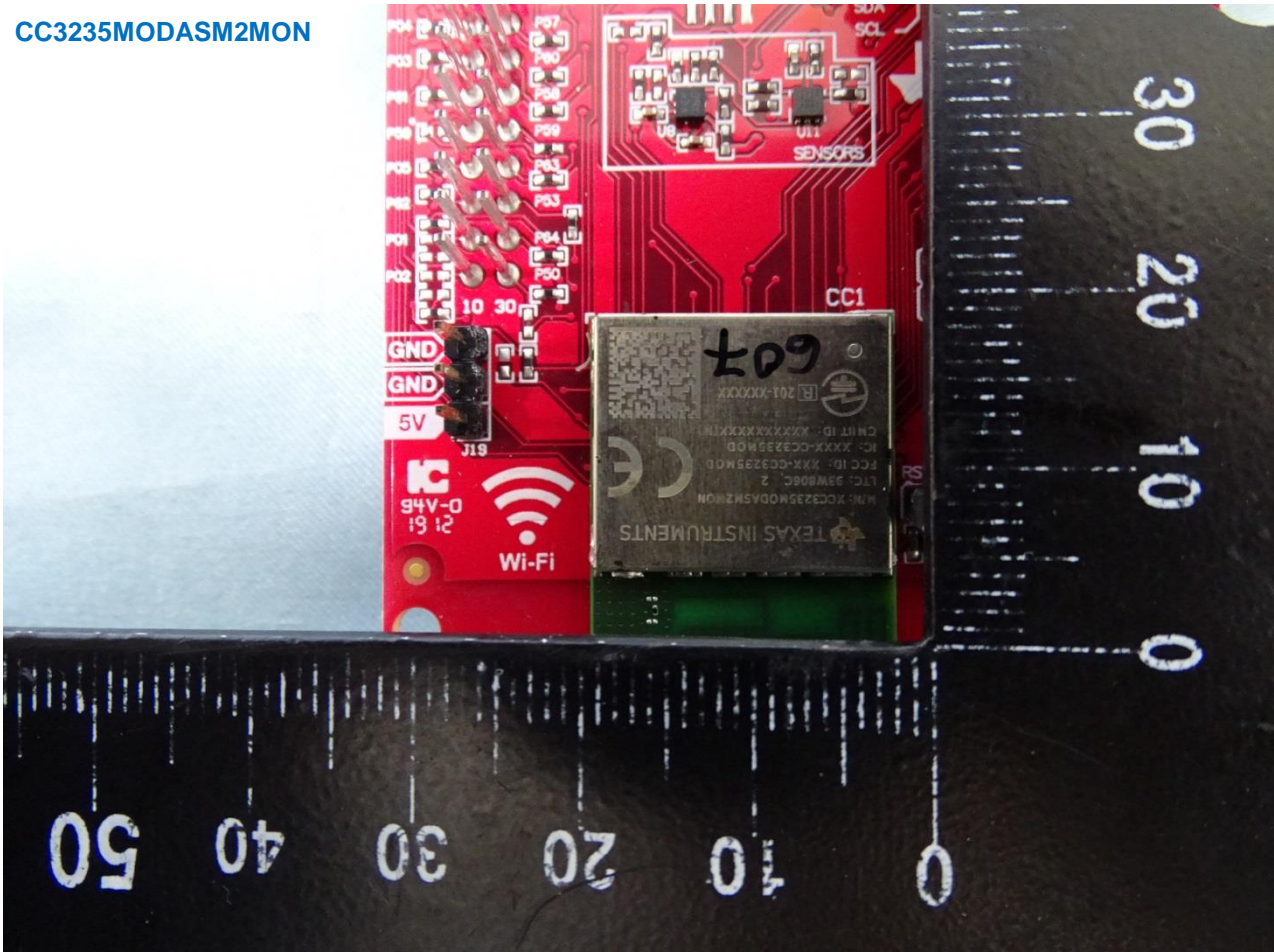

1. External Photograph of EUT

Brand Name: Texas Instruments

Model Name: CC3235MODASM2MON and CC3235MODASF12MON

Marketing Name: SimpleLink™ Wi-Fi® CC3235MOD Dual-Band Wireless Microcontroller Module

CC3235MODASM2MON

Brand Name: Texas Instruments

Model Name: CC3235MODASM2MON and CC3235MODASF12MON

Marketing Name: SimpleLink™ Wi-Fi® CC3235MOD Dual-Band Wireless Microcontroller Module

CC3235MODASM2MON

Brand Name: Texas Instruments

Model Name: CC3235MODASM2MON and CC3235MODASF12MON

Marketing Name: SimpleLink™ Wi-Fi® CC3235MOD Dual-Band Wireless Microcontroller Module

CC3235MODASM2MON

Brand Name: Texas Instruments

Model Name: CC3235MODASM2MON and CC3235MODASF12MON