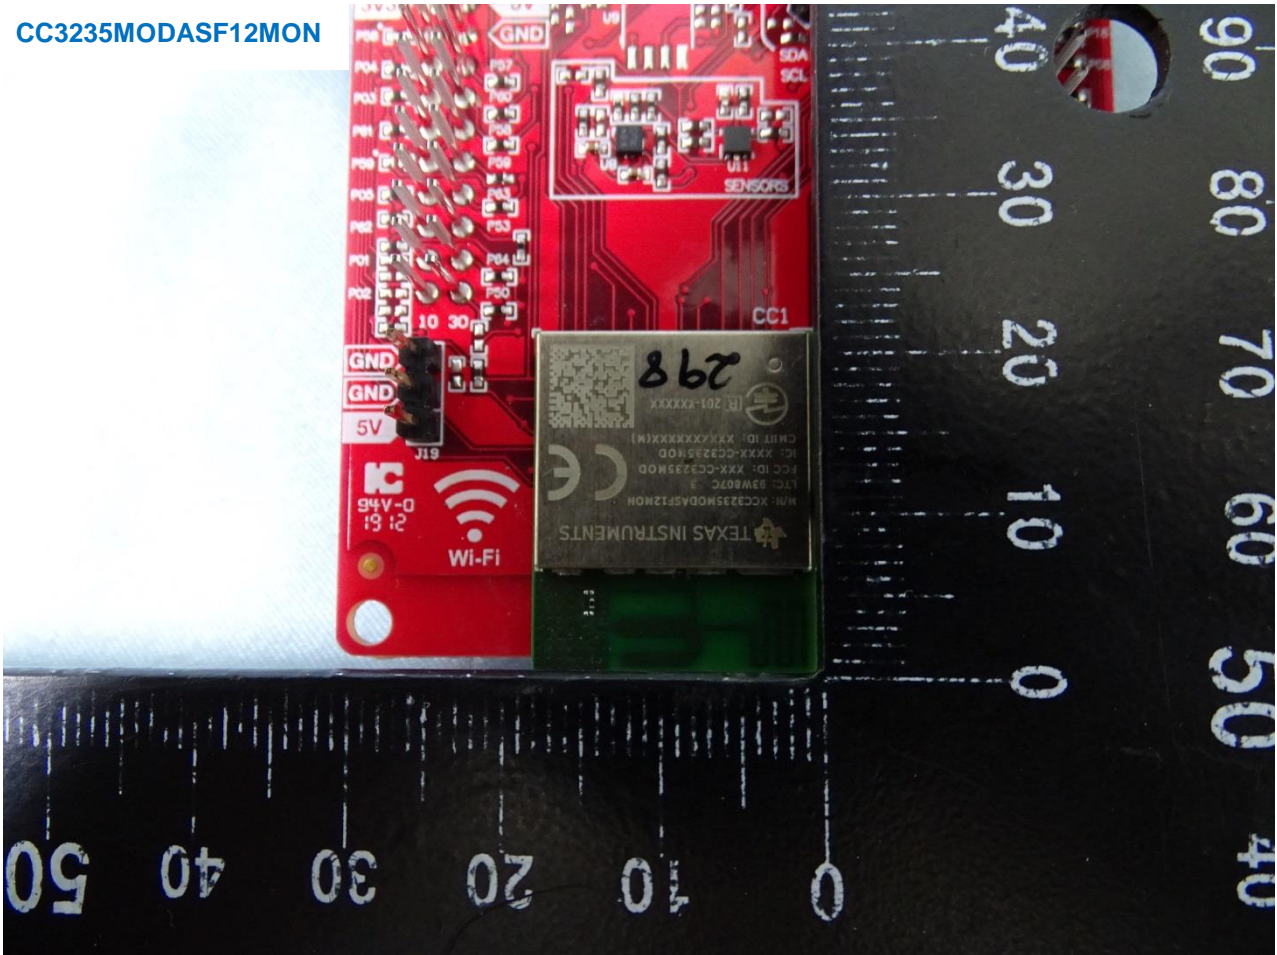

Brand Name: Texas Instruments

Model Name: CC3235MODASM2MON and CC3235MODASF12MON

Marketing Name: SimpleLink™ Wi-Fi® CC3235MOD Dual-Band Wireless Microcontroller Module

CC3235MODASF12MON