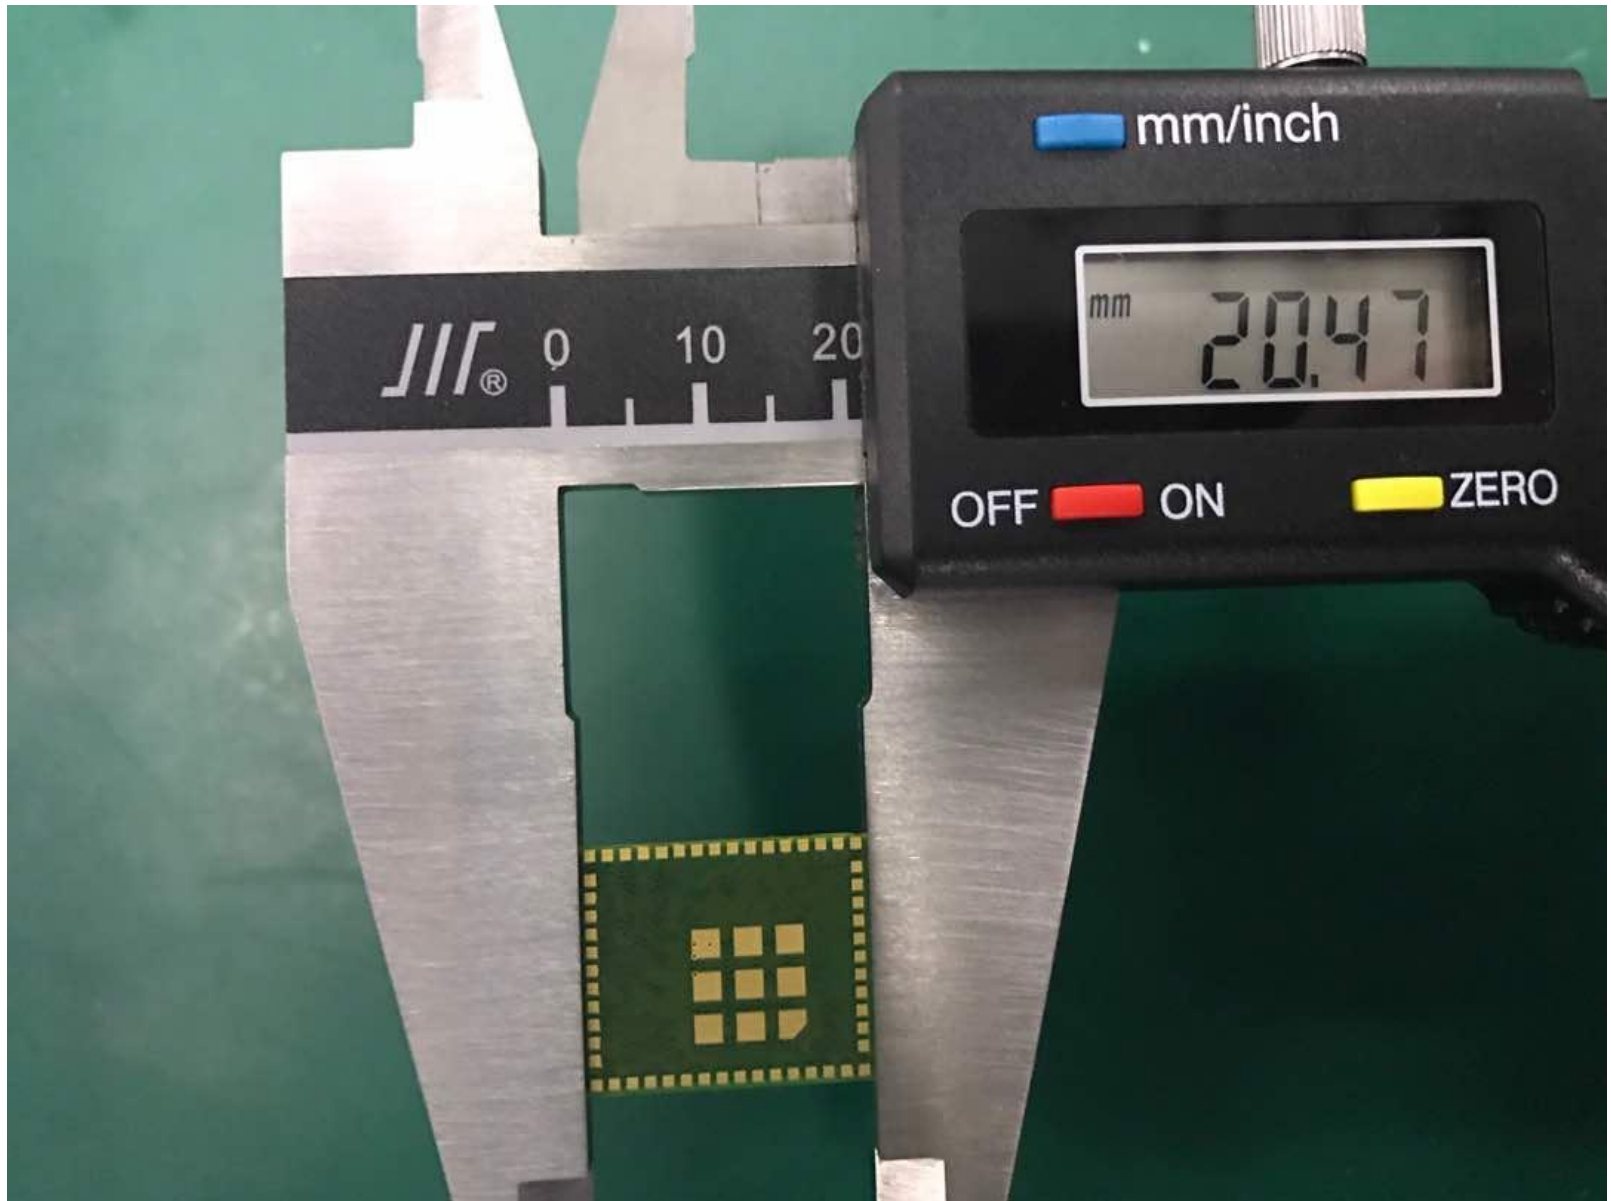

Top Side Close In

Production Unit IDs:
Z64-CC3220MOD
451I-CC3220MOD

Top Side – Cover

Top Side – Cover

Bottom Side

Bottom Side

Top Side Close In

Production Unit IDs:
Z64-CC3220MOD
451I-CC3220MOD

Top Side – Cover

Top Side – Cover

Bottom Side

Bottom side

Top Side Close In

Production IDs

Top Side – Cover

Top Side – Cover