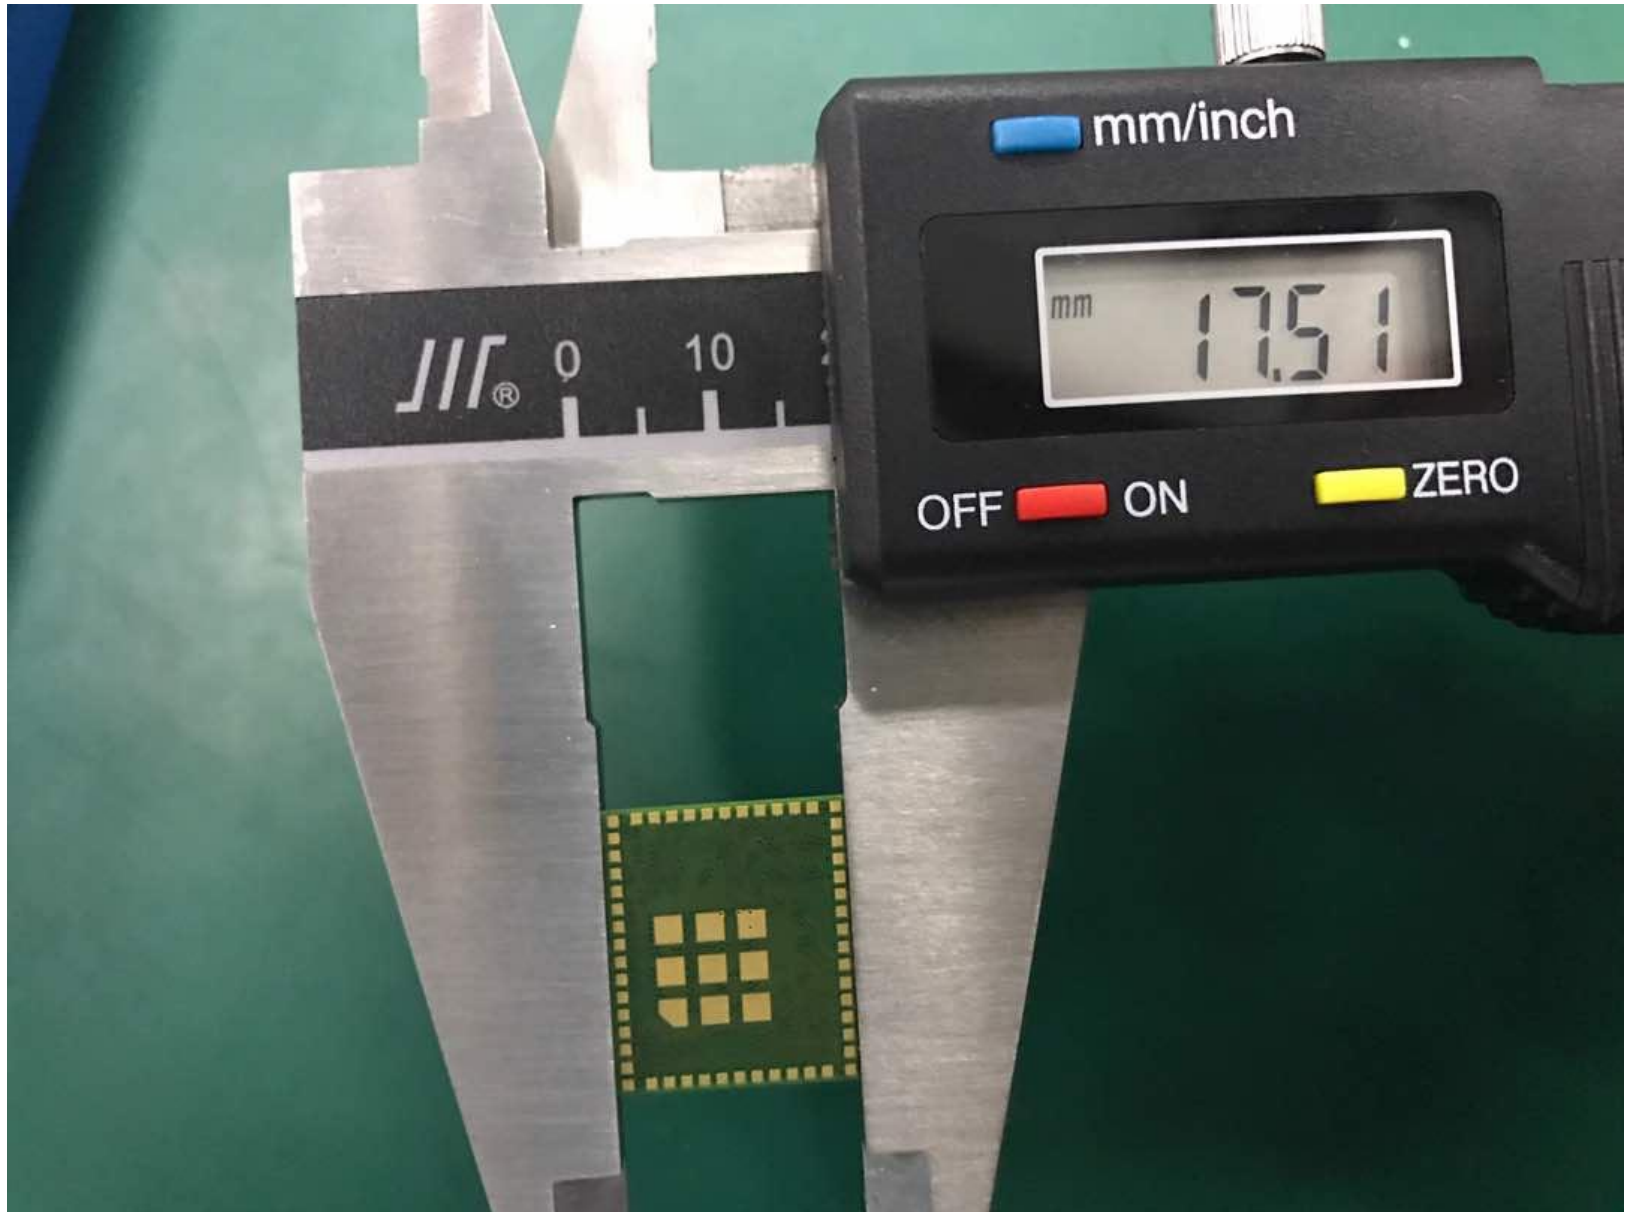

Top Side Close In

Production Unit IDs:
Z64-CC3220MOD
451I-CC3220MOD

Top Side – Cover

Top Side – Cover

Bottom Side

Bottom Side

Top Side Close In

Production Unit IDs:
Z64-CC3220MOD
451I-CC3220MOD

Top Side – Cover

Top Side – Cover

Bottom Side

Bottom side

Top Side Close In

Production IDs

Top Side – Cover

Top Side – Cover