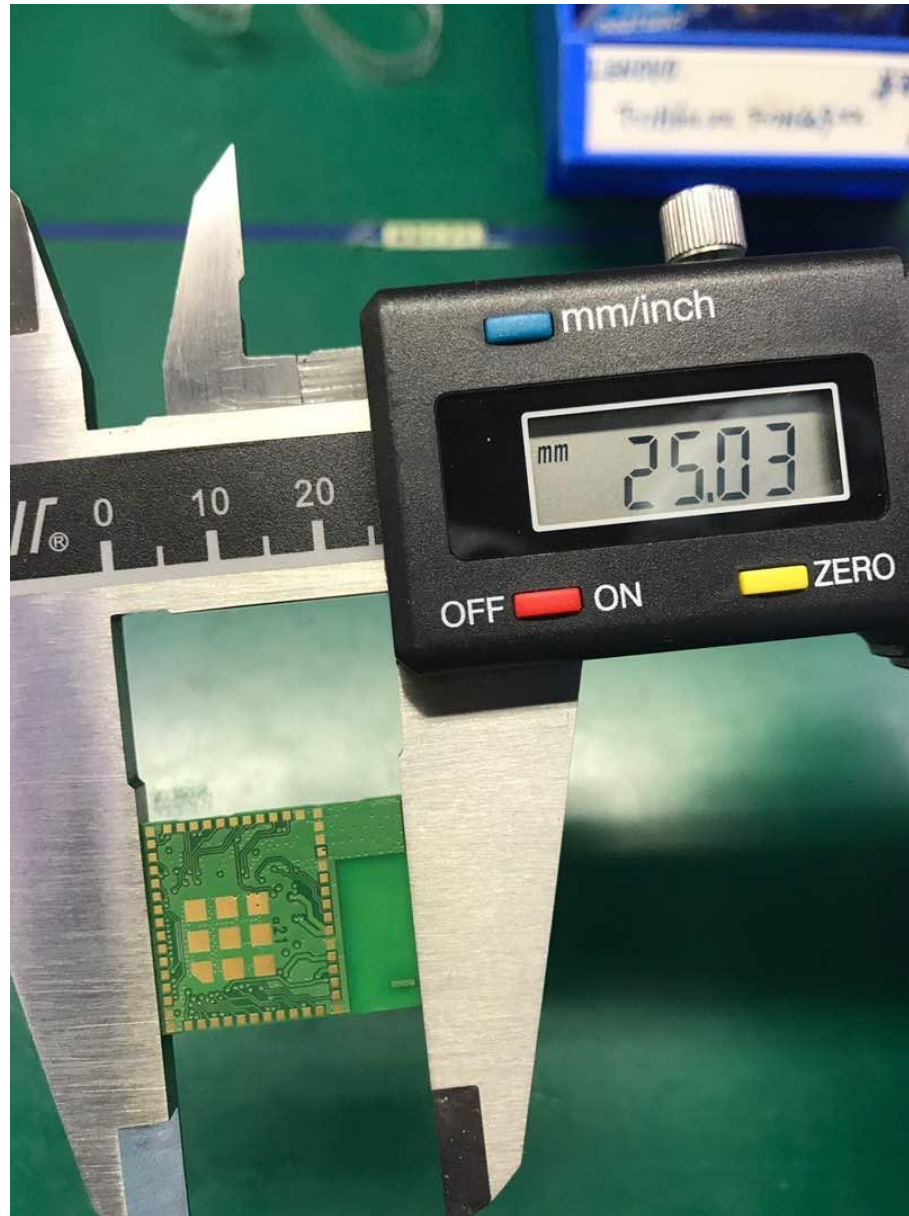

Bottom side