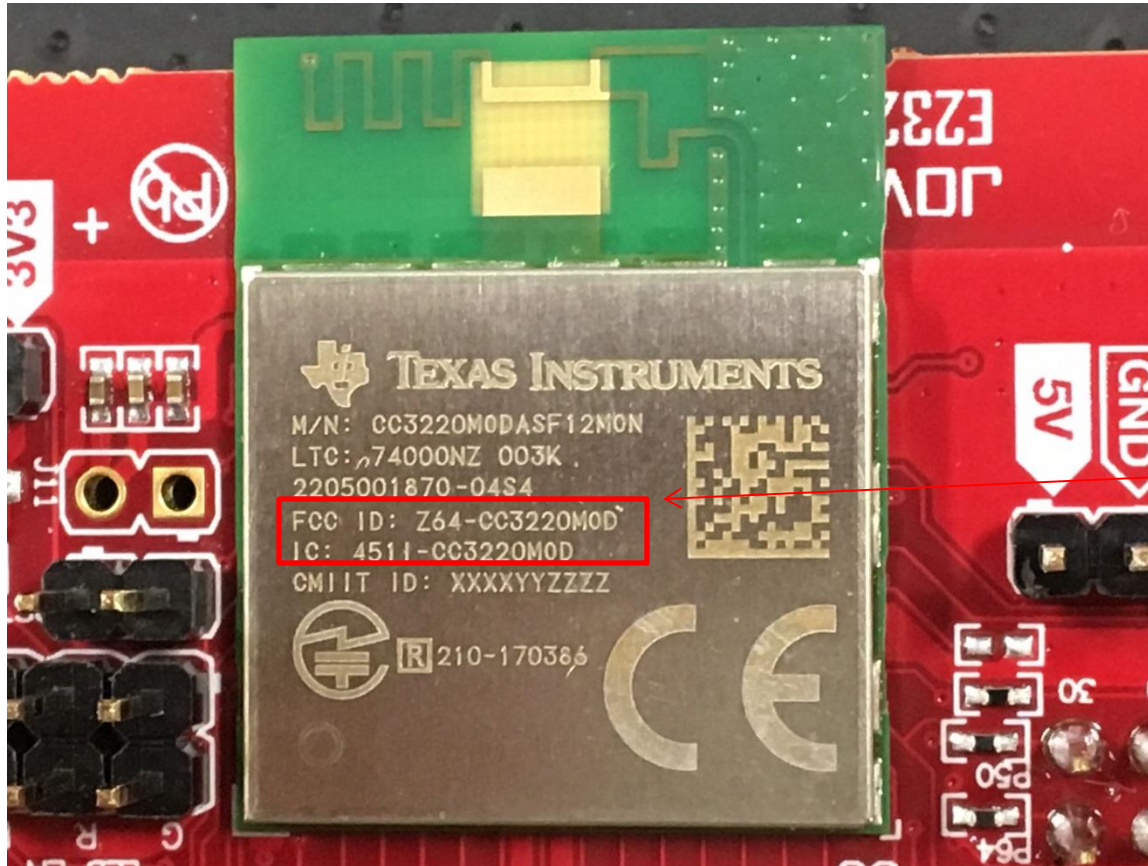

Top Side Close In

Production IDs