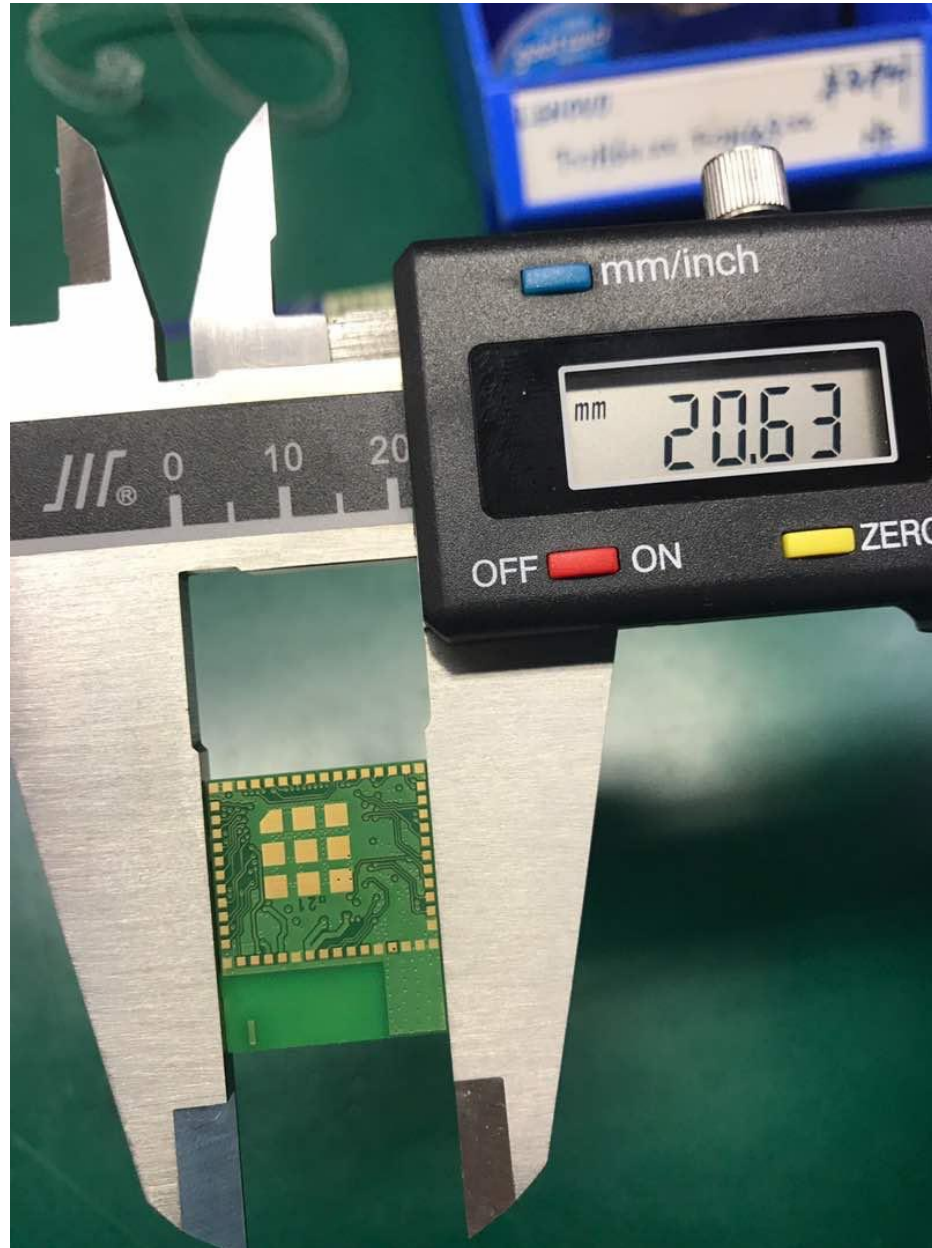

Bottom Side