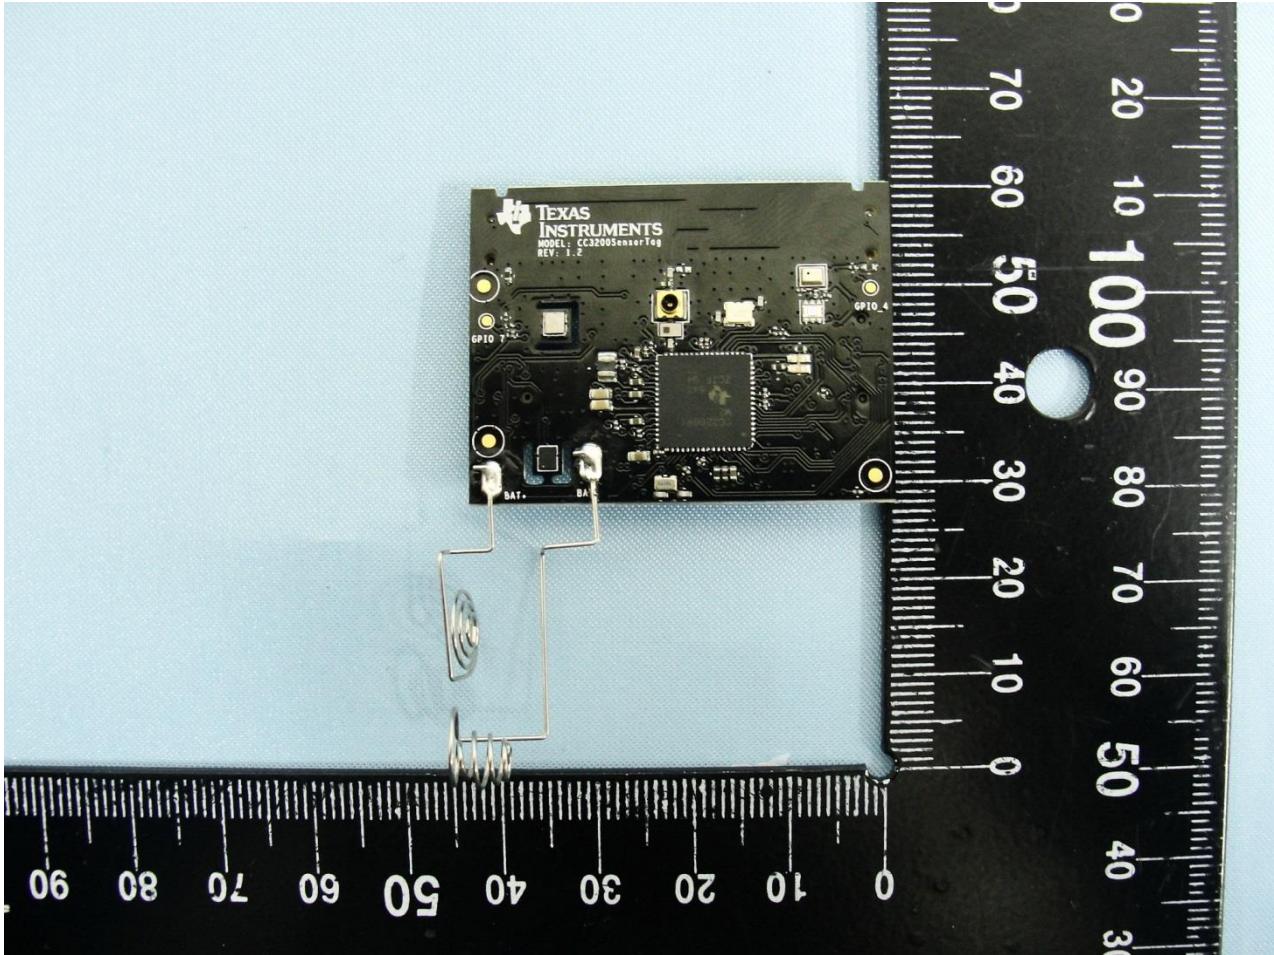

3. Internal Photograph of EUT

Brand Name: Texas Instruments / Model Name: CC3200SensorTag

Brand Name: Texas Instruments / Model Name: CC3200SensorTag

Brand Name: Texas Instruments / Model Name: CC3200SensorTag

Brand Name: Texas Instruments / Model Name: CC3200SensorTag

Brand Name: Texas Instruments / Model Name: CC3200SensorTag

Brand Name: Texas Instruments / Model Name: CC3200SensorTag

Brand Name: Texas Instruments / Model Name: CC3200SensorTag

Brand Name: Texas Instruments / Model Name: CC3200SensorTag

WLAN Antenna