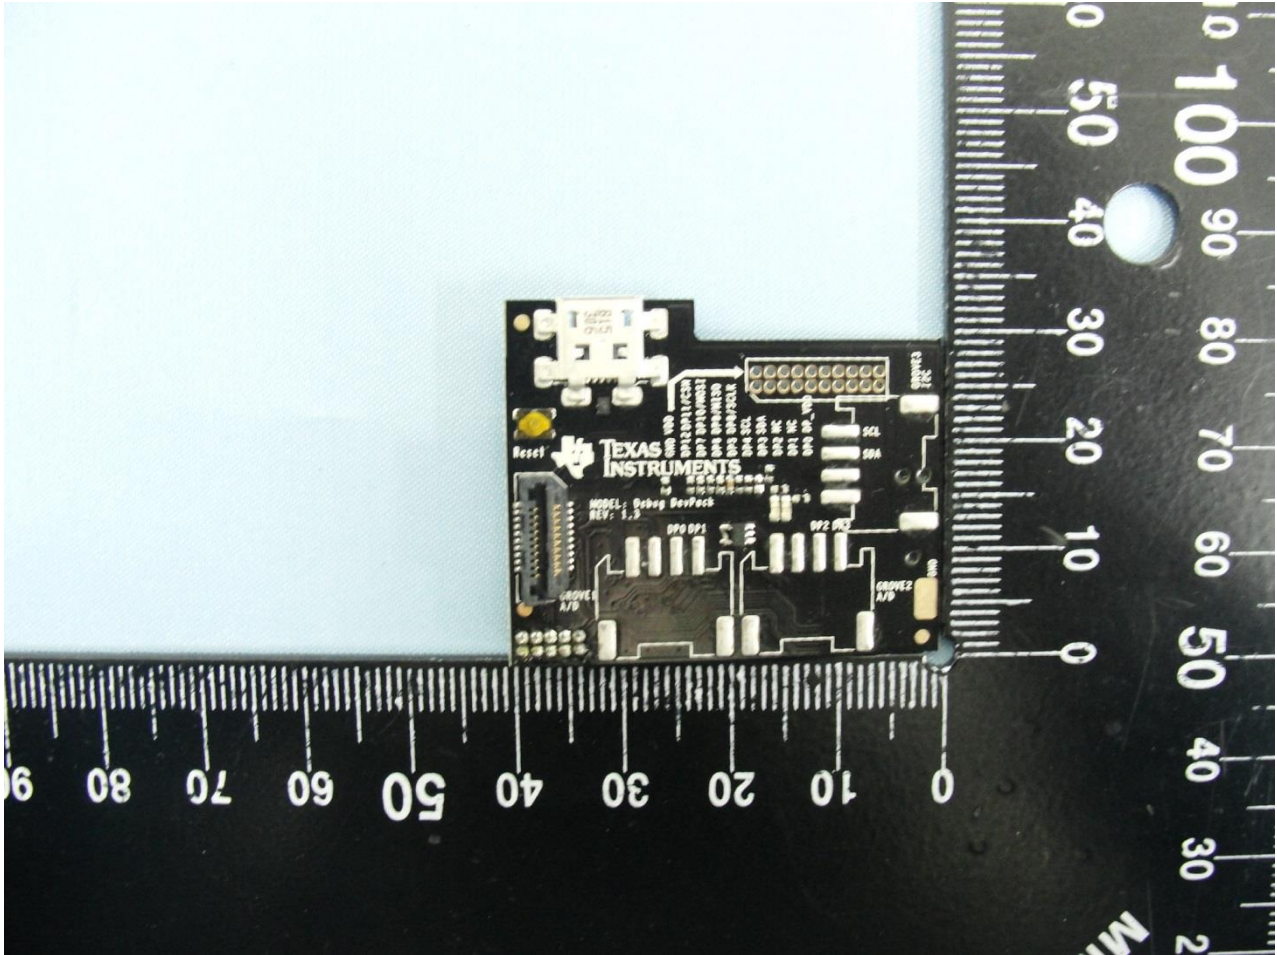

Brand Name: Texas Instruments / Model Name: CC3200SensorTag