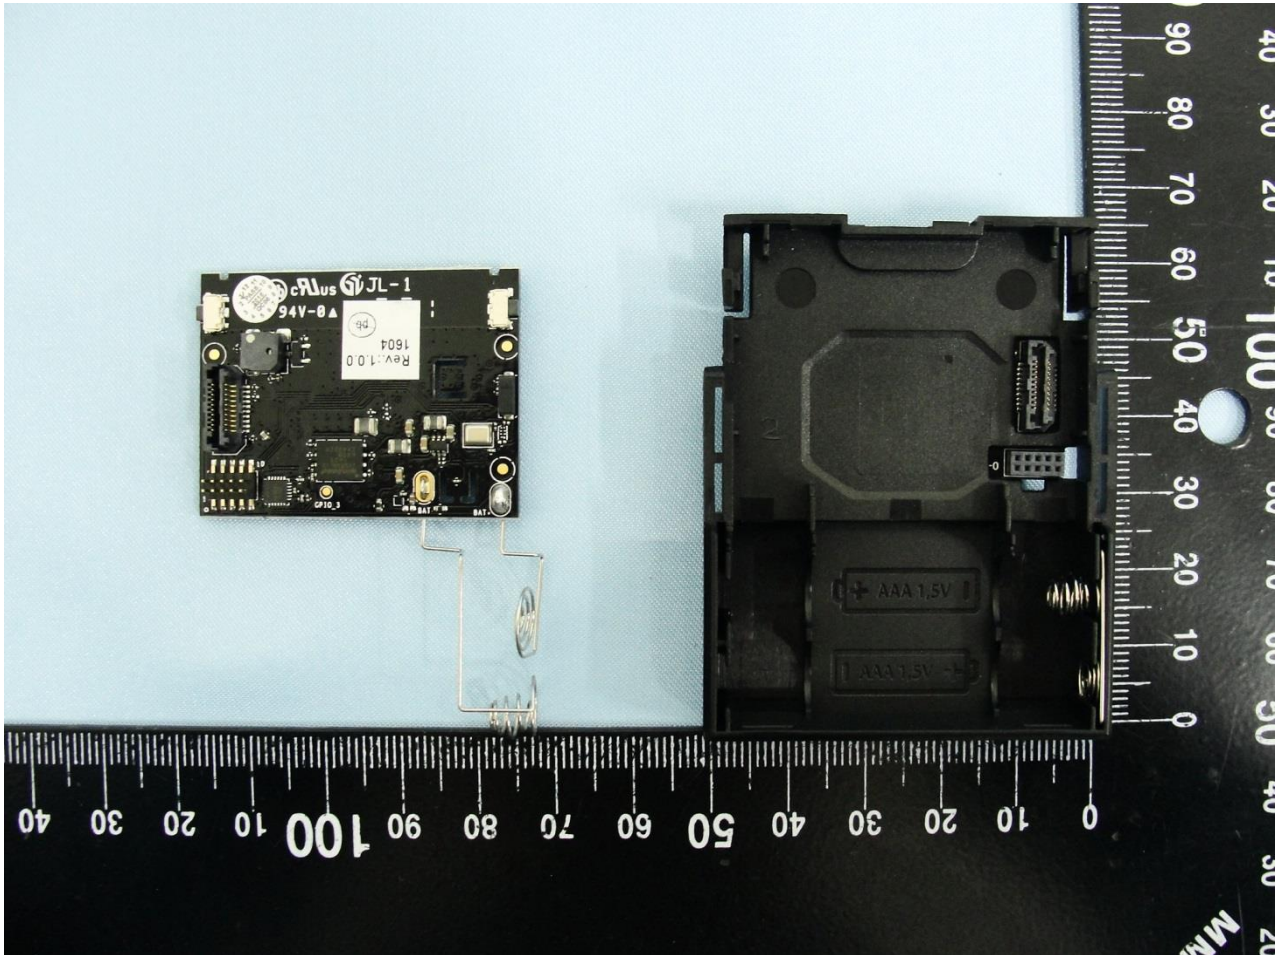

3. Internal Photograph of EUT

Brand Name: Texas Instruments / Model Name: CC3200SensorTag

Brand Name: Texas Instruments / Model Name: CC3200SensorTag

Brand Name: Texas Instruments / Model Name: CC3200SensorTag

Brand Name: Texas Instruments / Model Name: CC3200SensorTag

Brand Name: Texas Instruments / Model Name: CC3200SensorTag

Brand Name: Texas Instruments / Model Name: CC3200SensorTag

Brand Name: Texas Instruments / Model Name: CC3200SensorTag