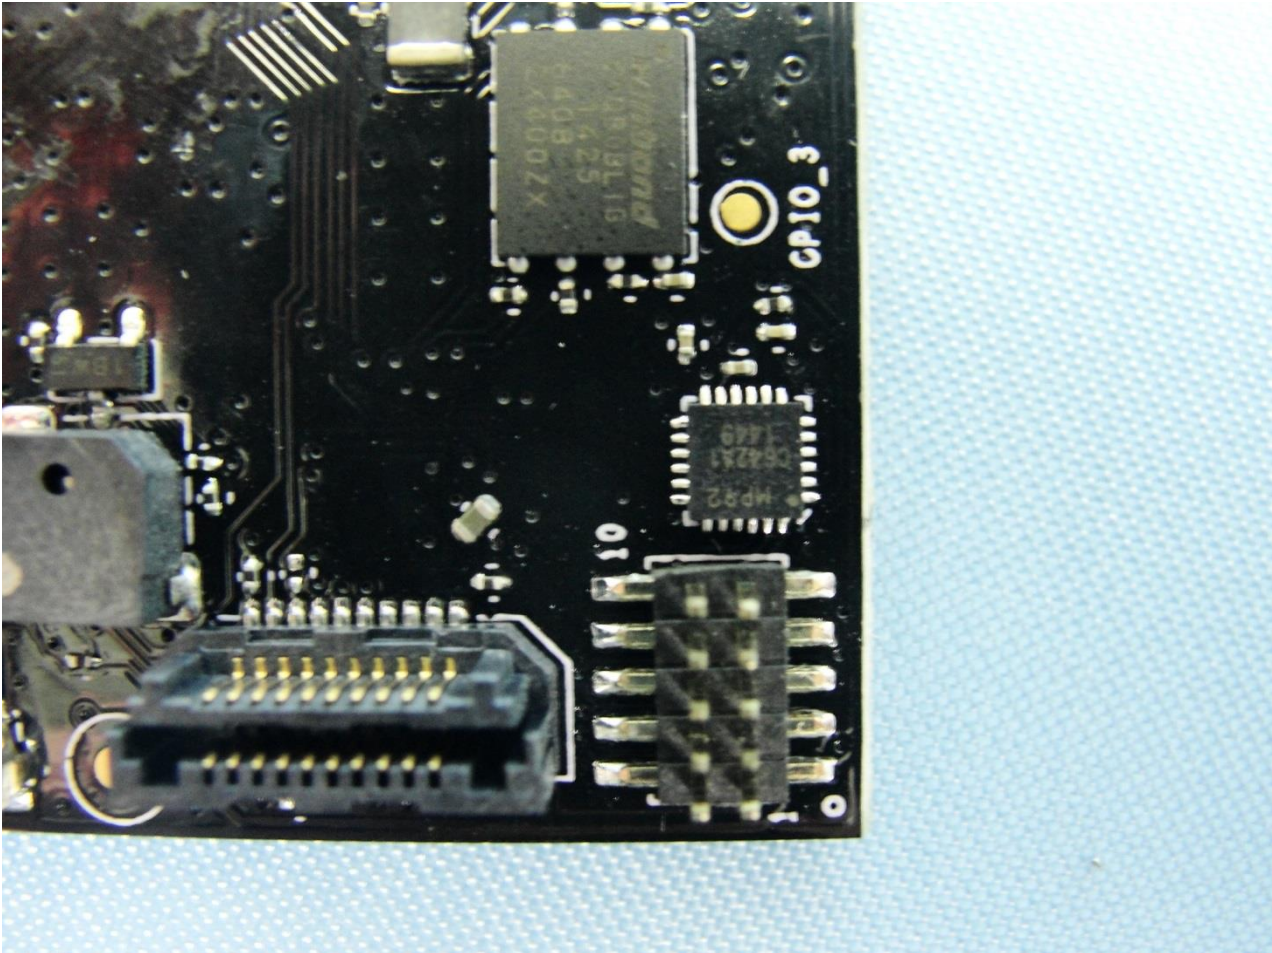

3. Internal Photograph of EUT

Brand Name: Texas Instruments / Model Name: CC3200SensorTag

Brand Name: Texas Instruments / Model Name: CC3200SensorTag

Brand Name: Texas Instruments / Model Name: CC3200SensorTag

Brand Name: Texas Instruments / Model Name: CC3200SensorTag

Brand Name: Texas Instruments / Model Name: CC3200SensorTag

Brand Name: Texas Instruments / Model Name: CC3200SensorTag

Brand Name: Texas Instruments / Model Name: CC3200SensorTag