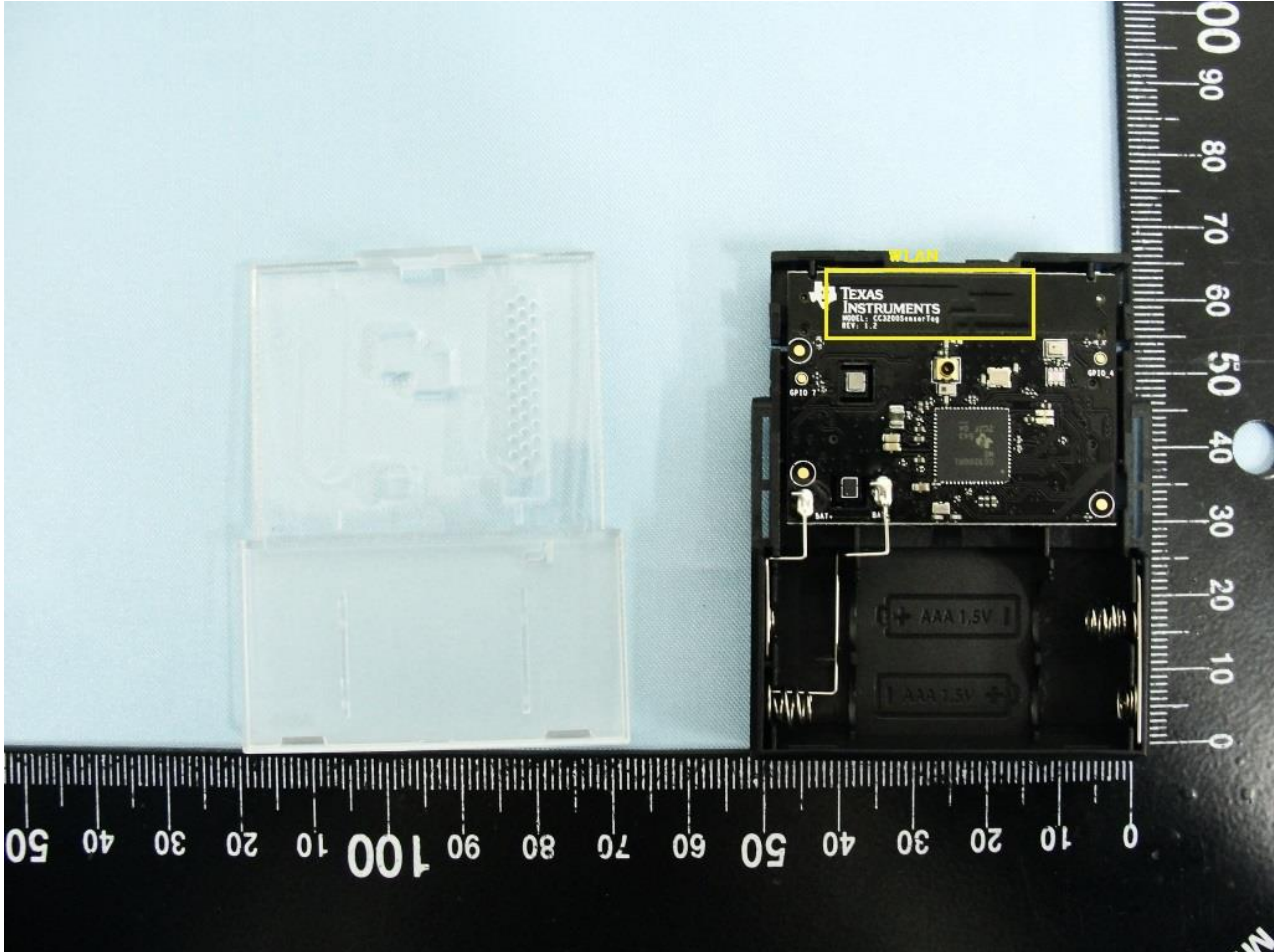

3. Internal Photograph of EUT

Brand Name: Texas Instruments / Model Name: CC3200SensorTag

Brand Name: Texas Instruments / Model Name: CC3200SensorTag

Brand Name: Texas Instruments / Model Name: CC3200SensorTag

Brand Name: Texas Instruments / Model Name: CC3200SensorTag

Brand Name: Texas Instruments / Model Name: CC3200SensorTag

Brand Name: Texas Instruments / Model Name: CC3200SensorTag

Brand Name: Texas Instruments / Model Name: CC3200SensorTag