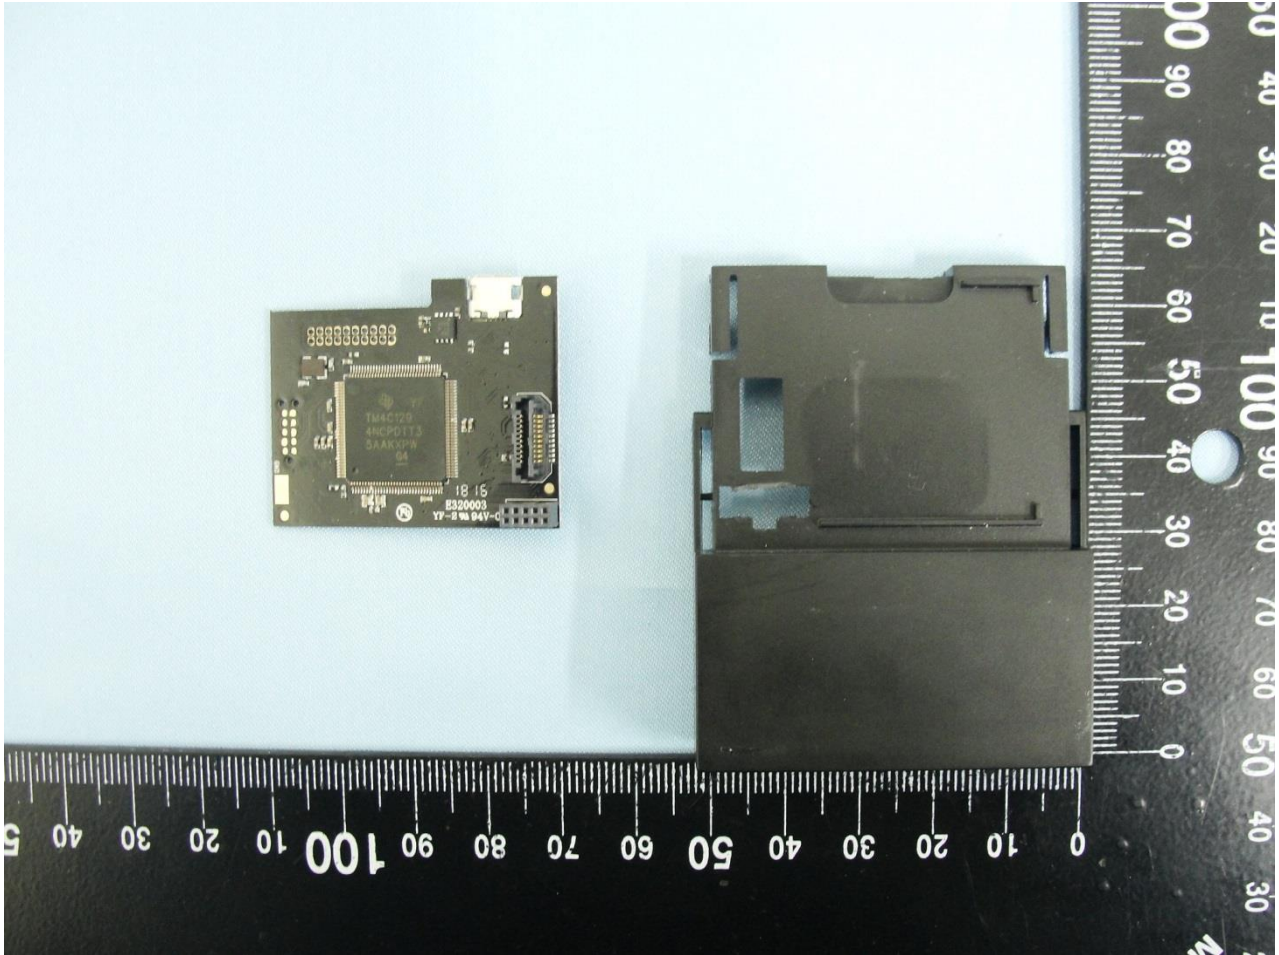

Brand Name: Texas Instruments / Model Name: CC3200SensorTag