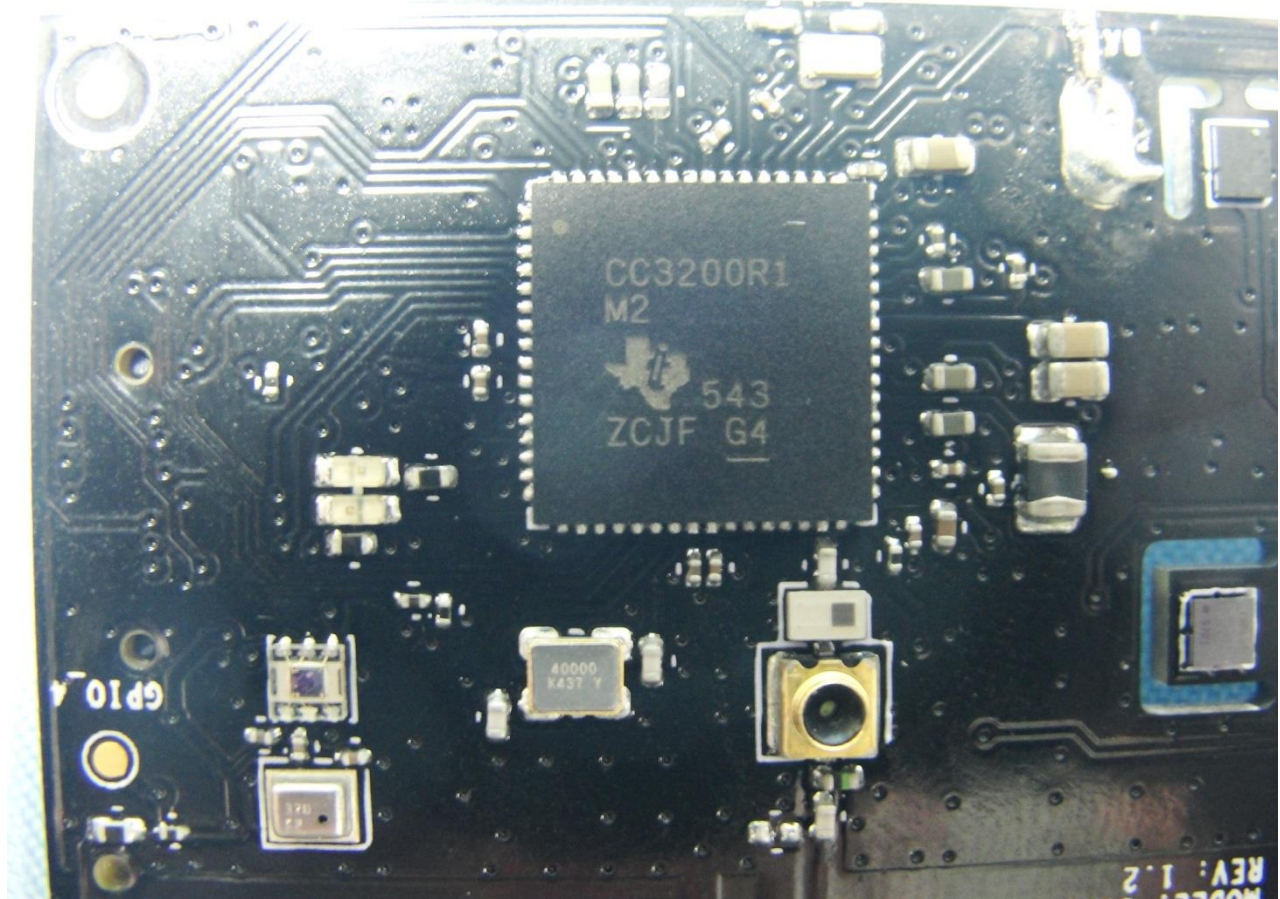

3. Internal Photograph of EUT

Brand Name: Texas Instruments / Model Name: CC3200SensorTag

Brand Name: Texas Instruments / Model Name: CC3200SensorTag

Brand Name: Texas Instruments / Model Name: CC3200SensorTag

Brand Name: Texas Instruments / Model Name: CC3200SensorTag

Brand Name: Texas Instruments / Model Name: CC3200SensorTag

Brand Name: Texas Instruments / Model Name: CC3200SensorTag

Brand Name: Texas Instruments / Model Name: CC3200SensorTag