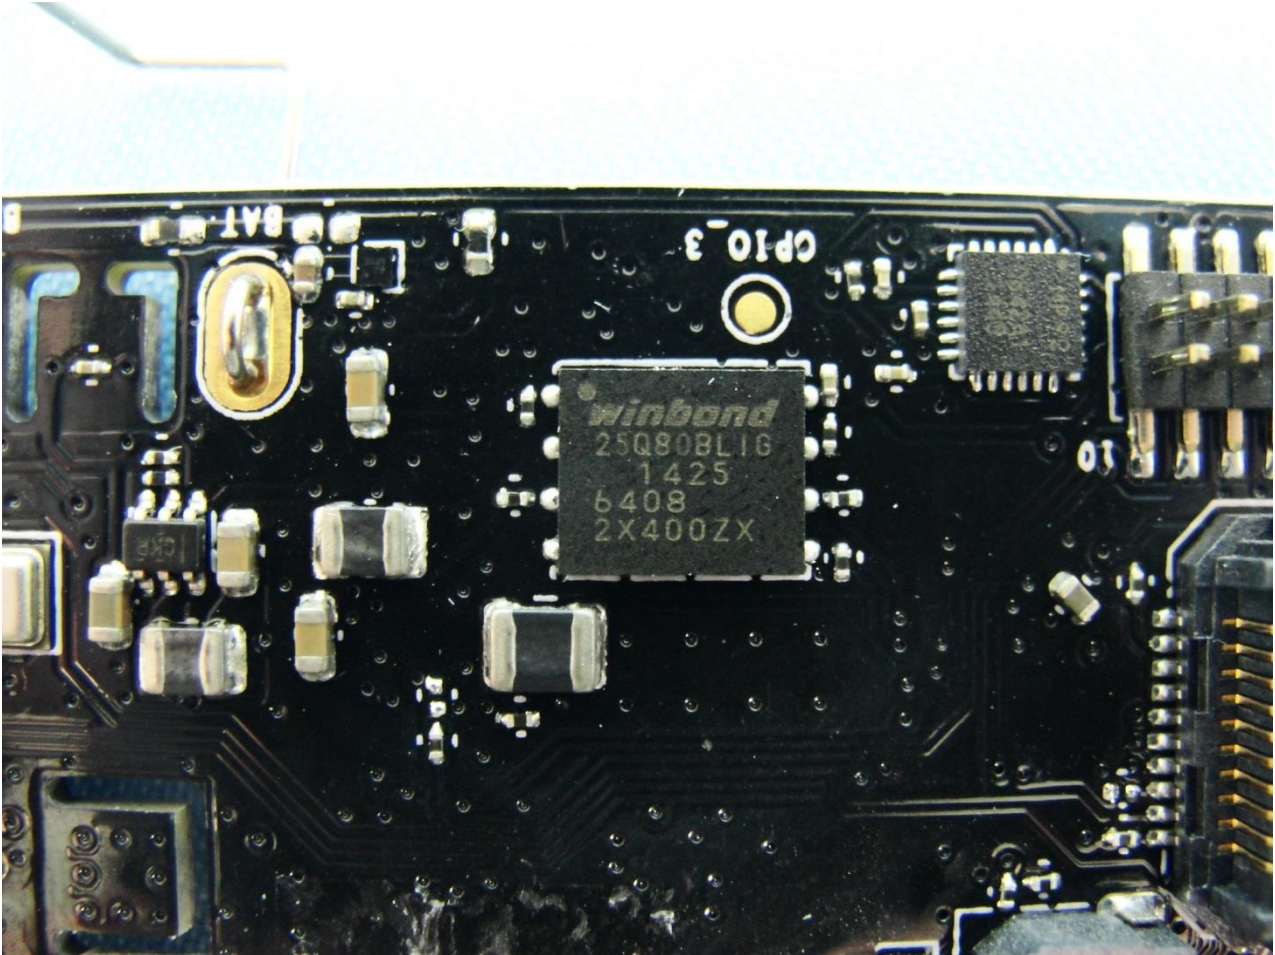

3. Internal Photograph of EUT

Brand Name: Texas Instruments / Model Name: CC3200SensorTag

Brand Name: Texas Instruments / Model Name: CC3200SensorTag

Brand Name: Texas Instruments / Model Name: CC3200SensorTag

Brand Name: Texas Instruments / Model Name: CC3200SensorTag

Brand Name: Texas Instruments / Model Name: CC3200SensorTag

Brand Name: Texas Instruments / Model Name: CC3200SensorTag

Brand Name: Texas Instruments / Model Name: CC3200SensorTag