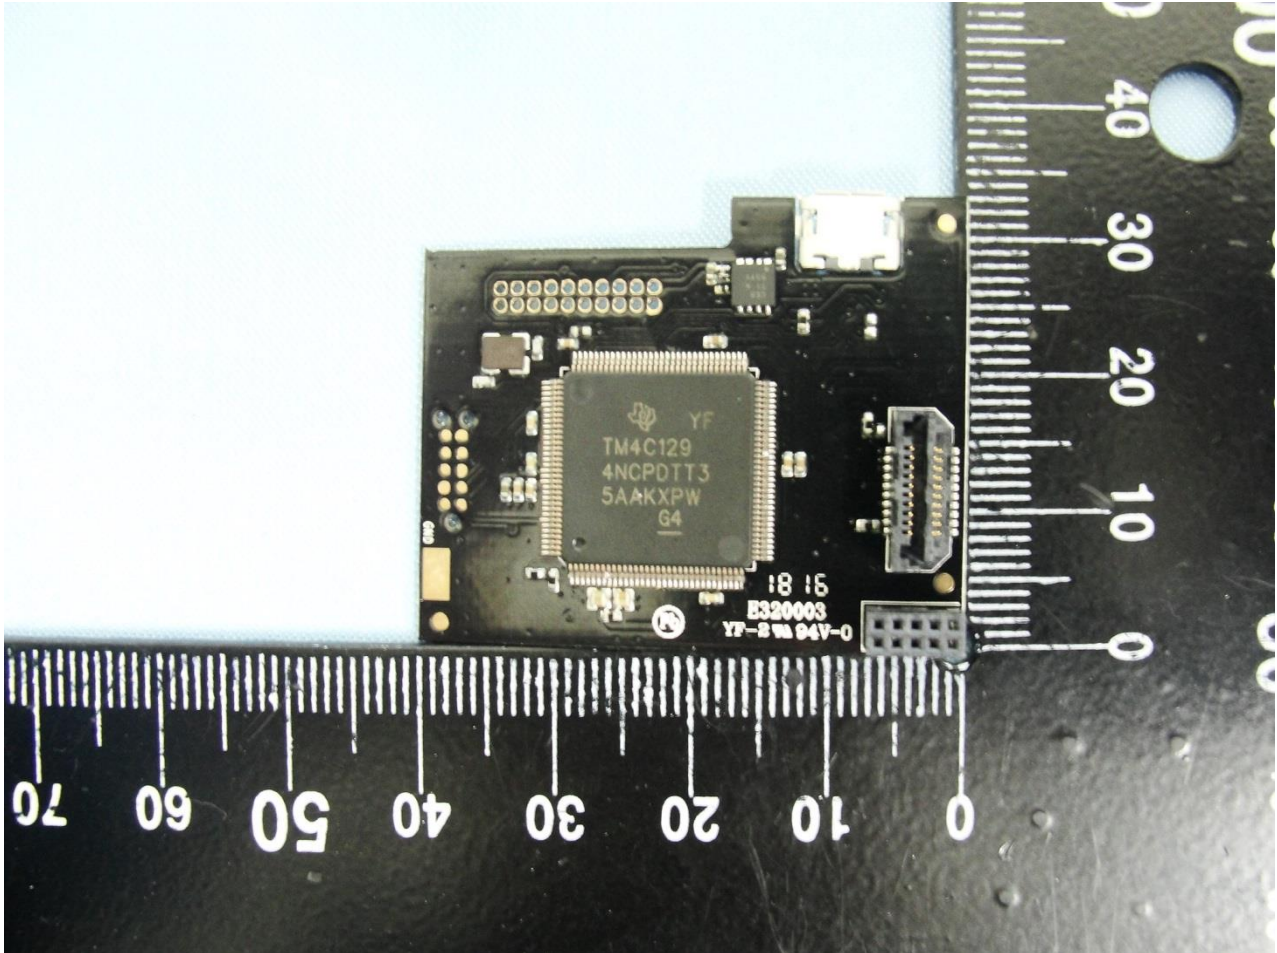

Brand Name: Texas Instruments / Model Name: CC3200SensorTag