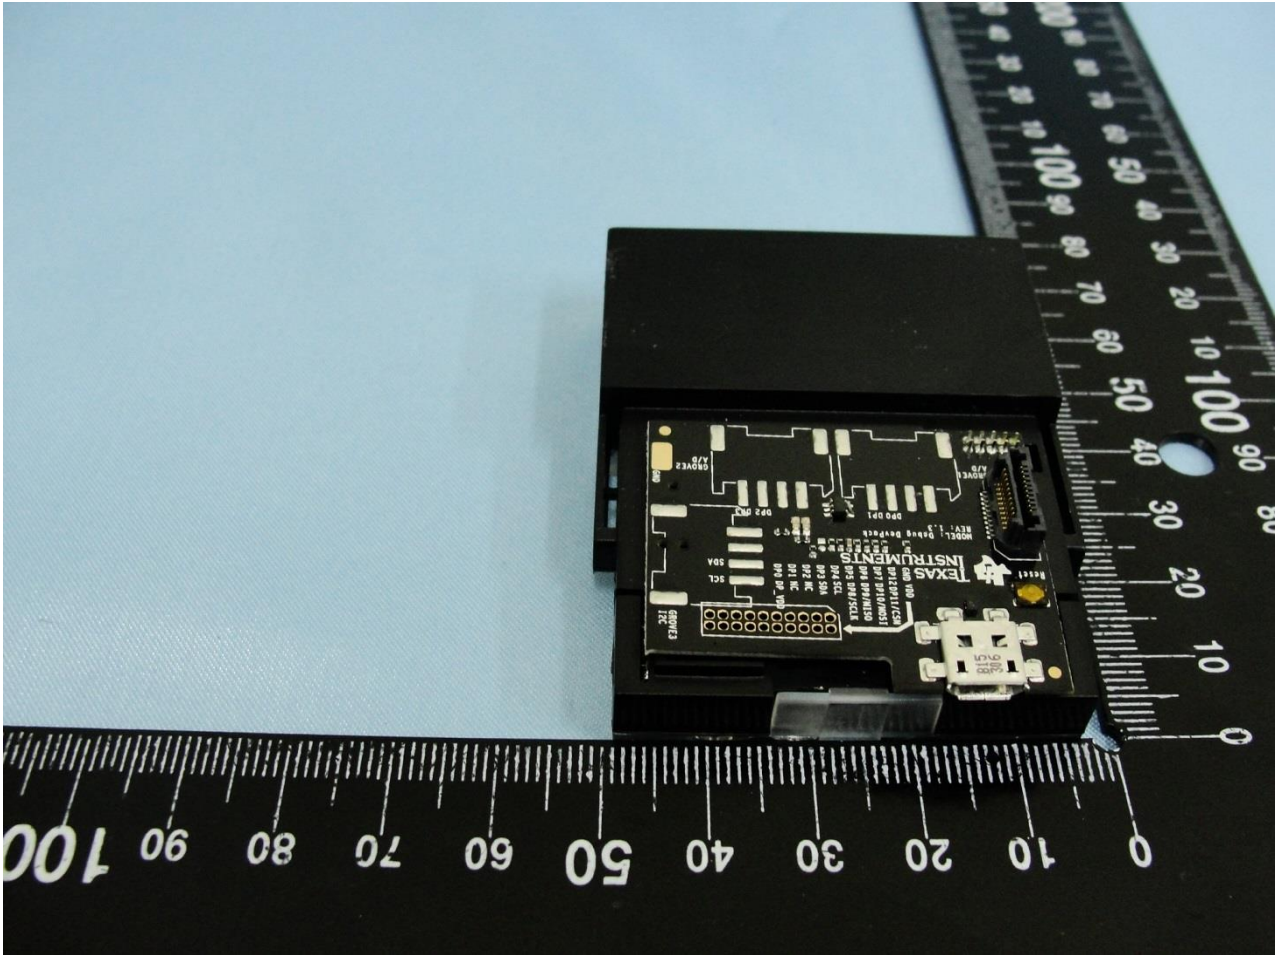

1. External Photograph of EUT

Brand Name: Texas Instruments / Model Name: CC3200SensorTag

Brand Name: Texas Instruments / Model Name: CC3200SensorTag

Brand Name: Texas Instruments / Model Name: CC3200SensorTag

Brand Name: Texas Instruments / Model Name: CC3200SensorTag

Brand Name: Texas Instruments / Model Name: CC3200SensorTag

Brand Name: Texas Instruments / Model Name: CC3200SensorTag

Brand Name: Texas Instruments / Model Name: CC3200SensorTag

2. Photograph of Accessory

Brand Name: Texas Instruments / Model Name: CC3200SensorTag

Specification of Accessory		
Battery	Brand Name	Energizer
	Model Name	Ultimate Lithium

Remark: For accessories equipped with this EUT, please refer to the following photos.