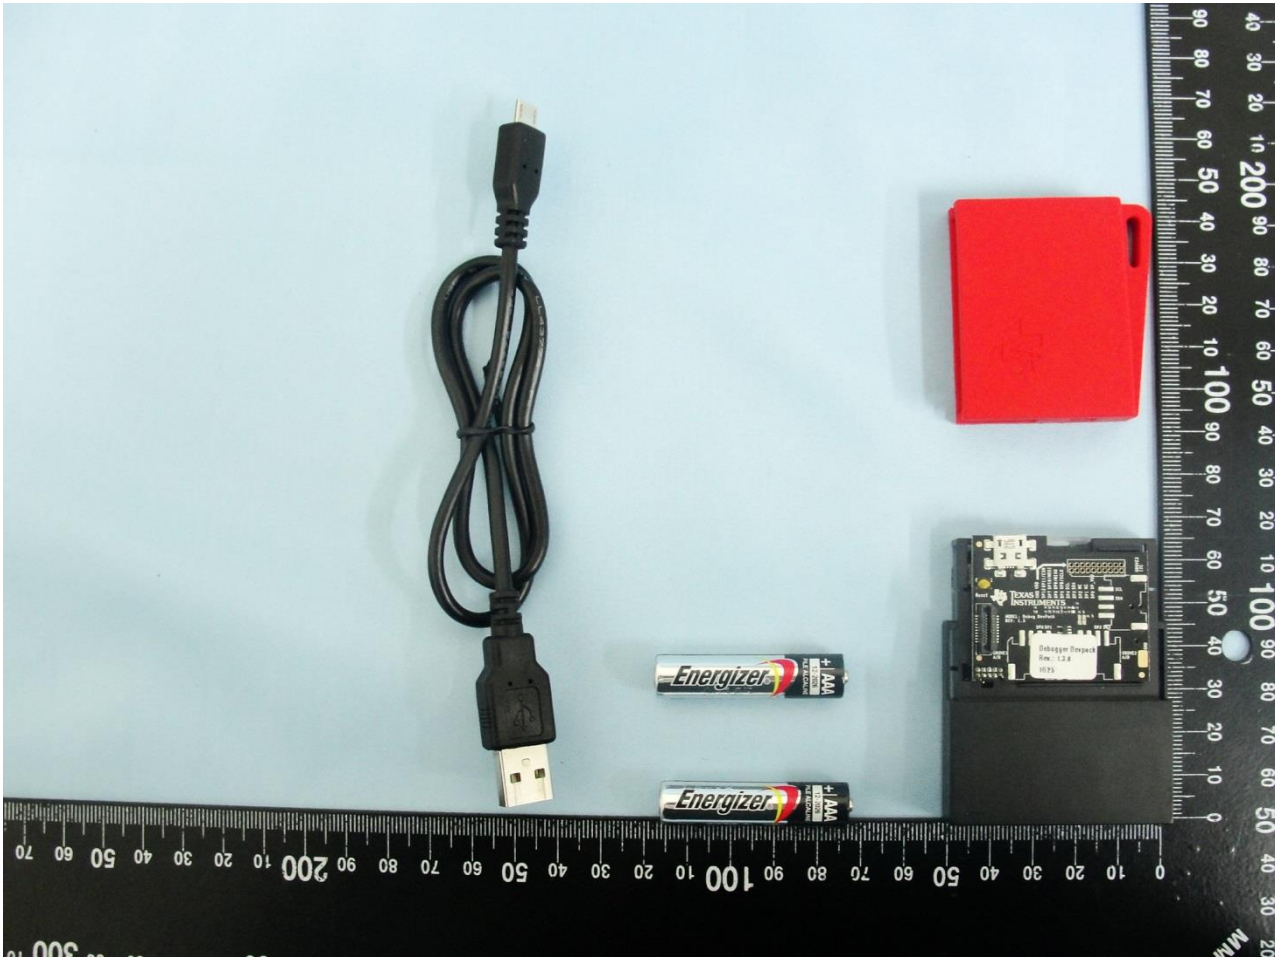

Brand Name: Texas Instruments / Model Name: CC3200SensorTag