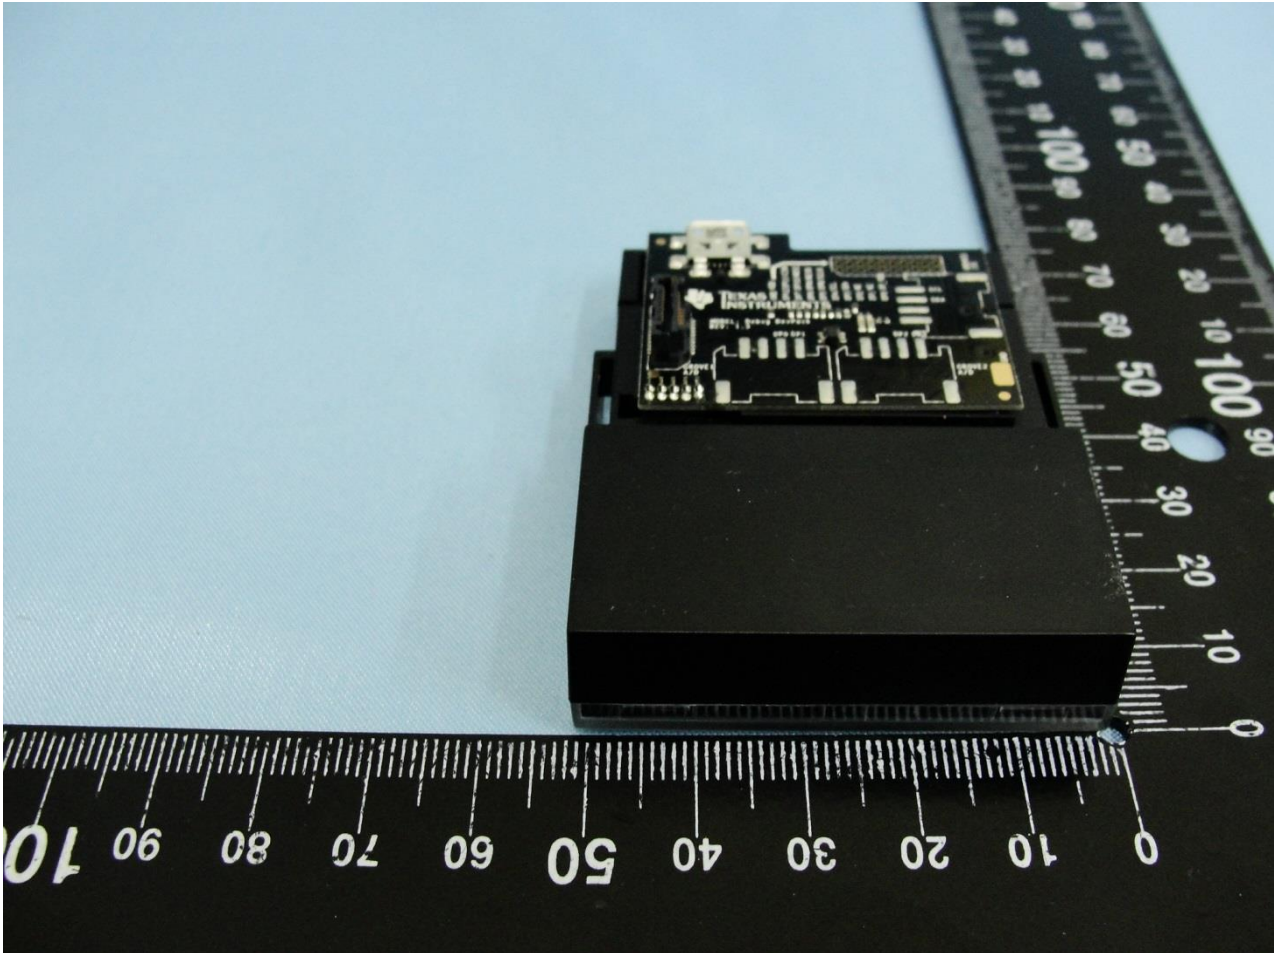

1. External Photograph of EUT

Brand Name: Texas Instruments / Model Name: CC3200SensorTag

Brand Name: Texas Instruments / Model Name: CC3200SensorTag

Brand Name: Texas Instruments / Model Name: CC3200SensorTag

Brand Name: Texas Instruments / Model Name: CC3200SensorTag

Brand Name: Texas Instruments / Model Name: CC3200SensorTag

Brand Name: Texas Instruments / Model Name: CC3200SensorTag

Brand Name: Texas Instruments / Model Name: CC3200SensorTag

2. Photograph of Accessory

Brand Name: Texas Instruments / Model Name: CC3200SensorTag

Specification of Accessory		
Battery	Brand Name	Energizer
	Model Name	Ultimate Lithium

Remark: For accessories equipped with this EUT, please refer to the following photos.