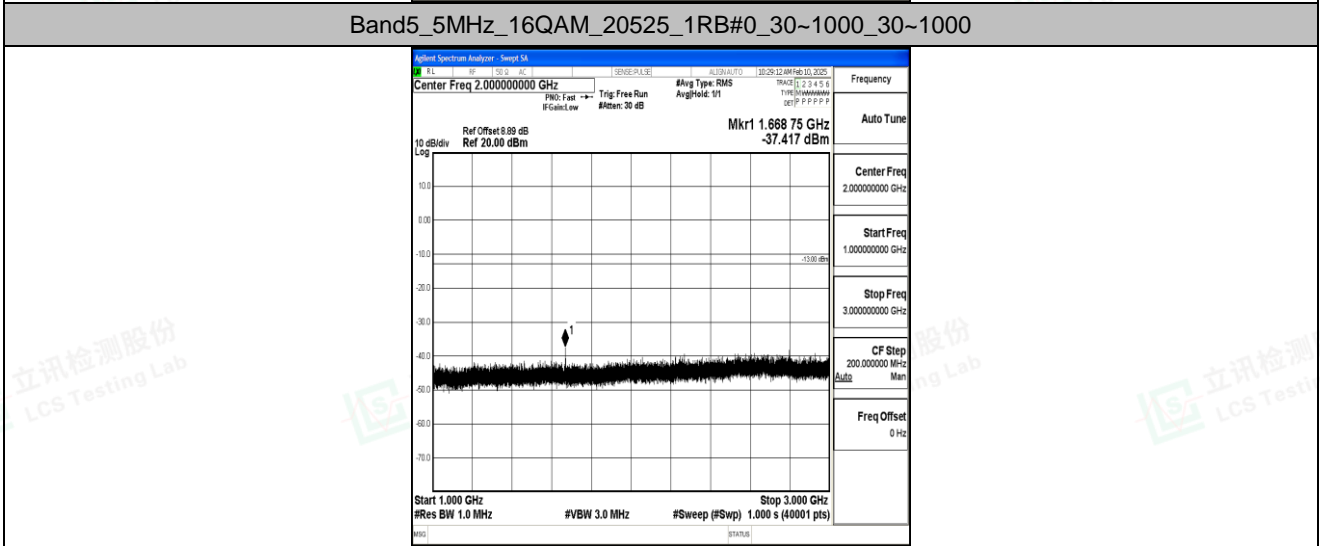

Band5_5MHz_QPSK_20525_1RB#0_3000~10000_3000~10000

Band5_5MHz_16QAM_20525_1RB#0_0.009~0.15_0.009~0.15

Band5_5MHz_16QAM_20525_1RB#0_0.15~30_0.15~30

Band5_5MHz_QPSK_20625_1RB#0_0.009~0.15_0.009~0.15

Band5_5MHz_QPSK_20625_1RB#0_0.15~30_0.15~30