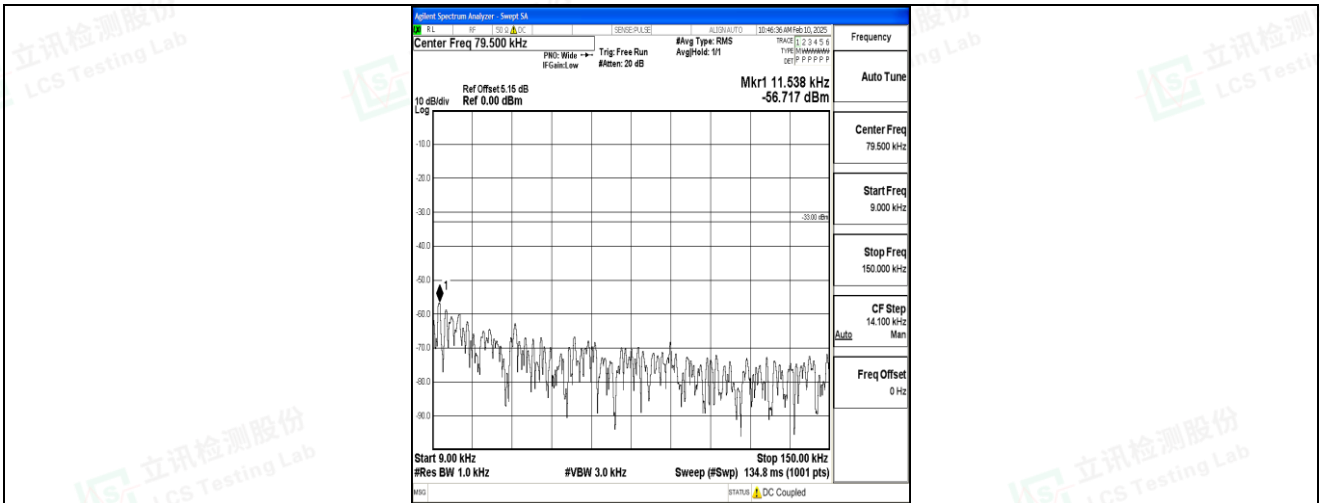

Band5_10MHz_16QAM_20525_1RB#0_0.009~0.15_0.009~0.15

Band5_10MHz_16QAM_20525_1RB#0_0.15~30_0.15~30

Band5_10MHz_16QAM_20525_1RB#0_30~1000_30~1000

Band5_10MHz_16QAM_20525_1RB#0_1000~3000_1000~3000

Band5_10MHz_16QAM_20525_1RB#0_3000~10000_3000~10000