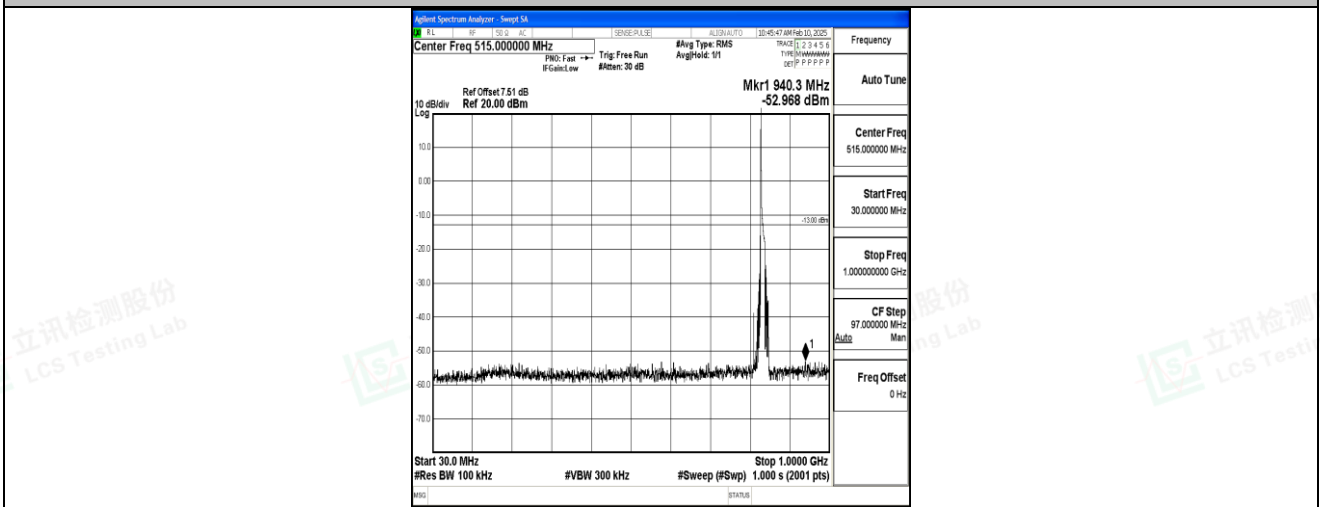

Band5_10MHz_QPSK_20525_1RB#0_30~1000_30~1000