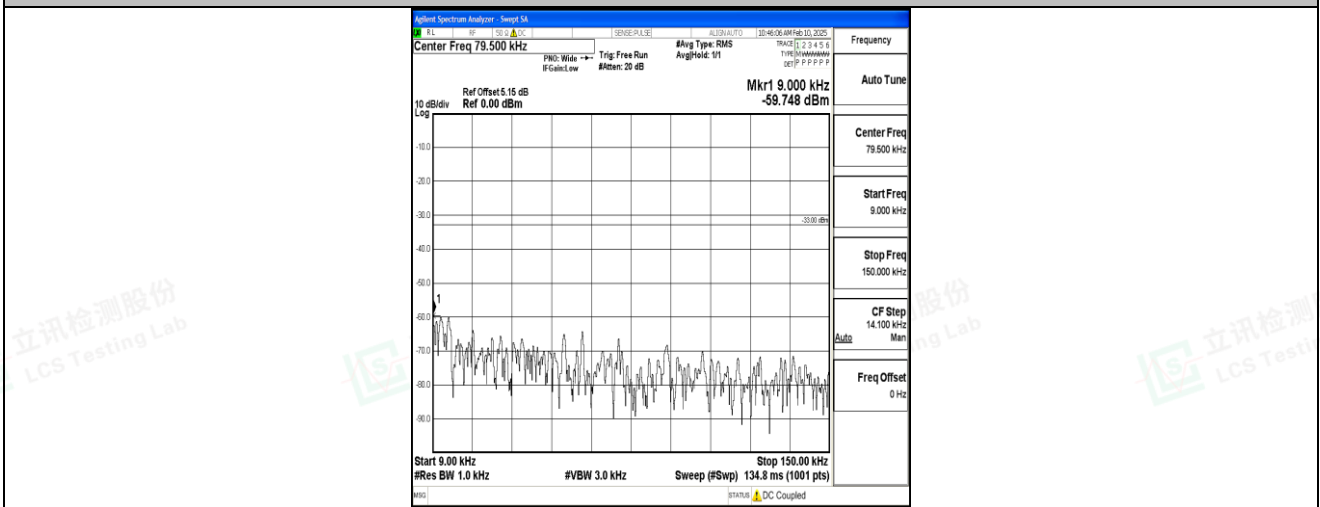

Band5_10MHz_QPSK_20525_1RB#0_0.009~0.15_0.009~0.15

Band5_10MHz_QPSK_20525_1RB#0_0.15~30_0.15~30

Band5_10MHz_QPSK_20525_1RB#0_30~1000_30~1000

Band5_10MHz_QPSK_20525_1RB#0_1000~3000_1000~3000

Band5_10MHz_QPSK_20525_1RB#0_3000~10000_3000~10000