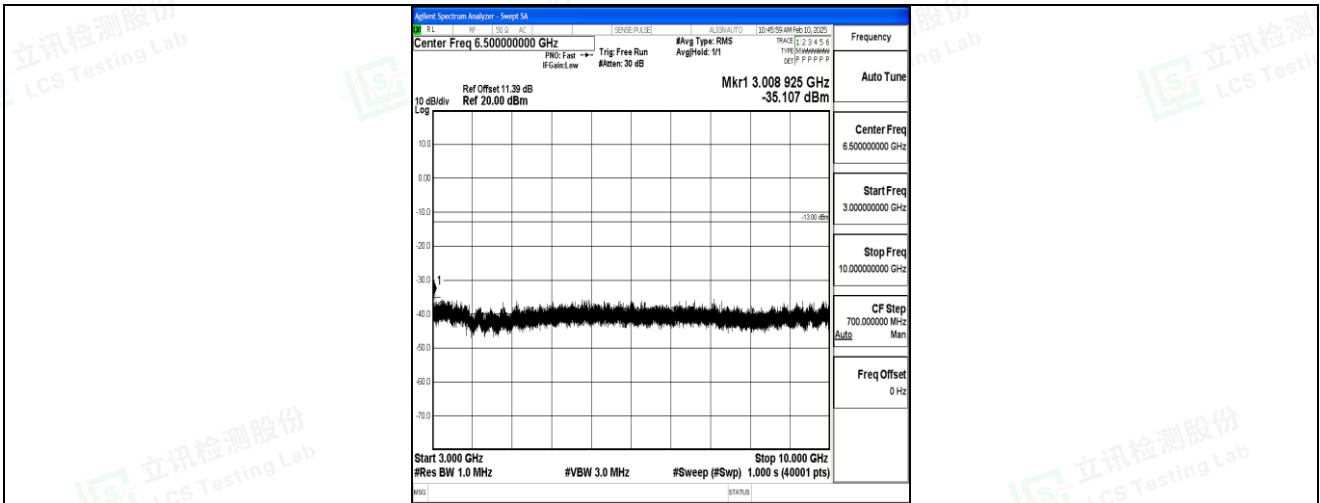

Band5_10MHz_QPSK_20525_1RB#0_0.009~0.15_0.009~0.15

Band5_10MHz_QPSK_20525_1RB#0_0.15~30_0.15~30

Band5_10MHz_QPSK_20525_1RB#0_30~1000_30~1000

Band5_10MHz_QPSK_20525_1RB#0_1000~3000_1000~3000

Band5_10MHz_QPSK_20525_1RB#0_3000~10000_3000~10000