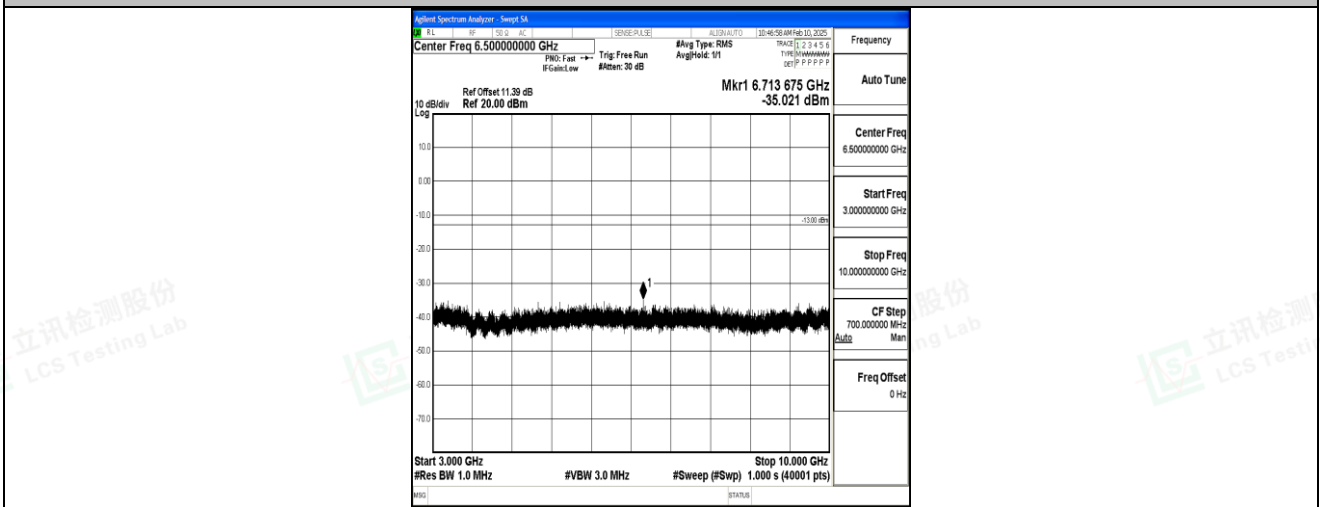

Band5_10MHz_QPSK_20600_1RB#0_0.009~0.15_0.009~0.15

Band5_10MHz_QPSK_20600_1RB#0_0.15~30_0.15~30

Band5_10MHz_QPSK_20600_1RB#0_30~1000_30~1000

Band5_10MHz_QPSK_20600_1RB#0_1000~3000_1000~3000

Band5_10MHz_QPSK_20600_1RB#0_3000~10000_3000~10000