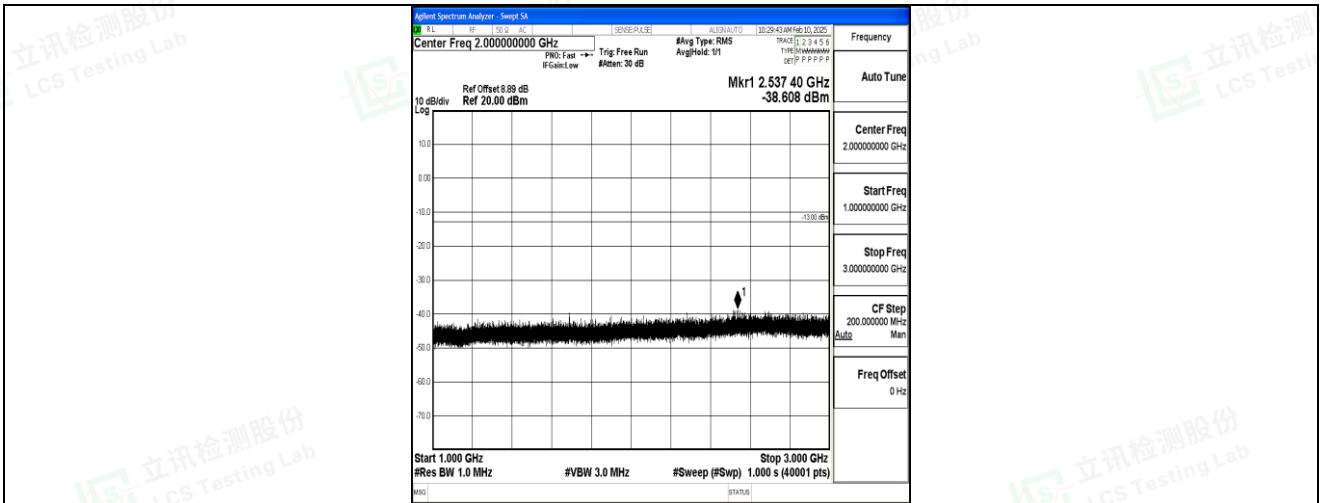

Band5_5MHz_QPSK_20625_1RB#0_1000~3000_1000~3000