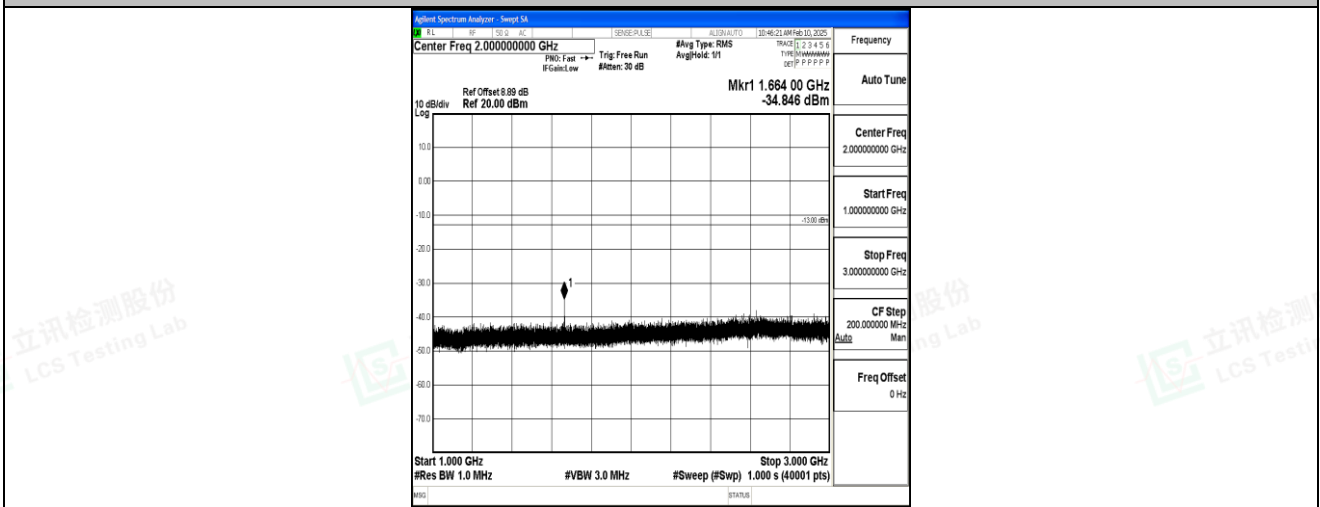

Band5_10MHz_16QAM_20525_1RB#0_0.009~0.15_0.009~0.15

Band5_10MHz_16QAM_20525_1RB#0_0.15~30_0.15~30

Band5_10MHz_16QAM_20525_1RB#0_30~1000_30~1000

Band5_10MHz_16QAM_20525_1RB#0_1000~3000_1000~3000

Band5_10MHz_16QAM_20525_1RB#0_3000~10000_3000~10000