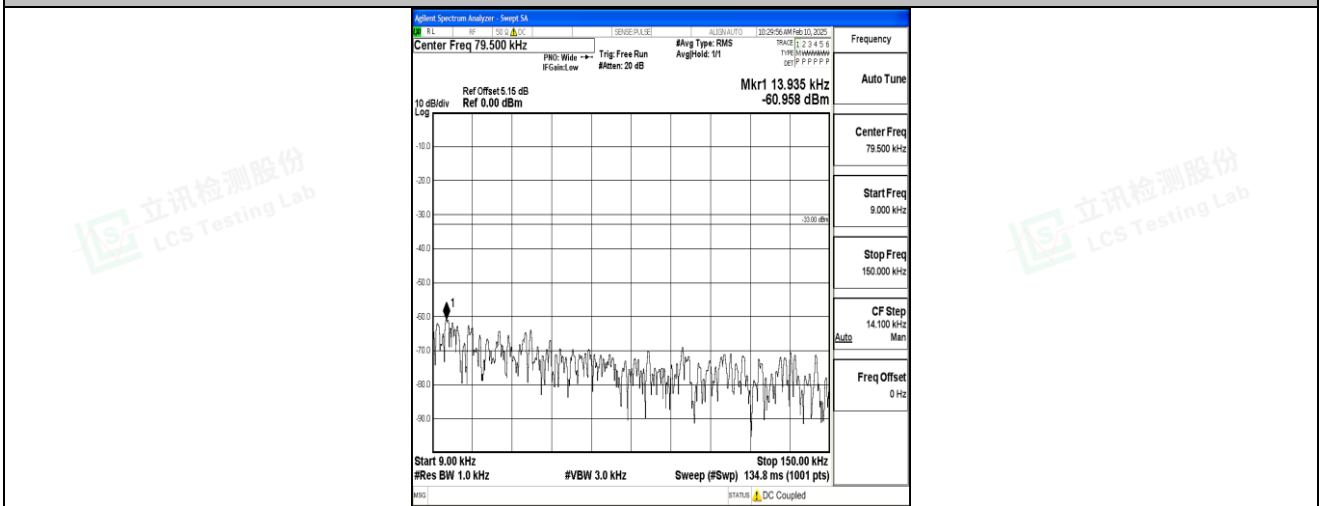

Band5_5MHz_QPSK_20625_1RB#0_30~1000_30~1000

Band5_5MHz_QPSK_20625_1RB#0_1000~3000_1000~3000

Band5_5MHz_QPSK_20625_1RB#0_3000~10000_3000~10000

Band5_5MHz_16QAM_20625_1RB#0_0.009~0.15_0.009~0.15

Band5_5MHz_16QAM_20625_1RB#0_0.15~30_0.15~30