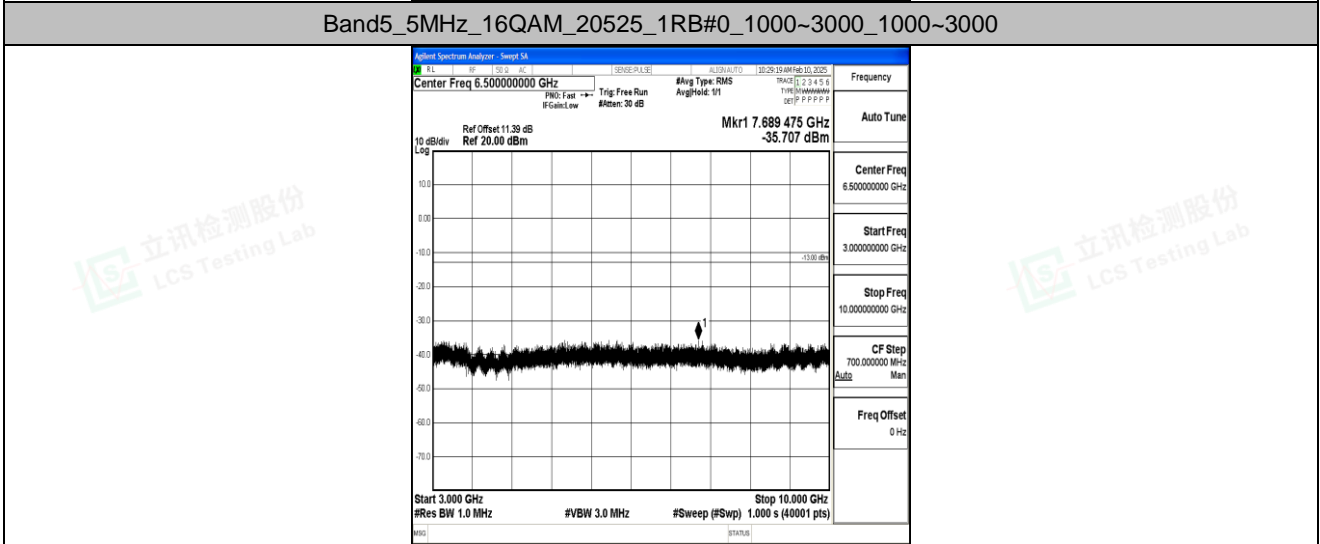

Band5_5MHz_QPSK_20525_1RB#0_3000~10000_3000~10000

Band5_5MHz_16QAM_20525_1RB#0_0.009~0.15_0.009~0.15

Band5_5MHz_16QAM_20525_1RB#0_0.15~30_0.15~30

Band5_5MHz_QPSK_20625_1RB#0_0.009~0.15_0.009~0.15

Band5_5MHz_QPSK_20625_1RB#0_0.15~30_0.15~30