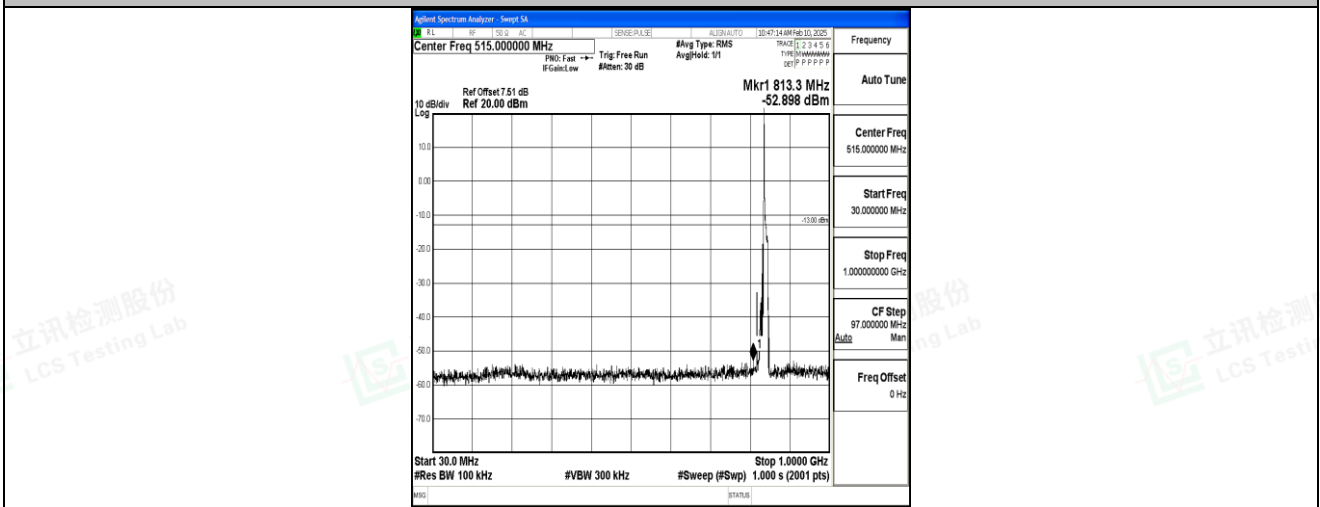

Band5_10MHz_16QAM_20600_1RB#0_30~1000_30~1000