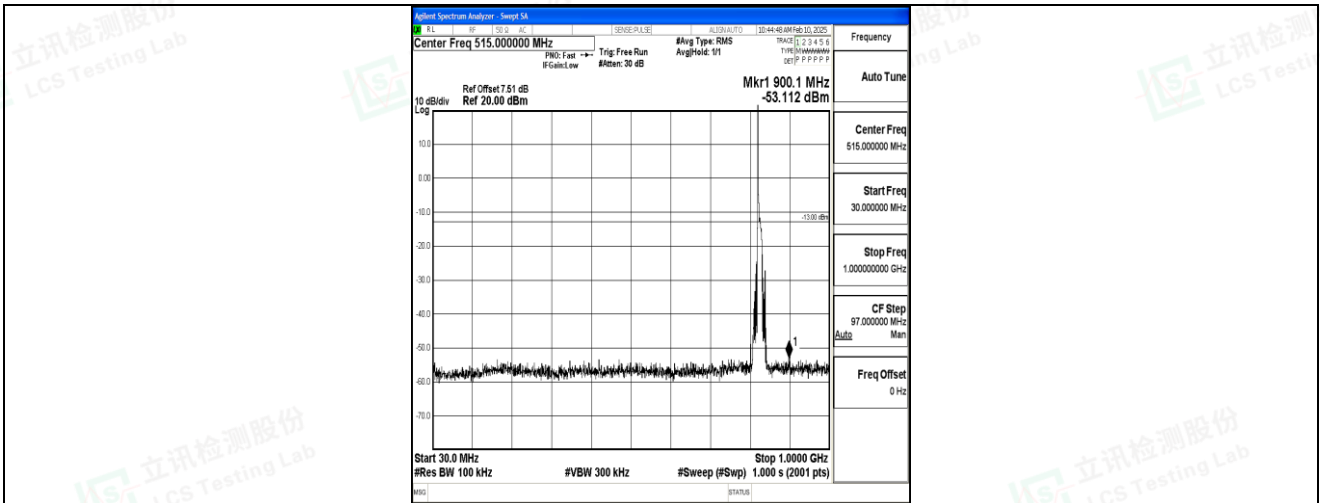

Band5_10MHz_QPSK_20450_1RB#0_30~1000_30~1000

Band5_10MHz_QPSK_20450_1RB#0_1000~3000_1000~3000

Band5_10MHz_QPSK_20450_1RB#0_3000~10000_3000~10000

Shenzhen LCS Compliance Testing Laboratory Ltd.
 Add: 101, 201 Bldg A & 301 Bldg C, Juji Industrial Park Yabianxueziwei, Shajing Street,
 Baoan District, Shenzhen, 518000, China
 Tel: +(86) 0755-82591330 | E-mail: webmaster@lcs-cert.com | Web: www.lcs-cert.com
 Scan code to check authenticity