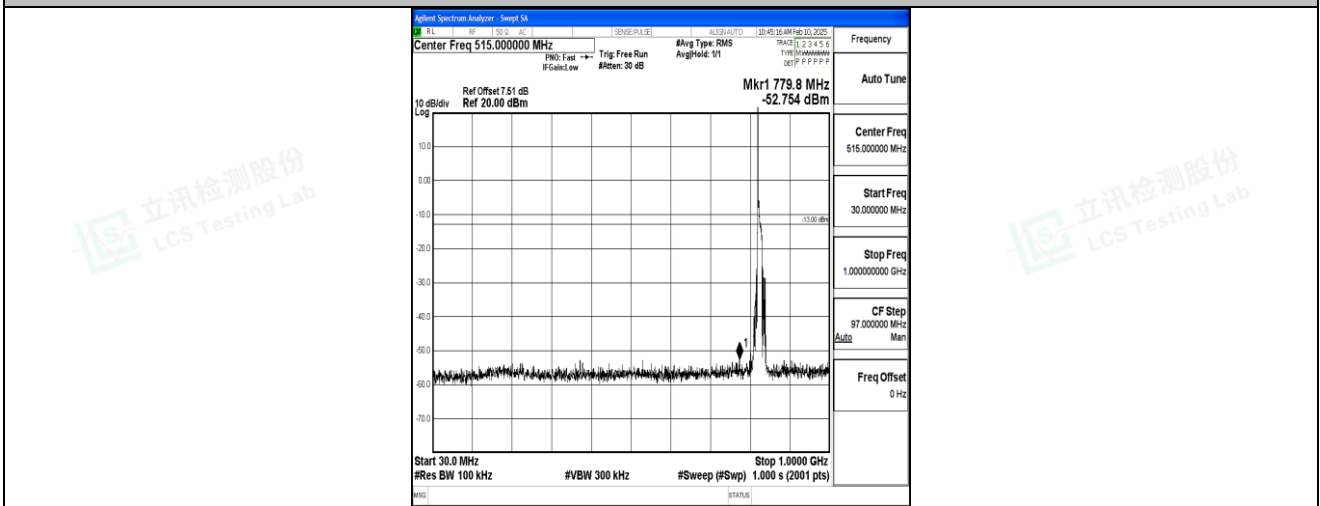

Band5_10MHz_16QAM_20450_1RB#0_30~1000_30~1000