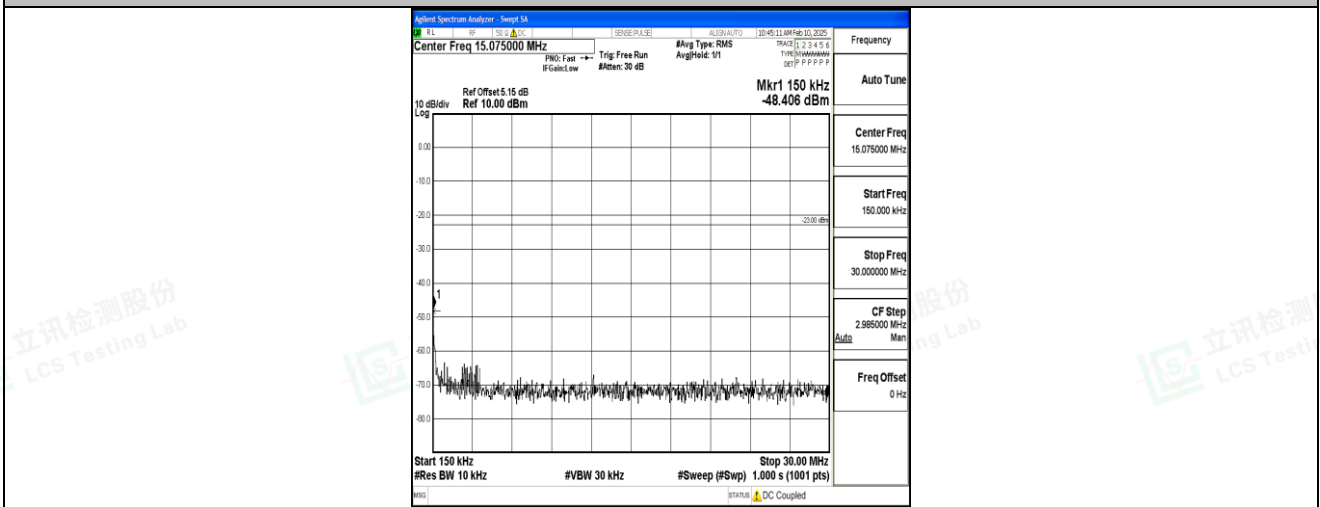

Band5_10MHz_16QAM_20450_1RB#0_0.15~30_0.15~30