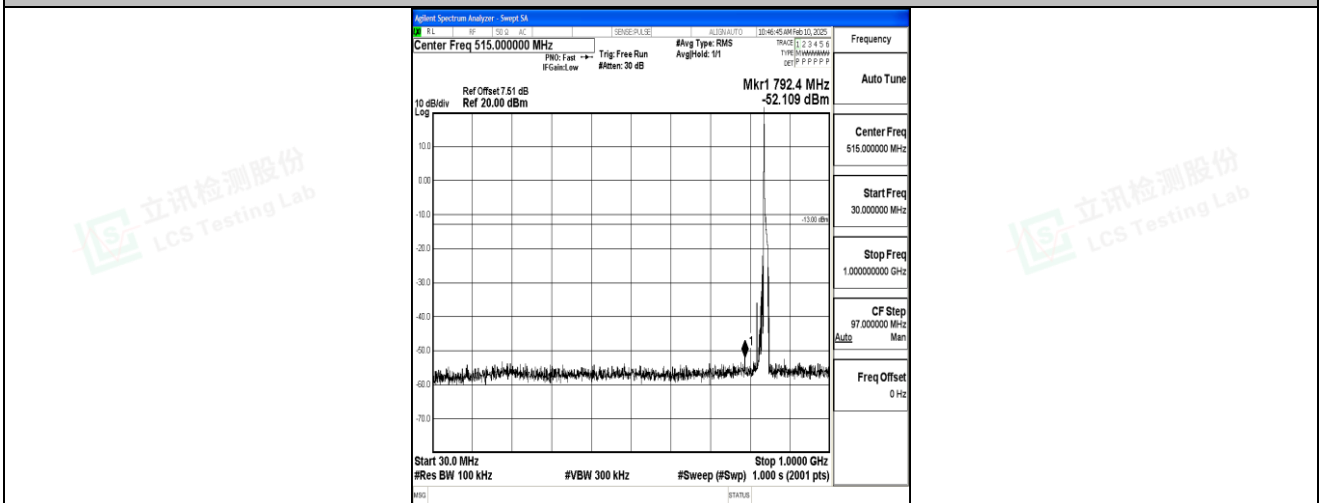

Band5_10MHz_QPSK_20600_1RB#0_30~1000_30~1000