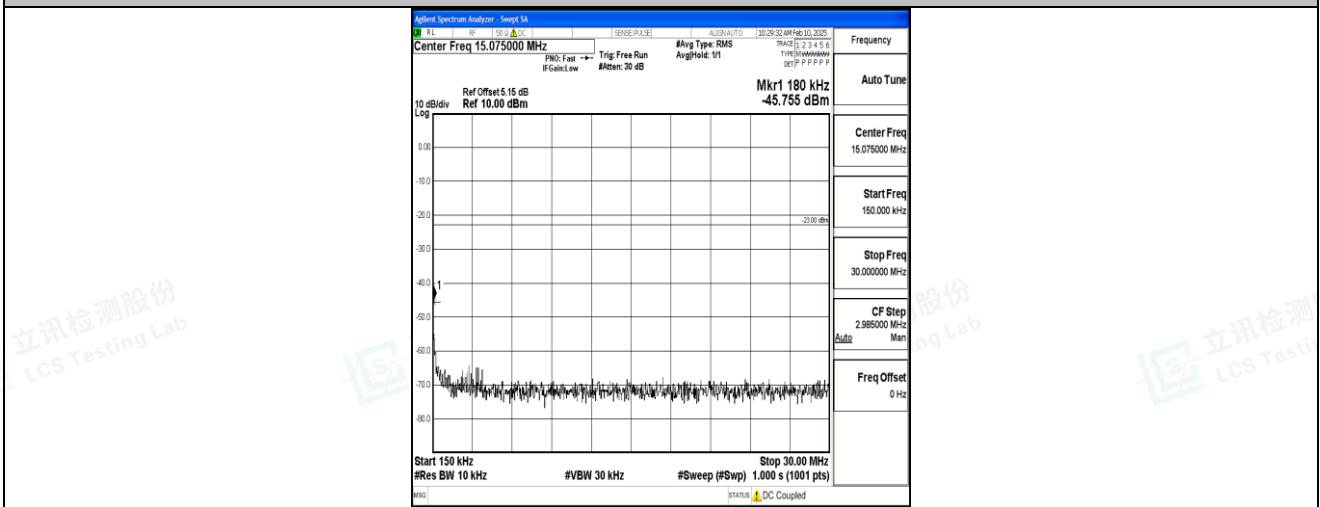

Band5_5MHz_QPSK_20525_1RB#0_3000~10000_3000~10000

Band5_5MHz_16QAM_20525_1RB#0_0.009~0.15_0.009~0.15

Band5_5MHz_16QAM_20525_1RB#0_0.15~30_0.15~30

Band5_5MHz_QPSK_20625_1RB#0_0.009~0.15_0.009~0.15

Band5_5MHz_QPSK_20625_1RB#0_0.15~30_0.15~30