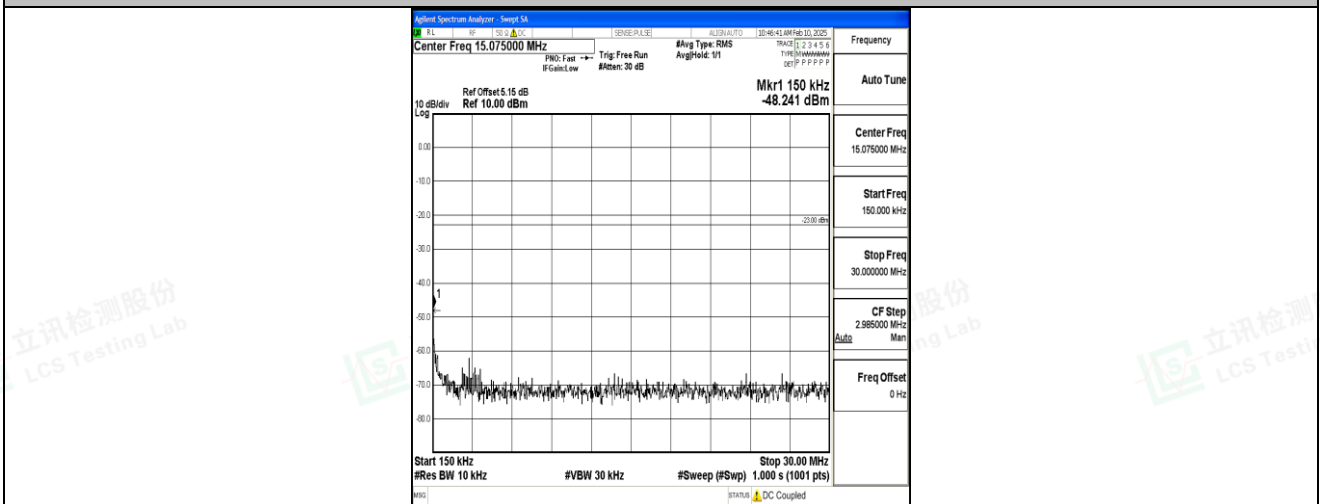

Band5_10MHz_QPSK_20600_1RB#0_0.15~30_0.15~30