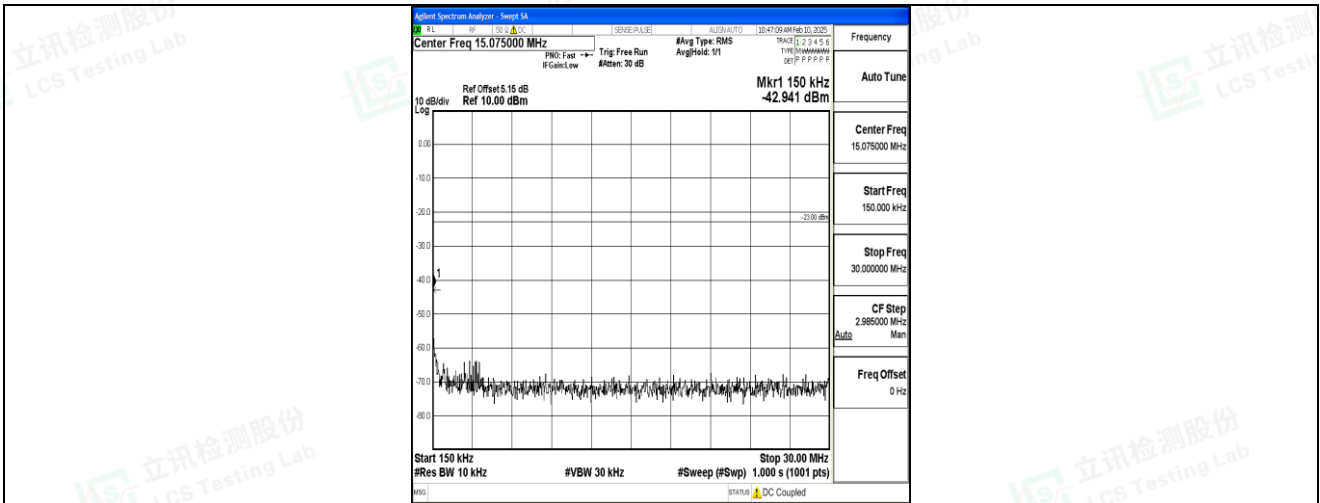

Band5_10MHz_16QAM_20600_1RB#0_0.15~30_0.15~30