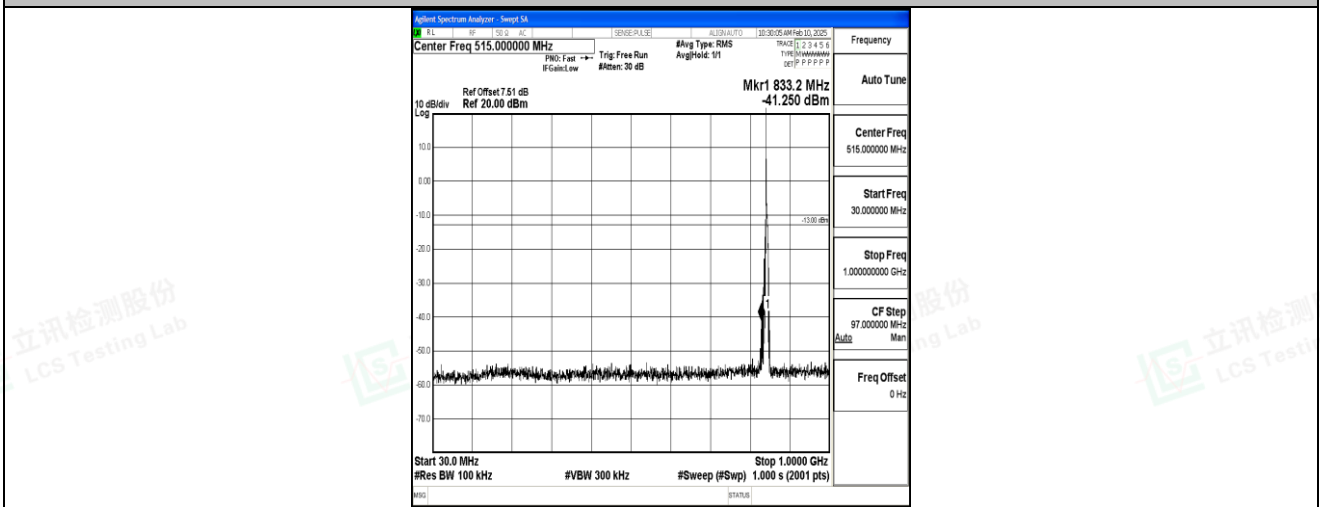

Band5_5MHz_QPSK_20625_1RB#0_30~1000_30~1000

Band5_5MHz_QPSK_20625_1RB#0_1000~3000_1000~3000

Band5_5MHz_QPSK_20625_1RB#0_3000~10000_3000~10000

Band5_5MHz_16QAM_20625_1RB#0_0.009~0.15_0.009~0.15

Band5_5MHz_16QAM_20625_1RB#0_0.15~30_0.15~30