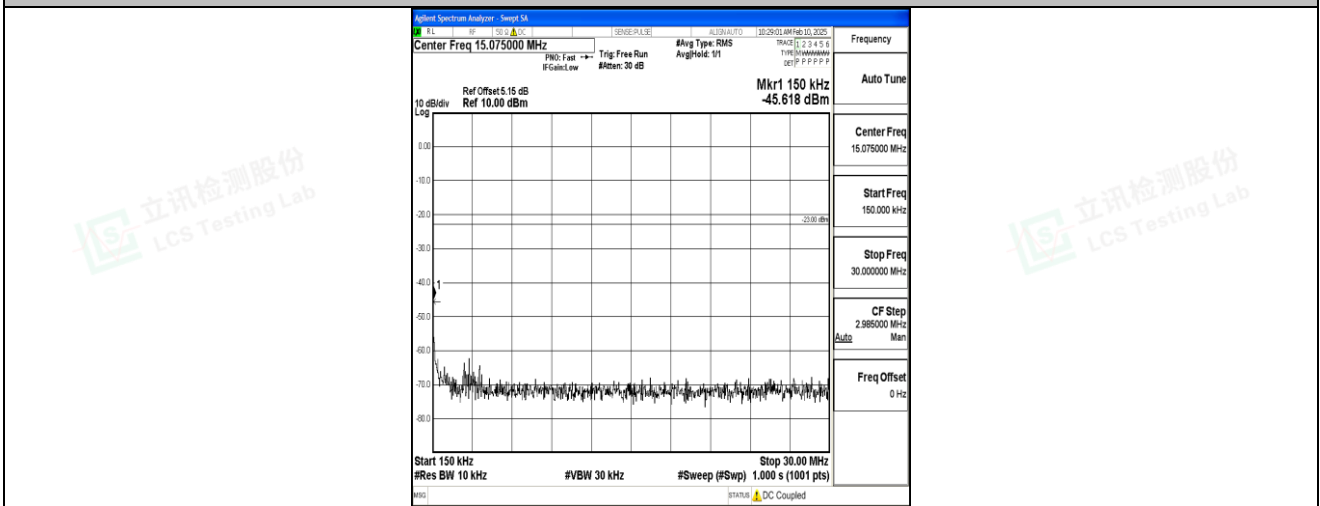

Band5_5MHz_QPSK_20525_1RB#0_3000~10000_3000~10000

Band5_5MHz_16QAM_20525_1RB#0_0.009~0.15_0.009~0.15

Band5_5MHz_16QAM_20525_1RB#0_0.15~30_0.15~30

Band5_5MHz_QPSK_20625_1RB#0_0.009~0.15_0.009~0.15

Band5_5MHz_QPSK_20625_1RB#0_0.15~30_0.15~30