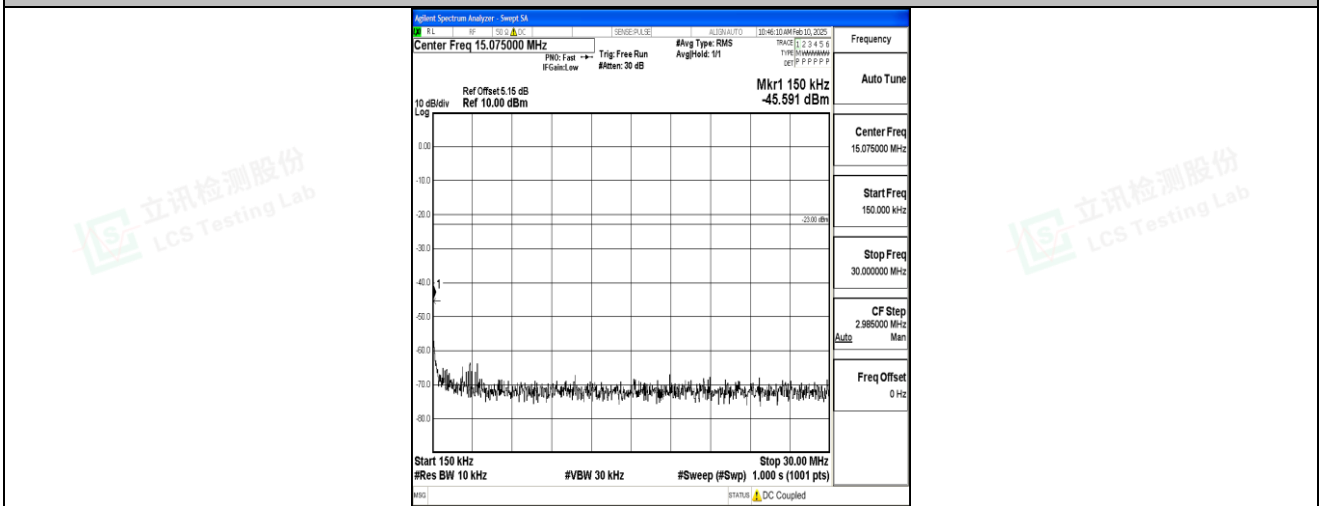

Band5_10MHz_16QAM_20525_1RB#0_0.15~30_0.15~30