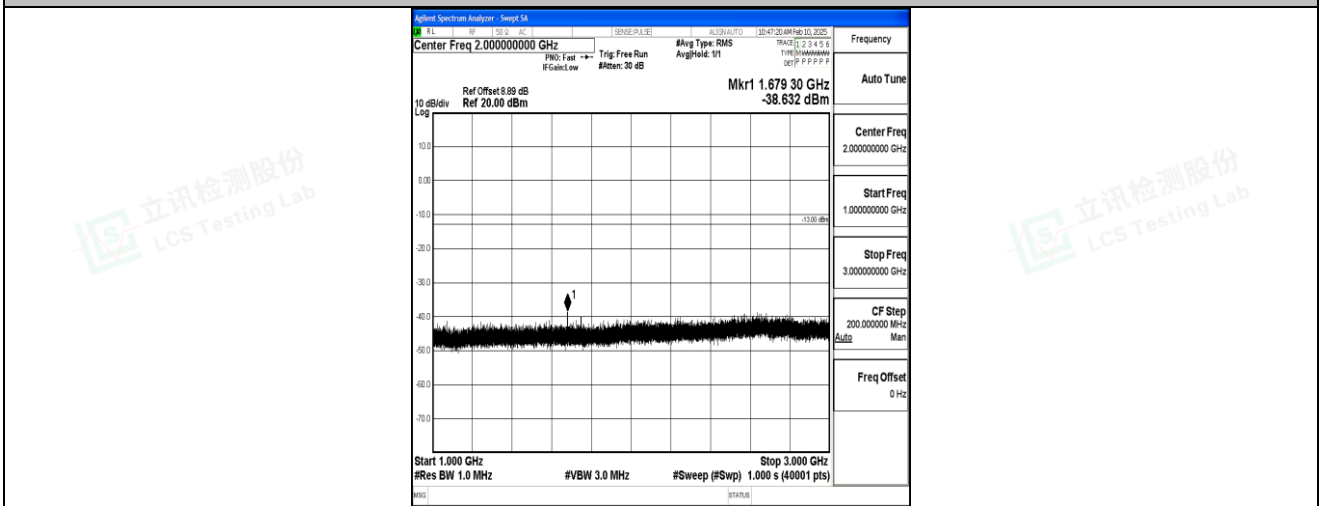

Band5_10MHz_16QAM_20600_1RB#0_0.009~0.15_0.009~0.15

Band5_10MHz_16QAM_20600_1RB#0_0.15~30_0.15~30

Band5_10MHz_16QAM_20600_1RB#0_30~1000_30~1000

Band5_10MHz_16QAM_20600_1RB#0_1000~3000_1000~3000

Shenzhen LCS Compliance Testing Laboratory Ltd.
 Add: 101, 201 Bldg A & 301 Bldg C, Juji Industrial Park Yabianxueziwei, Shajing Street,
 Baoan District, Shenzhen, 518000, China
 Tel: +(86) 0755-82591330 | E-mail: webmaster@lcs-cert.com | Web: www.lcs-cert.com
 Scan code to check authenticity