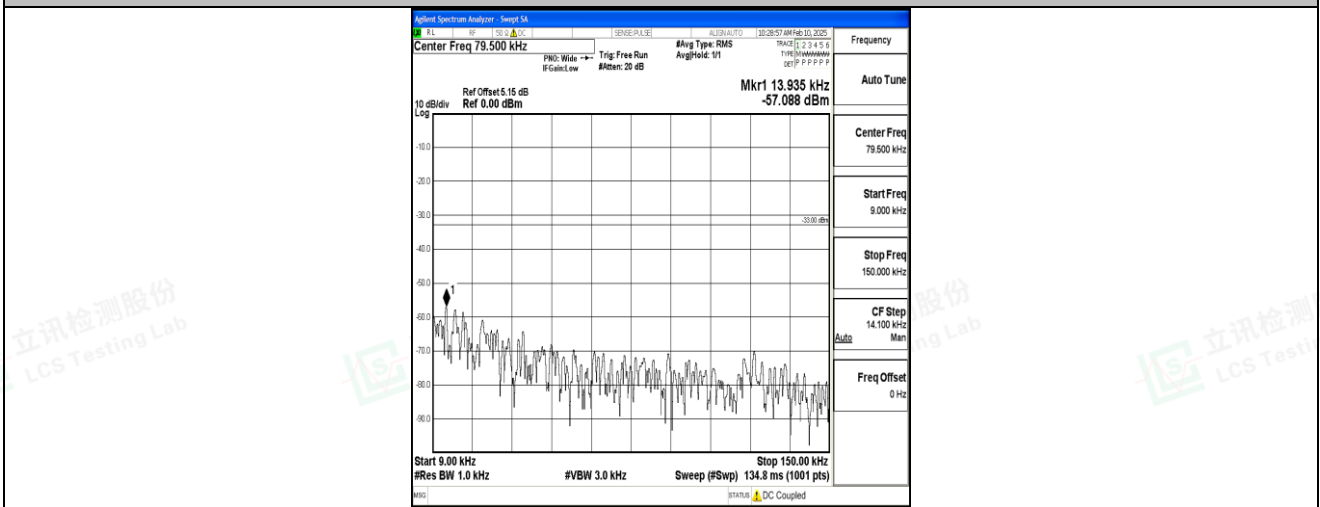

Band5_5MHz_QPSK_20525_1RB#0_3000~10000_3000~10000

Band5_5MHz_16QAM_20525_1RB#0_0.009~0.15_0.009~0.15

Band5_5MHz_16QAM_20525_1RB#0_0.15~30_0.15~30

Band5_5MHz_QPSK_20625_1RB#0_0.009~0.15_0.009~0.15

Band5_5MHz_QPSK_20625_1RB#0_0.15~30_0.15~30