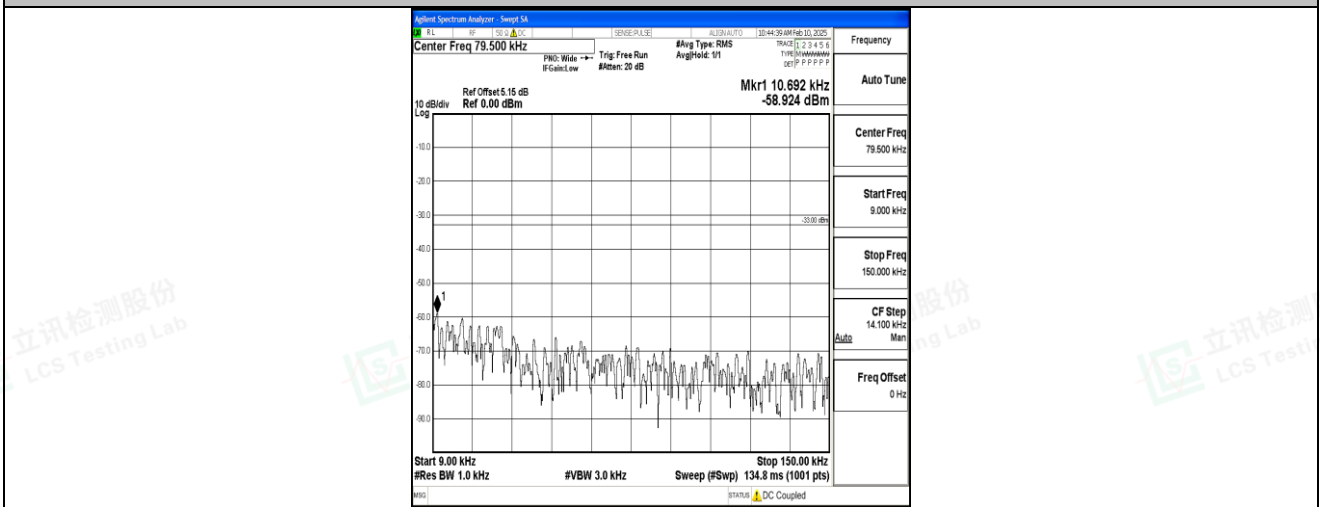

Band5_5MHz_16QAM_20625_1RB#0_30~1000_30~1000

Band5_5MHz_16QAM_20625_1RB#0_1000~3000_1000~3000

Band5_5MHz_16QAM_20625_1RB#0_3000~10000_3000~10000

Band5_10MHz_QPSK_20450_1RB#0_0.009~0.15_0.009~0.15

Band5_10MHz_QPSK_20450_1RB#0_0.15~30_0.15~30