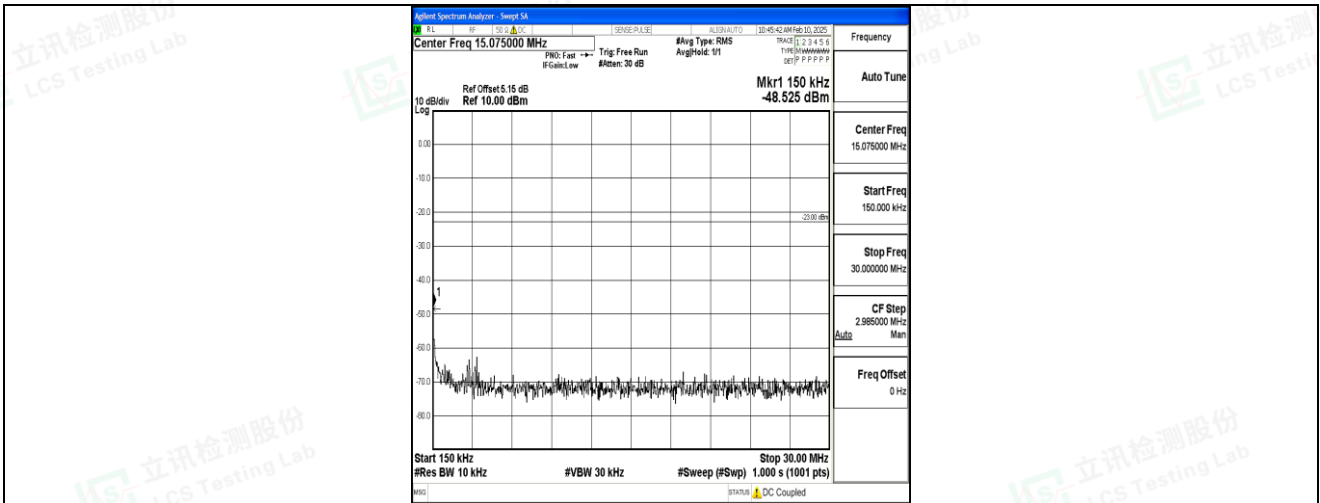

Band5_10MHz_QPSK_20525_1RB#0_0.15~30_0.15~30