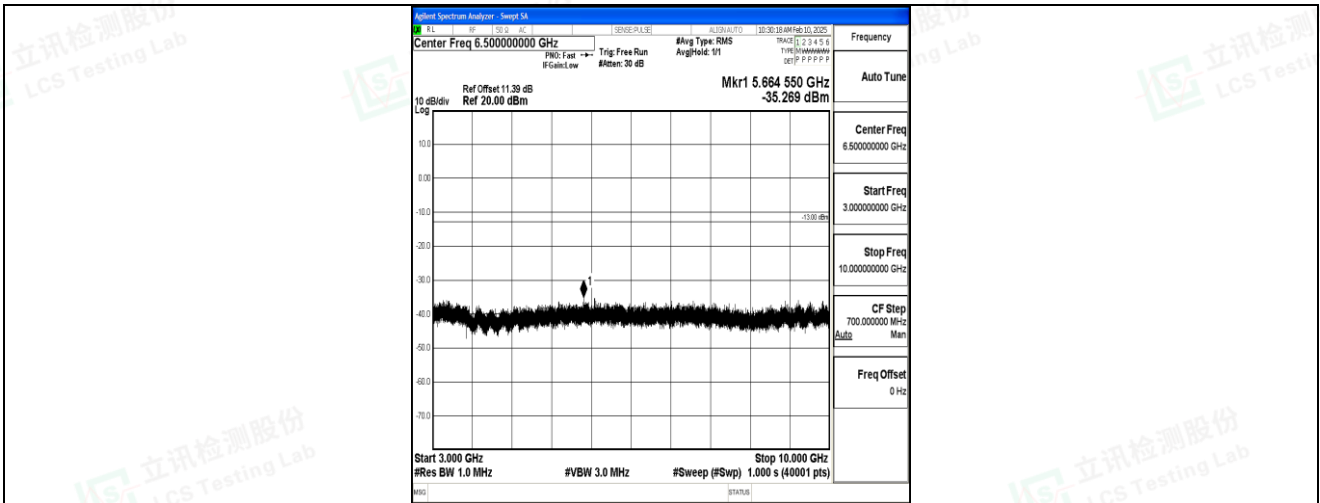

Band5_5MHz_16QAM_20625_1RB#0_3000~10000_3000~10000