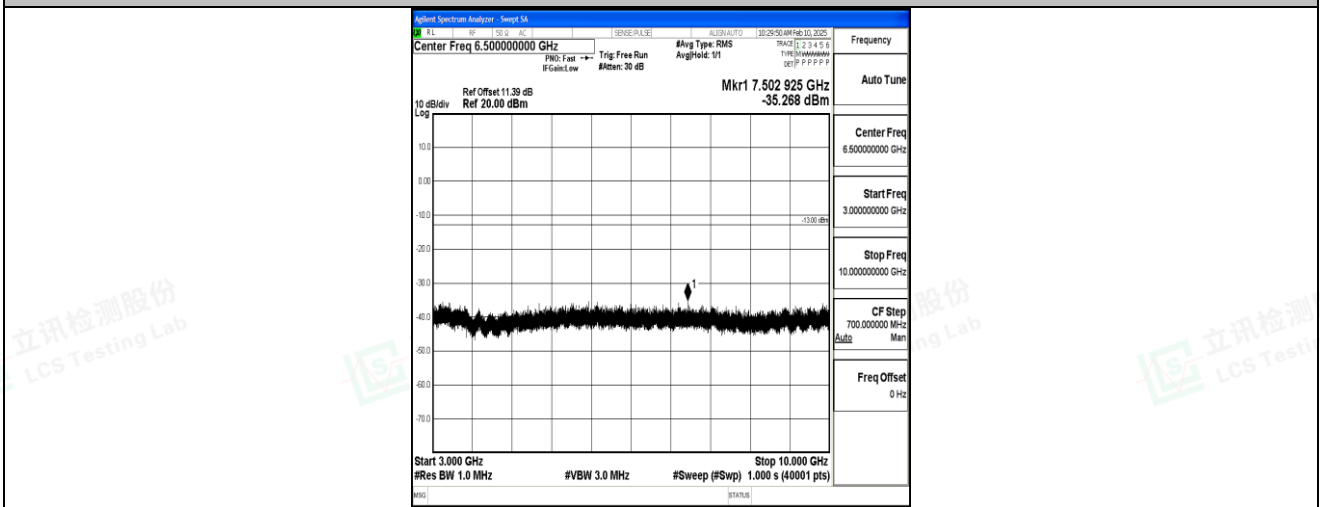

Band5_5MHz_QPSK_20625_1RB#0_3000~10000_3000~10000