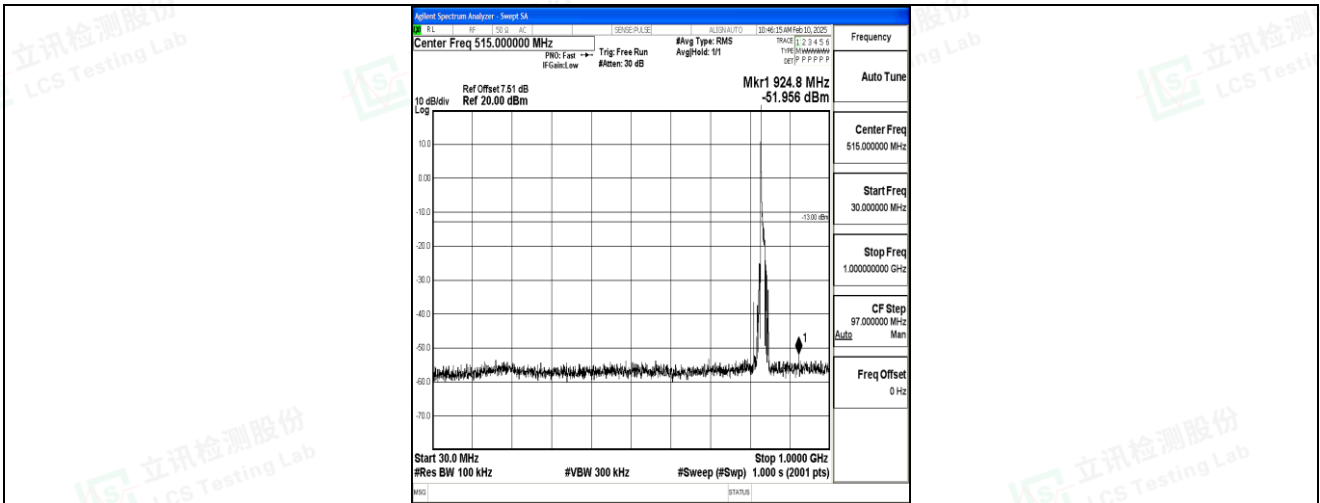

Band5_10MHz_16QAM_20525_1RB#0_30~1000_30~1000