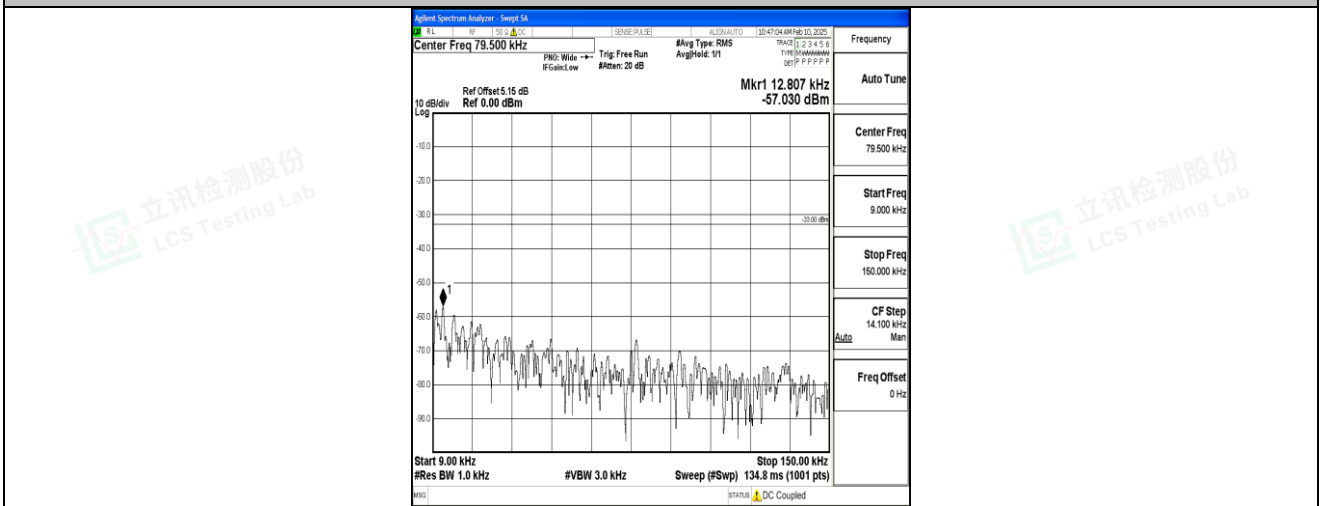

Band5_10MHz_QPSK_20600_1RB#0_0.009~0.15_0.009~0.15

Band5_10MHz_QPSK_20600_1RB#0_0.15~30_0.15~30

Band5_10MHz_QPSK_20600_1RB#0_30~1000_30~1000

Band5_10MHz_QPSK_20600_1RB#0_1000~3000_1000~3000

Band5_10MHz_QPSK_20600_1RB#0_3000~10000_3000~10000