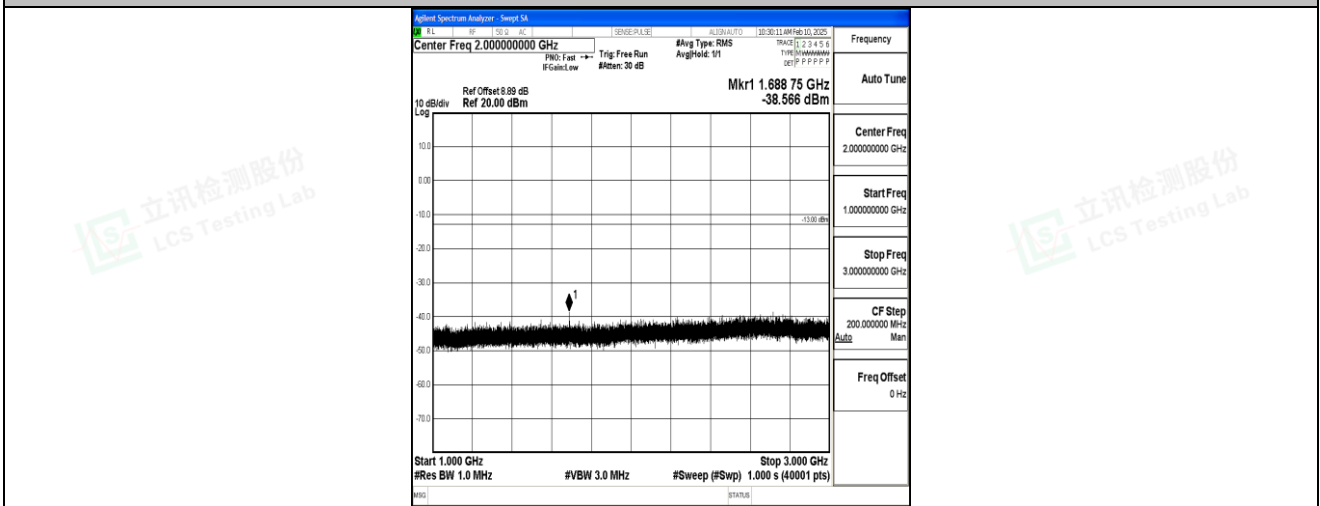

Band5_5MHz_16QAM_20625_1RB#0_1000~3000_1000~3000