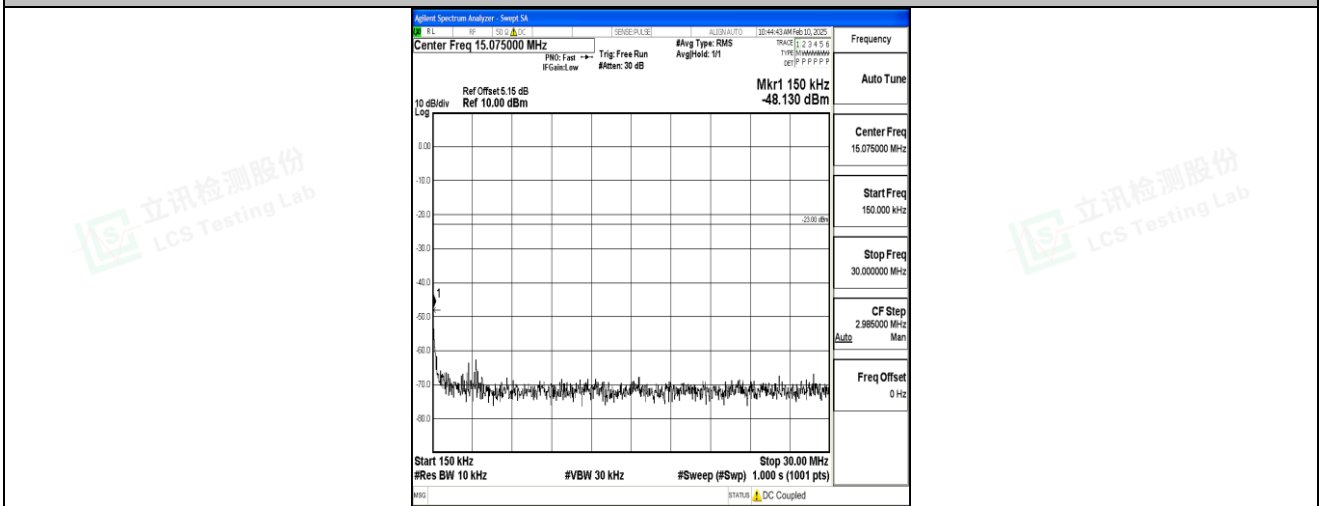

Band5_10MHz_QPSK_20450_1RB#0_0.15~30_0.15~30