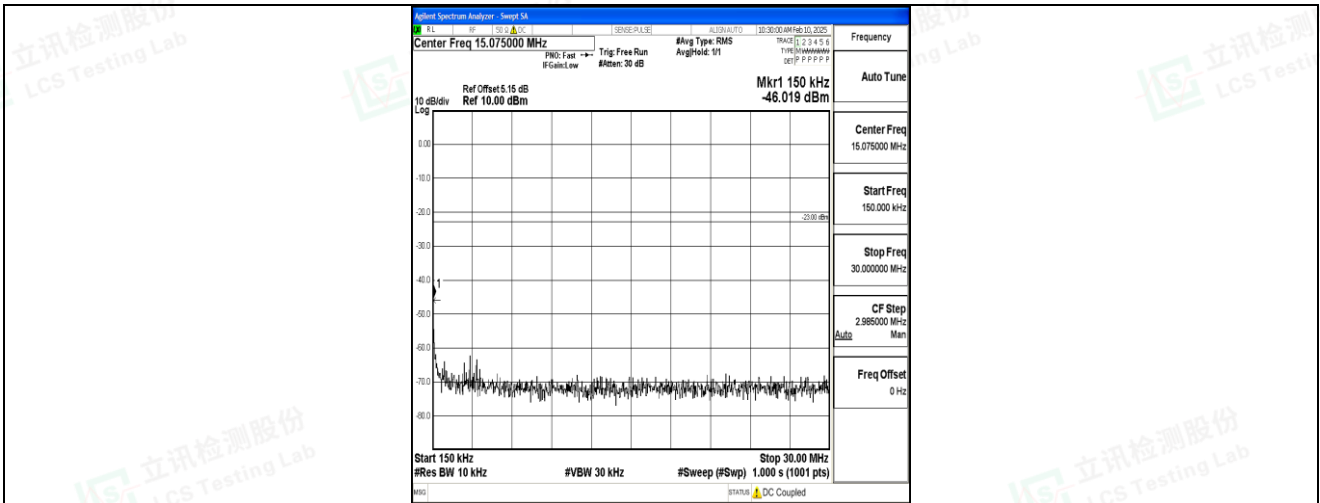

Band5_5MHz_QPSK_20625_1RB#0_30~1000_30~1000

Band5_5MHz_QPSK_20625_1RB#0_1000~3000_1000~3000

Band5_5MHz_QPSK_20625_1RB#0_3000~10000_3000~10000

Band5_5MHz_16QAM_20625_1RB#0_0.009~0.15_0.009~0.15

Band5_5MHz_16QAM_20625_1RB#0_0.15~30_0.15~30