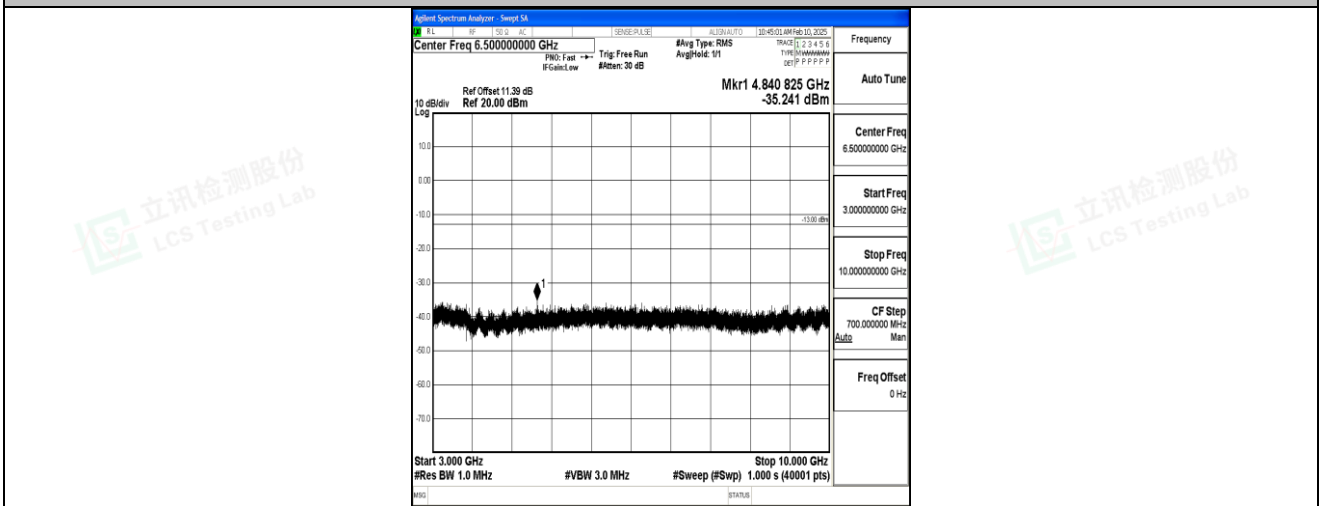

Band5_5MHz_16QAM_20625_1RB#0_30~1000_30~1000

Band5_5MHz_16QAM_20625_1RB#0_1000~3000_1000~3000

Band5_5MHz_16QAM_20625_1RB#0_3000~10000_3000~10000

Band5_10MHz_QPSK_20450_1RB#0_0.009~0.15_0.009~0.15

Band5_10MHz_QPSK_20450_1RB#0_0.15~30_0.15~30

Band5_10MHz_QPSK_20450_1RB#0_30~1000_30~1000

Band5_10MHz_QPSK_20450_1RB#0_1000~3000_1000~3000

Band5_10MHz_QPSK_20450_1RB#0_3000~10000_3000~10000

Shenzhen LCS Compliance Testing Laboratory Ltd.
 Add: 101, 201 Bldg A & 301 Bldg C, Juji Industrial Park Yabianxueziwei, Shajing Street,
 Baoan District, Shenzhen, 518000, China
 Tel: +(86) 0755-82591330 | E-mail: webmaster@lcs-cert.com | Web: www.lcs-cert.com
 Scan code to check authenticity