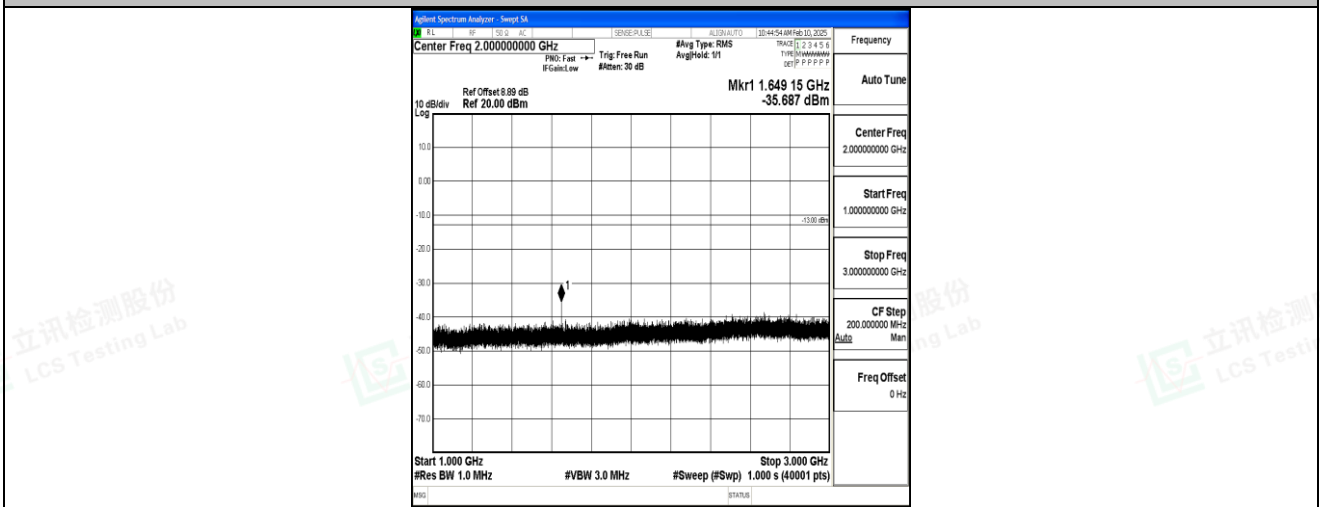

Band5_10MHz_QPSK_20450_1RB#0_1000~3000_1000~3000