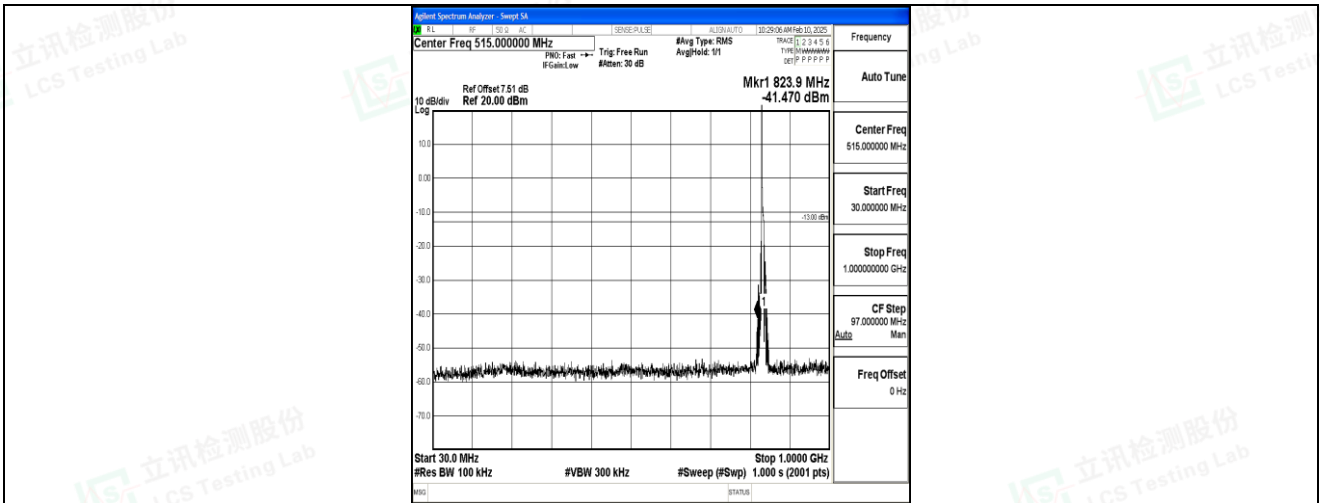

Band5_5MHz_QPSK_20525_1RB#0_3000~10000_3000~10000

Band5_5MHz_16QAM_20525_1RB#0_0.009~0.15_0.009~0.15

Band5_5MHz_16QAM_20525_1RB#0_0.15~30_0.15~30

Band5_5MHz_QPSK_20625_1RB#0_0.009~0.15_0.009~0.15

Band5_5MHz_QPSK_20625_1RB#0_0.15~30_0.15~30