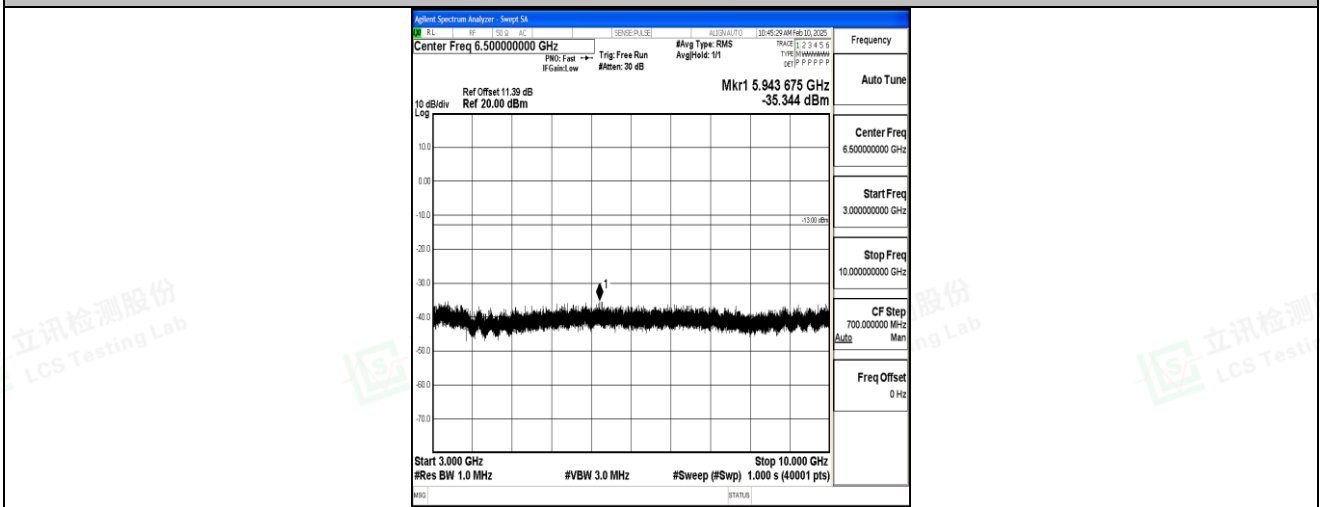

Band5_10MHz_16QAM_20450_1RB#0_0.009~0.15_0.009~0.15

Band5_10MHz_16QAM_20450_1RB#0_0.15~30_0.15~30

Band5_10MHz_16QAM_20450_1RB#0_30~1000_30~1000

Band5_10MHz_16QAM_20450_1RB#0_1000~3000_1000~3000

Band5_10MHz_16QAM_20450_1RB#0_3000~10000_3000~10000