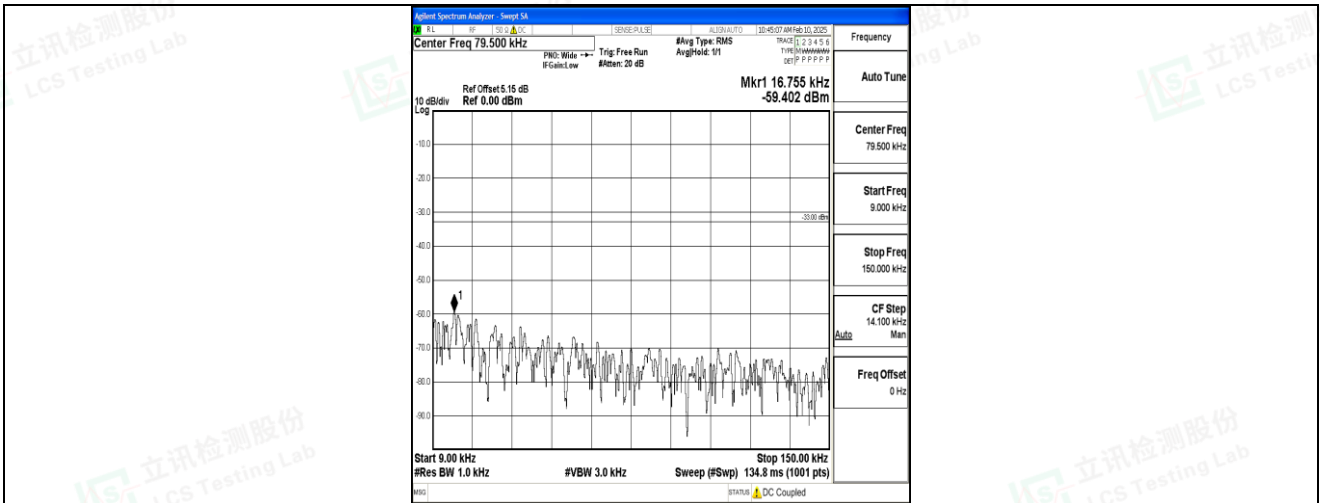

Band5_10MHz_QPSK_20450_1RB#0_30~1000_30~1000

Band5_10MHz_QPSK_20450_1RB#0_1000~3000_1000~3000

Band5_10MHz_QPSK_20450_1RB#0_3000~10000_3000~10000

Shenzhen LCS Compliance Testing Laboratory Ltd.
 Add: 101, 201 Bldg A & 301 Bldg C, Juji Industrial Park Yabianxueziwei, Shajing Street,
 Baoan District, Shenzhen, 518000, China
 Tel: +(86) 0755-82591330 | E-mail: webmaster@lcs-cert.com | Web: www.lcs-cert.com
 Scan code to check authenticity