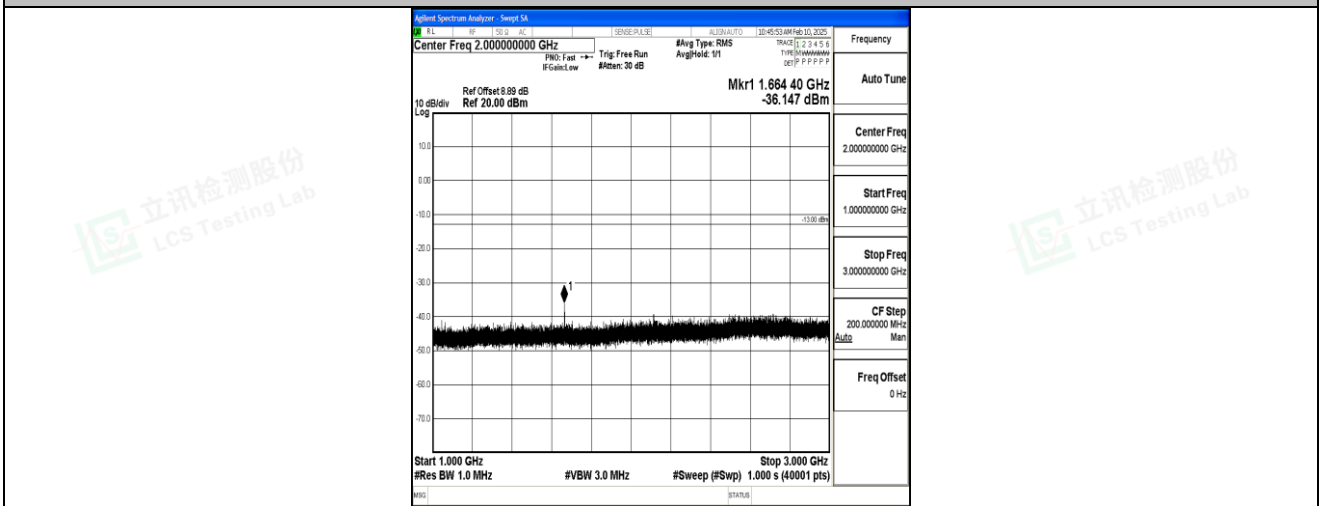

Band5_10MHz_QPSK_20525_1RB#0_0.009~0.15_0.009~0.15

Band5_10MHz_QPSK_20525_1RB#0_0.15~30_0.15~30

Band5_10MHz_QPSK_20525_1RB#0_30~1000_30~1000

Band5_10MHz_QPSK_20525_1RB#0_1000~3000_1000~3000

Band5_10MHz_QPSK_20525_1RB#0_3000~10000_3000~10000