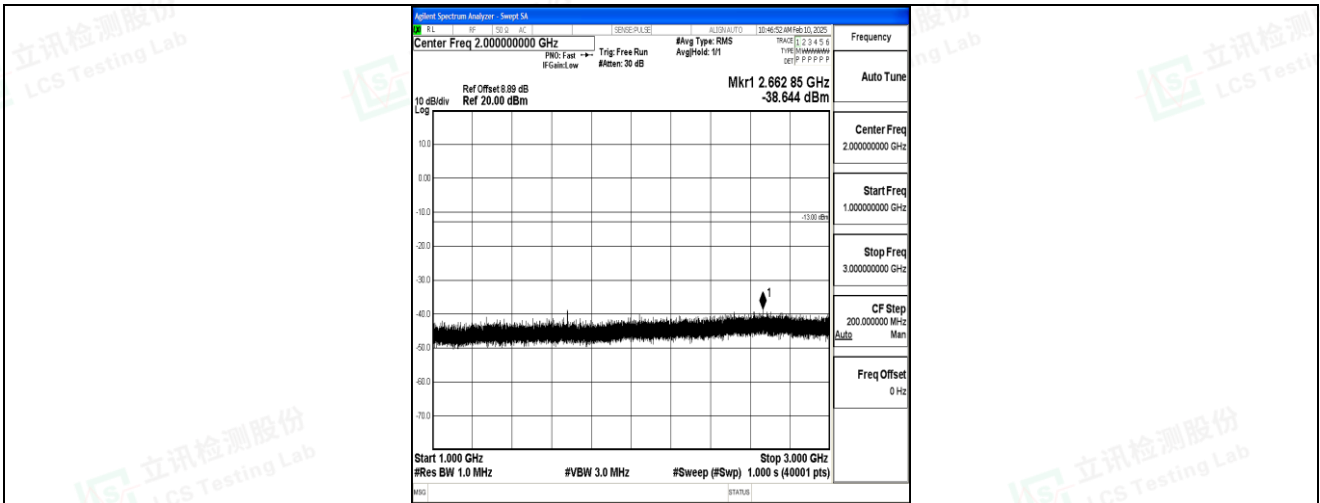

Band5_10MHz_QPSK_20600_1RB#0_0.009~0.15_0.009~0.15

Band5_10MHz_QPSK_20600_1RB#0_0.15~30_0.15~30

Band5_10MHz_QPSK_20600_1RB#0_30~1000_30~1000

Band5_10MHz_QPSK_20600_1RB#0_1000~3000_1000~3000

Band5_10MHz_QPSK_20600_1RB#0_3000~10000_3000~10000