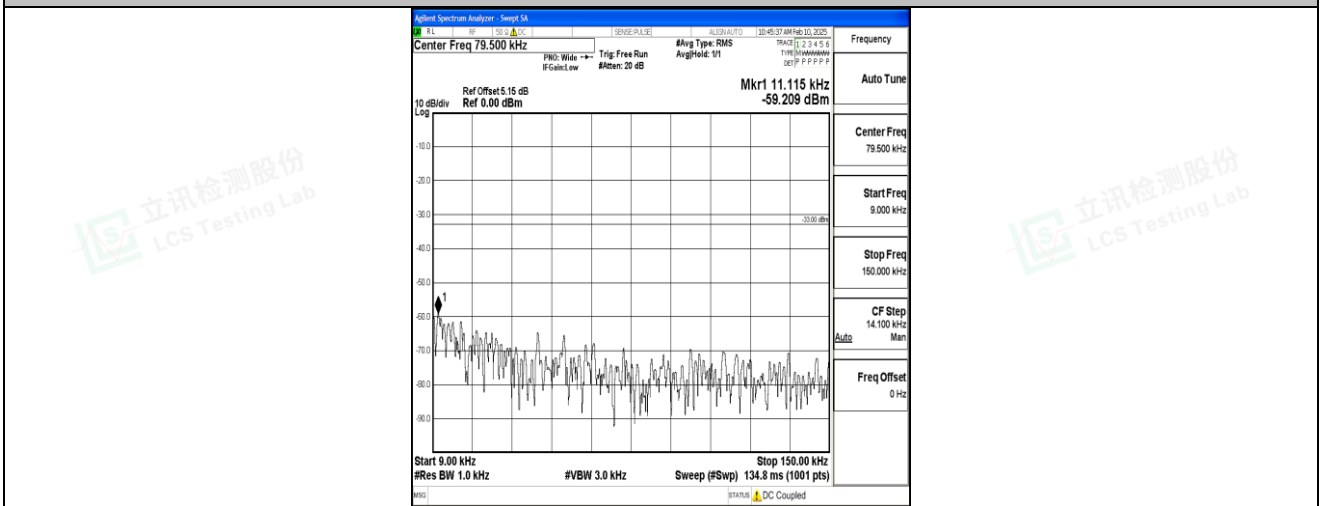

Band5_10MHz_16QAM_20450_1RB#0_0.009~0.15_0.009~0.15

Band5_10MHz_16QAM_20450_1RB#0_0.15~30_0.15~30

Band5_10MHz_16QAM_20450_1RB#0_30~1000_30~1000

Band5_10MHz_16QAM_20450_1RB#0_1000~3000_1000~3000

Band5_10MHz_16QAM_20450_1RB#0_3000~10000_3000~10000