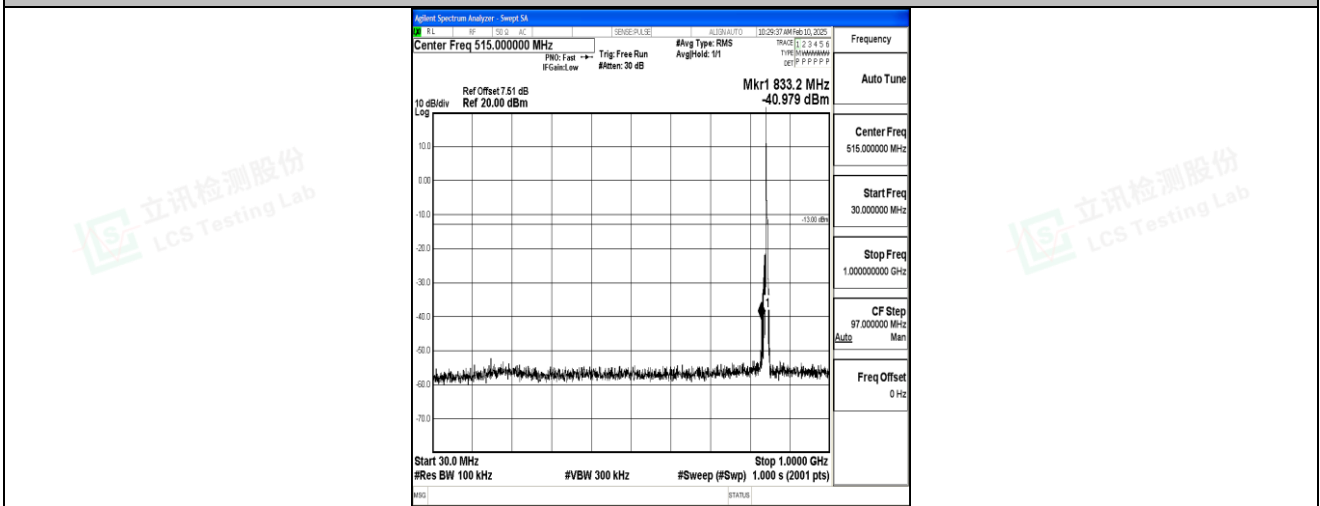

Band5_5MHz_QPSK_20525_1RB#0_3000~10000_3000~10000

Band5_5MHz_16QAM_20525_1RB#0_0.009~0.15_0.009~0.15

Band5_5MHz_16QAM_20525_1RB#0_0.15~30_0.15~30

Band5_5MHz_QPSK_20625_1RB#0_0.009~0.15_0.009~0.15

Band5_5MHz_QPSK_20625_1RB#0_0.15~30_0.15~30