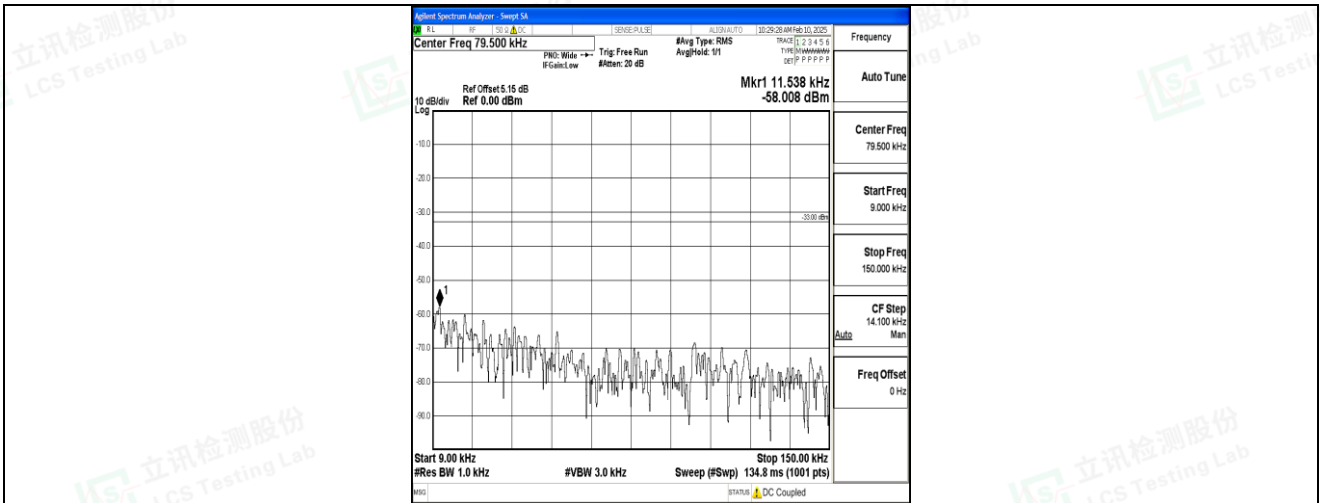

Band5_5MHz_QPSK_20525_1RB#0_3000~10000_3000~10000

Band5_5MHz_16QAM_20525_1RB#0_0.009~0.15_0.009~0.15

Band5_5MHz_16QAM_20525_1RB#0_0.15~30_0.15~30

Band5_5MHz_QPSK_20625_1RB#0_0.009~0.15_0.009~0.15

Band5_5MHz_QPSK_20625_1RB#0_0.15~30_0.15~30