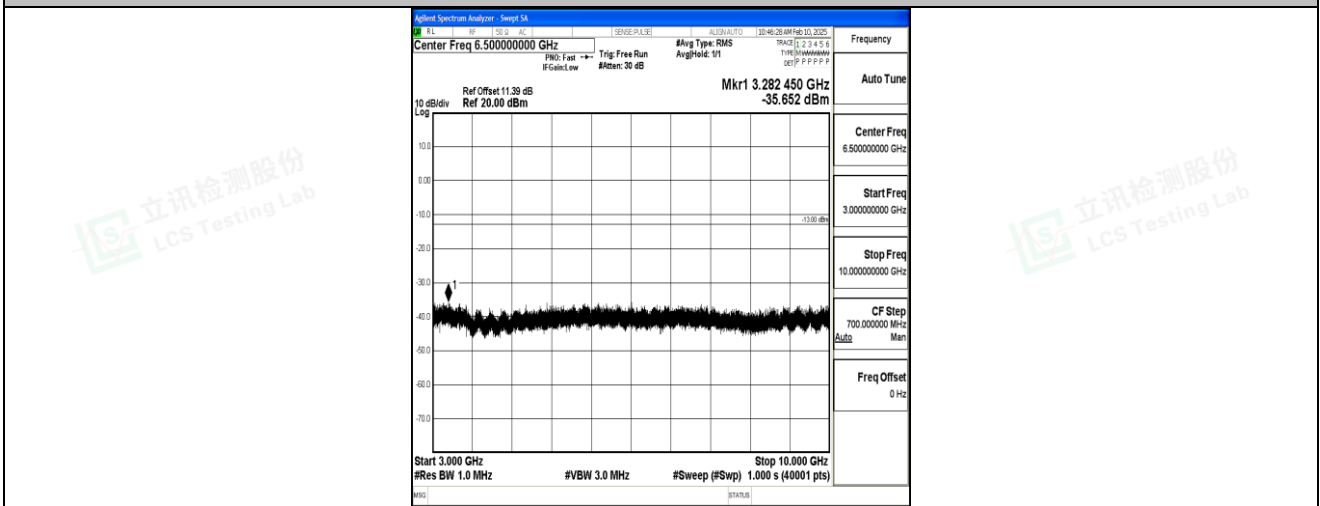

Band5_10MHz_16QAM_20525_1RB#0_0.009~0.15_0.009~0.15

Band5_10MHz_16QAM_20525_1RB#0_0.15~30_0.15~30

Band5_10MHz_16QAM_20525_1RB#0_30~1000_30~1000

Band5_10MHz_16QAM_20525_1RB#0_1000~3000_1000~3000

Band5_10MHz_16QAM_20525_1RB#0_3000~10000_3000~10000