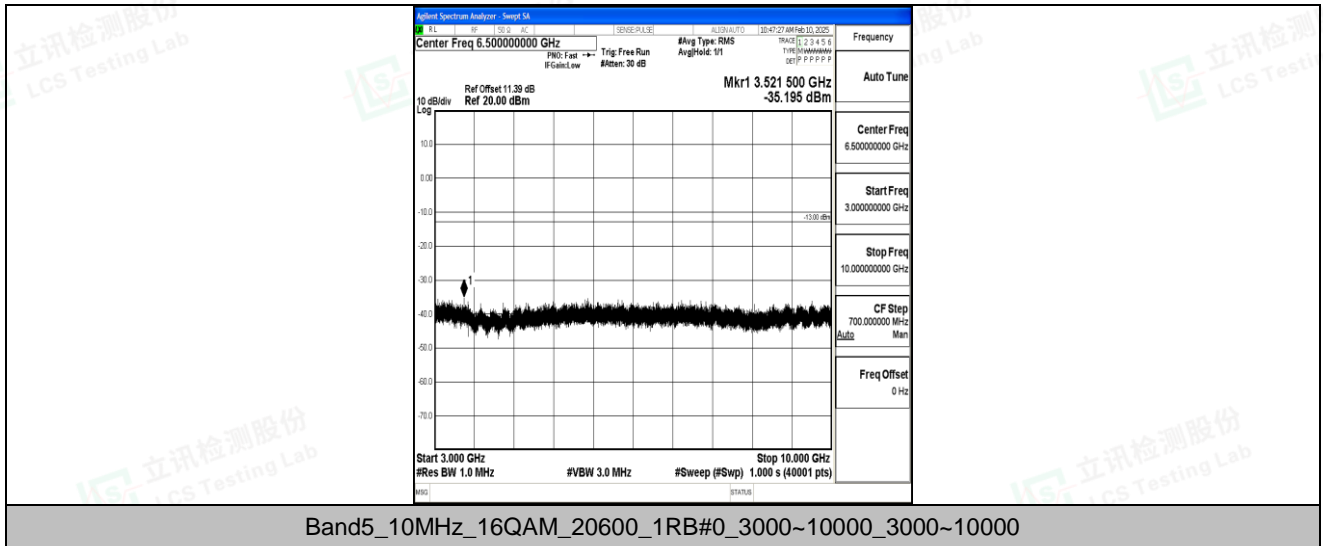

Band5_10MHz_16QAM_20600_1RB#0_0.009~0.15_0.009~0.15

Band5_10MHz_16QAM_20600_1RB#0_0.15~30_0.15~30

Band5_10MHz_16QAM_20600_1RB#0_30~1000_30~1000

Band5_10MHz_16QAM_20600_1RB#0_1000~3000_1000~3000

Shenzhen LCS Compliance Testing Laboratory Ltd.
 Add: 101, 201 Bldg A & 301 Bldg C, Juji Industrial Park Yabianxueziwei, Shajing Street,
 Baoan District, Shenzhen, 518000, China
 Tel: +(86) 0755-82591330 | E-mail: webmaster@lcs-cert.com | Web: www.lcs-cert.com
 Scan code to check authenticity