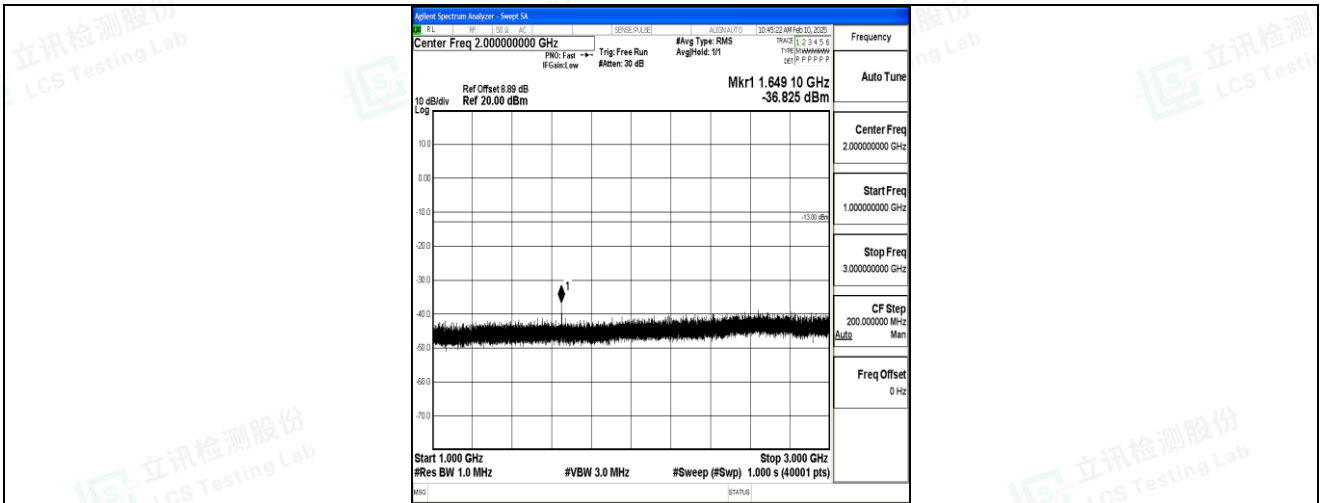

Band5_10MHz_16QAM_20450_1RB#0_1000~3000_1000~3000