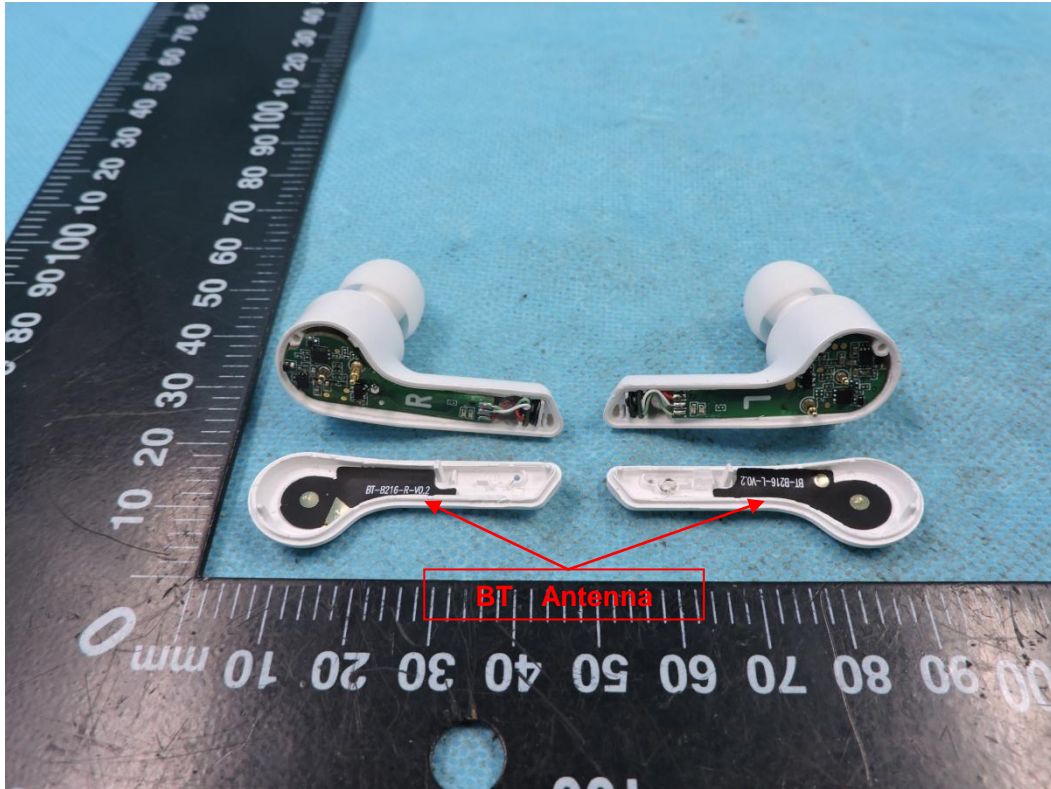

APPENDIX-PHOTOGRAPHS OF EUT CONSTRUCTIONAL DETAILS
FCC ID: Z63-R9B216
Model:RZE-BT1000E

Photo 1

Photo 2

Photo 3

Photo 4

Photo 5

Photo 6