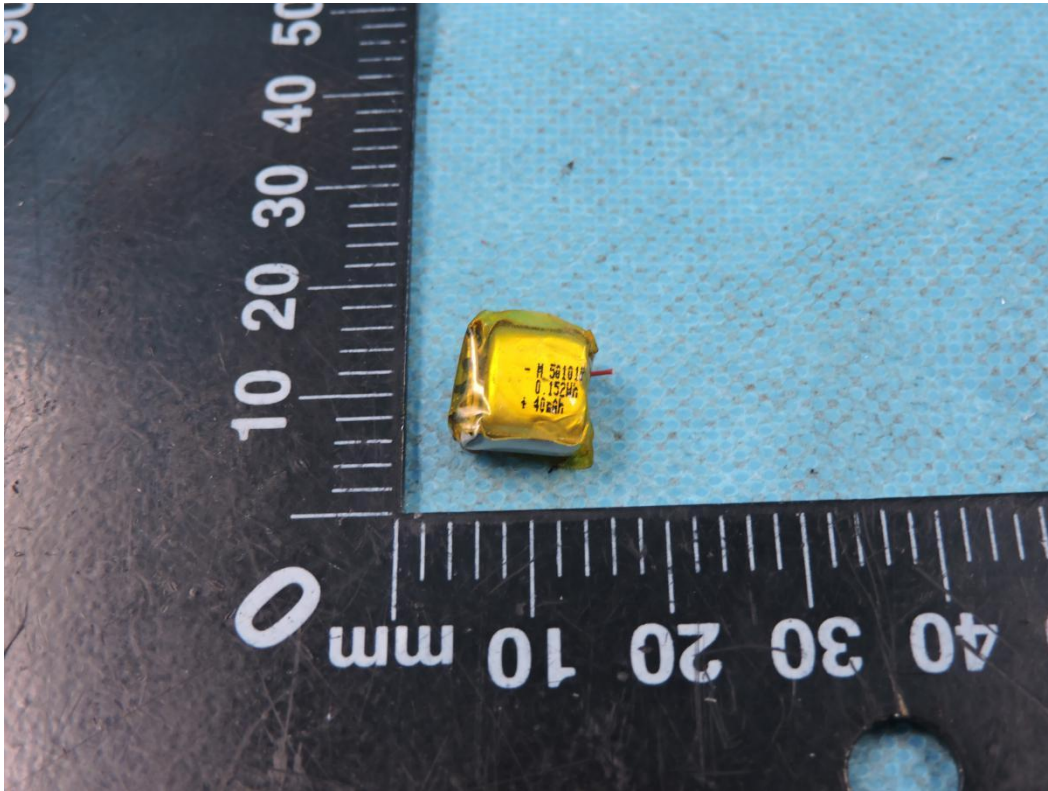

APPENDIX-PHOTOGRAPHS OF EUT CONSTRUCTIONAL DETAILS
FCC ID: Z63-R9B216
Model:RZE-BT1000E

Photo 1

Photo 2

Photo 3

Photo 4

Photo 5

Photo 6