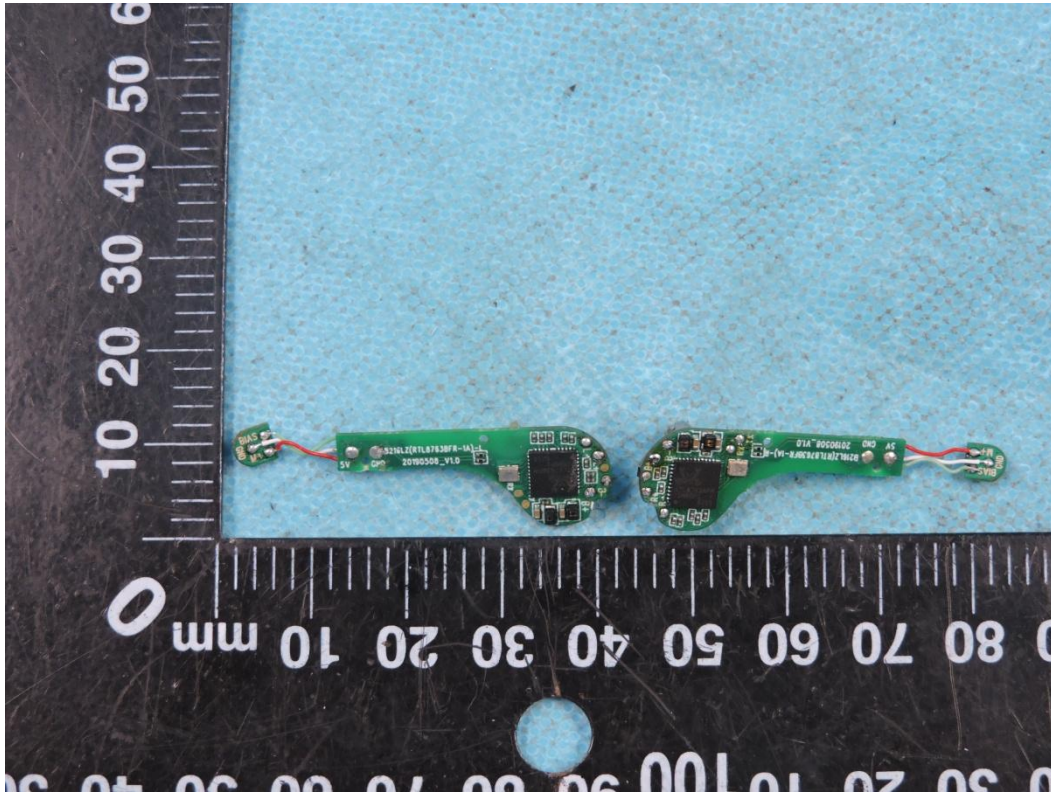

APPENDIX-PHOTOGRAPHS OF EUT CONSTRUCTIONAL DETAILS
FCC ID: Z63-R9B216
Model:RZE-BT1000E

Photo 1

Photo 2

Photo 3

Photo 4

Photo 5

Photo 6