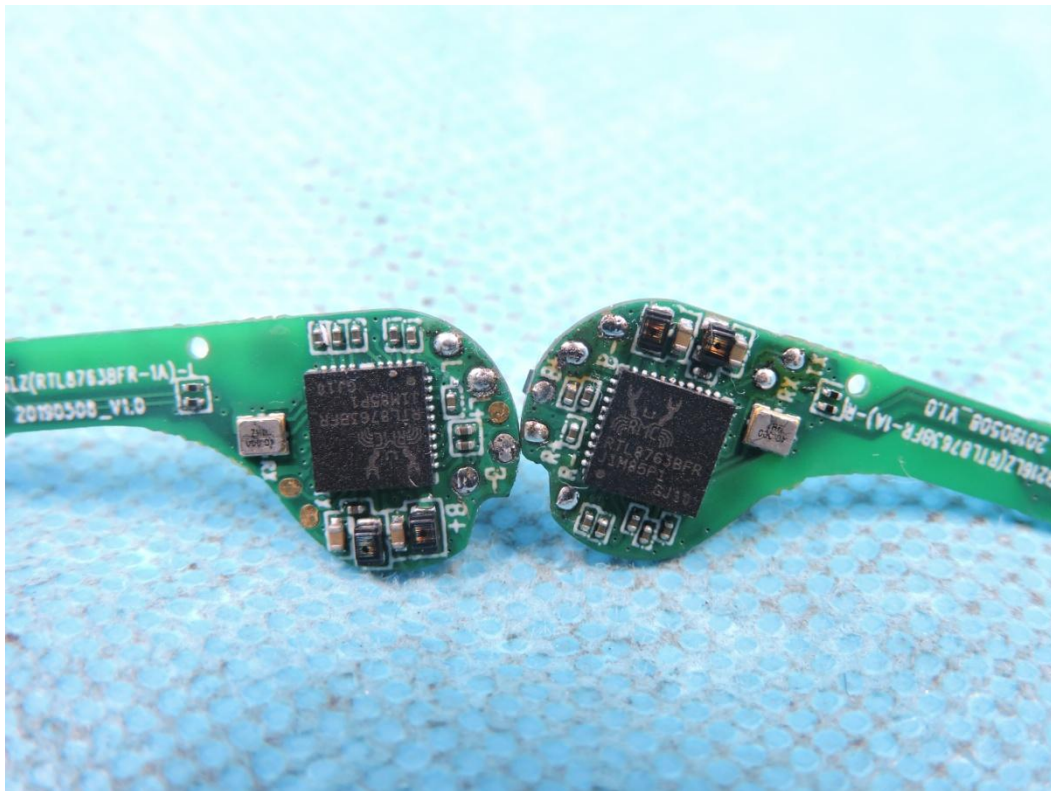

APPENDIX-PHOTOGRAPHS OF EUT CONSTRUCTIONAL DETAILS
FCC ID: Z63-R9B216
Model:RZE-BT1000E

Photo 1

Photo 2

Photo 3

Photo 4

Photo 5

Photo 6