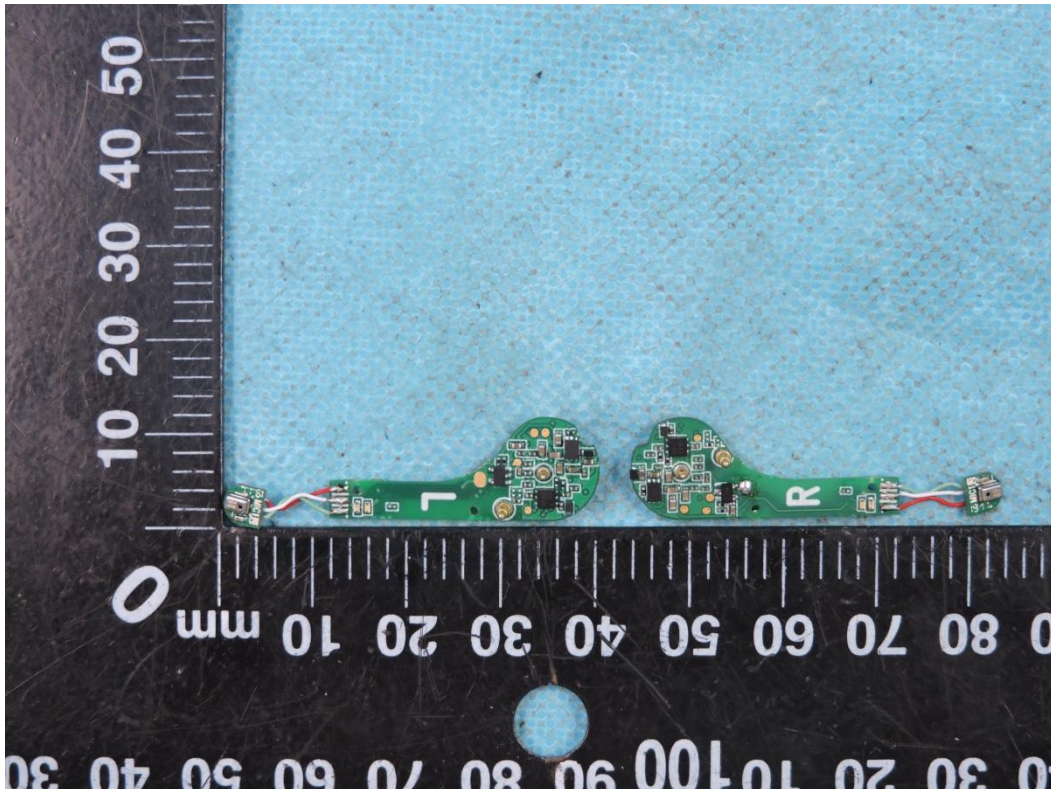

APPENDIX-PHOTOGRAPHS OF EUT CONSTRUCTIONAL DETAILS
FCC ID: Z63-R9B216
Model:RZE-BT1000E

Photo 1

Photo 2

Photo 3

Photo 4

Photo 5

Photo 6