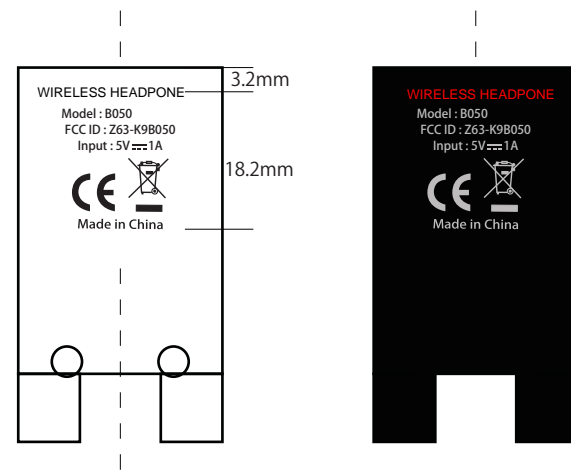

Silk-screen printing on right side of support arm

PANTONE Cool Gray 4C