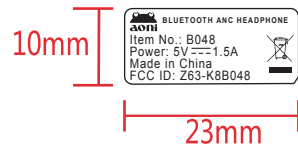

FCC ID: Z63-K8B048

Put the rating label here