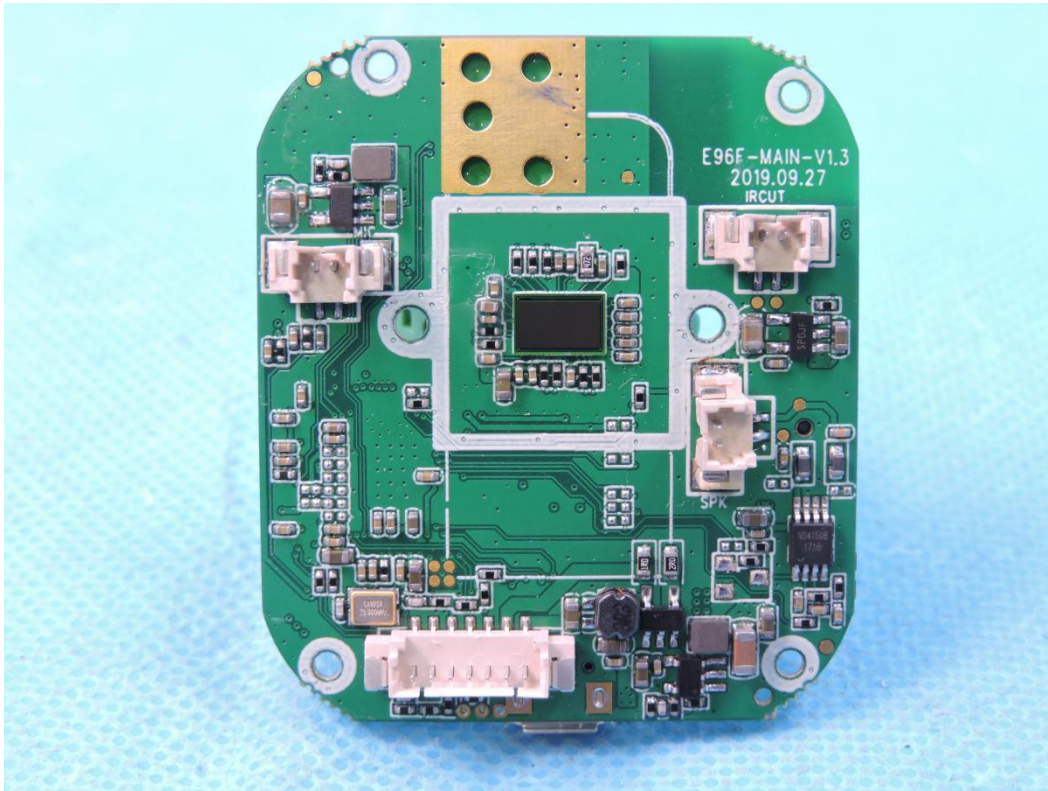

APPENDIX-PHOTOGRAPHS OF EUT CONSTRUCTIONAL DETAILS
FCC ID: Z63-E96F
Model: E96F

Photo 1

Photo 2

Photo 3

Photo 4

Photo 5

Photo 6

Photo 7