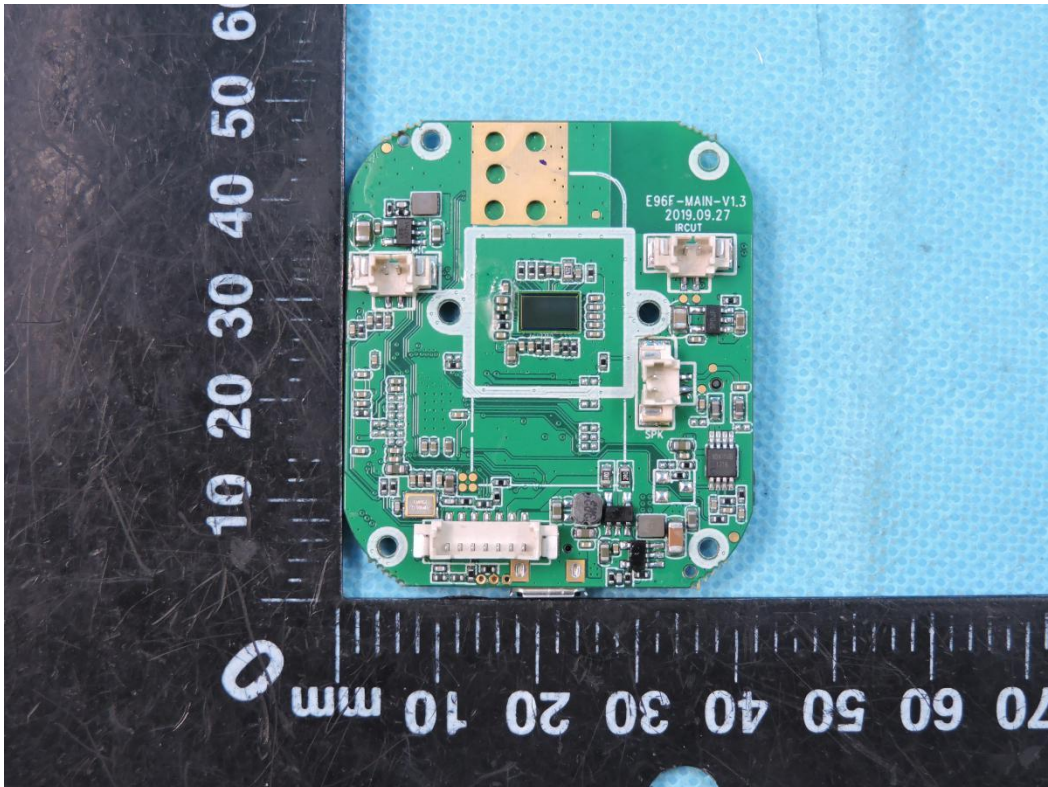

APPENDIX-PHOTOGRAPHS OF EUT CONSTRUCTIONAL DETAILS
FCC ID: Z63-E96F
Model: E96F

Photo 1

Photo 2

Photo 3

Photo 4

Photo 5

Photo 6

Photo 7