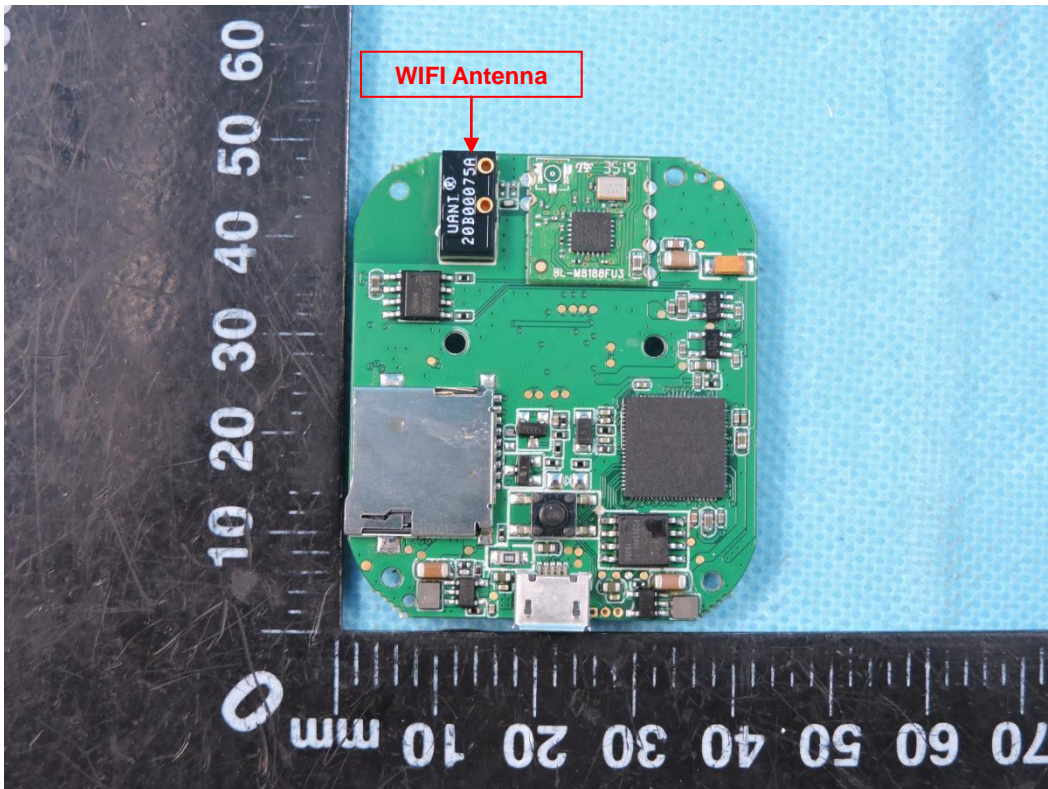

APPENDIX-PHOTOGRAPHS OF EUT CONSTRUCTIONAL DETAILS
FCC ID: Z63-E96F
Model: E96F

Photo 1

Photo 2

Photo 3

Photo 4

Photo 5

Photo 6

Photo 7