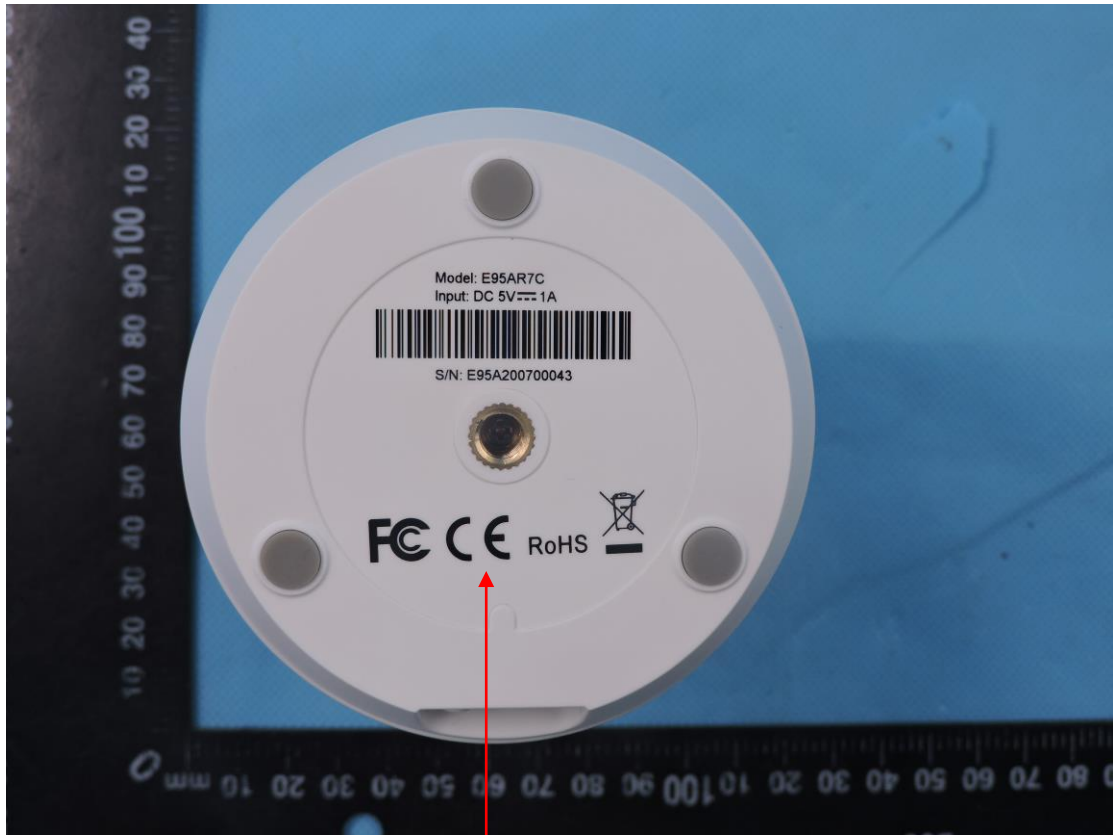

FCC Label

Smart Wireless P&T Camera

Model name: E95A

FCC ID: Z63-E95A

The label is printed on the shell