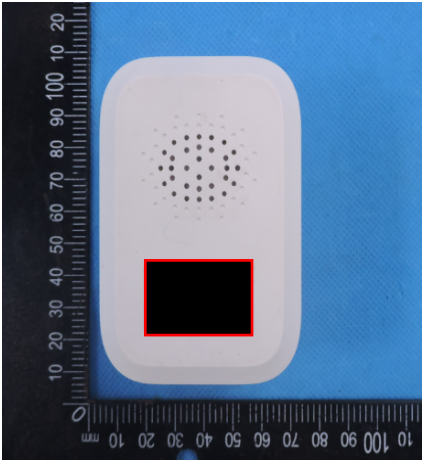

29.8\*17.8mm

Material: copper plate sticker, single black printing, dumb film, back strong viscose, ROHS

1 : 1

Label Location