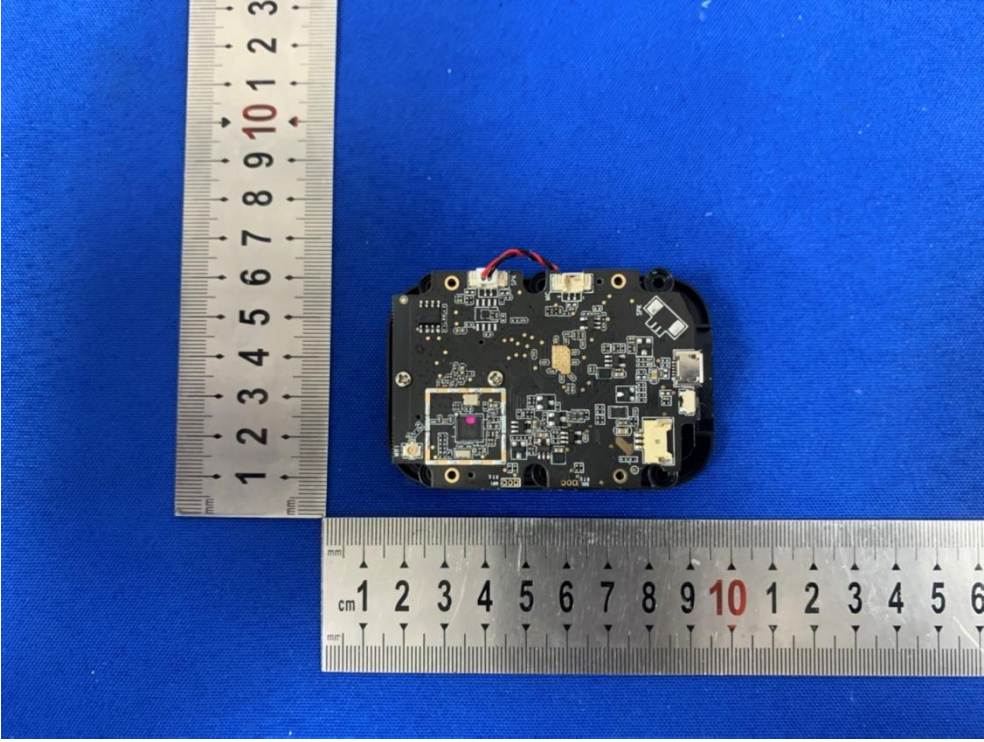

ANT

CEL 12650 9.7U 154P
10400pF, 35V, 45uK
20220921

CM 1 2 3 4 5 6 7 8 9 10 11 12 13 14 15
Made in China 撸尺

CM 1 2 3 4 5 6 7 8 9 10
Made in China