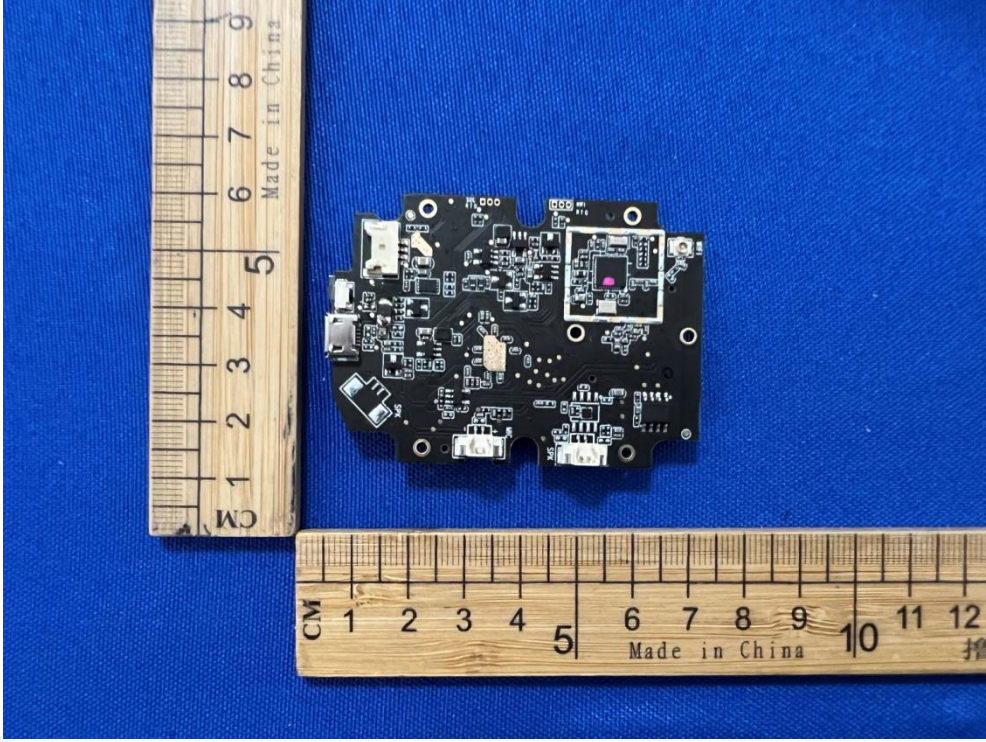

ANT

CEL 12650 9.7U 154P
10400pF, 35V, 45uK
20220921

CM 1 2 3 4 5 6 7 8 9 10 11 12 13 14 15
Made in China 撸尺

CM 1 2 3 4 5 6 7 8 9 10
Made in China