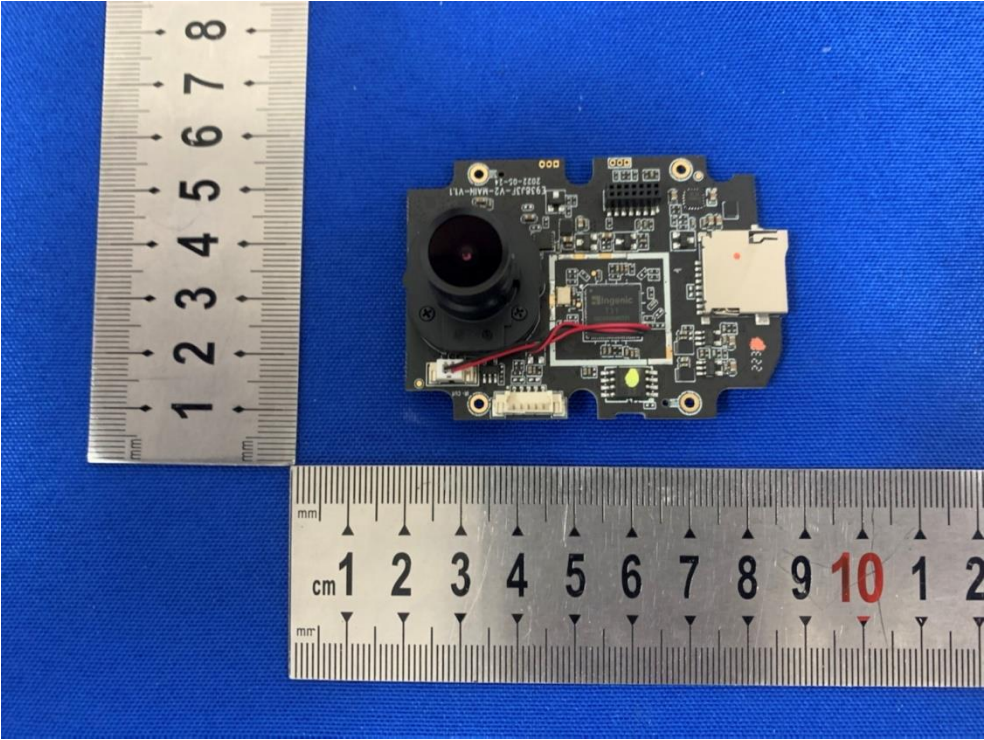

ANT

CEL 12650 9.7U 154P
10400pF, 35V, 45uK
20220921

CM 1 2 3 4 5 6 7 8 9 10 11 12 13 14 15
Made in China 撸尺

CM 1 2 3 4 5 6 7 8 9 10
Made in China