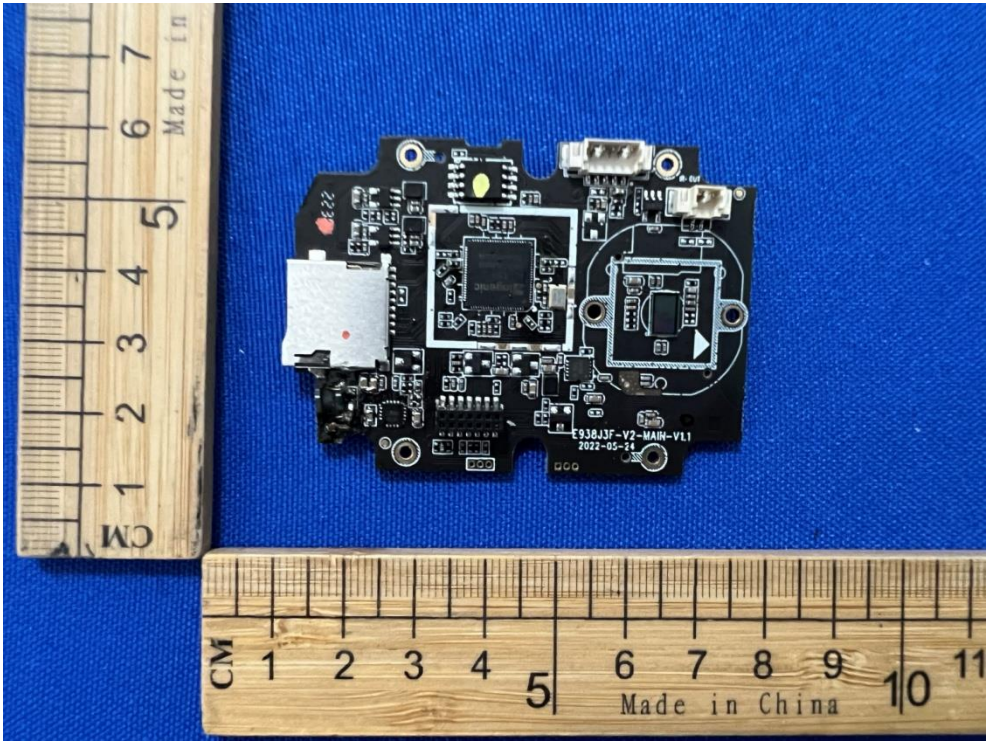

ANT

CEL 12650 9.7U 154P
10400pF, 35V, 45uK
20220921

CM 1 2 3 4 5 6 7 8 9 10 11 12 13 14 15
Made in China 撸尺

CM 1 2 3 4 5 6 7 8 9 10
Made in China