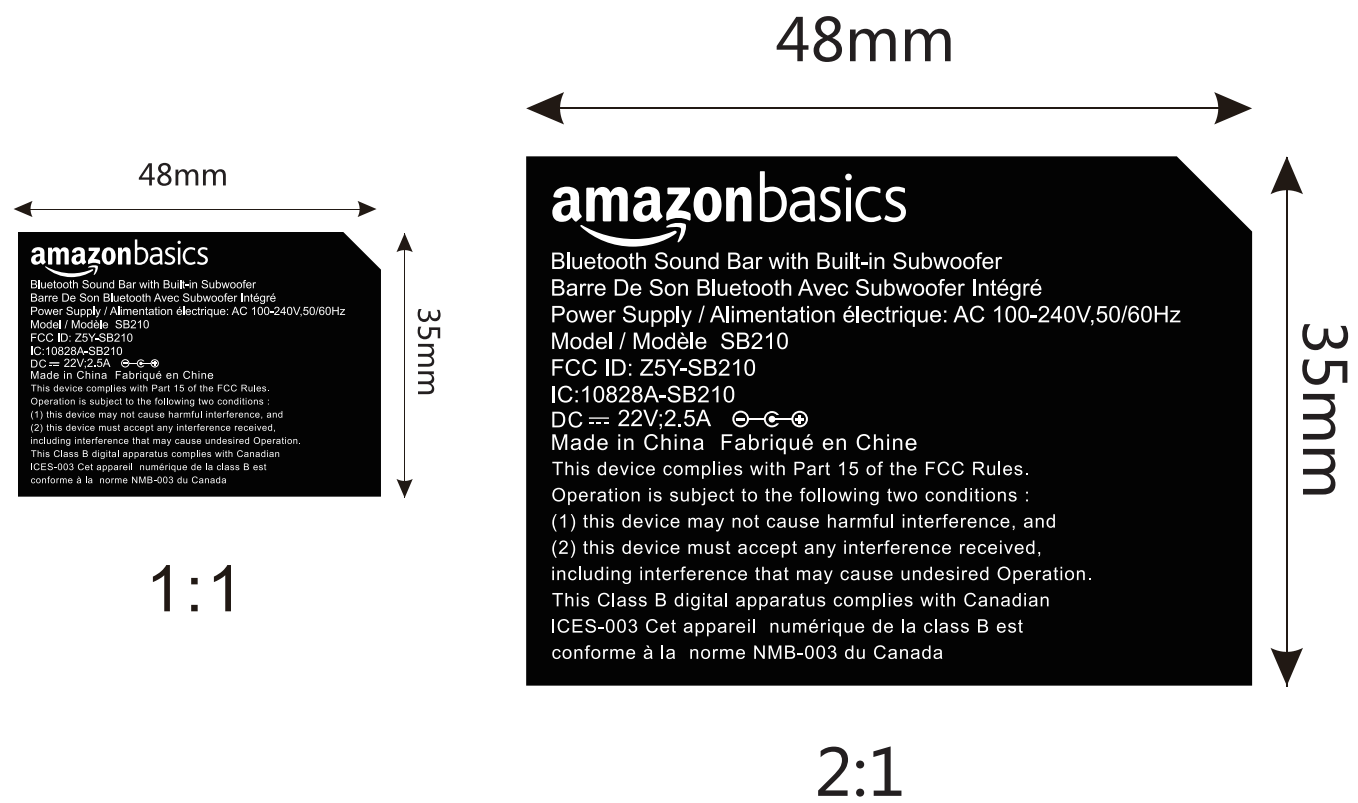

REV	Change Content	DSND	CHKD

**amazonbasics**  
 Bluetooth Sound Bar with Built-in Subwoofer  
 Barre De Son Bluetooth Avec Subwoofer Intégré  
 Power Supply / Alimentation électrique: AC 100-240V,50/60Hz  
 Model / Modèle SB210  
 FCC ID: Z5Y-SB210  
 IC:10828A-SB210  
 DC = 22V;2.5A ⓪ⓂⓂ  
 Made in China Fabriqué en Chine  
 This device complies with Part 15 of the FCC Rules.  
 Operation is subject to the following two conditions :  
 (1) this device may not cause harmful interference, and  
 (2) this device must accept any interference received,  
 including interference that may cause undesired Operation.  
 This Class B digital apparatus complies with Canadian  
 ICES-003 Cet appareil numérique de la class B est  
 conforme à la norme NMB-003 du Canada

**amazonbasics**  
 Bluetooth Sound Bar with Built-in Subwoofer  
 Barre De Son Bluetooth Avec Subwoofer Intégré  
 Power Supply / Alimentation électrique: AC 100-240V,50/60Hz  
 Model / Modèle SB210  
 FCC ID: Z5Y-SB210  
 IC:10828A-SB210  
 DC = 22V;2.5A ⓪ⓂⓂ  
 Made in China Fabriqué en Chine  
 This device complies with Part 15 of the FCC Rules.  
 Operation is subject to the following two conditions :  
 (1) this device may not cause harmful interference, and  
 (2) this device must accept any interference received,  
 including interference that may cause undesired Operation.  
 This Class B digital apparatus complies with Canadian  
 ICES-003 Cet appareil numérique de la class B est  
 conforme à la norme NMB-003 du Canada

Font		Dsnd	Lucy.L	Date	160808	
Color		Sales Chkd		Date		
Rev.	A	Sales Appr		Date		Part Name.: Product Label
Scale		RND Appr		Date		Part No.:
Unit	mm	Sheet of				Model No.: Apaul
Remark						Drawing No.:

label location