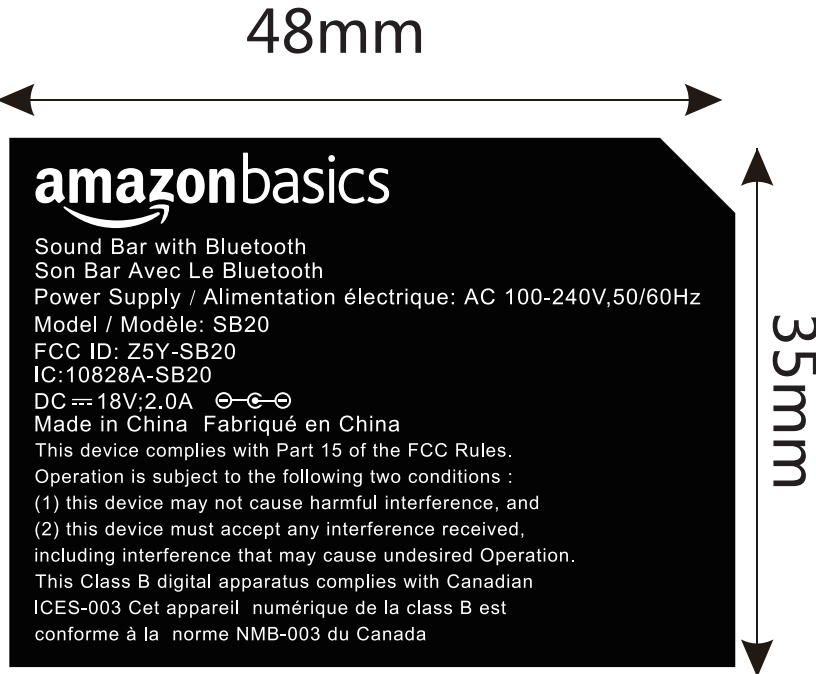

REV	Change Content	DSND	CHKD

产品贴粘贴处

Font		Dsnd	Yang.Z	Date	160509	
Color		Sales Chkd		Date		
Rev.	A	Sales Appr		Date		Part Name.: Product Label
Scale		RND Appr		Date		Part No.:
Unit	mm	Sheet of				Model No.: Ally
Remark						Drawing No.: