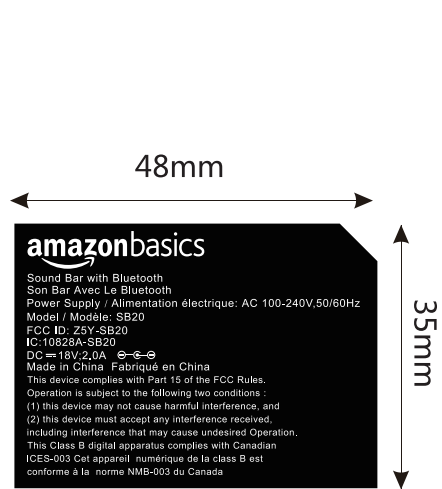

REV	Change Content	DSND	CHKD

产品贴粘贴处

Font		Dsnd	Yang.Z	Date	160509	
Color		Sales Chkd		Date		
Rev.	A	Sales Appr		Date		Part Name.: Product Label
Scale		RND Appr		Date		Part No.:
Unit	mm	Sheet of				Model No.: Ally
Remark						Drawing No.: