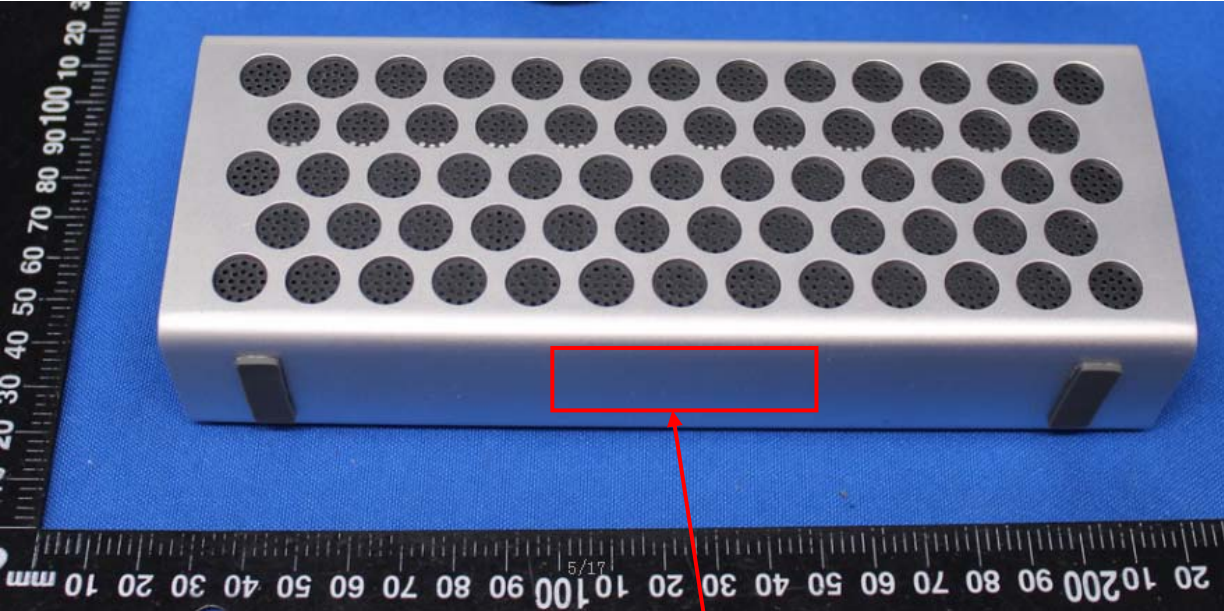

Label Artwork and Location

Model: PS2003BT

Label:

Size: L*W=50*22mm

Label Location