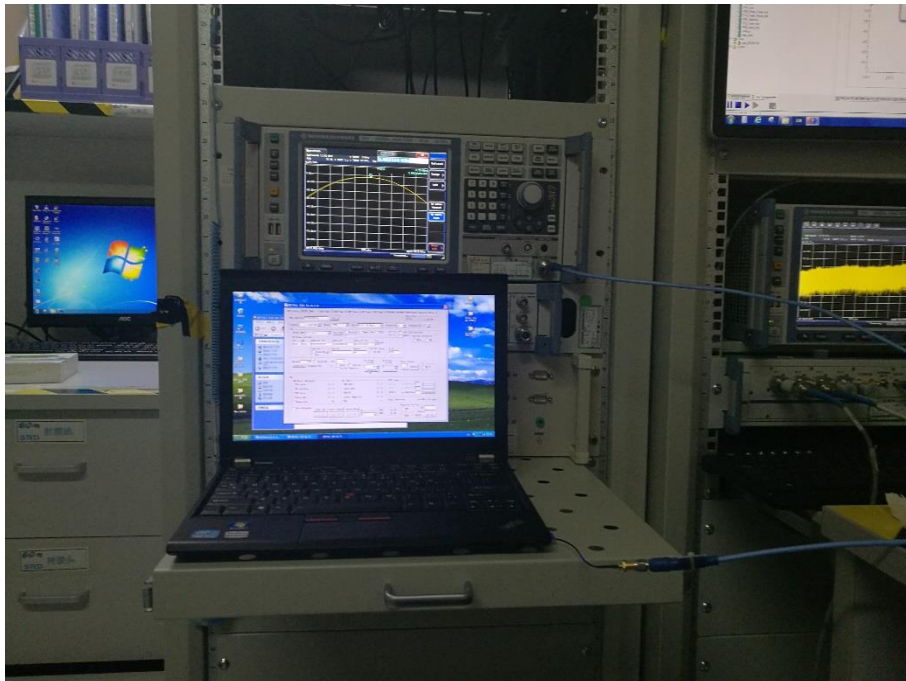

ANNEX B TEST SETUP PHOTOS

1 Radiated Test Photo

Below 30MHz

30 MHz-1 GHz

30 MHz-1 GHz (Close-up)

Above 1GHz

Above 1GHz (Close-up)

2 Conducted Test Photo

Conducted Test

3 Conducted Emission

Conducted Emission Test