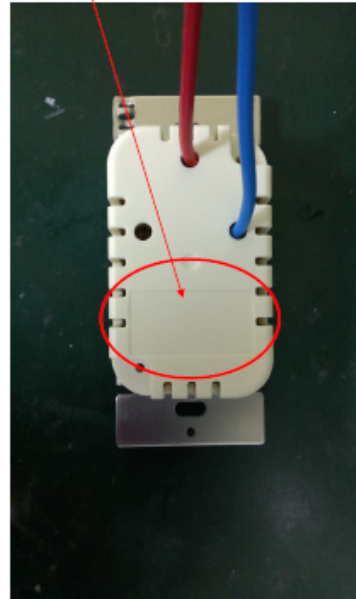

**Rating:120Vac 50/ 60Hz
220Vac 50/ 60Hz
Tungsten Ballast Load:
700W (120Vac)Max
1400W (220Vac)Max
Model No:LR7A-M12**

**E349765
4WJ3**

LISTED

**FCC ID : Z5N - 7AM12
indoor use only**

Label location

| | | | |
|--|--|--|--|
| | | | |
| | | | |
| | | | |