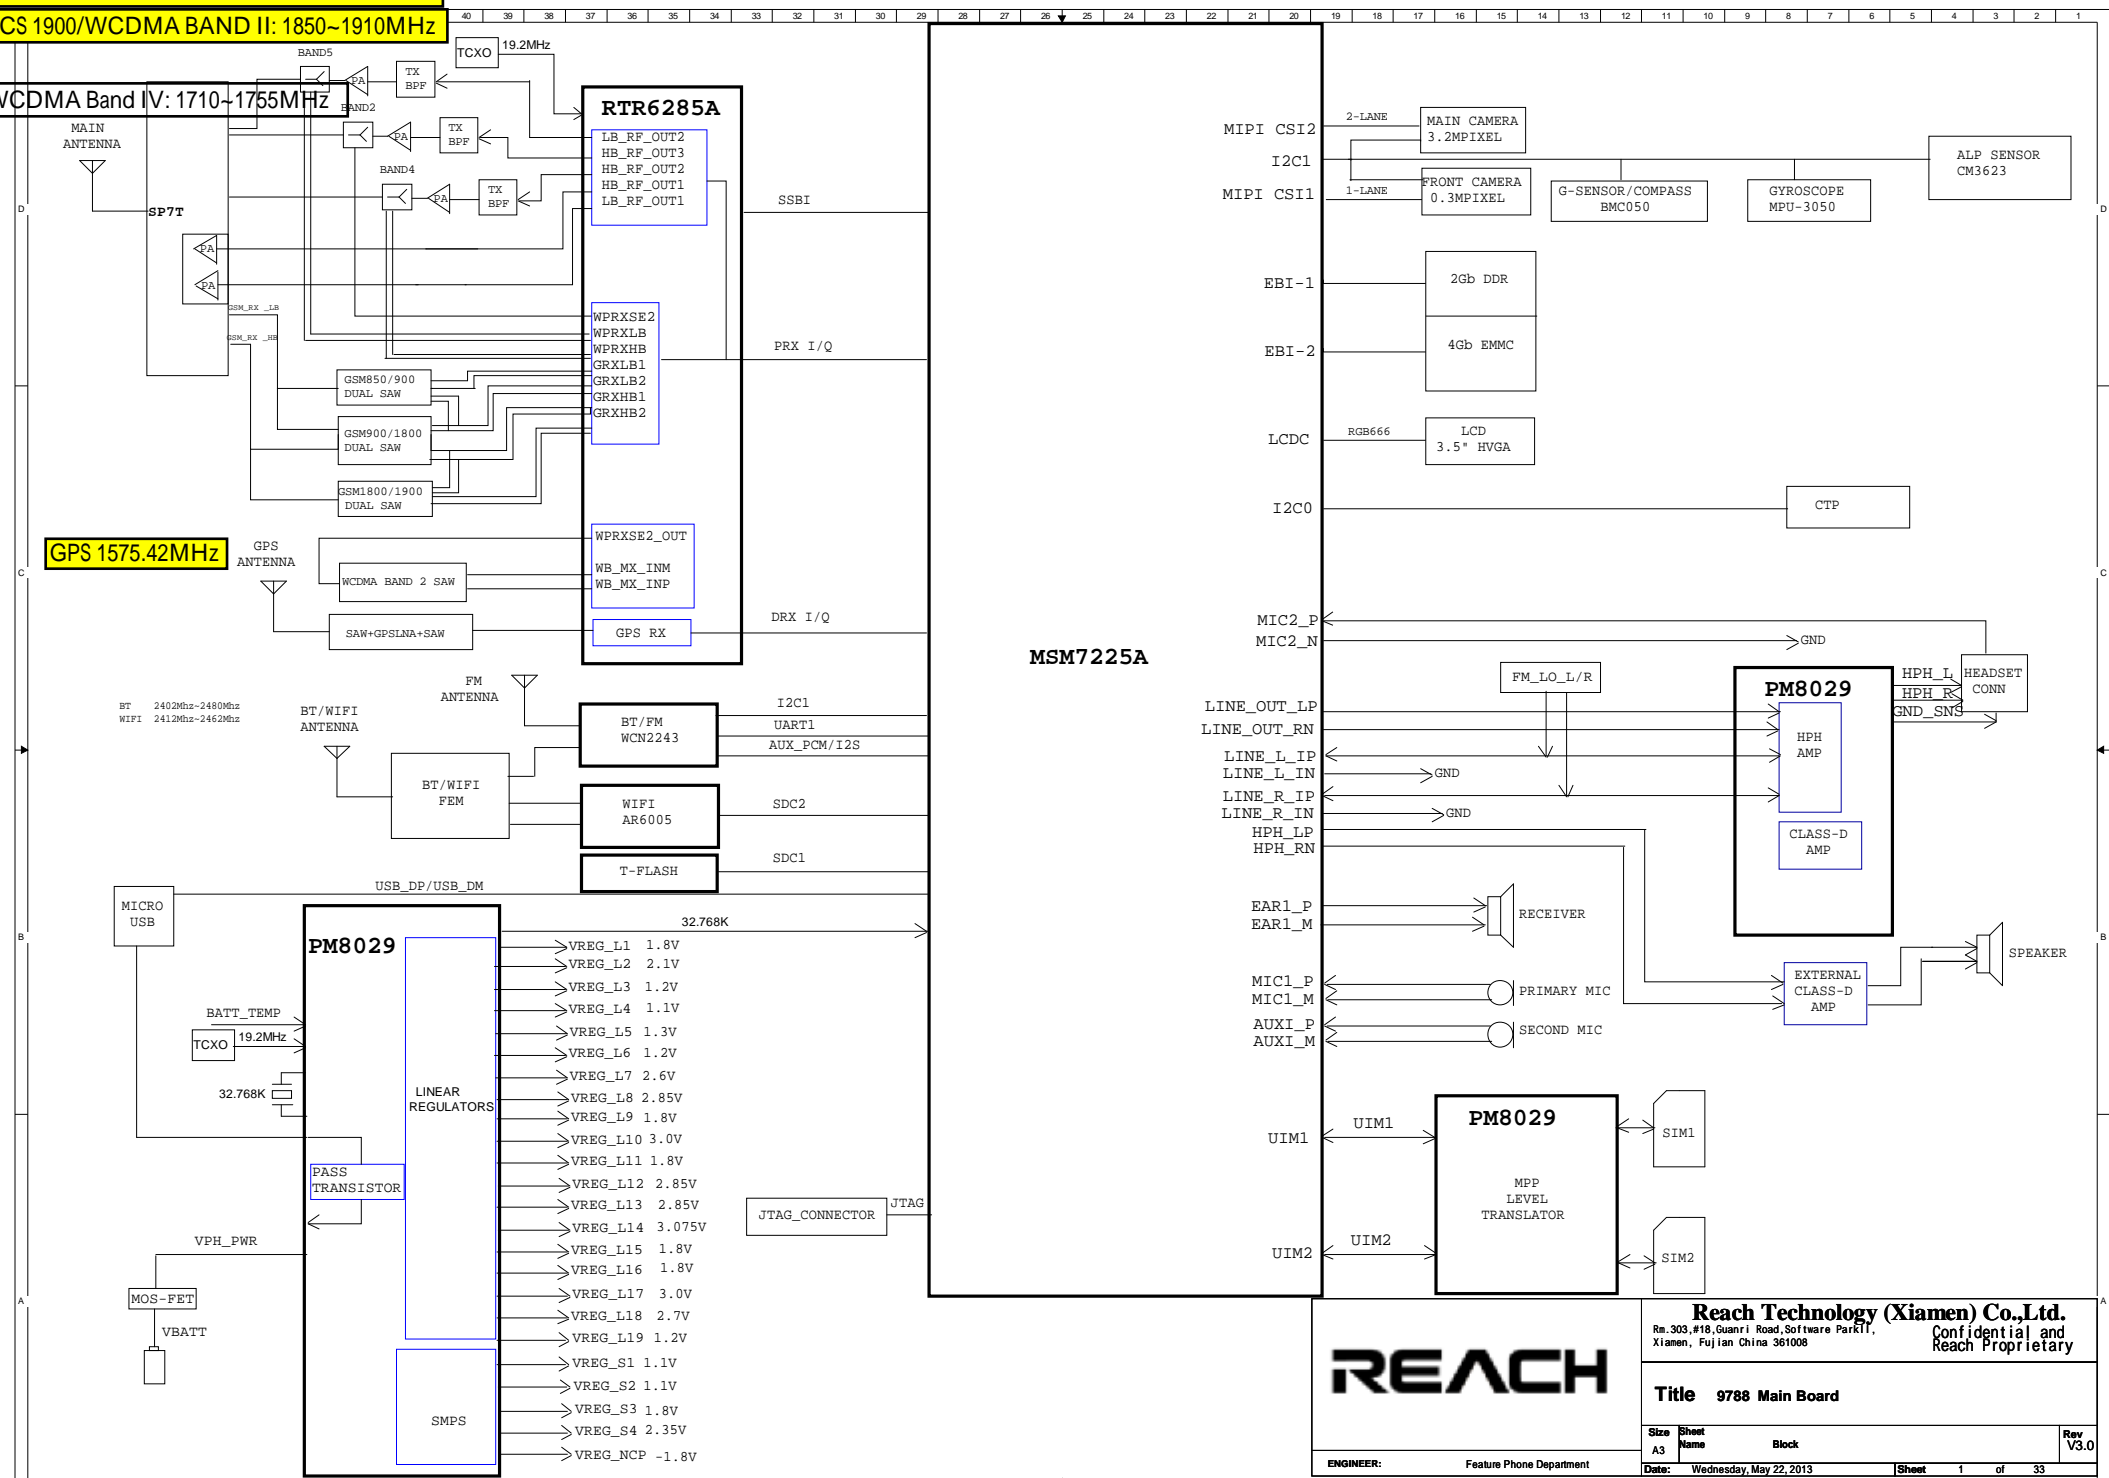

MSM7225A

RTR6285A

PM8029

PM8029

**Reach Technology (Xiamen) Co.,Ltd.**  
 Re. 303, #18, Guanri Road, Software Park II,  
 Xiamen, Fujian China 361008  
 Confidential and Reach Proprietary

**Title 9788 Main Board**

Size	Sheet	Name	Block	Rev
A3	1			V3.0

ENGINEER: Feature Phone Department  
 Date: Wednesday, May 22, 2013  
 Sheet 1 of 33