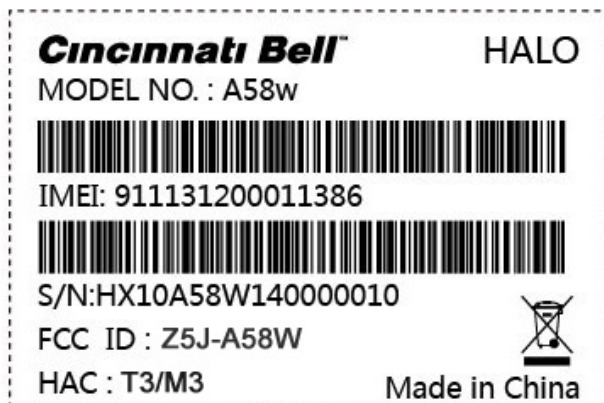

FCC ID: Z5J-A58W

Label

Label Location