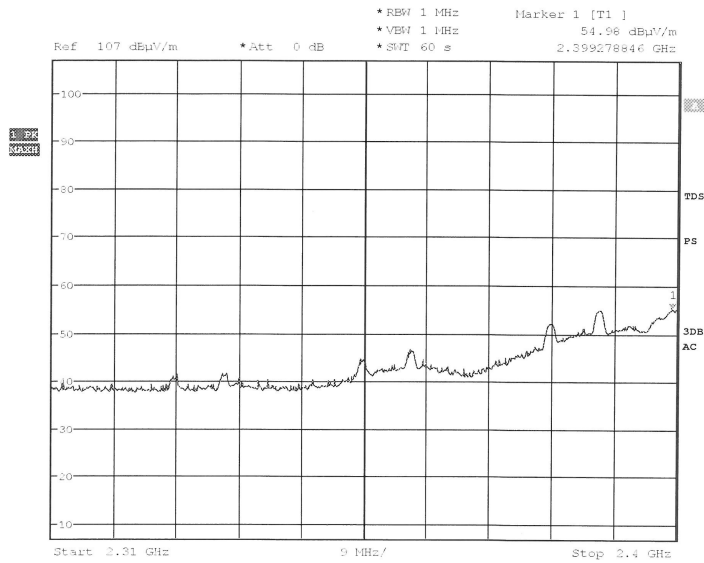

Band Edge Compliance

Tx frequency: 2414MHz (radiated measurement)

Ant. Pol: Vertical

PRO CONTROL/ FR-W304C/ 00111012105-001/ CH.1 / VERT.
Date: 15.NOV.2011 15:47:50