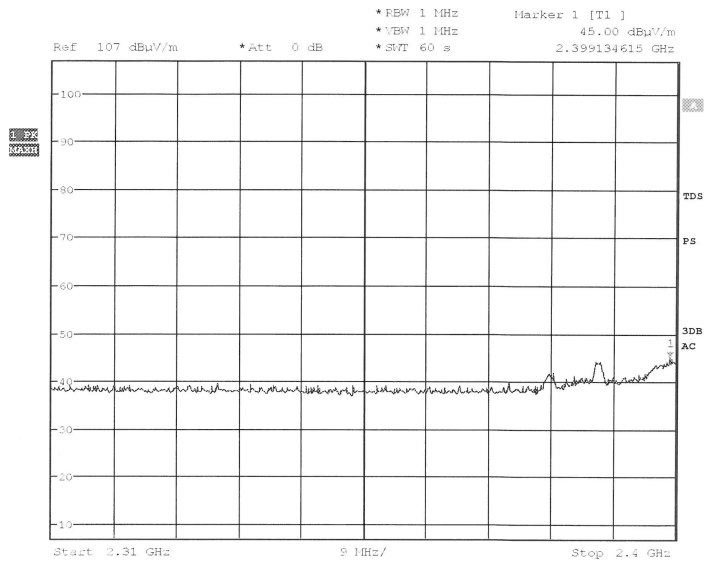

Ant. Pol: Horizontal

PRO CONTROL/ FR-W304C/ 00111012105-001/ CH.1 / HORI.
Date: 15.NOV.2011 15:50:02