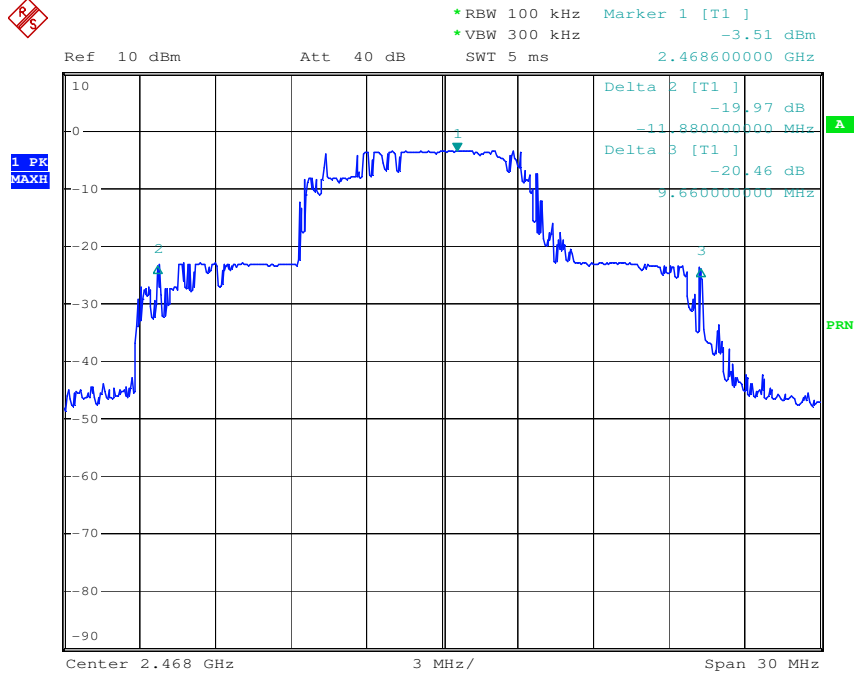

## 20dB Bandwidth

Tx frequency: 2414MHz

Date: 18.OCT.2011 10:47:53

Tx frequency: 2450MHz

Date: 18.OCT.2011 10:40:44

Tx frequency: 2468MHz

Date: 18.OCT.2011 10:43:05