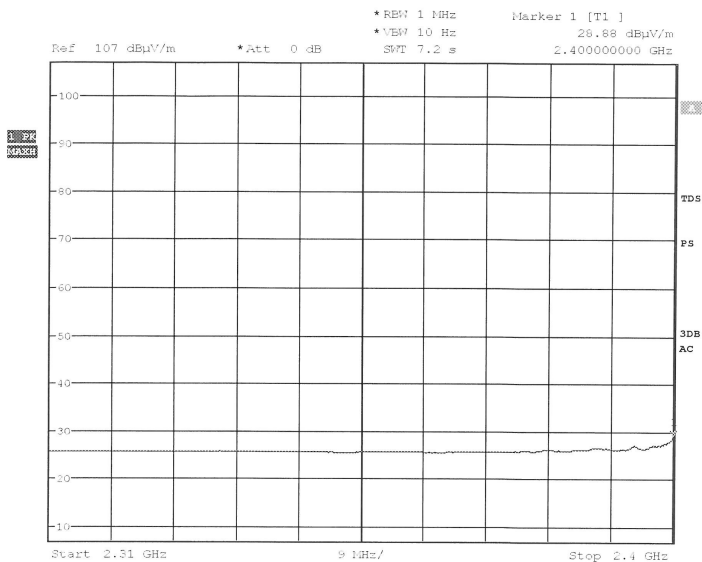

PRO CONTROL/ FR-W304C/ 00111012105-001/ CH.1 / HORI.
Date: 15.NOV.2011 15:50:18