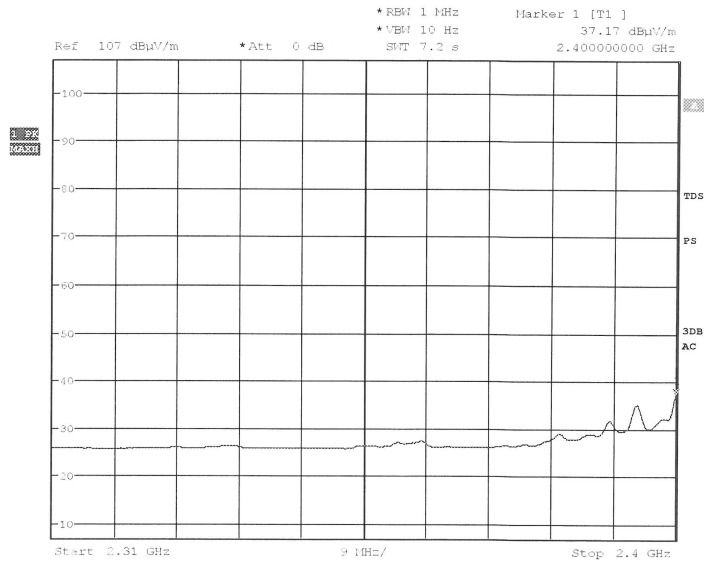

## Result Table\_Single

Frequency (MHz)	QuasiPeak (dBµV)	Average (dBµV)
0.194250	43.4	24.8
1.974000	32.5	15.1
0.666000	34.4	15.5

## Band Edge Compliance

Tx frequency: 2414MHz (radiated measurement)

Ant. Pol: Vertical

PRO CONTROL/ FR-W304C/ 00111012105-001/ CH.1 / VERT.  
Date: 15.NOV.2011 15:47:50

PRO CONTROL/ FR-W304C/ 00111012105-001/ CH.1 / VERT.  
Date: 15.NOV.2011 15:48:39