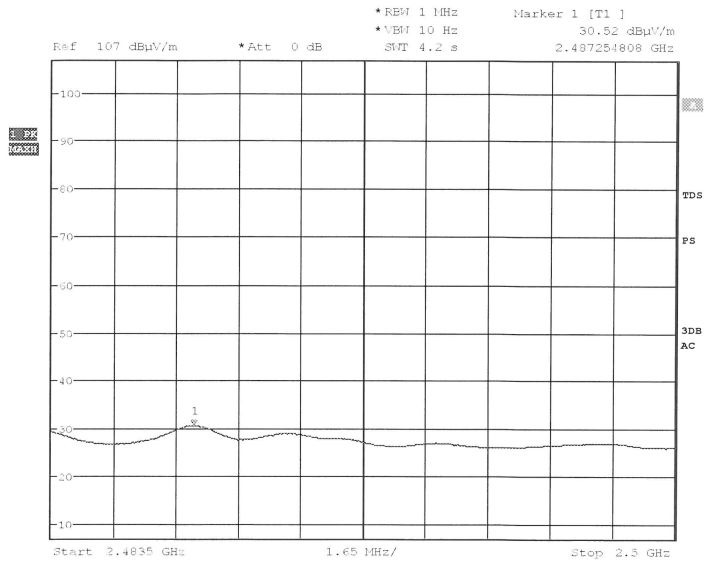

PRO CONTROL/ FR-W304C/ 00111012105-001/ CH.4 / VERT.
Date: 15.NOV.2011 15:54:50