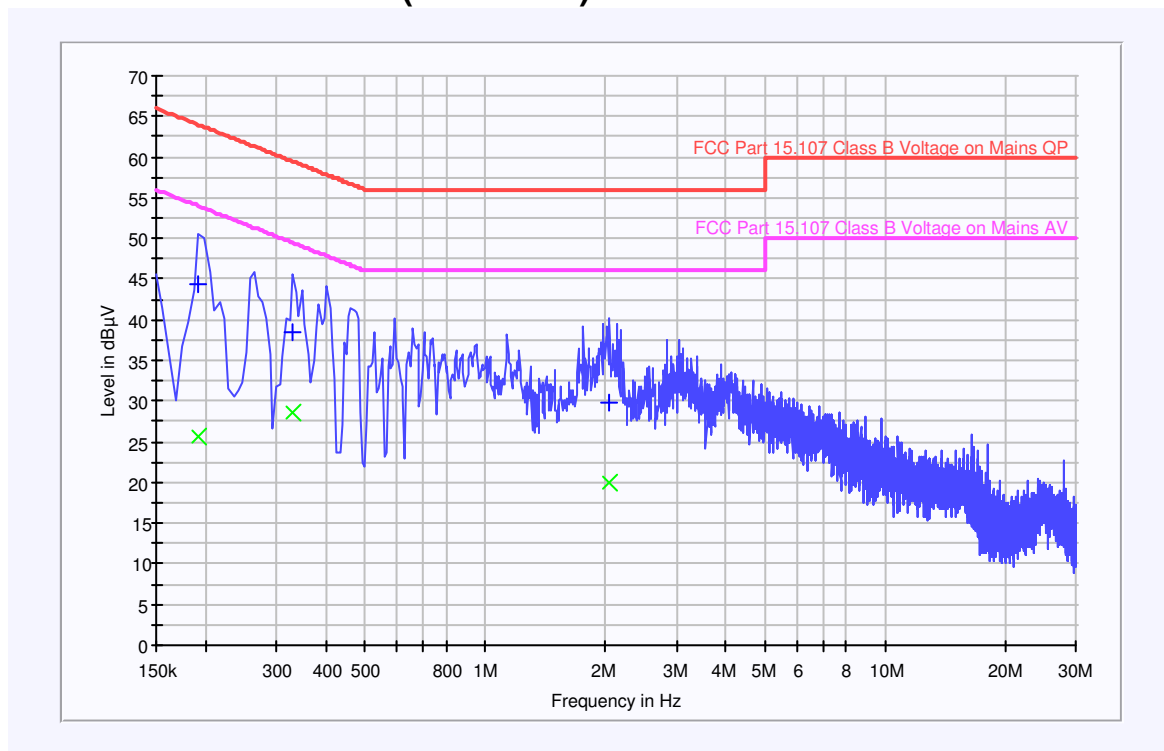

Disturbance Voltage on AC Mains

Continuous Disturbance

Test Information

EUT Name:	2.4GHz Wireless Camera
Serial Number:	FR-W304C (00111012105-001)
Test Description:	FCC Part 15 – Class B
Operating Conditions:	Transmitting
Operator Name:	Chung
Comment:	100V 60Hz
Description:	CE L1

Conducted Emission (FCC-P.15) - Class B

Result Table_Single

Frequency (MHz)	QuasiPeak (dBµV)	Average (dBµV)
0.192000	44.3	25.7
2.046000	29.8	20.0
0.330000	38.6	28.5