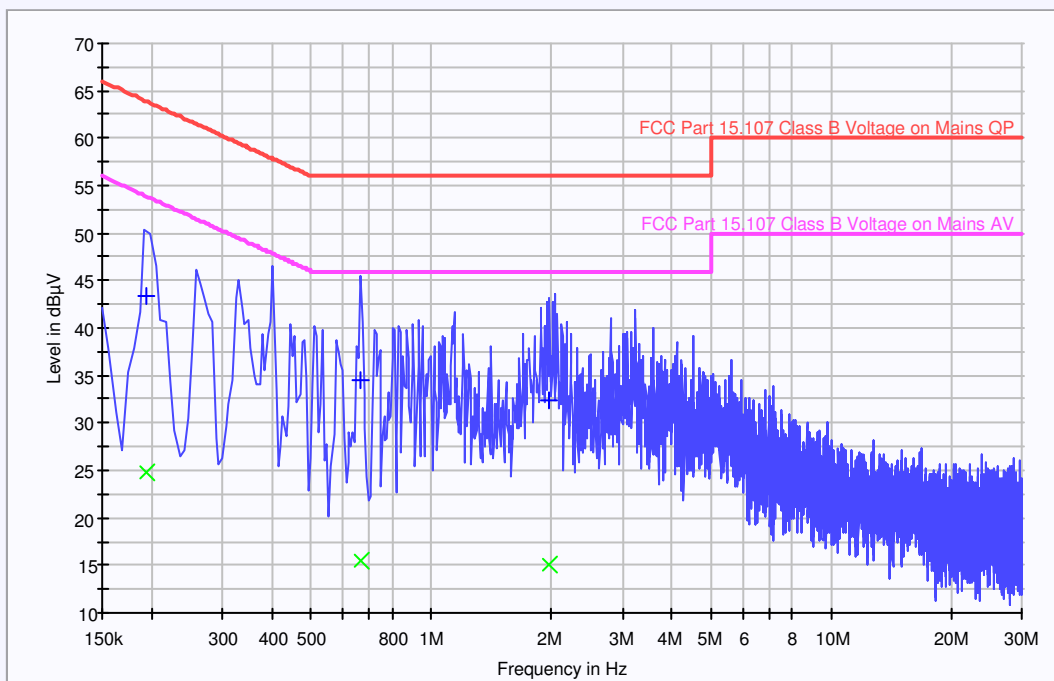

Continuous Disturbance

Test Information

EUT Name: 2.4GHz Wireless Camera
Serial Number: FR-W304C (00111012105-001)
Test Description: FCC Part 15 - Class B
Operating Conditions: Transmitting
Operator Name: Chung
Comment: 100V 60Hz
Description: CE N

Conducted Emission (FCC-P.15) - Class B

Result Table_Single

Frequency (MHz)	QuasiPeak (dBµV)	Average (dBµV)
0.194250	43.4	24.8
1.974000	32.5	15.1
0.666000	34.4	15.5