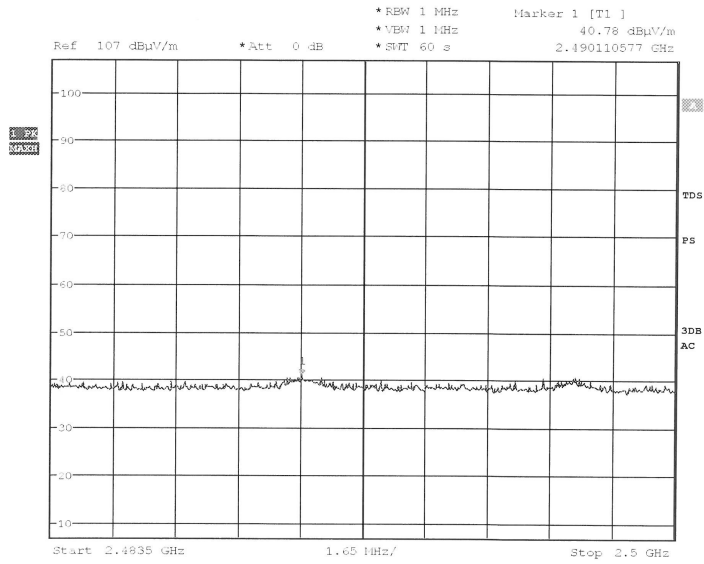

Ant. Pol: Horizontal

PRO CONTROL/ FR-W304C/ 00111012105-001/ CH.4 / HORI.
Date: 15.NOV.2011 15:53:07