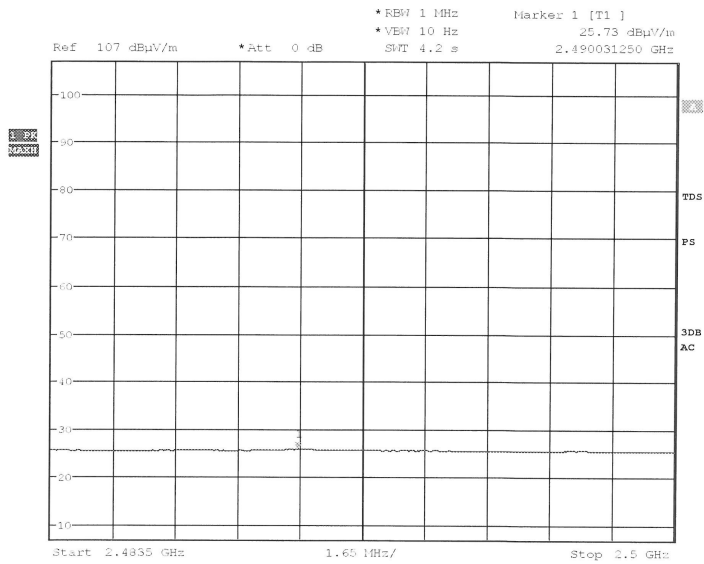

PRO CONTROL/ FR-W304C/ 00111012105-001/ CH.4 / HORI.
Date: 15.NOV.2011 15:53:18