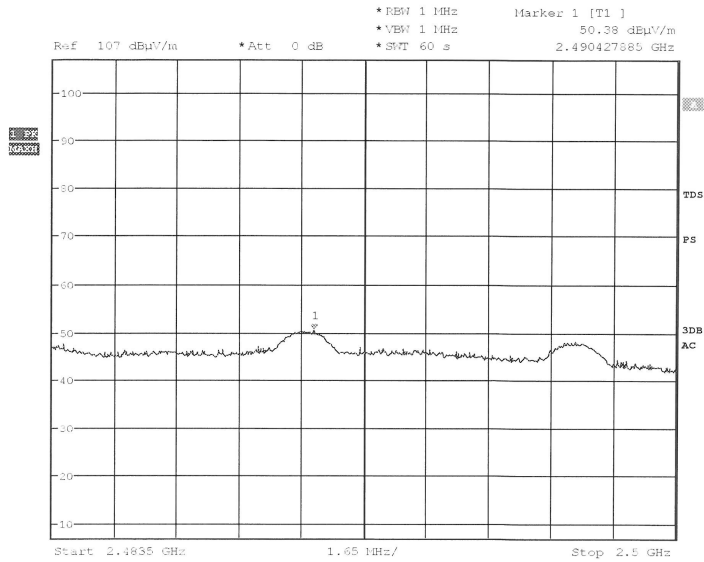

## Band Edge Compliance

Tx frequency: 2414MHz (radiated measurement)

Ant. Pol: Vertical

PRO CONTROL/ FR-W304C/ 00111012105-001/ CH.1 / VERT.  
Date: 15.NOV.2011 15:47:50

PRO CONTROL/ FR-W304C/ 00111012105-001/ CH.1 / VERT.  
Date: 15.NOV.2011 15:48:39

Ant. Pol: Horizontal

PRO CONTROL/ FR-W304C/ 00111012105-001/ CH.1 / HORI.  
Date: 15.NOV.2011 15:50:02

PRO CONTROL/ FR-W304C/ 00111012105-001/ CH.1 / HORI.  
Date: 15.NOV.2011 15:50:18

Tx frequency: 2468MHz (radiated measurement)  
Ant. Pol: Vertical