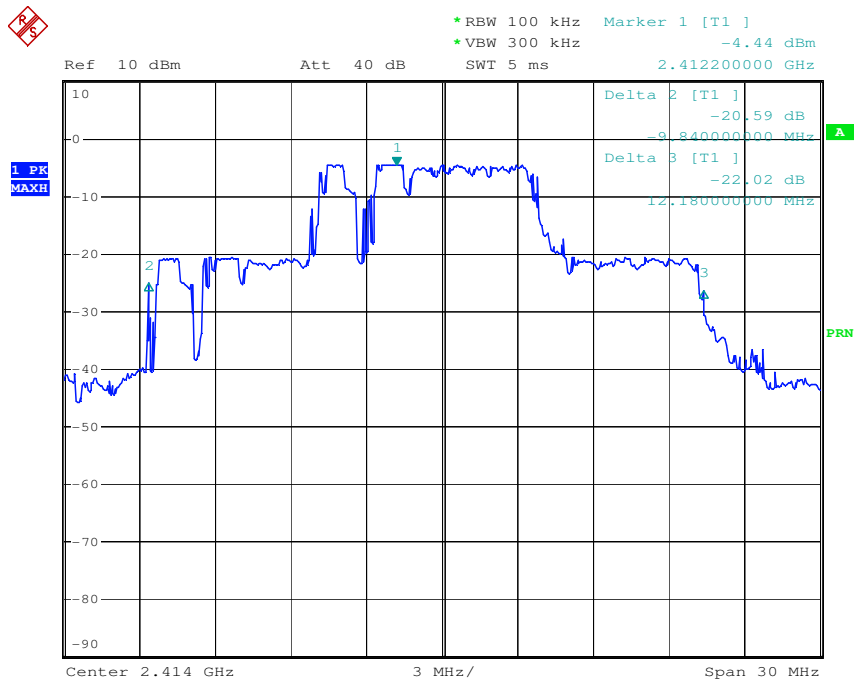

## 20dB Bandwidth

Tx frequency: 2414MHz

Date: 18.OCT.2011 10:47:53

Tx frequency: 2450MHz

Date: 18.OCT.2011 10:40:44

Tx frequency: 2468MHz

Date: 18.OCT.2011 10:43:05