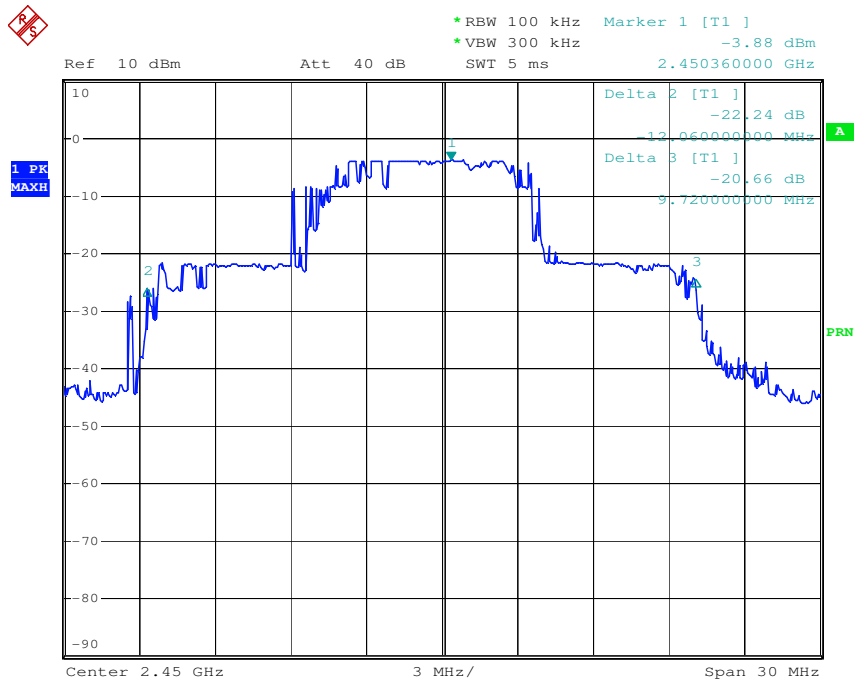

## 20dB Bandwidth

Tx frequency: 2414MHz

Date: 18.OCT.2011 10:47:53

Tx frequency: 2450MHz

Date: 18.OCT.2011 10:40:44

Tx frequency: 2468MHz

Date: 18.OCT.2011 10:43:05