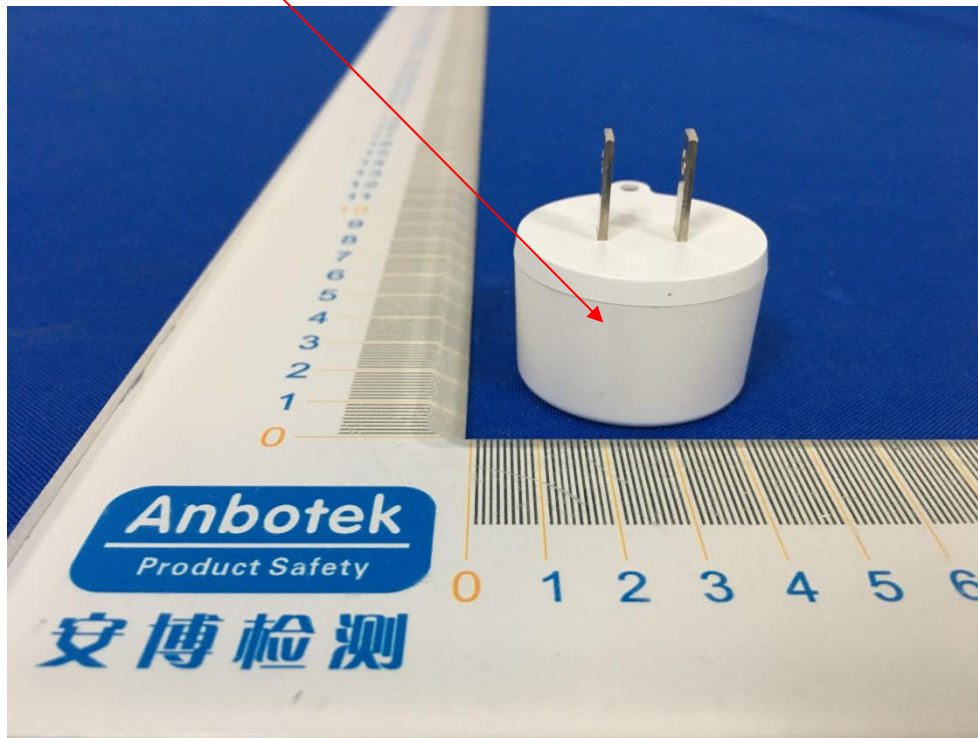

Label Location On EUT

Label

Product Name: Repeater
Model No.: NAS-RP01Z1U
FCC ID: Z52-NASRP01Z1U