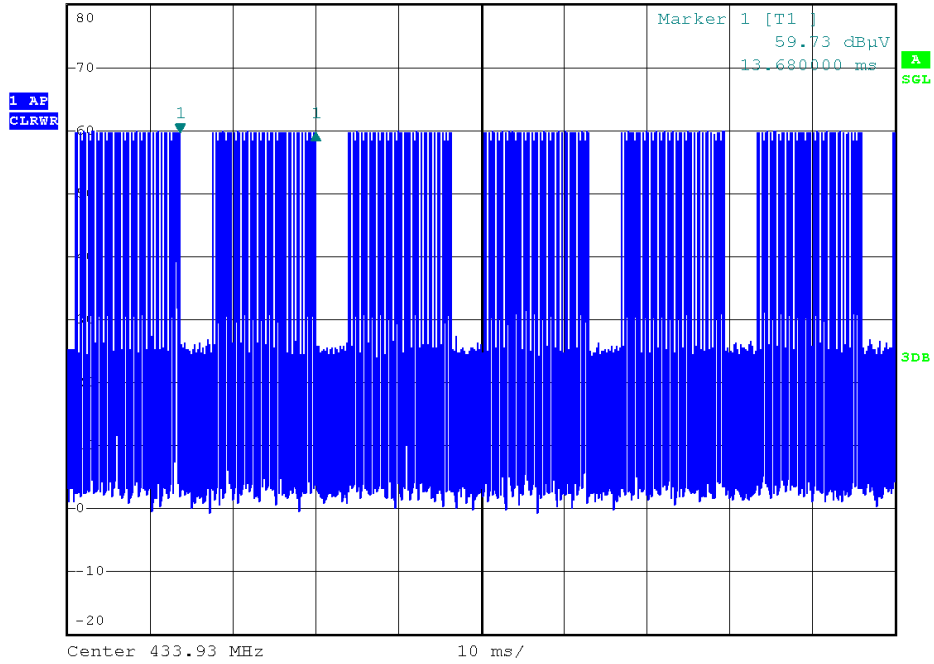

RBW 3 MHz Delta 1 [T1]
*VBW 3 MHz 0.03 dB
Ref 80 dBuV *Att 0 dB SWT 100 ms 16.360000 ms

RBW 3 MHz Delta 1 [T1]
*VBW 3 MHz 0.12 dB
Ref 80 dBuV *Att 0 dB SWT 50 ms 16.560000 ms

RBW 3 MHz Delta 1 [T1]
*VBW 3 MHz 0.07 dB
Ref 80 dBuV *Att 0 dB SWT 20 ms 16.520000 ms

1 AP
CLRWR

RBW 3 MHz Delta 1 [T1]
*VBW 3 MHz 0.18 dB
Ref 80 dBuV *Att 0 dB SWT 15 ms 130.000000 μ s

1 AP
CLRWR

RBW 3 MHz Delta 1 [T1]
*VBW 3 MHz -0.01 dB
Ref 80 dBuV *Att 0 dB SWT 15 ms 400.000000 μ s