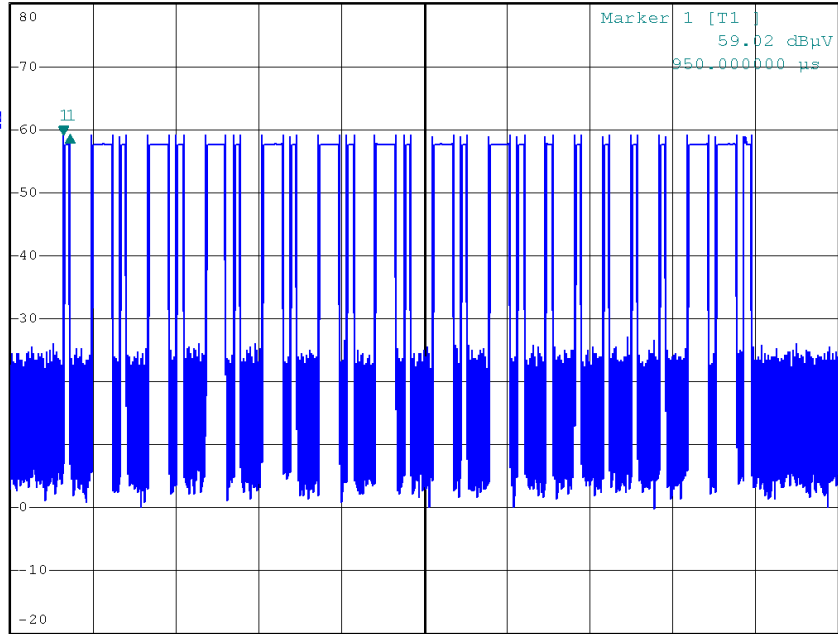

RBW 3 MHz Delta 1 [T1]
*VBW 3 MHz 0.03 dB
Ref 80 dBuV *Att 0 dB SWT 100 ms 16.360000 ms

RBW 3 MHz Delta 1 [T1]
*VBW 3 MHz 0.12 dB
Ref 80 dBuV *Att 0 dB SWT 50 ms 16.560000 ms

RBW 3 MHz Delta 1 [T1]
*VBW 3 MHz 0.07 dB
Ref 80 dBuV *Att 0 dB SWT 20 ms 16.520000 ms

1 AP
CLRWR

RBW 3 MHz Delta 1 [T1]
*VBW 3 MHz 0.18 dB
Ref 80 dBuV *Att 0 dB SWT 15 ms 130.000000 μ s

1 AP
CLRWR

RBW 3 MHz Delta 1 [T1]
*VBW 3 MHz -0.01 dB
Ref 80 dBuV *Att 0 dB SWT 15 ms 400.000000 μ s