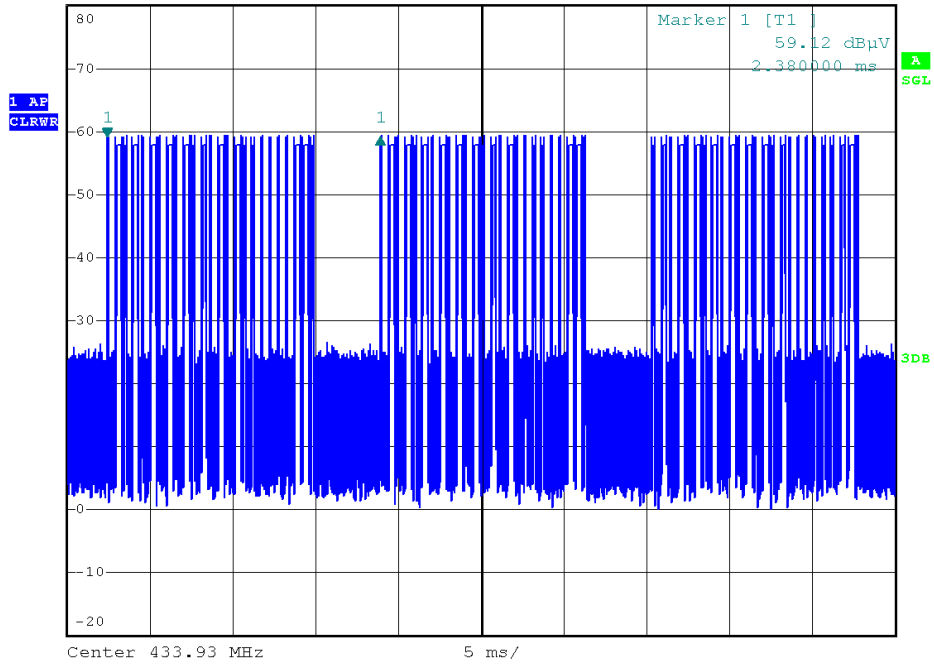

RBW 3 MHz Delta 1 [T1]
*VBW 3 MHz 0.03 dB
Ref 80 dBuV *Att 0 dB SWT 100 ms 16.360000 ms

RBW 3 MHz Delta 1 [T1]
*VBW 3 MHz 0.12 dB
Ref 80 dBuV *Att 0 dB SWT 50 ms 16.560000 ms

RBW 3 MHz Delta 1 [T1]
*VBW 3 MHz 0.07 dB
Ref 80 dBuV *Att 0 dB SWT 20 ms 16.520000 ms

1 AP
CLRWR

RBW 3 MHz Delta 1 [T1]
*VBW 3 MHz 0.18 dB
Ref 80 dBuV *Att 0 dB SWT 15 ms 130.000000 μ s

1 AP
CLRWR

RBW 3 MHz Delta 1 [T1]
*VBW 3 MHz -0.01 dB
Ref 80 dBuV *Att 0 dB SWT 15 ms 400.000000 μ s