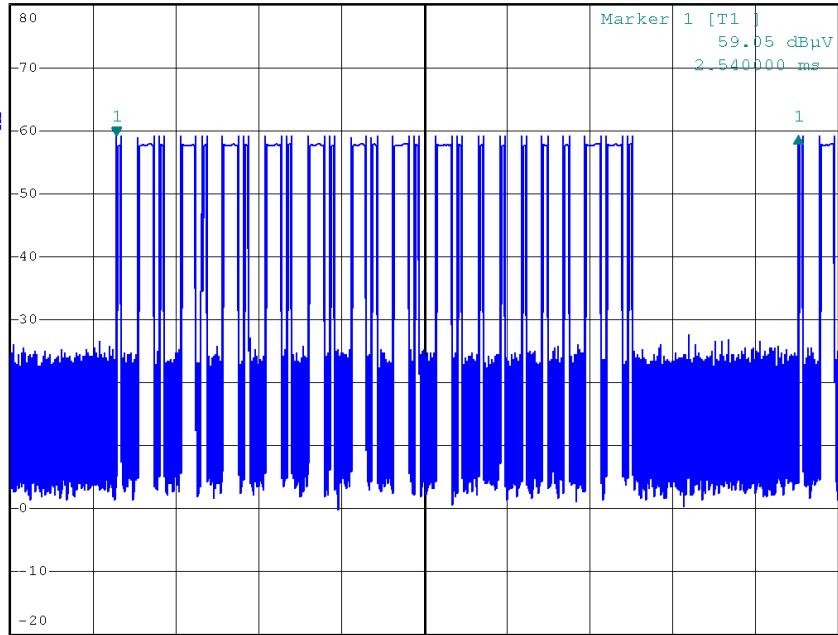

RBW 3 MHz Delta 1 [T1]
*VBW 3 MHz 0.03 dB
Ref 80 dBuV *Att 0 dB SWT 100 ms 16.360000 ms

RBW 3 MHz Delta 1 [T1]
*VBW 3 MHz 0.12 dB
Ref 80 dBuV *Att 0 dB SWT 50 ms 16.560000 ms

RBW 3 MHz Delta 1 [T1]
*VBW 3 MHz 0.07 dB
Ref 80 dBuV *Att 0 dB SWT 20 ms 16.520000 ms

1 AP
CLRWR

RBW 3 MHz Delta 1 [T1]
*VBW 3 MHz 0.18 dB
Ref 80 dBuV *Att 0 dB SWT 15 ms 130.000000 μ s

1 AP
CLRWR

RBW 3 MHz Delta 1 [T1]
*VBW 3 MHz -0.01 dB
Ref 80 dBuV *Att 0 dB SWT 15 ms 400.000000 μ s