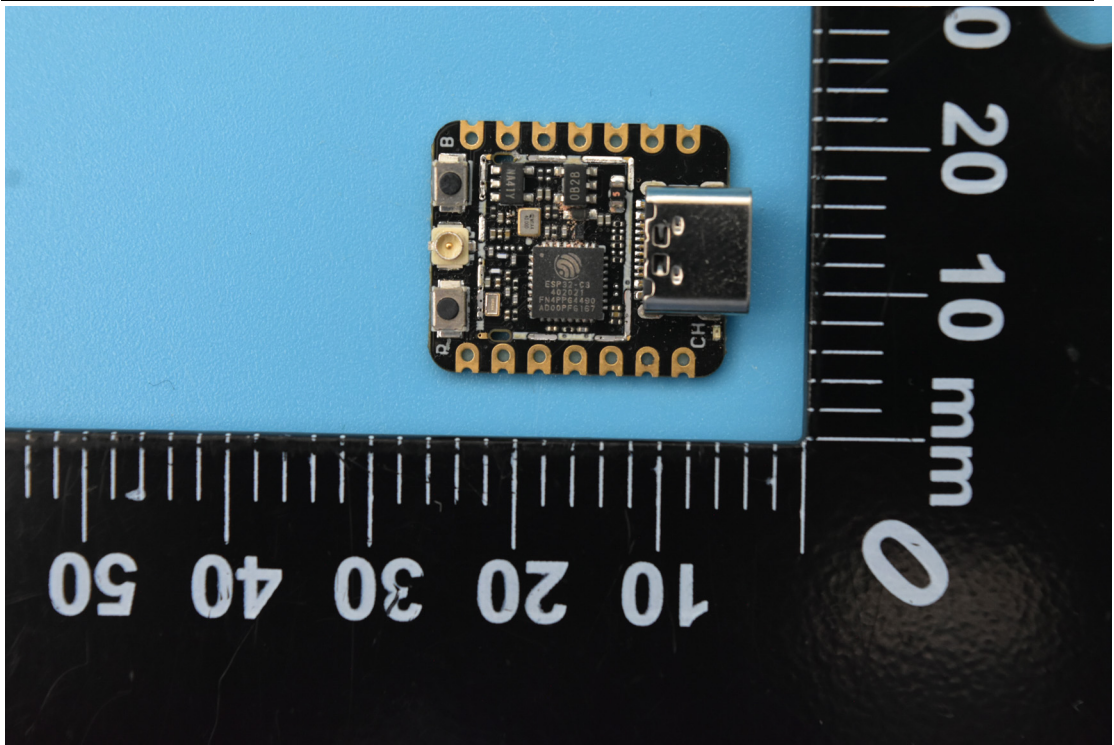

FCC ID: Z4T-XIAOESP32C3 MODEL NAME: XIAO ESP32C3

Internal Photos

1. EUT uncover view

2. Antenna view