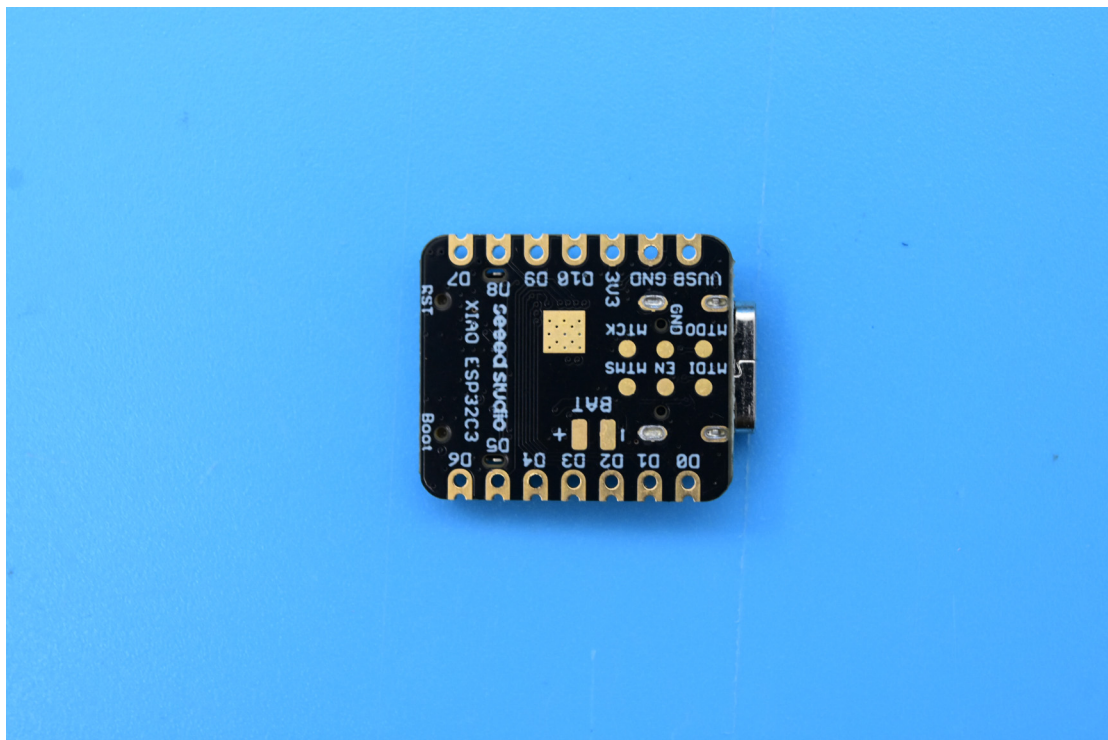

FCC ID: Z4T-XIAOESP32C3 MODEL NAME: XIAO ESP32C3

Internal Photos

1. EUT uncover view

2. Antenna view