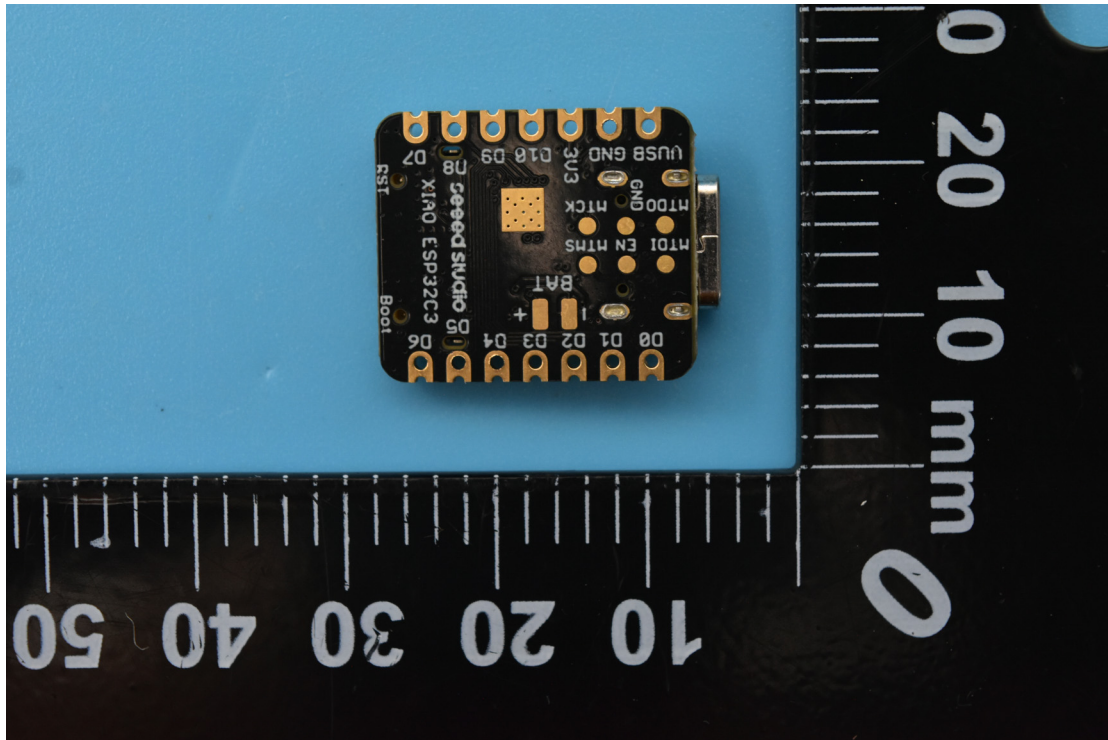

FCC ID: Z4T-XIAOESP32C3 MODEL NAME: XIAO ESP32C3

Internal Photos

1. EUT uncover view

2. Antenna view