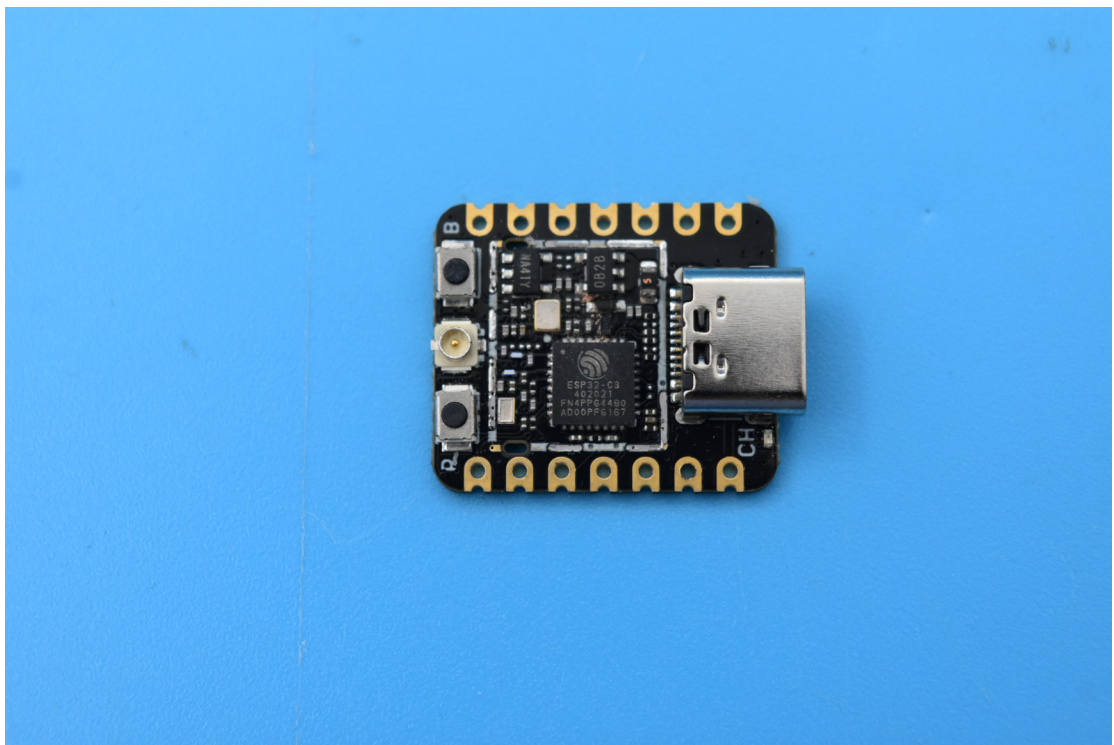

FCC ID: Z4T-XIAOESP32C3 MODEL NAME: XIAO ESP32C3

Internal Photos

1. EUT uncover view

2. Antenna view