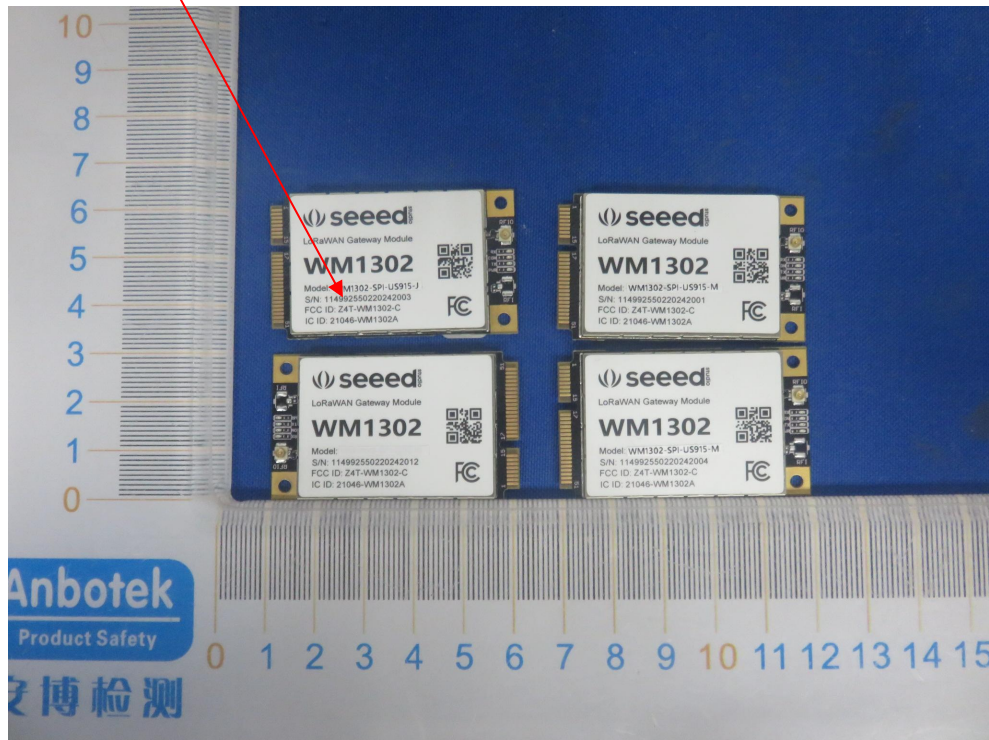

Label Location:

Label:

Model No.: WM1302-SPI-US915
FCC: Z4T-WM1302-C