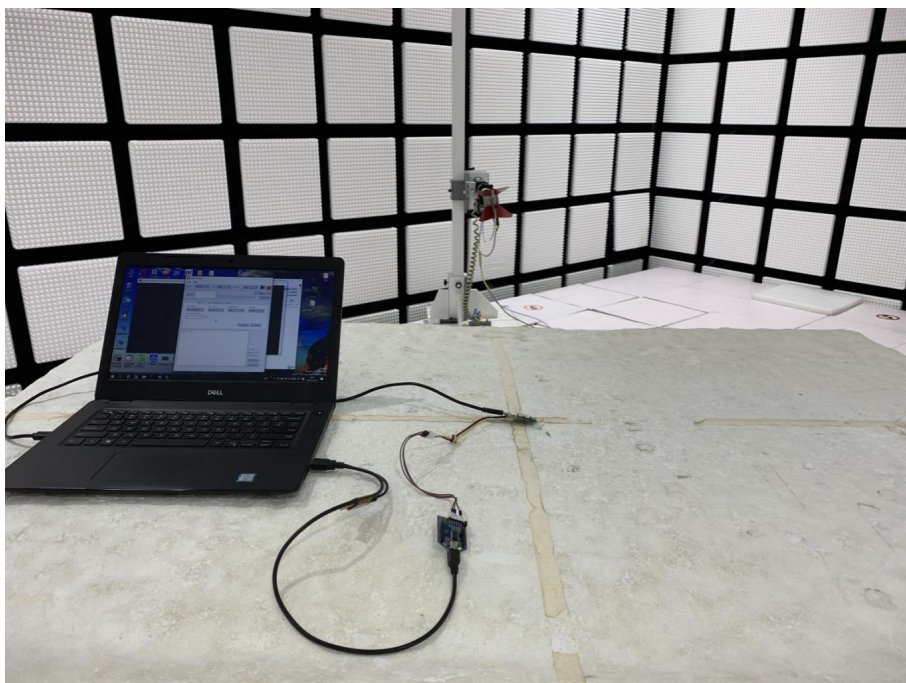

## 9 PHOTOGRAPHS OF TEST SETUP

Test model No.: WIORP2040-A

**Radiated spurious emission Test Setup-1(Below 1GHz)**

**Radiated spurious emission Test Setup-2(Above 1GHz)**

**Radiated spurious emission Test Setup-5(Above 1GHz)  
There are absorbing materials under the ground.**