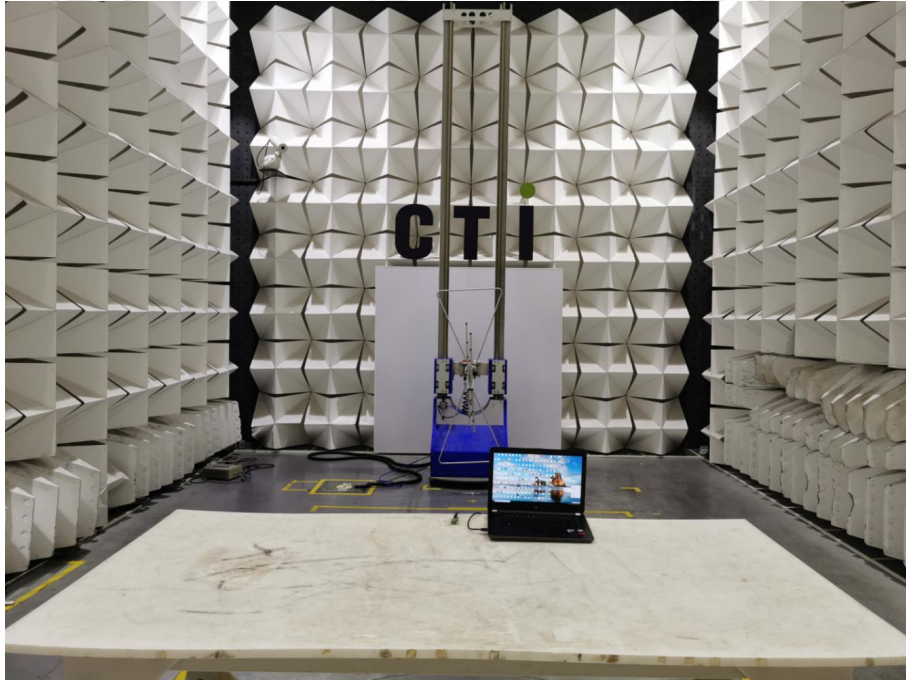

## 9 PHOTOGRAPHS OF TEST SETUP

Test model No.: WIORP2040-A

**Radiated spurious emission Test Setup-1(Below 1GHz)**

**Radiated spurious emission Test Setup-2(Above 1GHz)**

**Radiated spurious emission Test Setup-5(Above 1GHz)  
There are absorbing materials under the ground.**