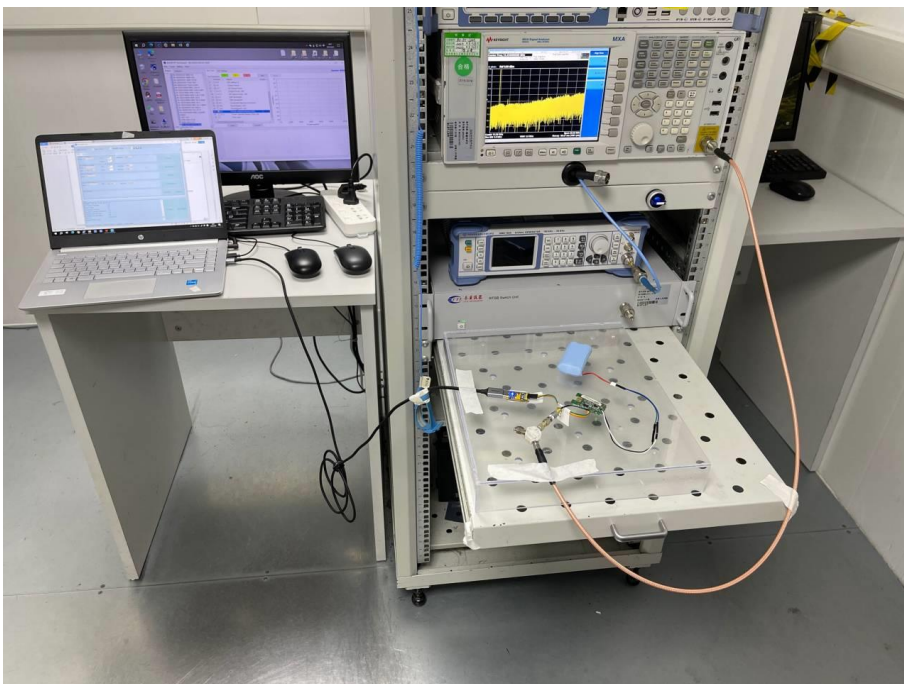

TEST SETUP PHOTOS

1 Radiated Test Photo

Below 30MHz-BT

30MHz-1GHz-BT

Close-up-BT

Below 30MHz-LoRa

Close-up-LoRa

30MHz-1GHz-LoRa

Close-up-LoRa

Above 1GHz

Close-up

2 Conducted Test Photo

Conducted Test-BLE

Conducted Test-LoRa-DTS

Conducted Test-LoRa-Hopping

3 Conducted Emissions

Test Photo 1

Test Photo 2

--BLANK BELOW--