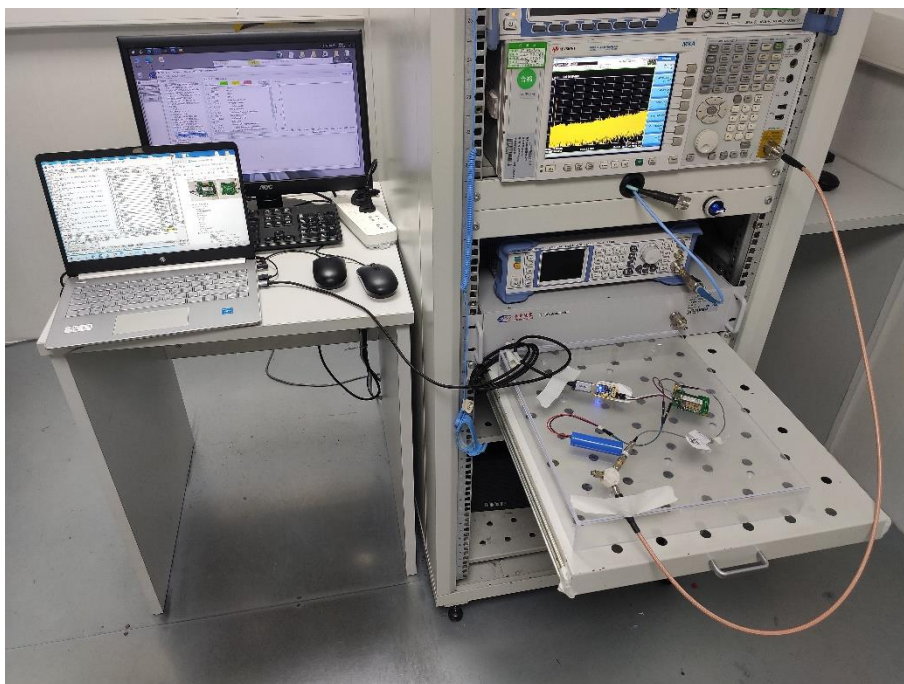

TEST SETUP PHOTOS

1 Radiated Test Photo

Below 30MHz-BT

30MHz-1GHz-BT

Close-up-BT

Below 30MHz-LoRa

Close-up-LoRa

30MHz-1GHz-LoRa

Close-up-LoRa

Above 1GHz

Close-up

2 Conducted Test Photo

Conducted Test-BLE

Conducted Test-LoRa-DTS

Conducted Test-LoRa-Hopping

3 Conducted Emissions

Test Photo 1

Test Photo 2

--BLANK BELOW--