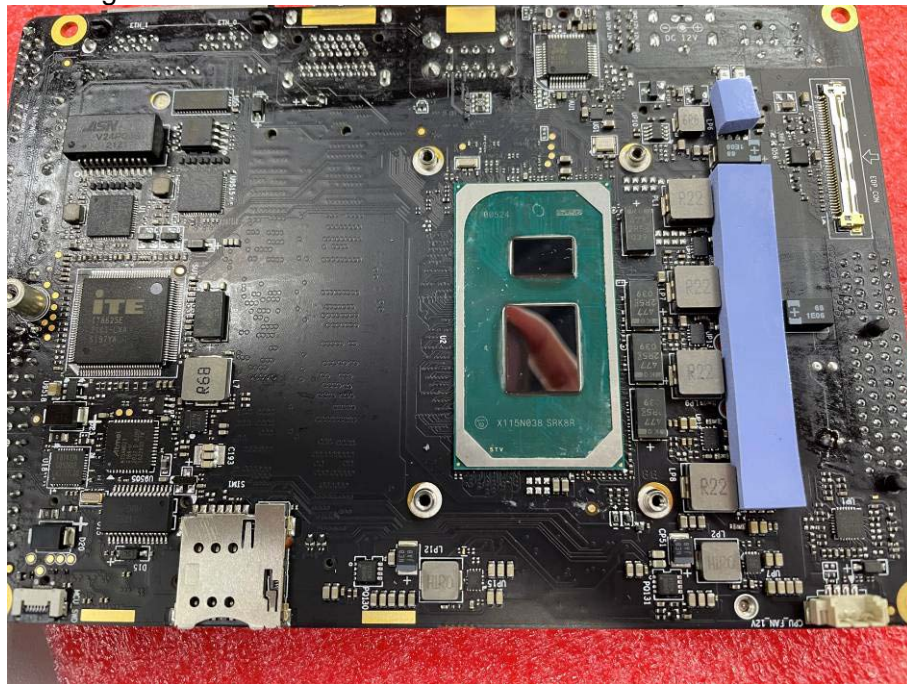

Internal photos

CPU TigerLake-U Core I5-1135G7

CPU TigerLake-U Core I3-1125G4

CPU TigerLake-U Core I3-1115G4

Antenna Port 2  
(Wi-Fi ant 2)

Antenna Port 1  
(BT and Wi-Fi ant 1)