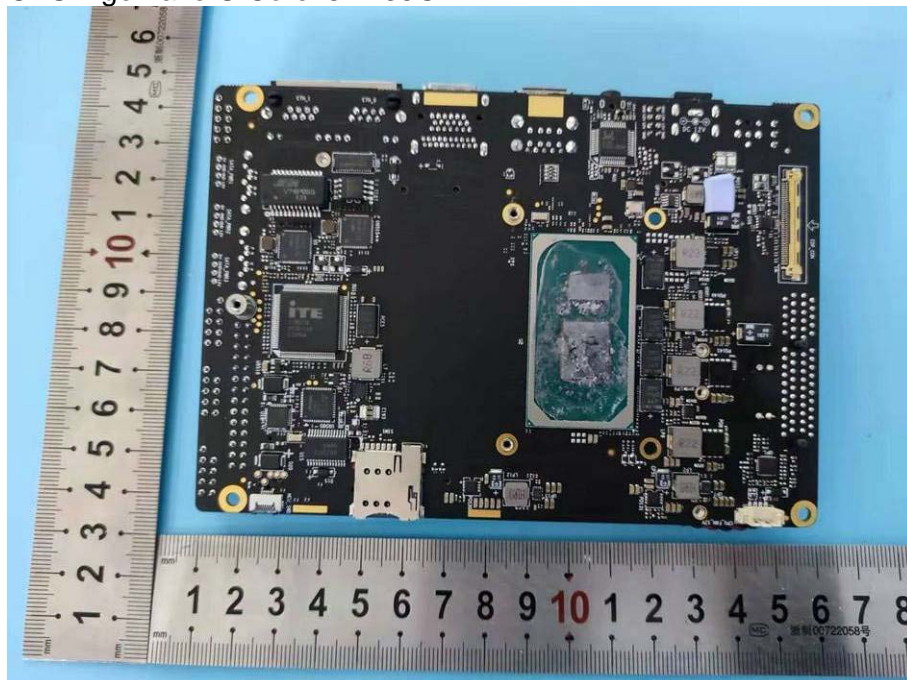

Internal photos

CPU TigerLake-U Core I5-1135G7

CPU TigerLake-U Core I3-1125G4

CPU TigerLake-U Core I3-1115G4

Antenna Port 2  
(Wi-Fi ant 2)

Antenna Port 1  
(BT and Wi-Fi ant 1)