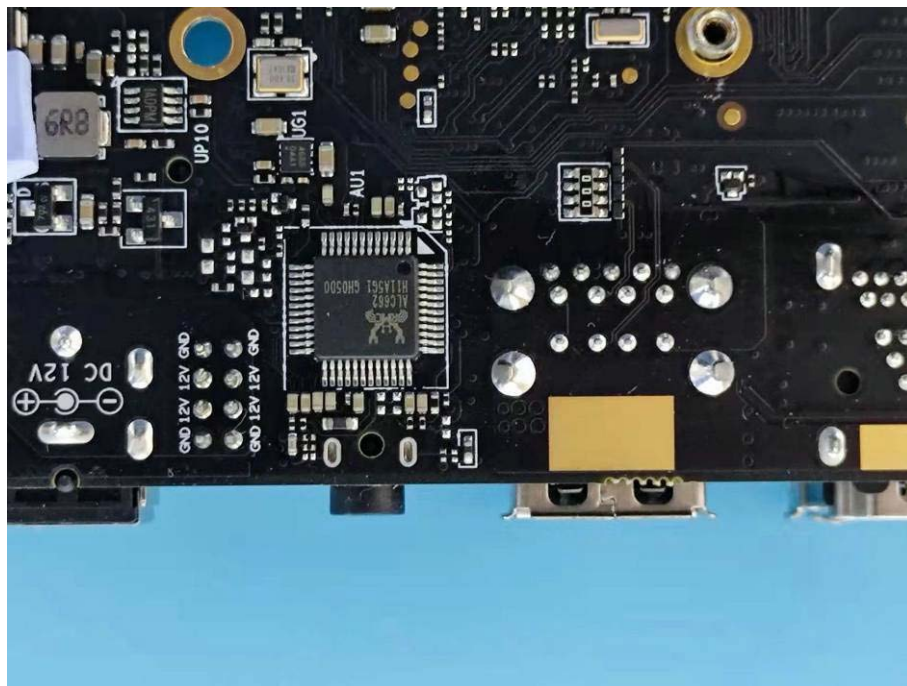

Internal photos

CPU TigerLake-U Core I5-1135G7

CPU TigerLake-U Core I3-1125G4

CPU TigerLake-U Core I3-1115G4

Antenna Port 2  
(Wi-Fi ant 2)

Antenna Port 1  
(BT and Wi-Fi ant 1)