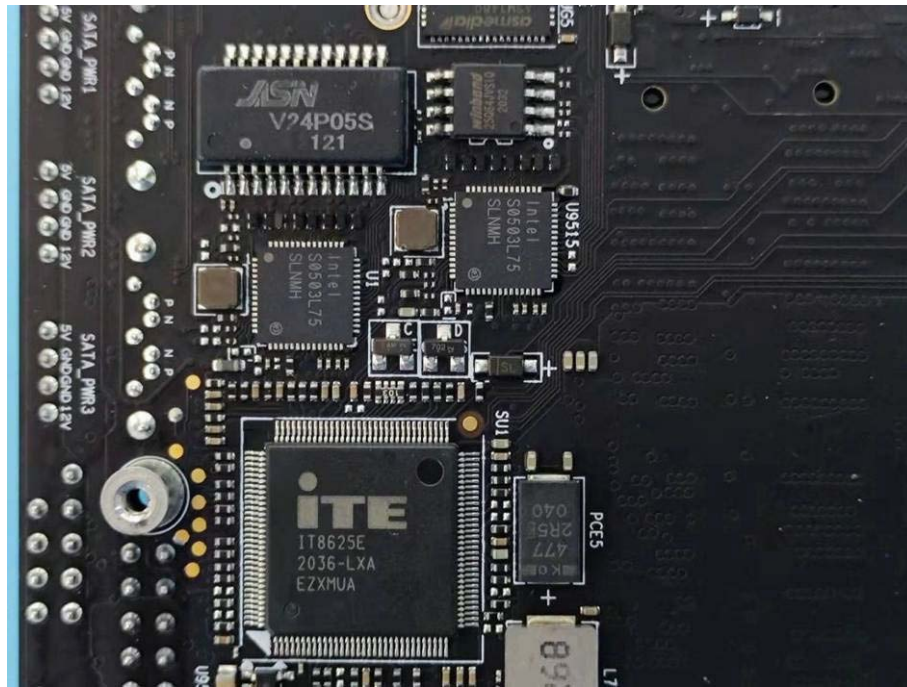

Internal photos

CPU TigerLake-U Core I5-1135G7

CPU TigerLake-U Core I3-1125G4

CPU TigerLake-U Core I3-1115G4

Antenna Port 2  
(Wi-Fi ant 2)

Antenna Port 1  
(BT and Wi-Fi ant 1)