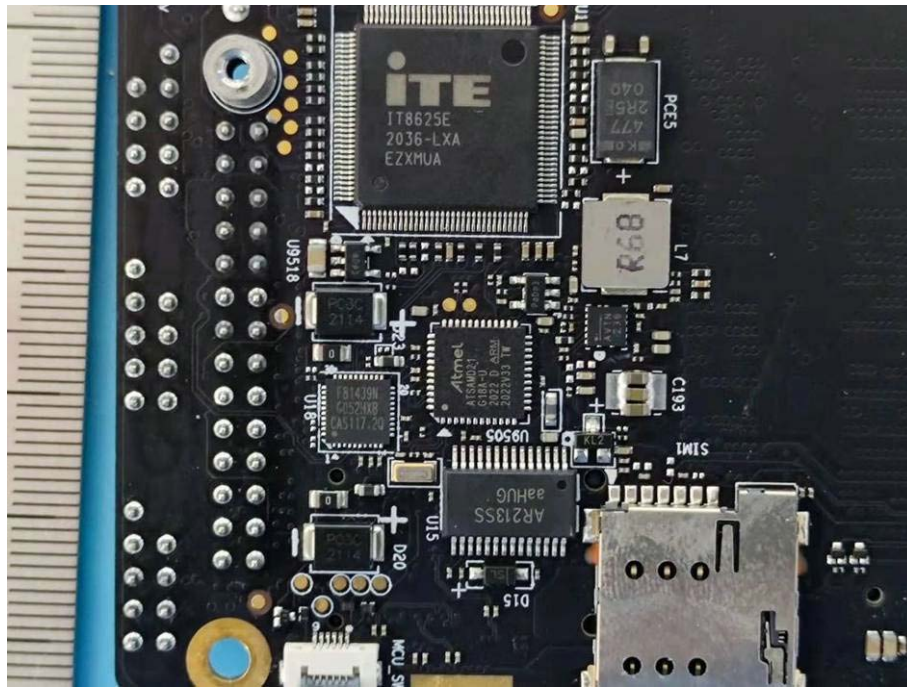

Internal photos

CPU TigerLake-U Core I5-1135G7

CPU TigerLake-U Core I3-1125G4

CPU TigerLake-U Core I3-1115G4

Antenna Port 2  
(Wi-Fi ant 2)

Antenna Port 1  
(BT and Wi-Fi ant 1)