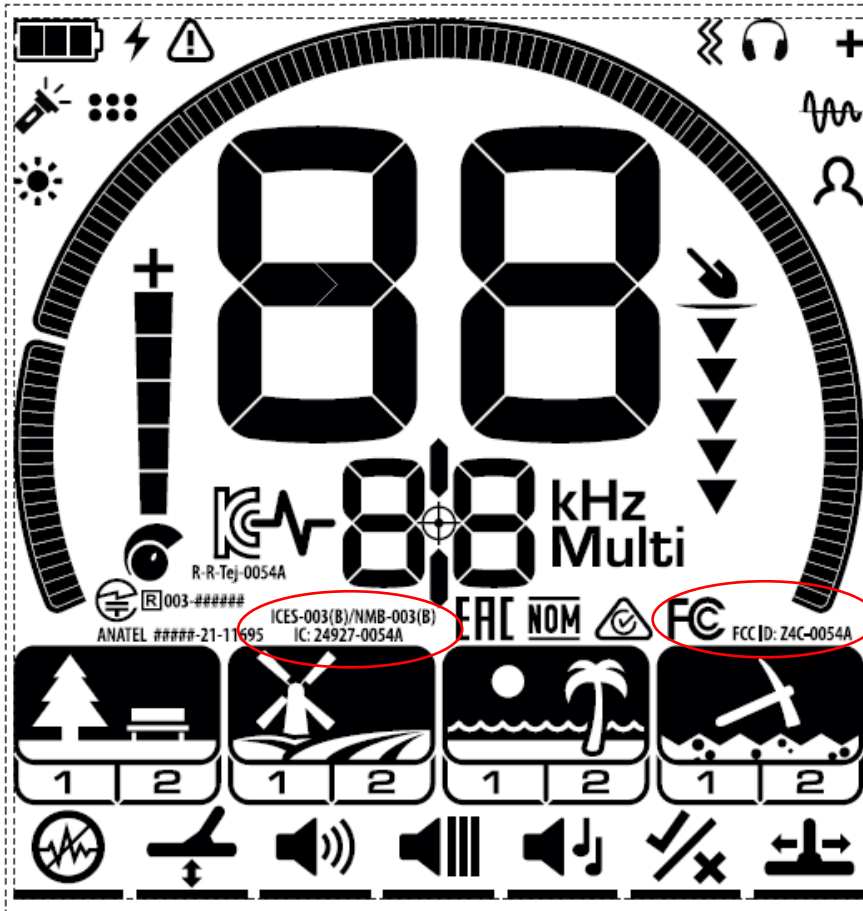

Label: Z4C-0054A, IC: 24927-0054A

E-Labeling:

Regulatory information instructions on carton:

Product marking