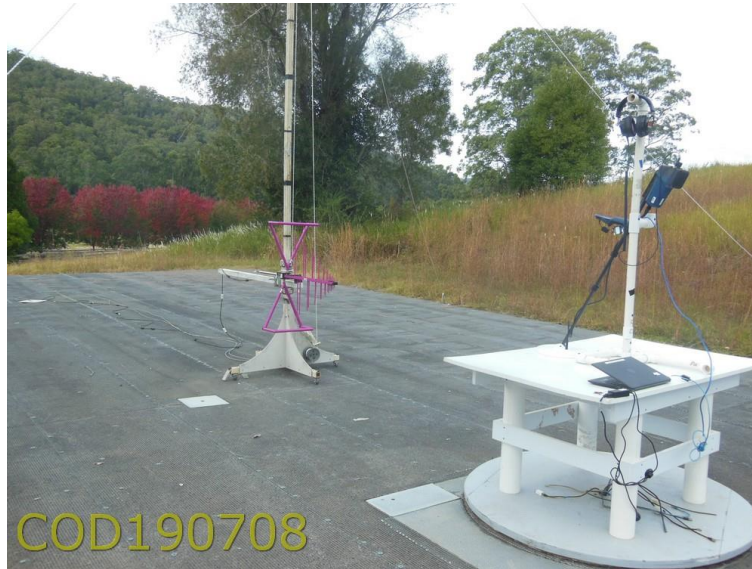

## APPENDIX C – EUT TEST SETUP PHOTOGRAPHS

**9kHz to 30MHz, Over GP**

**9kHz to 30MHz, No GP**

**30MHz to 1000MHz**

**>1GHz Radiated**

**>1GHz Radiated**

**Radiated Closeup Of BT Control Interface**