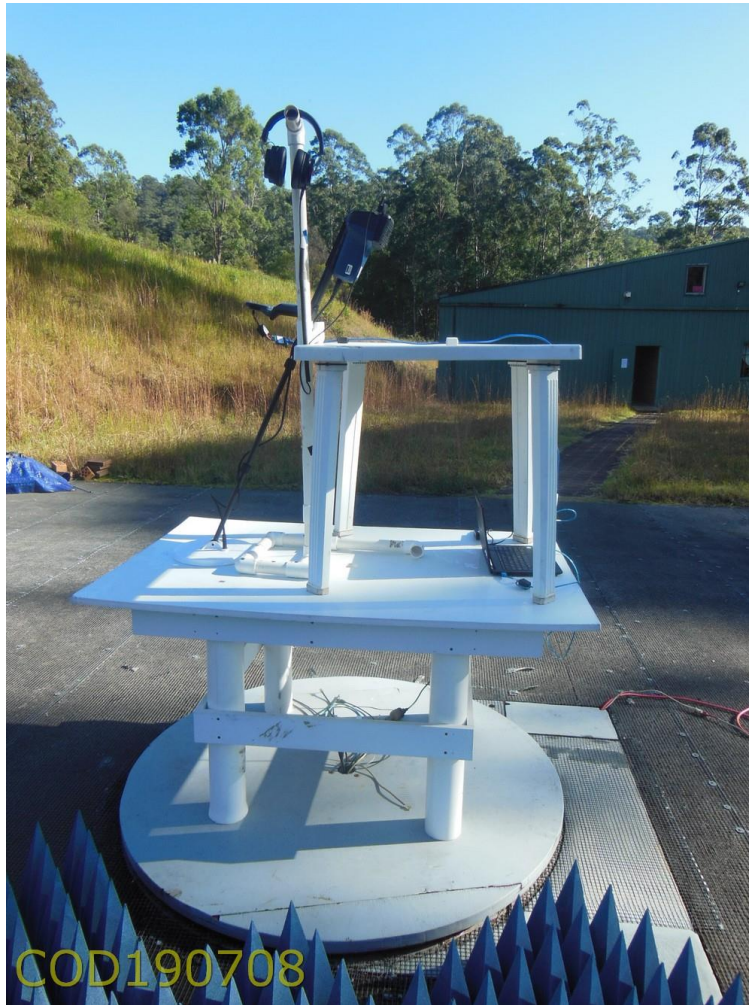

## APPENDIX C – EUT TEST SETUP PHOTOGRAPHS

**9kHz to 30MHz, Over GP**

**9kHz to 30MHz, No GP**

**30MHz to 1000MHz**

**>1GHz Radiated**

**>1GHz Radiated**

**Radiated Closeup Of BT Control Interface**