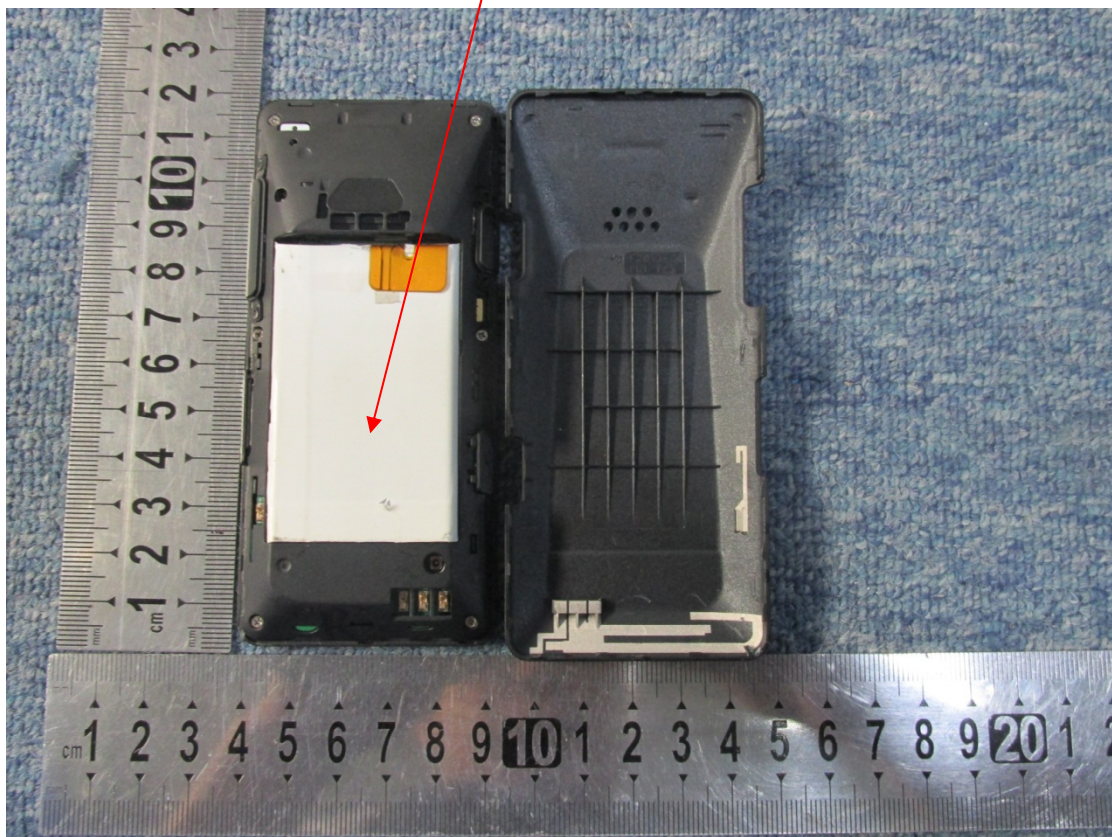

KB-F201-Punkt-1000mah

Note: the battery cannot remove as a separate part