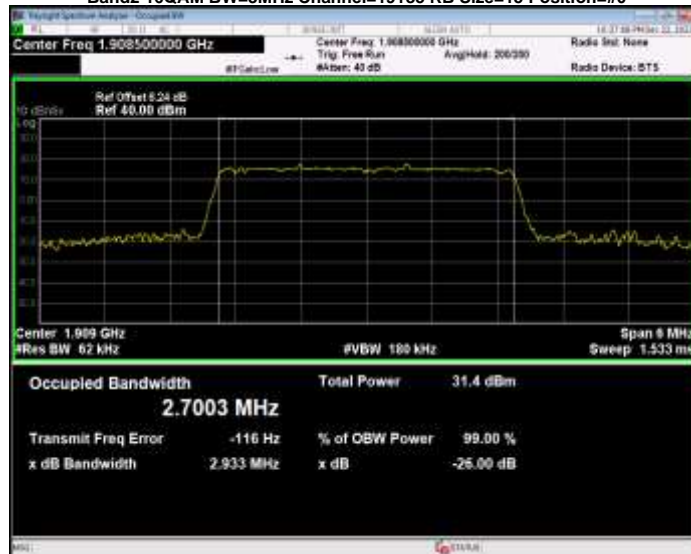

Band2 16QAM BW=3MHz Channel=19185 RB Size=15 Position=#0