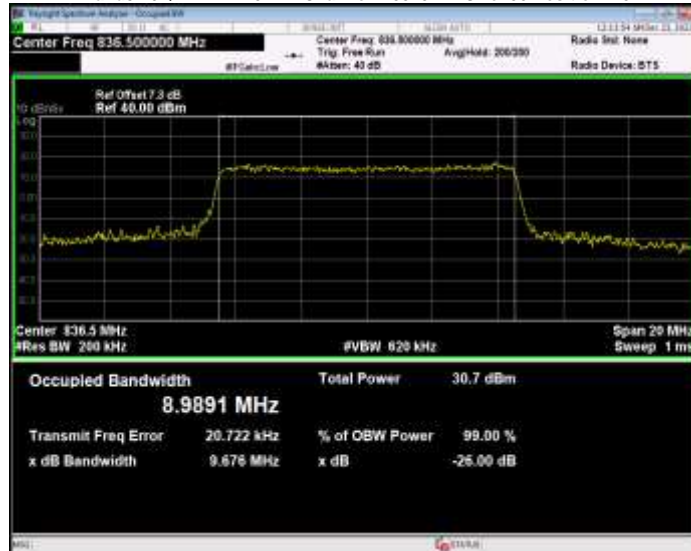

Band5 16QAM BW=10MHz Channel=20525 RB Size=50 Position=#0