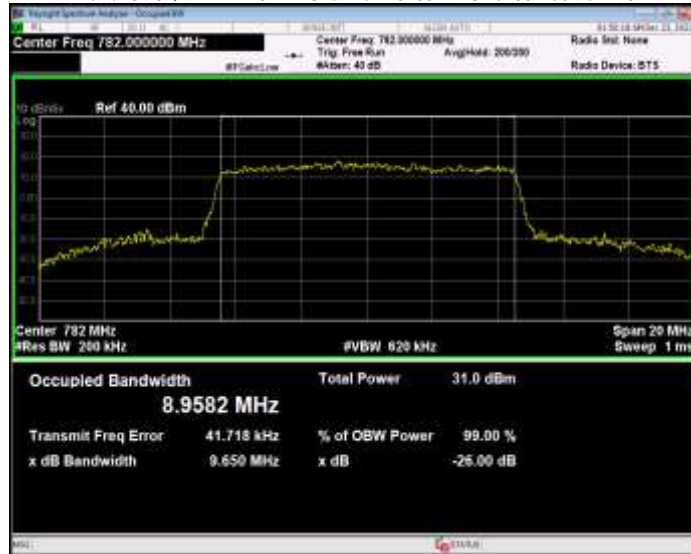

Band13 16QAM BW=5MHz Channel=23205 RB Size=25 Position=#0

Band13 16QAM BW=10MHz Channel=23230 RB Size=50 Position=#0