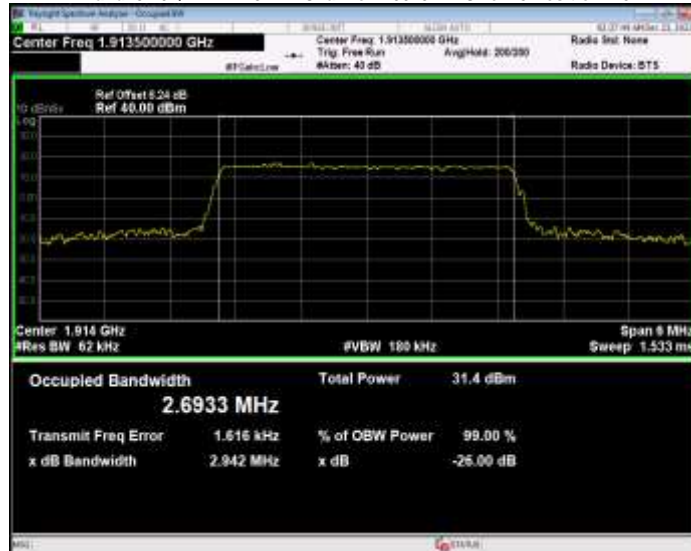

Band25 16QAM BW=5MHz Channel=26065 RB Size=25 Position=#0