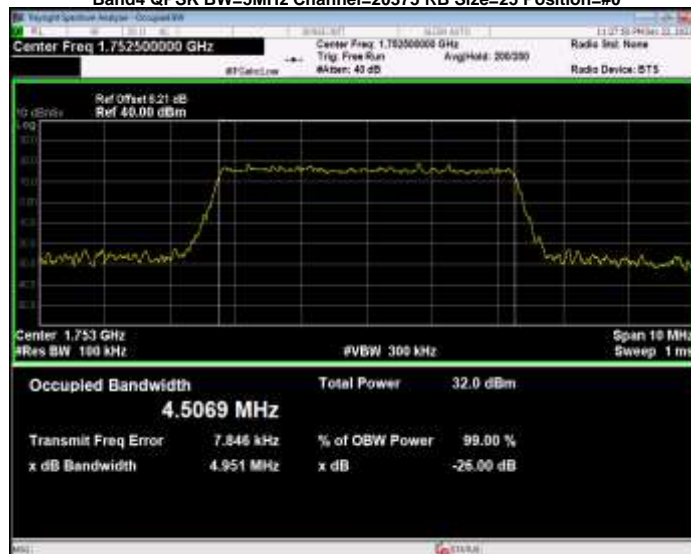

Band4 QPSK BW=3MHz Channel=20385 RB Size=15 Position=#0

Band4 QPSK BW=5MHz Channel=19975 RB Size=25 Position=#0

Band4 QPSK BW=5MHz Channel=20175 RB Size=25 Position=#0

Band4 QPSK BW=5MHz Channel=20375 RB Size=25 Position=#0