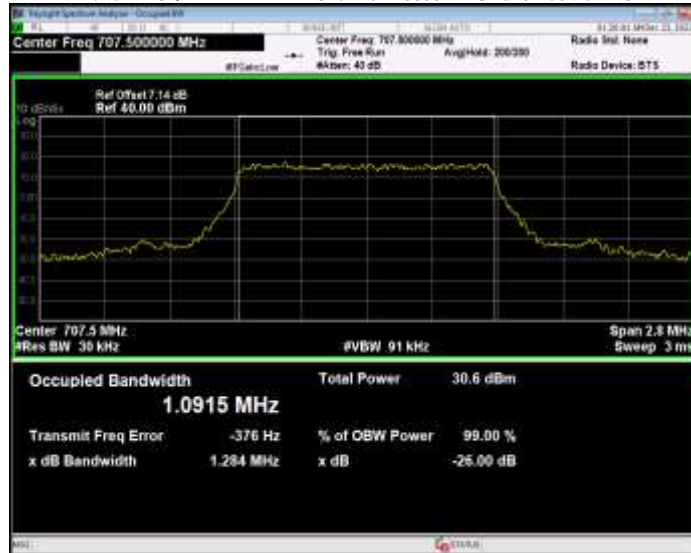

Band12 16QAM BW=1.4MHz Channel=23173 RB Size=6 Position=#0

Band12 16QAM BW=1.4MHz Channel=23095 RB Size=6 Position=#0