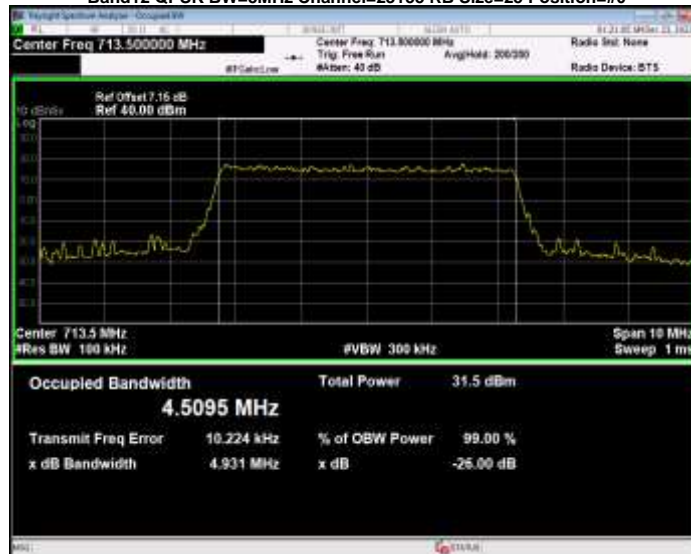

Band12 QPSK BW=3MHz Channel=23165 RB Size=15 Position=#0

Band12 QPSK BW=5MHz Channel=23035 RB Size=25 Position=#0

Band12 QPSK BW=5MHz Channel=23095 RB Size=25 Position=#0

Band12 QPSK BW=5MHz Channel=23155 RB Size=25 Position=#0