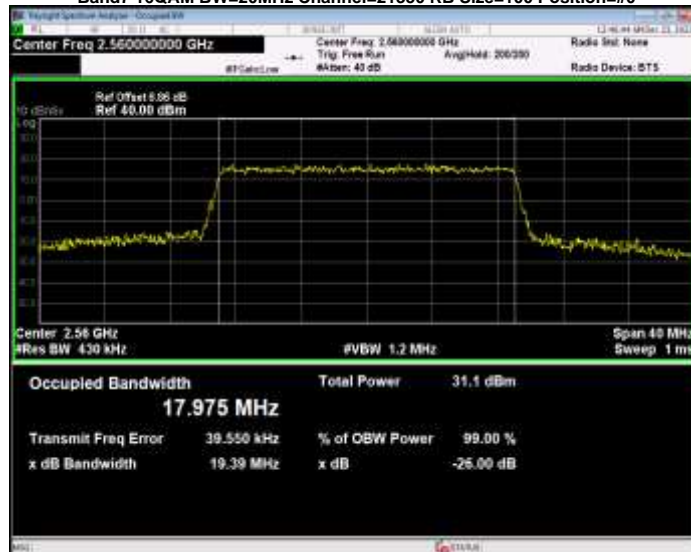

Band7 16QAM BW=20MHz Channel=21350 RB Size=100 Position=#0