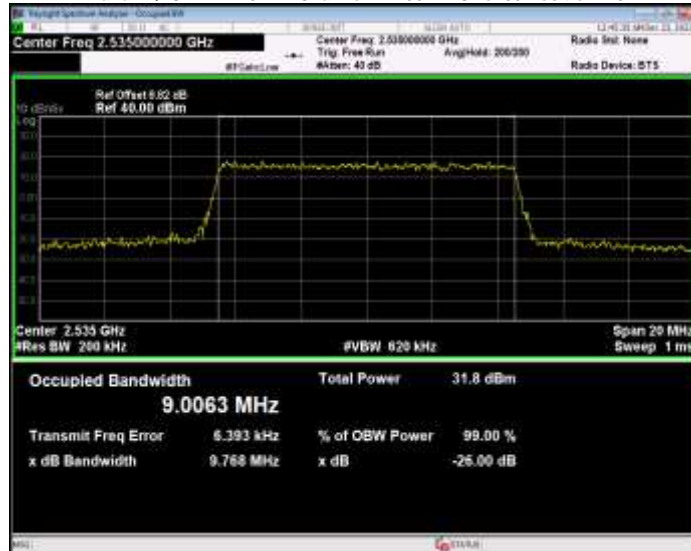

Band7 QPSK BW=10MHz Channel=21100 RB Size=50 Position=#0