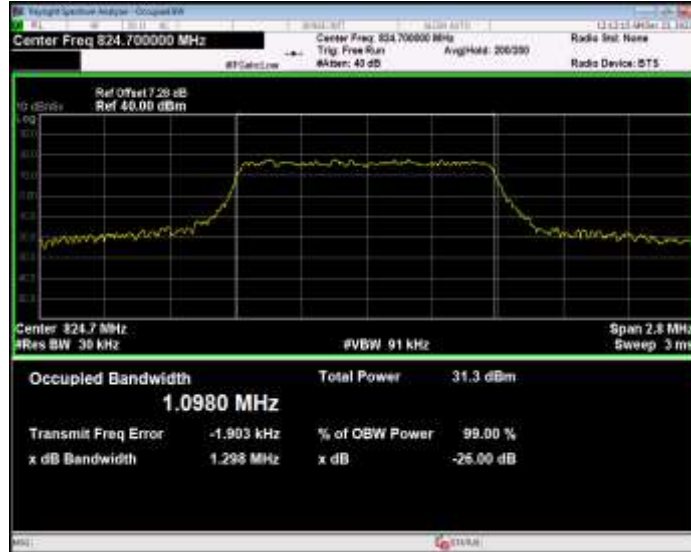

Band5 QPSK BW=1.4MHz Channel=20407 RB Size=6 Position=#0