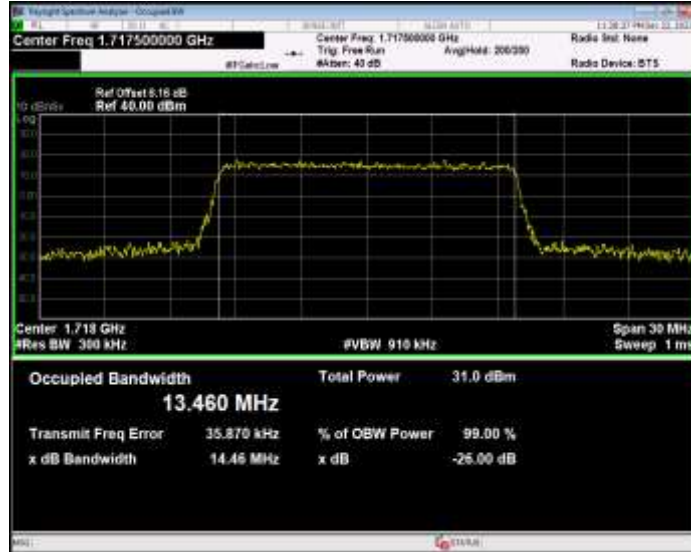

Band4 16QAM BW=15MHz Channel=20175 RB Size=75 Position=#0

Band4 16QAM BW=15MHz Channel=20025 RB Size=75 Position=#0