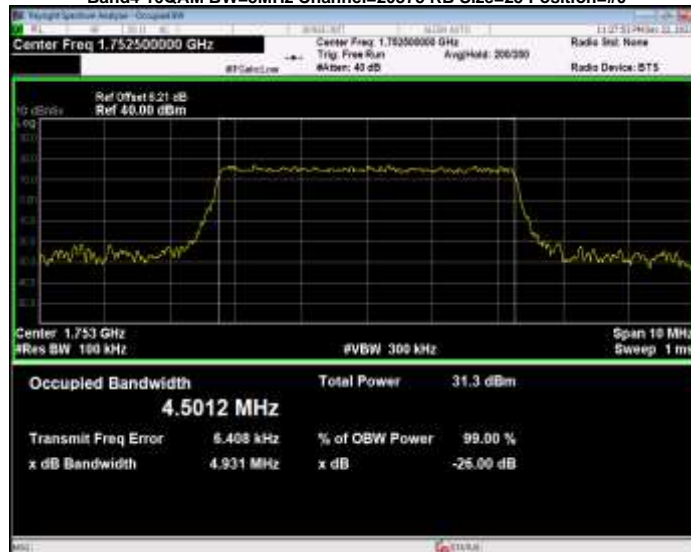

Band4 16QAM BW=5MHz Channel=20375 RB Size=25 Position=#0