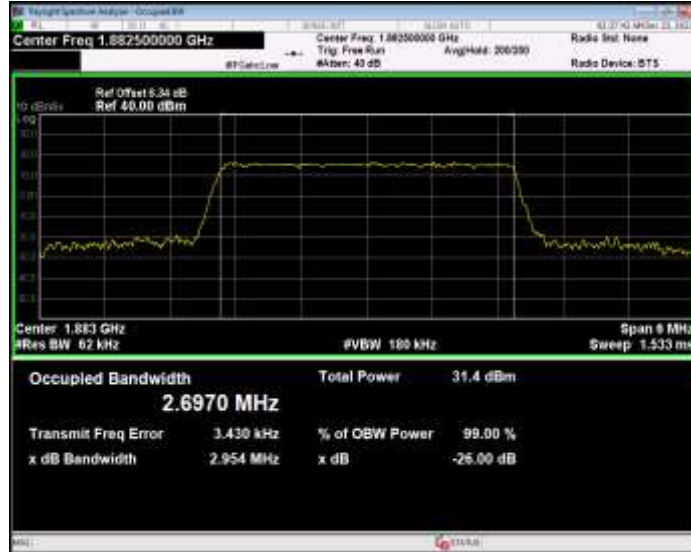

Band25 16QAM BW=3MHz Channel=26675 RB Size=15 Position=#0