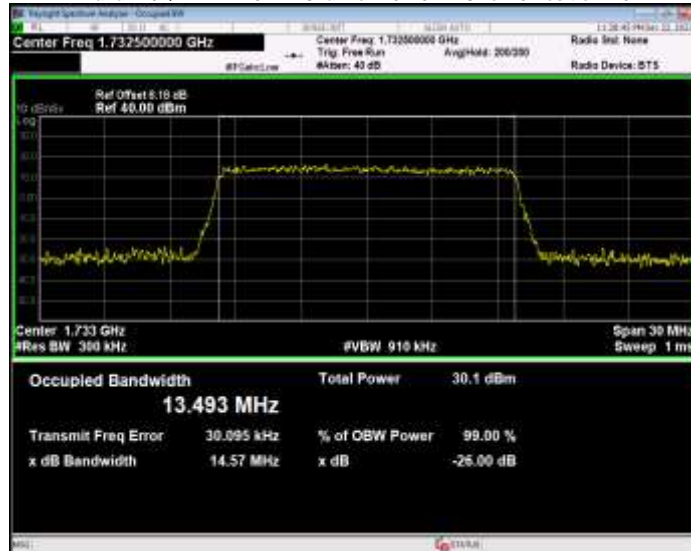

Band4 16QAM BW=10MHz Channel=20175 RB Size=50 Position=#0

Band4 16QAM BW=10MHz Channel=20350 RB Size=50 Position=#0

Band4 16QAM BW=15MHz Channel=20025 RB Size=75 Position=#0

Band4 16QAM BW=15MHz Channel=20175 RB Size=75 Position=#0