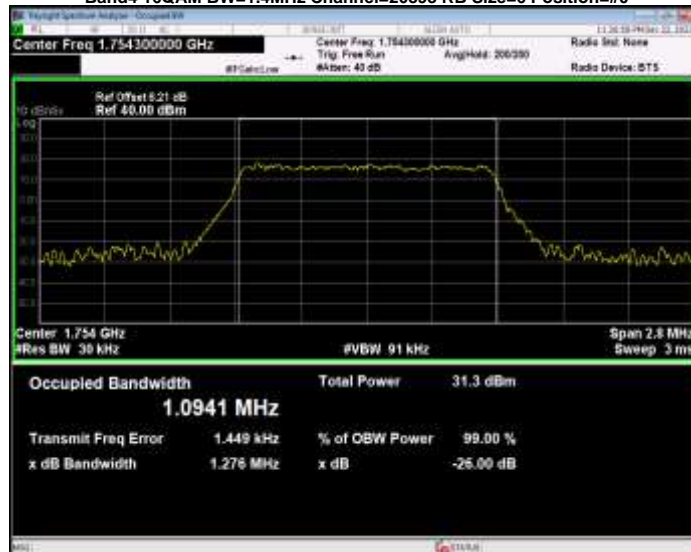

Band4 16QAM BW=10MHz Channel=20000 RB Size=50 Position=#0

Band4 16QAM BW=1.4MHz Channel=20393 RB Size=6 Position=#0