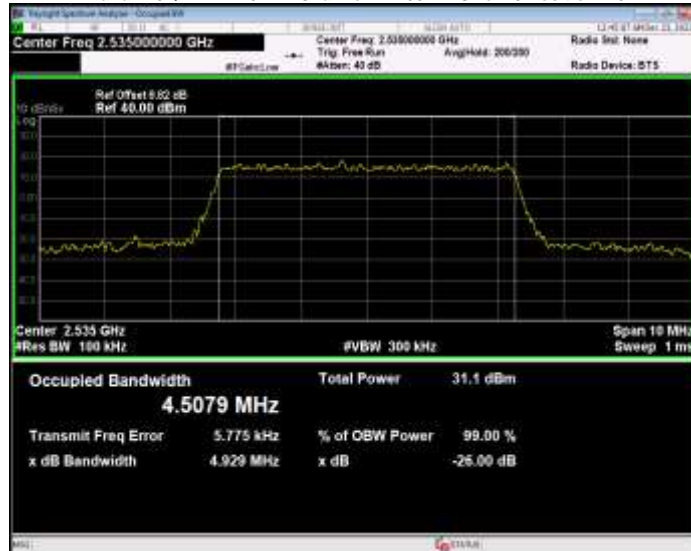

Band7 16QAM BW=5MHz Channel=21100 RB Size=25 Position=#0