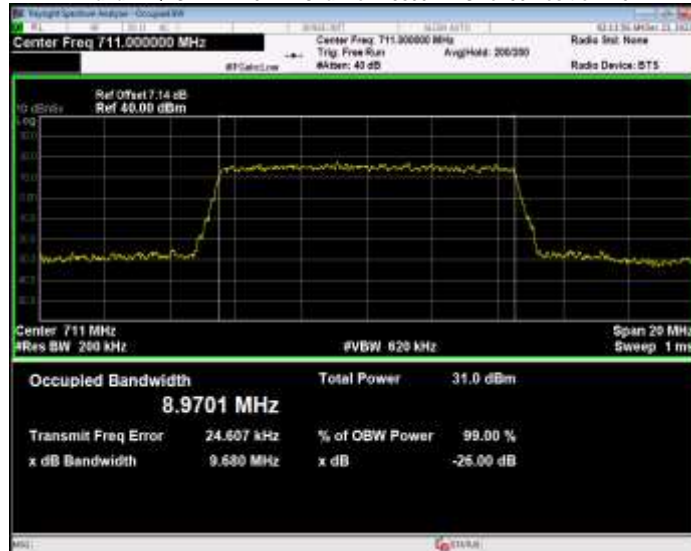

Band17 QPSK BW=10MHz Channel=23800 RB Size=50 Position=#0