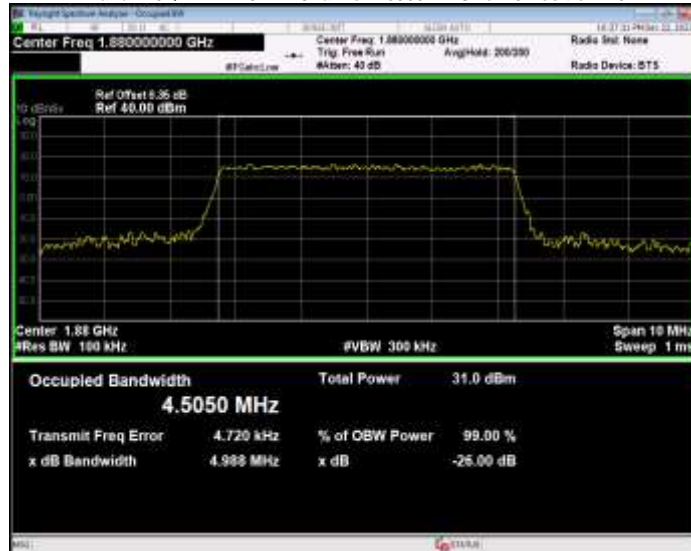

Band2 16QAM BW=5MHz Channel=18900 RB Size=25 Position=#0