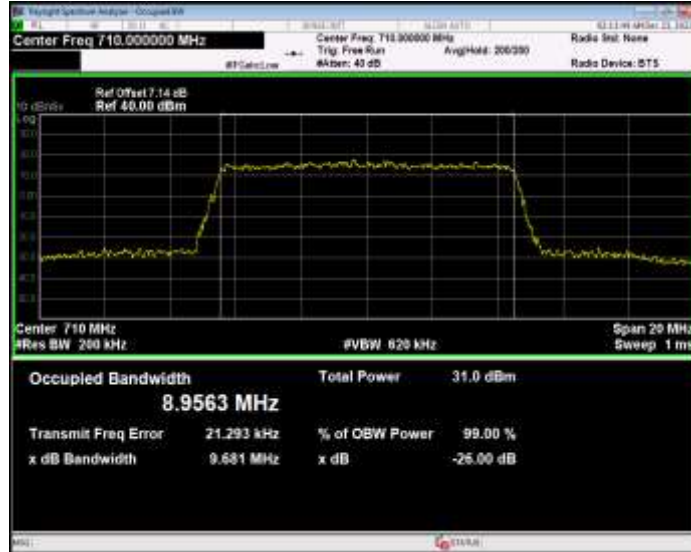

Band17 16QAM BW=5MHz Channel=23790 RB Size=25 Position=#0

Band17 16QAM BW=5MHz Channel=23825 RB Size=25 Position=#0

Band17 QPSK BW=10MHz Channel=23780 RB Size=50 Position=#0

Band17 QPSK BW=10MHz Channel=23790 RB Size=50 Position=#0