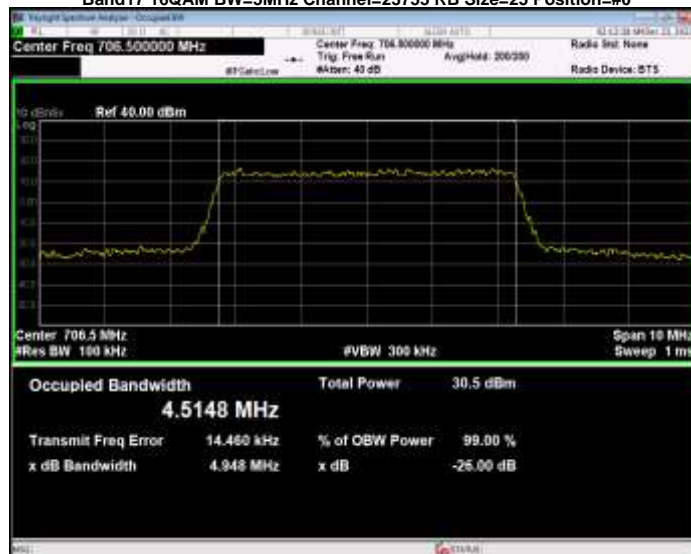

Band17 16QAM BW=10MHz Channel=23780 RB Size=50 Position=#0

Band17 16QAM BW=10MHz Channel=23790 RB Size=50 Position=#0

Band17 16QAM BW=10MHz Channel=23800 RB Size=50 Position=#0

Band17 16QAM BW=5MHz Channel=23755 RB Size=25 Position=#0