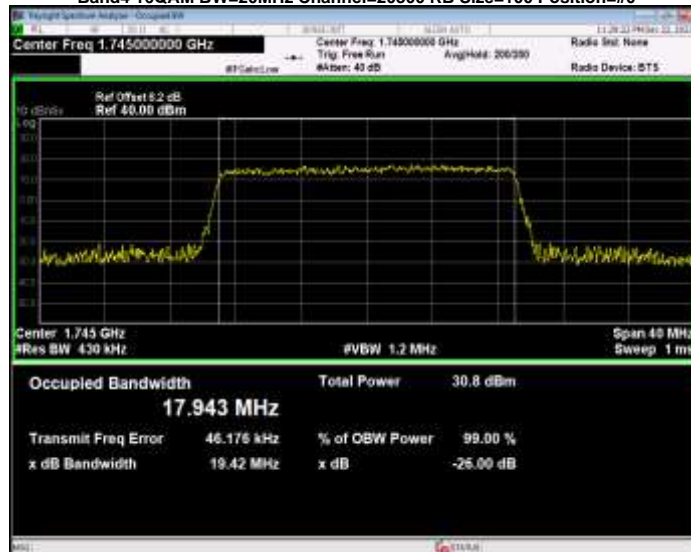

Band4 16QAM BW=15MHz Channel=20325 RB Size=75 Position=#0

Band4 16QAM BW=20MHz Channel=20050 RB Size=100 Position=#0

Band4 16QAM BW=20MHz Channel=20175 RB Size=100 Position=#0

Band4 16QAM BW=20MHz Channel=20300 RB Size=100 Position=#0