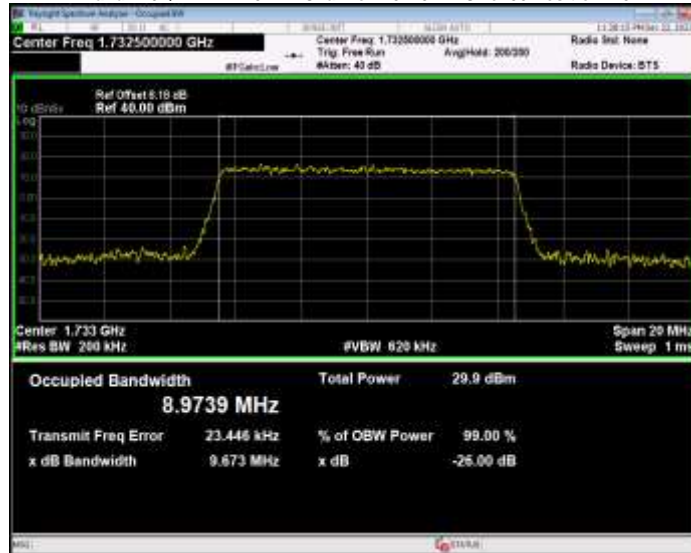

Band4 16QAM BW=10MHz Channel=20350 RB Size=50 Position=#0

Band4 16QAM BW=10MHz Channel=20175 RB Size=50 Position=#0