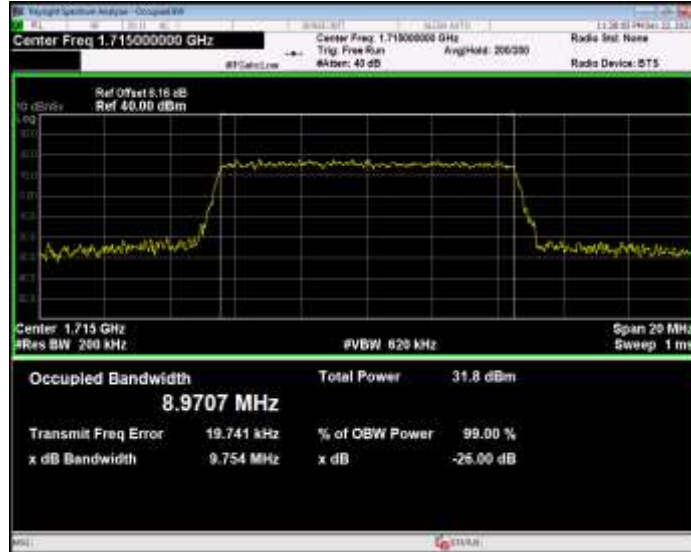

Band4 QPSK BW=10MHz Channel=20175 RB Size=50 Position=#0

Band4 QPSK BW=10MHz Channel=20000 RB Size=50 Position=#0