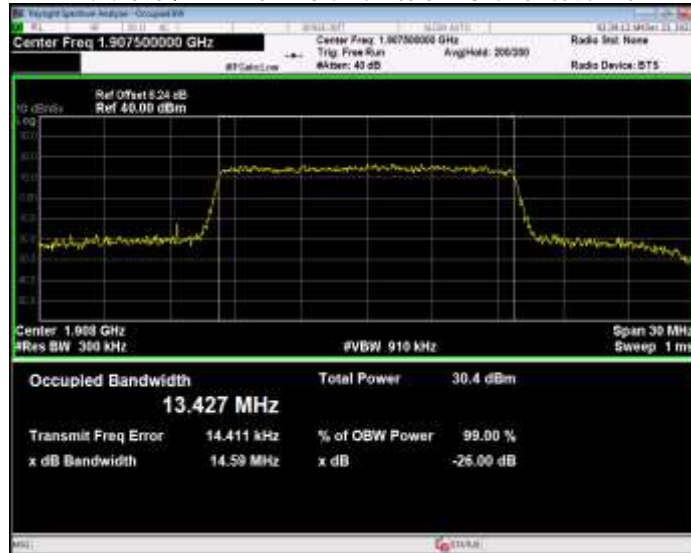

Band25 16QAM BW=20MHz Channel=26140 RB Size=100 Position=#0