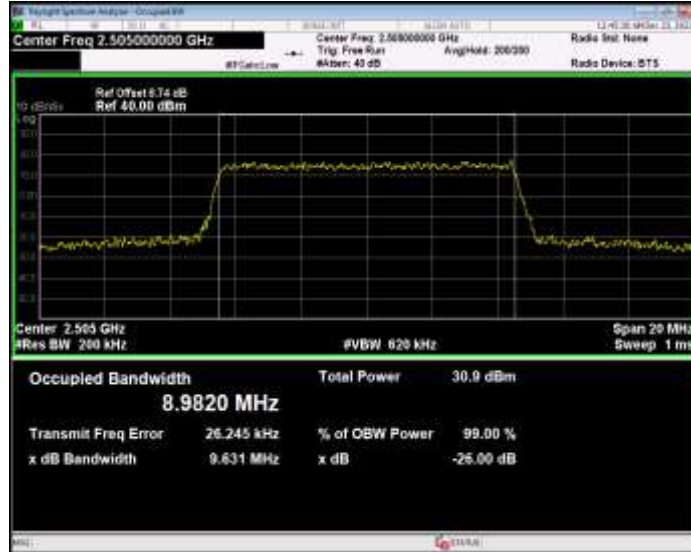

Band7 16QAM BW=10MHz Channel=20800 RB Size=50 Position=#0