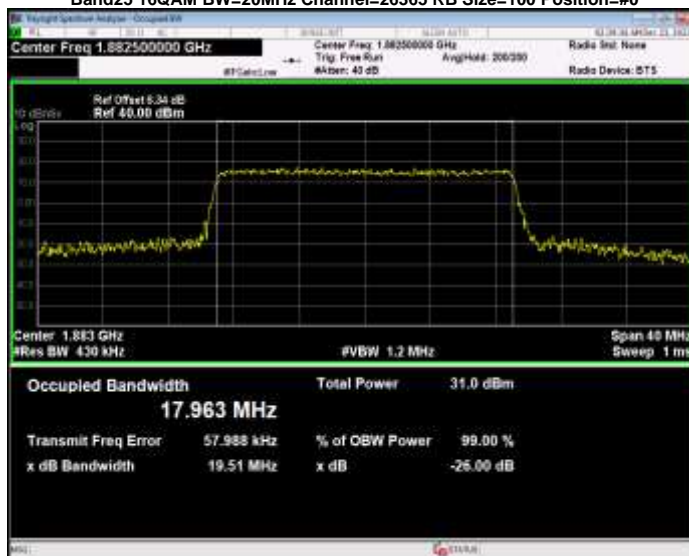

Band25 16QAM BW=20MHz Channel=26590 RB Size=100 Position=#0