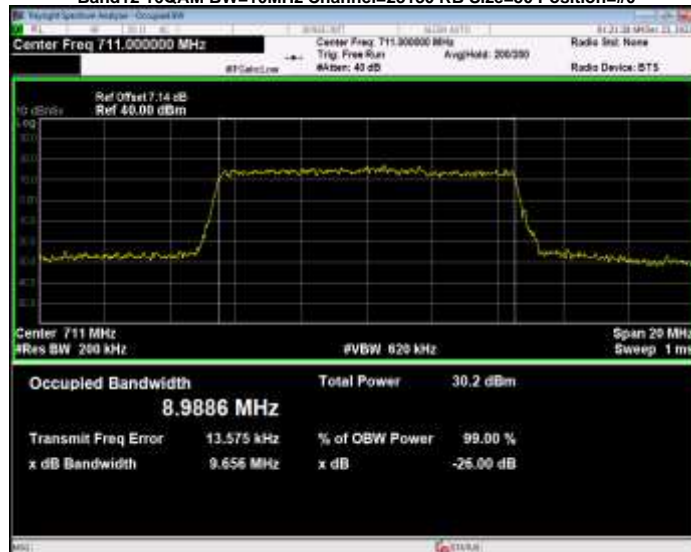

Band12 16QAM BW=3MHz Channel=23025 RB Size=15 Position=#0

Band12 16QAM BW=10MHz Channel=23130 RB Size=50 Position=#0