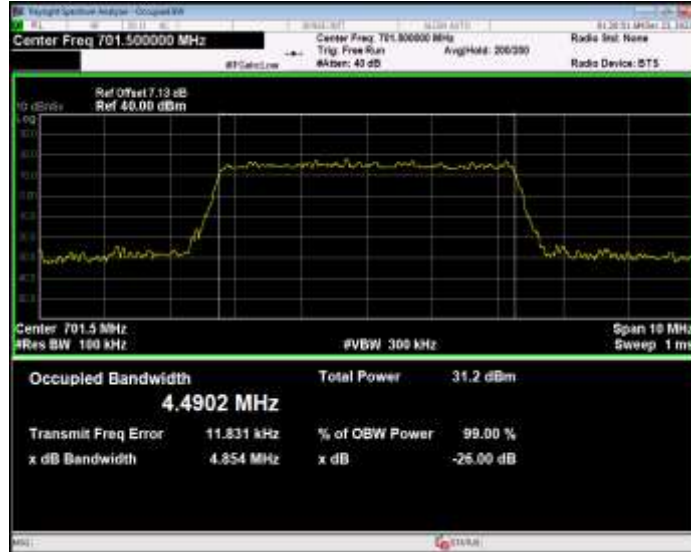

Band12 QPSK BW=5MHz Channel=23035 RB Size=25 Position=#0