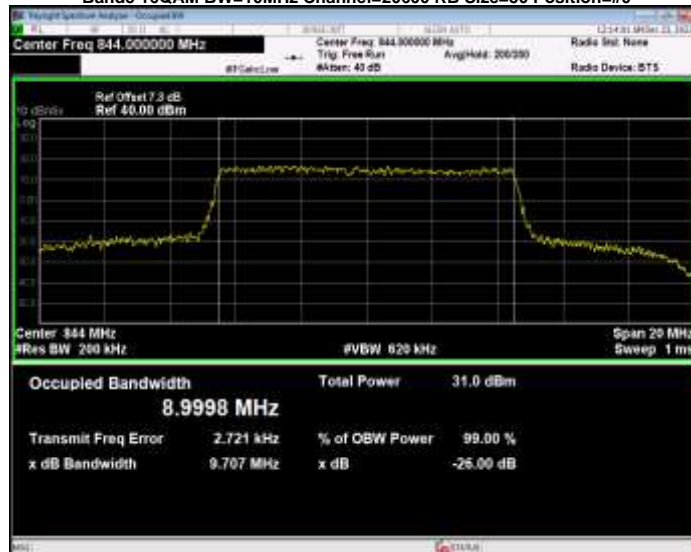

Band5 16QAM BW=3MHz Channel=20415 RB Size=15 Position=#0

Band5 16QAM BW=10MHz Channel=20600 RB Size=50 Position=#0