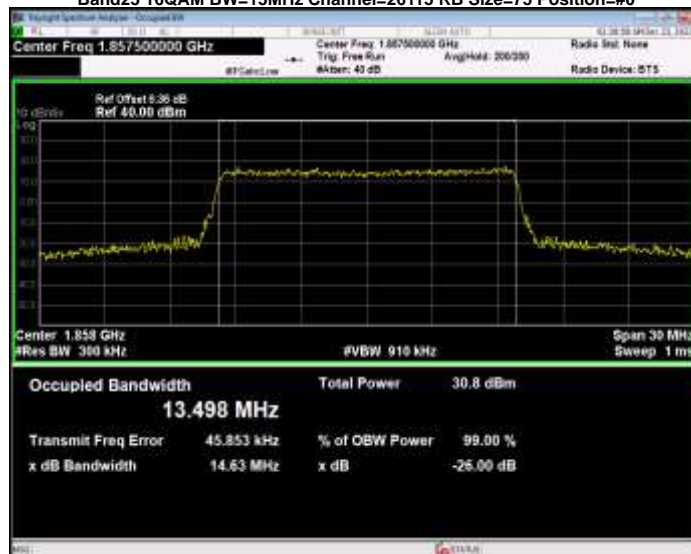

Band25 16QAM BW=15MHz Channel=26365 RB Size=75 Position=#0

Band25 16QAM BW=15MHz Channel=26115 RB Size=75 Position=#0