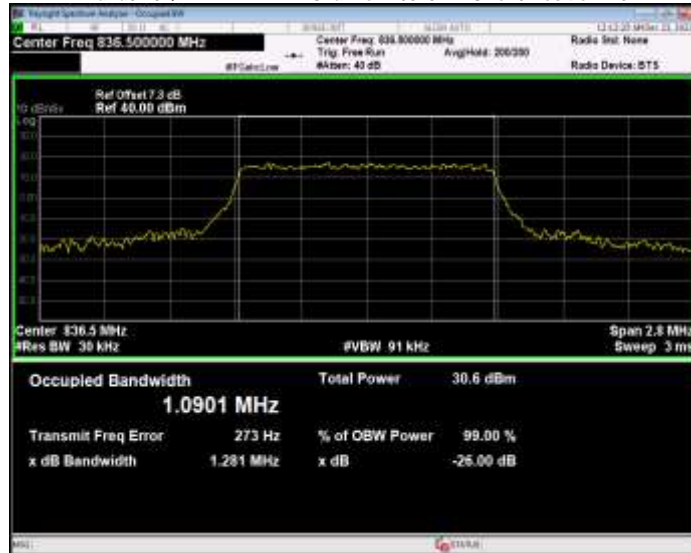

Band5 16QAM BW=1.4MHz Channel=20525 RB Size=6 Position=#0