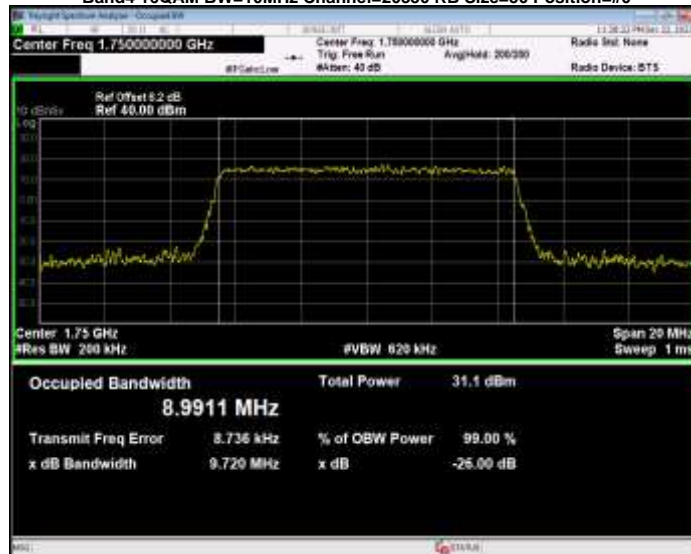

Band4 16QAM BW=15MHz Channel=20025 RB Size=75 Position=#0

Band4 16QAM BW=10MHz Channel=20350 RB Size=50 Position=#0