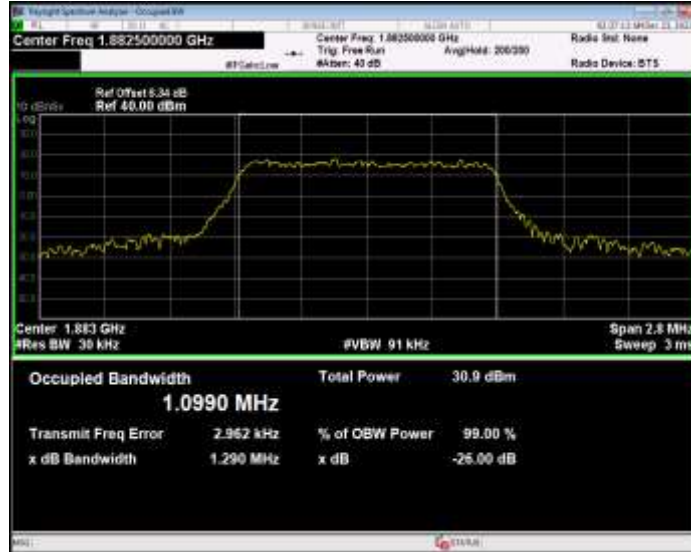

Band25 16QAM BW=1.4MHz Channel=26683 RB Size=6 Position=#0

Band25 16QAM BW=1.4MHz Channel=26365 RB Size=6 Position=#0