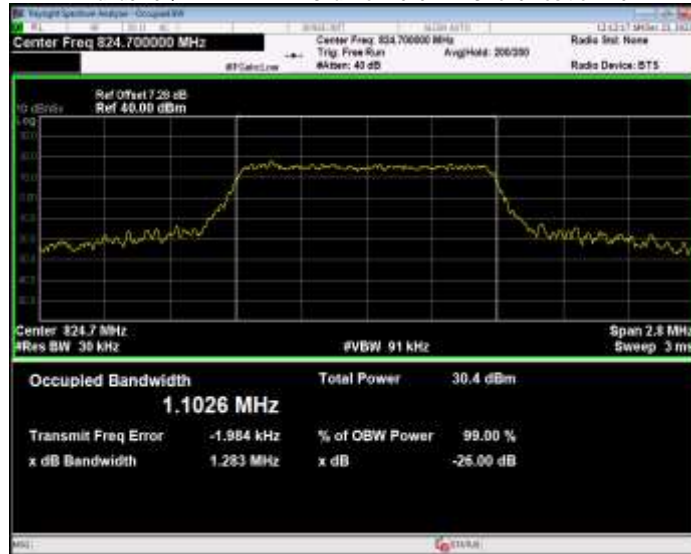

Band5 16QAM BW=1.4MHz Channel=20407 RB Size=6 Position=#0