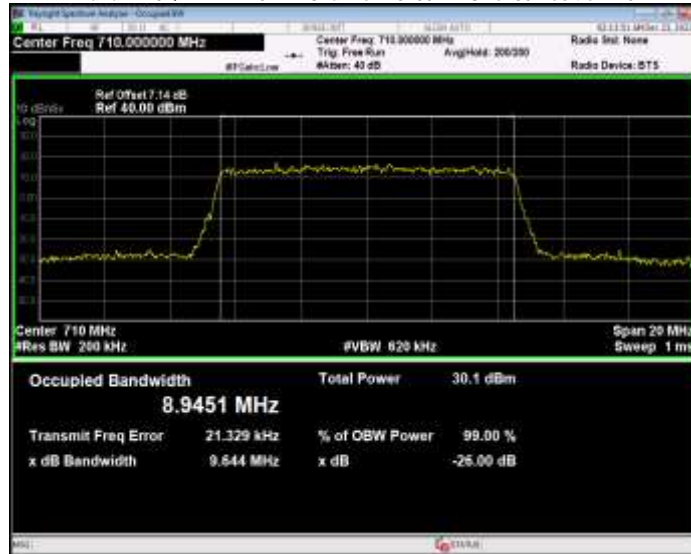

Band17 16QAM BW=10MHz Channel=23800 RB Size=50 Position=#0

Band17 16QAM BW=10MHz Channel=23790 RB Size=50 Position=#0