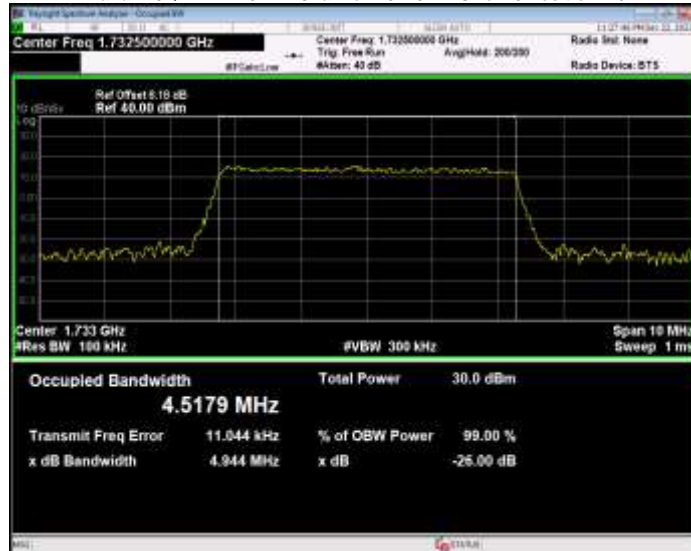

Band4 16QAM BW=5MHz Channel=20375 RB Size=25 Position=#0

Band4 16QAM BW=5MHz Channel=20175 RB Size=25 Position=#0