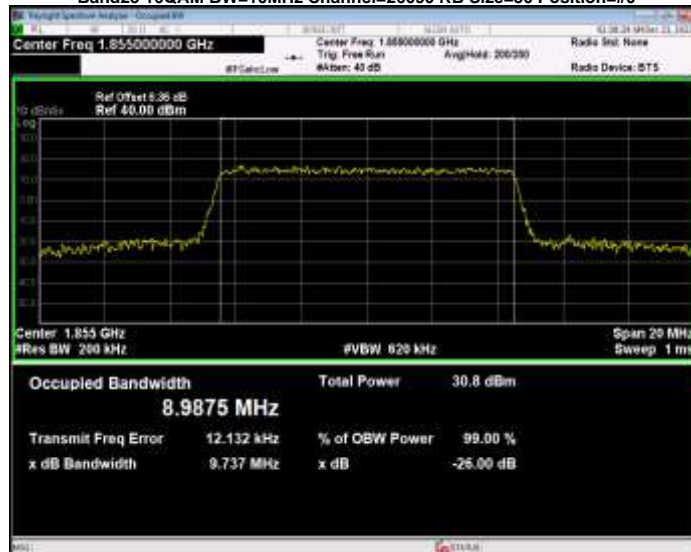

Band25 16QAM BW=1.4MHz Channel=26047 RB Size=6 Position=#0

Band25 16QAM BW=1.4MHz Channel=26365 RB Size=6 Position=#0

Band25 16QAM BW=1.4MHz Channel=26683 RB Size=6 Position=#0

Band25 16QAM BW=10MHz Channel=26090 RB Size=50 Position=#0