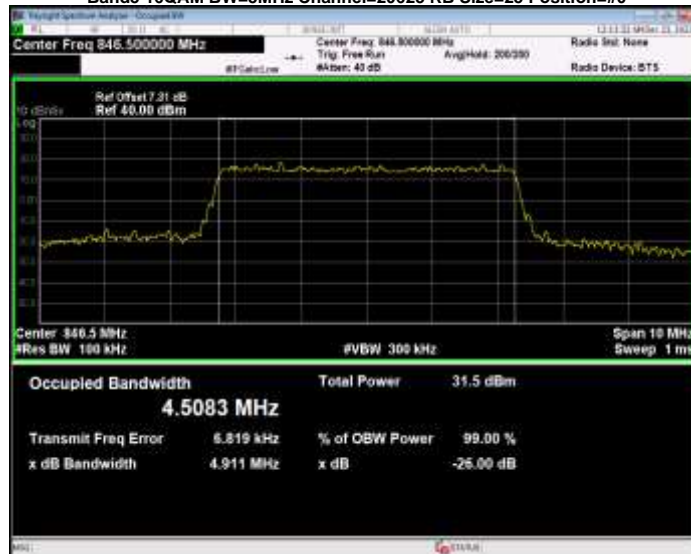

Band5 16QAM BW=3MHz Channel=20635 RB Size=15 Position=#0

Band5 16QAM BW=5MHz Channel=20425 RB Size=25 Position=#0

Band5 16QAM BW=5MHz Channel=20525 RB Size=25 Position=#0

Band5 16QAM BW=5MHz Channel=20625 RB Size=25 Position=#0