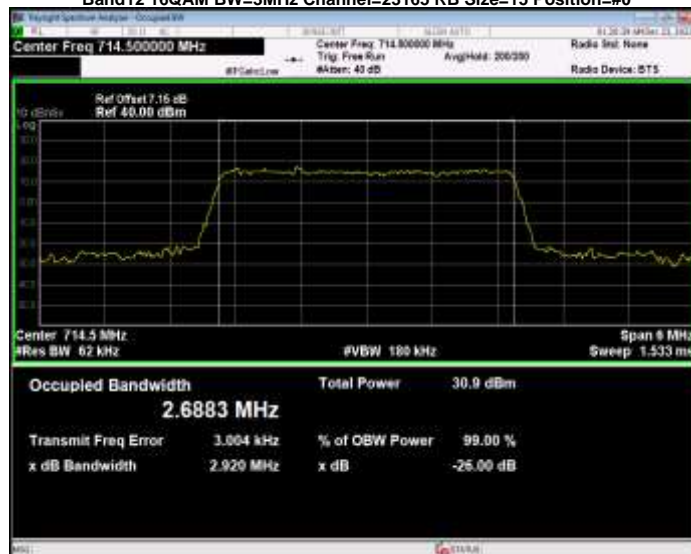

Band12 16QAM BW=5MHz Channel=23035 RB Size=25 Position=#0

Band12 16QAM BW=3MHz Channel=23165 RB Size=15 Position=#0