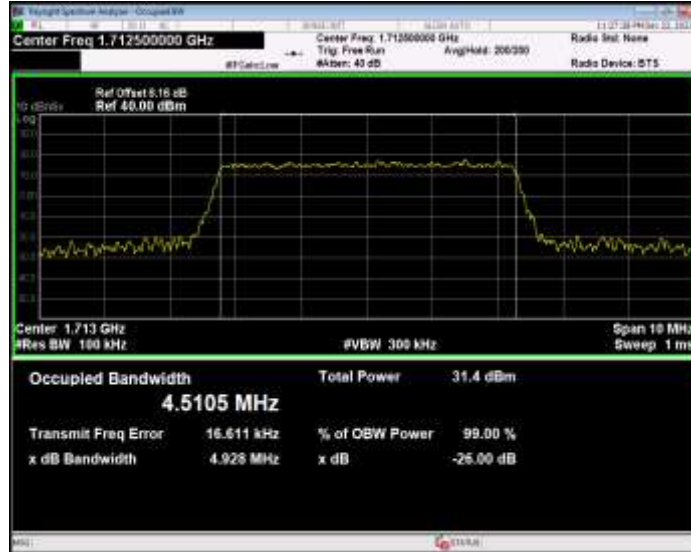

Band4 16QAM BW=3MHz Channel=19965 RB Size=15 Position=#0

Band4 16QAM BW=3MHz Channel=20175 RB Size=15 Position=#0

Band4 16QAM BW=3MHz Channel=20385 RB Size=15 Position=#0

Band4 16QAM BW=5MHz Channel=19975 RB Size=25 Position=#0