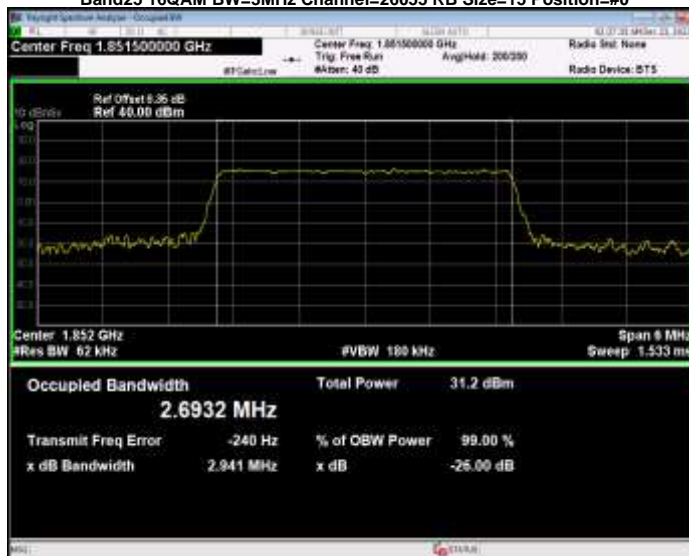

Band25 16QAM BW=3MHz Channel=26365 RB Size=15 Position=#0