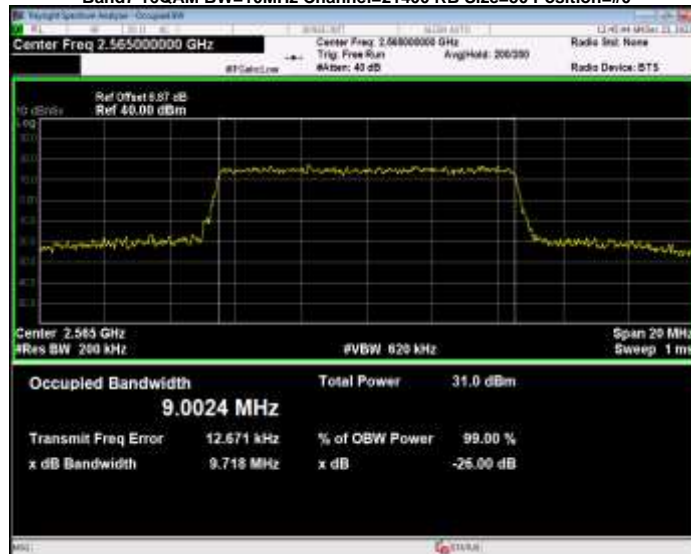

Band7 16QAM BW=15MHz Channel=20825 RB Size=75 Position=#0

Band7 16QAM BW=10MHz Channel=21400 RB Size=50 Position=#0