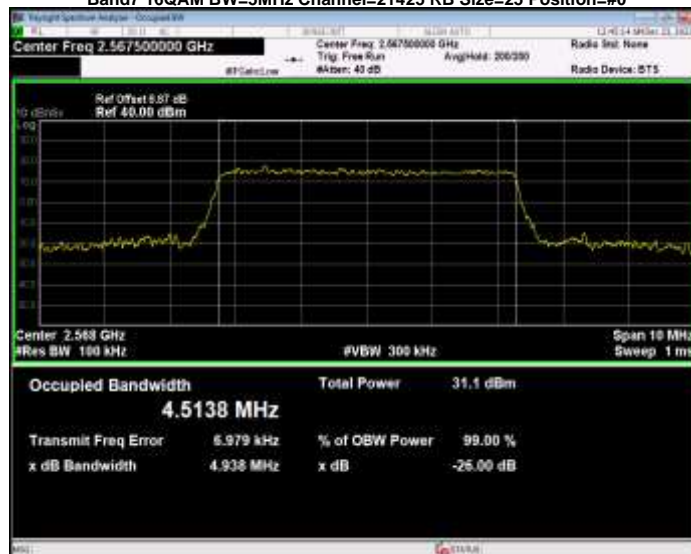

Band7 16QAM BW=20MHz Channel=21350 RB Size=100 Position=#0

Band7 16QAM BW=5MHz Channel=20775 RB Size=25 Position=#0

Band7 16QAM BW=5MHz Channel=21100 RB Size=25 Position=#0

Band7 16QAM BW=5MHz Channel=21425 RB Size=25 Position=#0