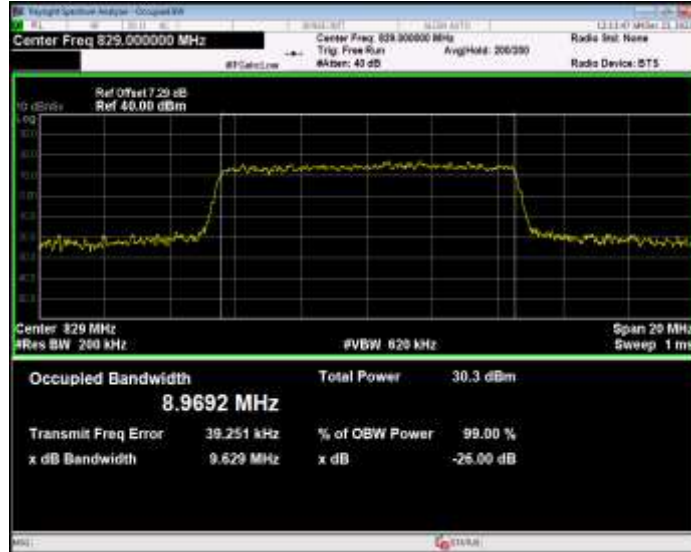

Band5 16QAM BW=1.4MHz Channel=20407 RB Size=6 Position=#0

Band5 16QAM BW=1.4MHz Channel=20525 RB Size=6 Position=#0

Band5 16QAM BW=1.4MHz Channel=20643 RB Size=6 Position=#0

Band5 16QAM BW=10MHz Channel=20450 RB Size=50 Position=#0