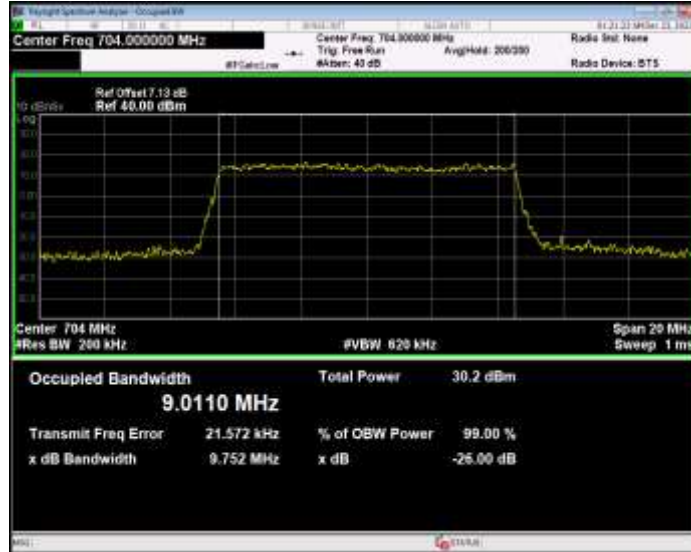

Band12 16QAM BW=1.4MHz Channel=23017 RB Size=6 Position=#0

Band12 16QAM BW=1.4MHz Channel=23095 RB Size=6 Position=#0

Band12 16QAM BW=1.4MHz Channel=23173 RB Size=6 Position=#0

Band12 16QAM BW=10MHz Channel=23060 RB Size=50 Position=#0