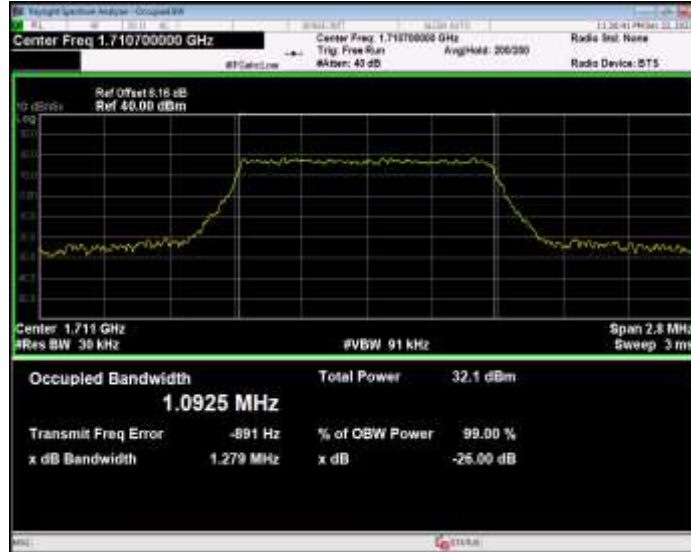

Band4 QPSK BW=1.4MHz Channel=19957 RB Size=6 Position=#0