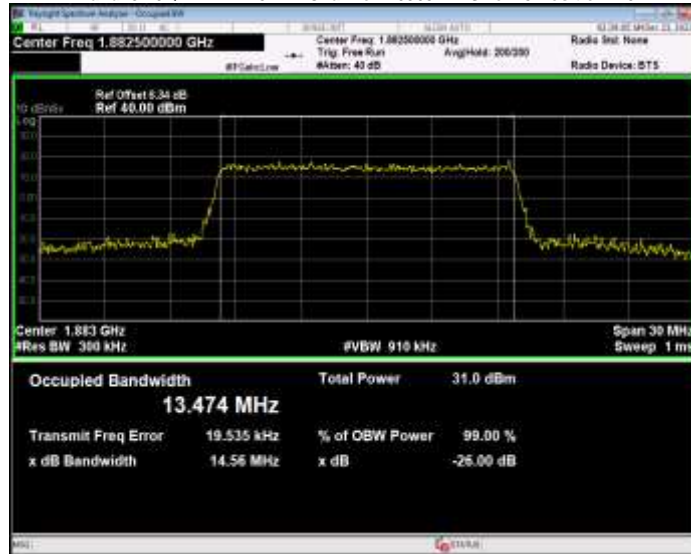

Band25 16QAM BW=10MHz Channel=26365 RB Size=50 Position=#0

Band25 16QAM BW=10MHz Channel=26640 RB Size=50 Position=#0

Band25 16QAM BW=15MHz Channel=26115 RB Size=75 Position=#0

Band25 16QAM BW=15MHz Channel=26365 RB Size=75 Position=#0