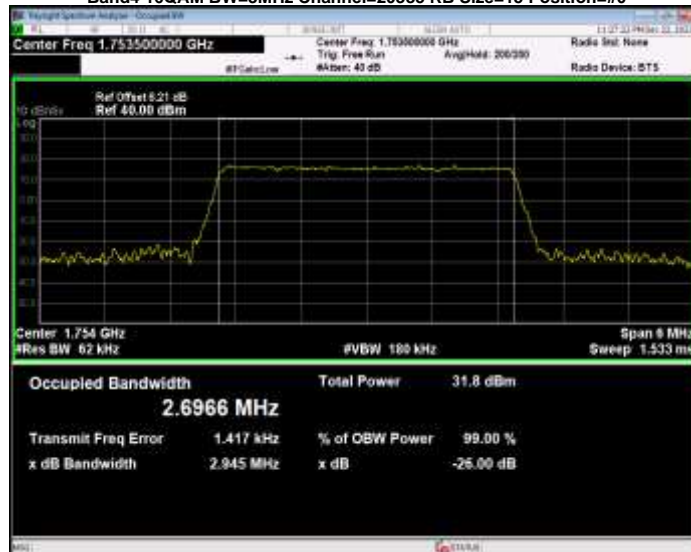

Band4 16QAM BW=5MHz Channel=19975 RB Size=25 Position=#0

Band4 16QAM BW=3MHz Channel=20385 RB Size=15 Position=#0