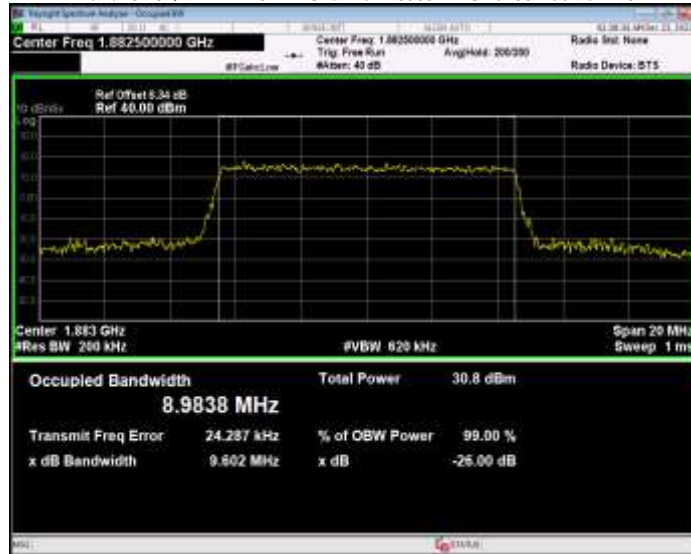

Band25 16QAM BW=10MHz Channel=26365 RB Size=50 Position=#0