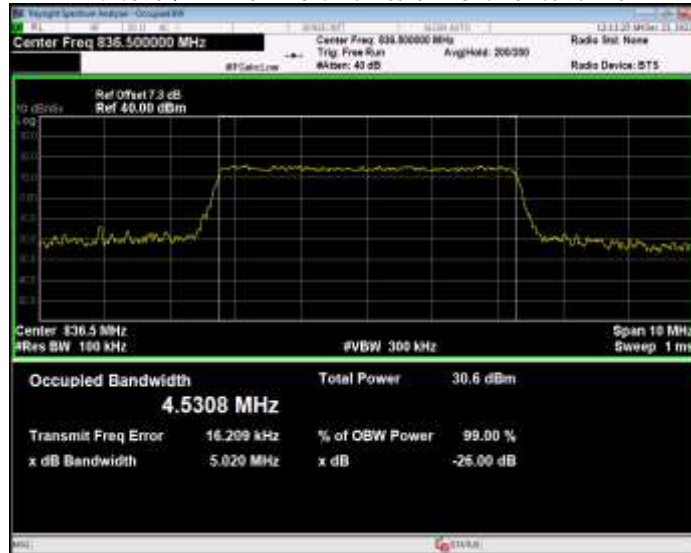

Band5 16QAM BW=5MHz Channel=20625 RB Size=25 Position=#0

Band5 16QAM BW=5MHz Channel=20525 RB Size=25 Position=#0