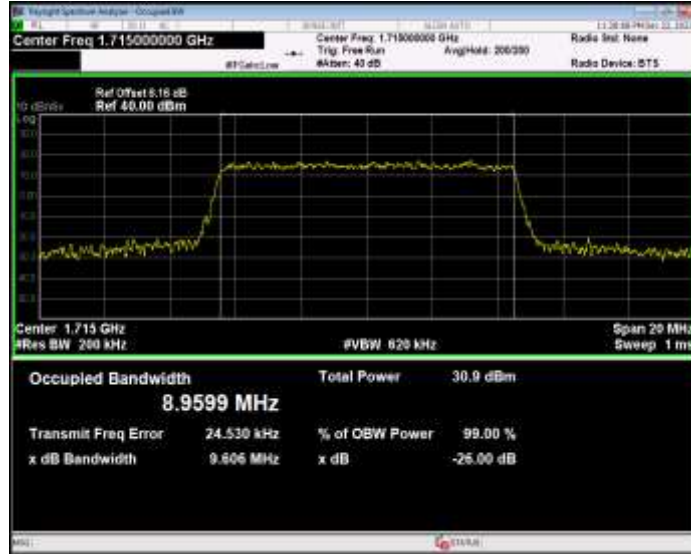

Band4 16QAM BW=1.4MHz Channel=19957 RB Size=6 Position=#0

Band4 16QAM BW=1.4MHz Channel=20175 RB Size=6 Position=#0

Band4 16QAM BW=1.4MHz Channel=20393 RB Size=6 Position=#0

Band4 16QAM BW=10MHz Channel=20000 RB Size=50 Position=#0