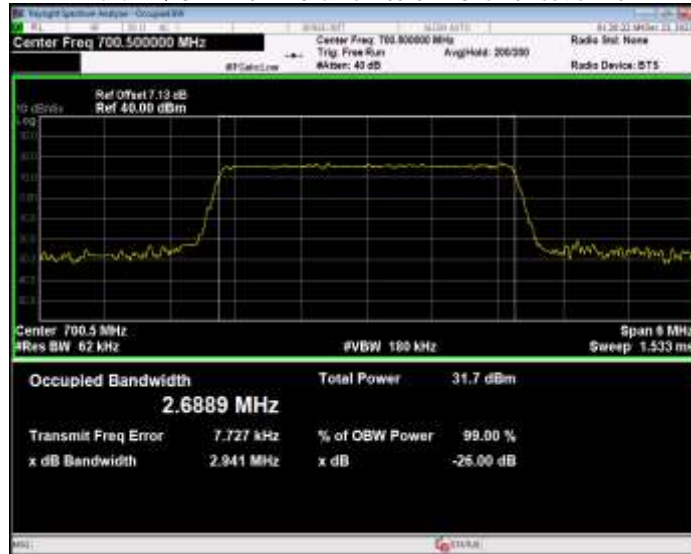

Band12 QPSK BW=3MHz Channel=23025 RB Size=15 Position=#0