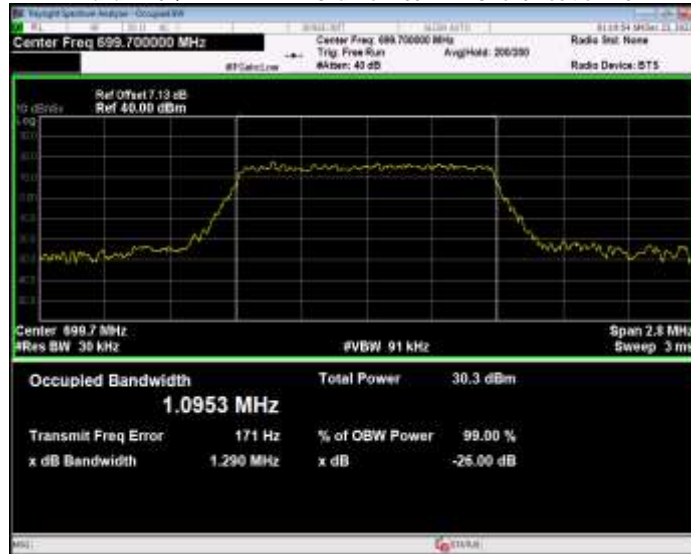

Band12 16QAM BW=1.4MHz Channel=23095 RB Size=6 Position=#0

Band12 16QAM BW=1.4MHz Channel=23017 RB Size=6 Position=#0