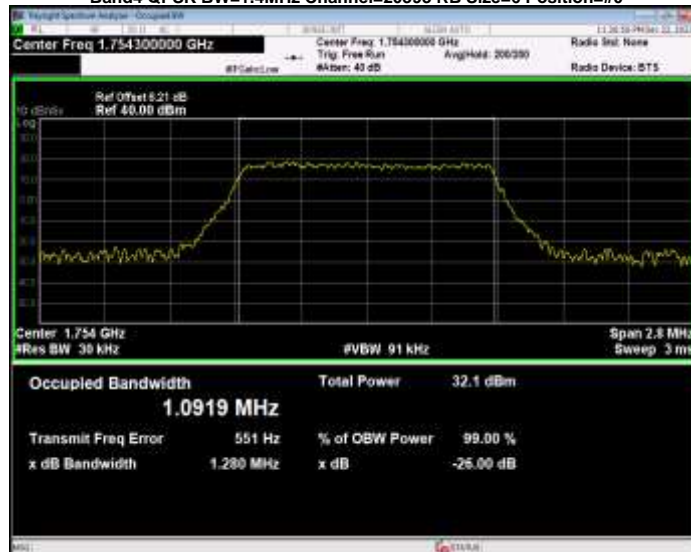

Band4 QPSK BW=10MHz Channel=20000 RB Size=50 Position=#0

Band4 QPSK BW=1.4MHz Channel=20393 RB Size=6 Position=#0