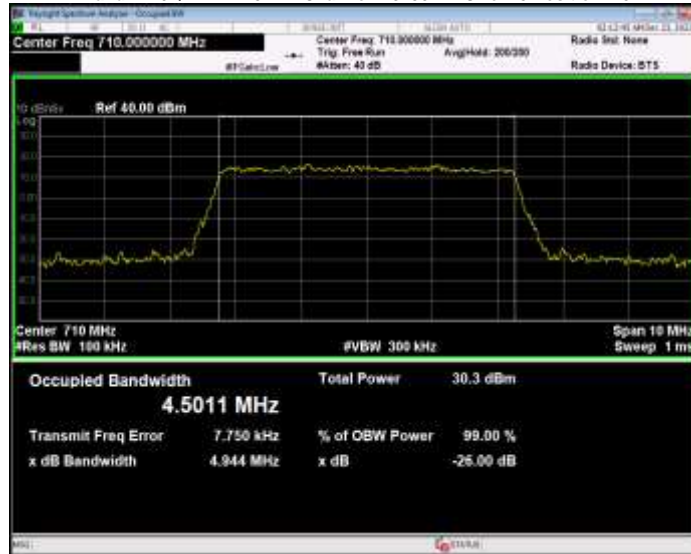

Band17 16QAM BW=5MHz Channel=23825 RB Size=25 Position=#0

Band17 16QAM BW=5MHz Channel=23790 RB Size=25 Position=#0