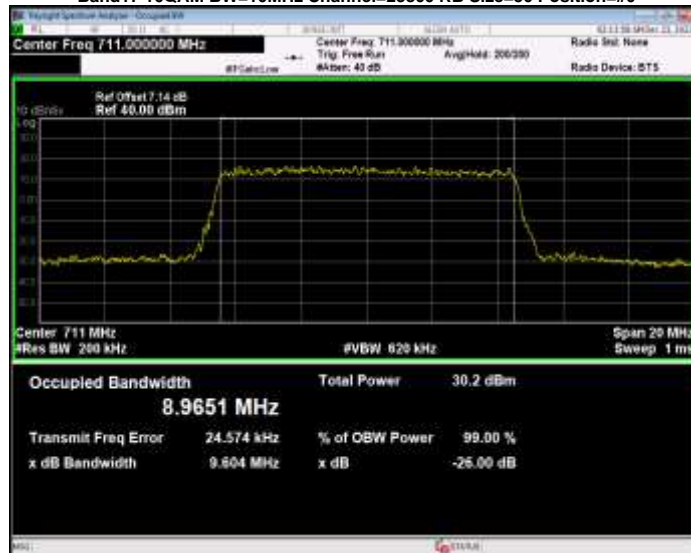

Band17 16QAM BW=5MHz Channel=23755 RB Size=25 Position=#0

Band17 16QAM BW=10MHz Channel=23800 RB Size=50 Position=#0