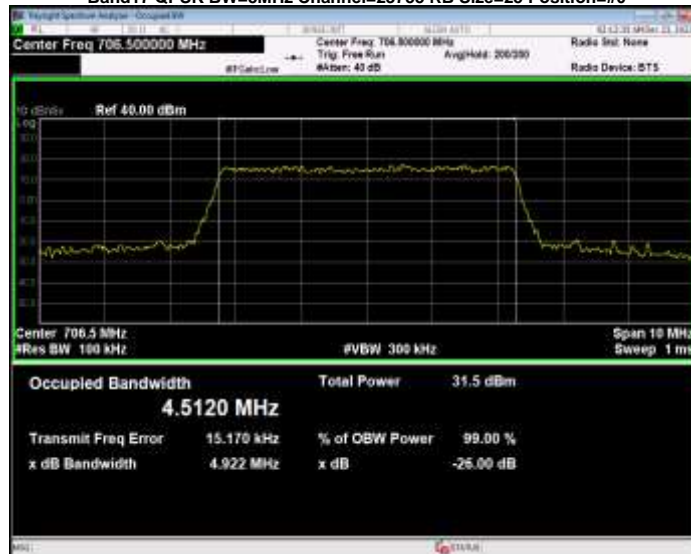

Band17 QPSK BW=5MHz Channel=23755 RB Size=25 Position=#0