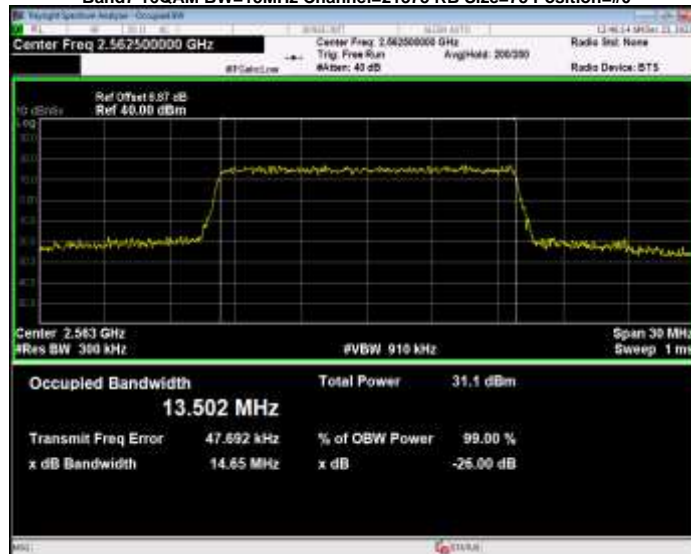

Band7 16QAM BW=20MHz Channel=20850 RB Size=100 Position=#0

Band7 16QAM BW=15MHz Channel=21375 RB Size=75 Position=#0