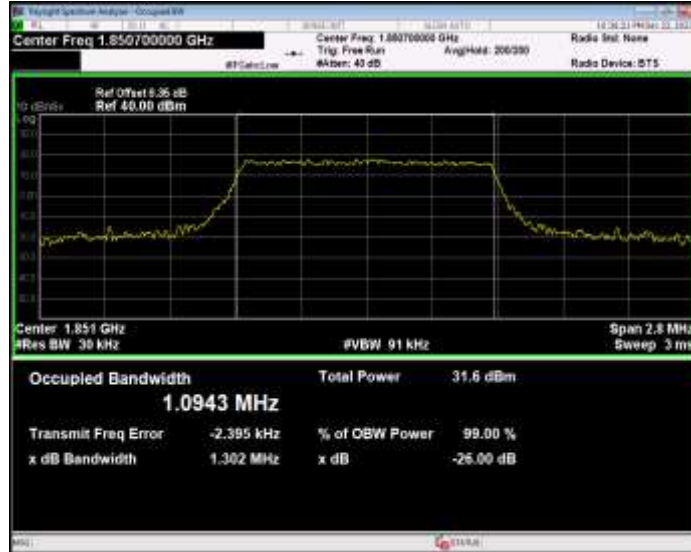

Band2 QPSK BW=1.4MHz Channel=18607 RB Size=6 Position=#0