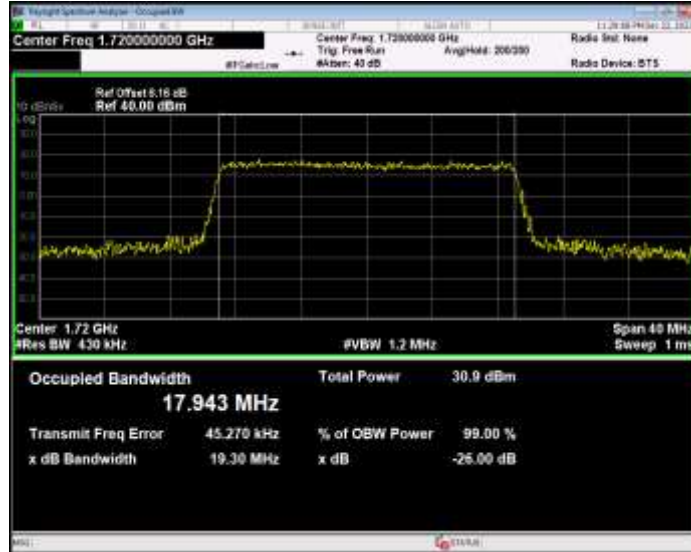

Band4 16QAM BW=20MHz Channel=20175 RB Size=100 Position=#0

Band4 16QAM BW=20MHz Channel=20050 RB Size=100 Position=#0