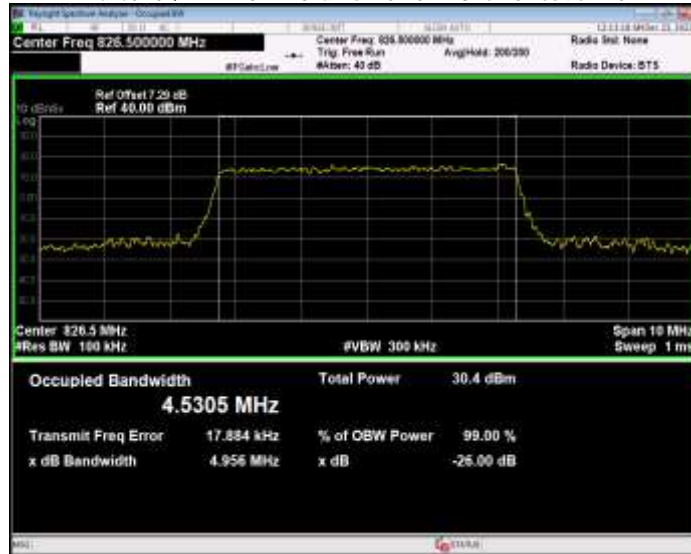

Band5 16QAM BW=5MHz Channel=20525 RB Size=25 Position=#0

Band5 16QAM BW=5MHz Channel=20425 RB Size=25 Position=#0