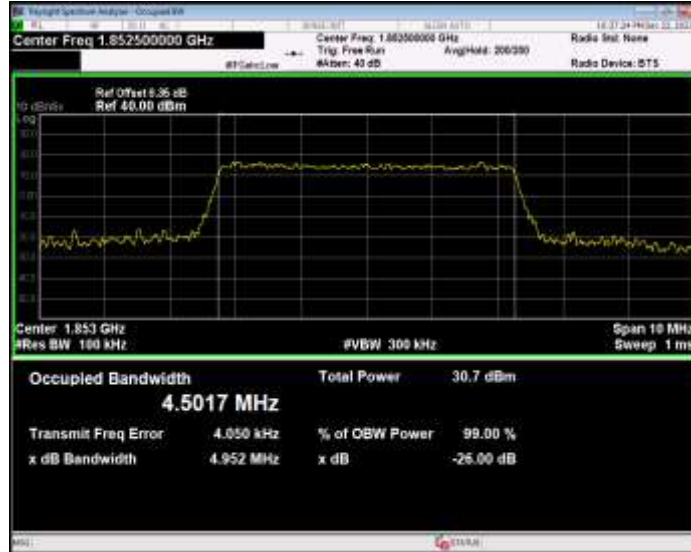

Band2 16QAM BW=3MHz Channel=18615 RB Size=15 Position=#0

Band2 16QAM BW=3MHz Channel=18900 RB Size=15 Position=#0

Band2 16QAM BW=3MHz Channel=19185 RB Size=15 Position=#0

Band2 16QAM BW=5MHz Channel=18625 RB Size=25 Position=#0