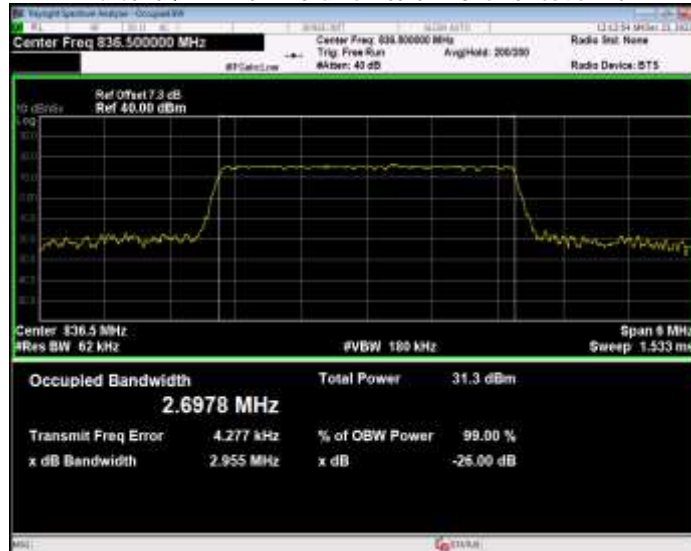

Band5 16QAM BW=10MHz Channel=20525 RB Size=50 Position=#0

Band5 16QAM BW=10MHz Channel=20600 RB Size=50 Position=#0

Band5 16QAM BW=3MHz Channel=20415 RB Size=15 Position=#0

Band5 16QAM BW=3MHz Channel=20525 RB Size=15 Position=#0