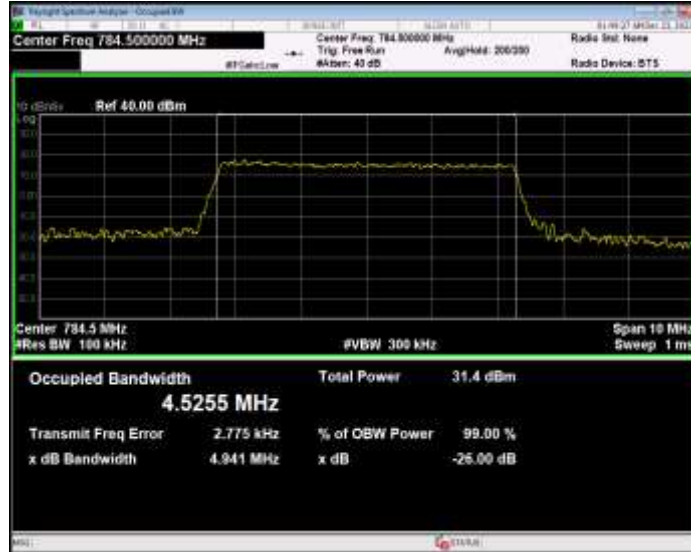

Band13 16QAM BW=10MHz Channel=23230 RB Size=50 Position=#0

Band13 16QAM BW=5MHz Channel=23205 RB Size=25 Position=#0

Band13 16QAM BW=5MHz Channel=23230 RB Size=25 Position=#0

Band13 16QAM BW=5MHz Channel=23255 RB Size=25 Position=#0