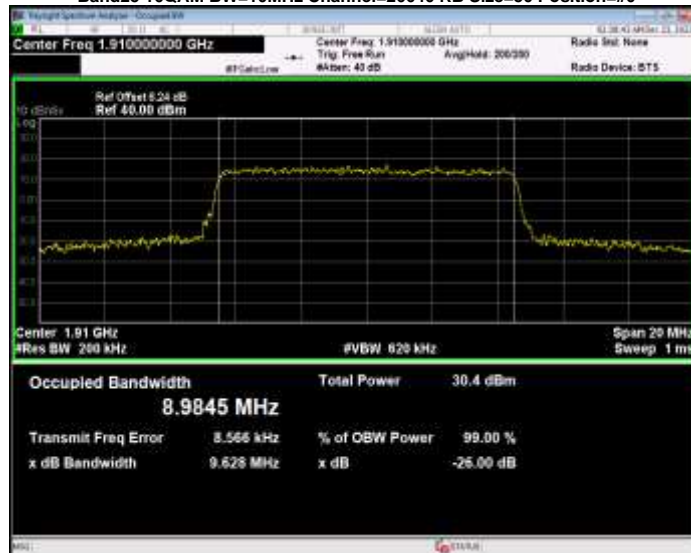

Band25 16QAM BW=10MHz Channel=26640 RB Size=50 Position=#0