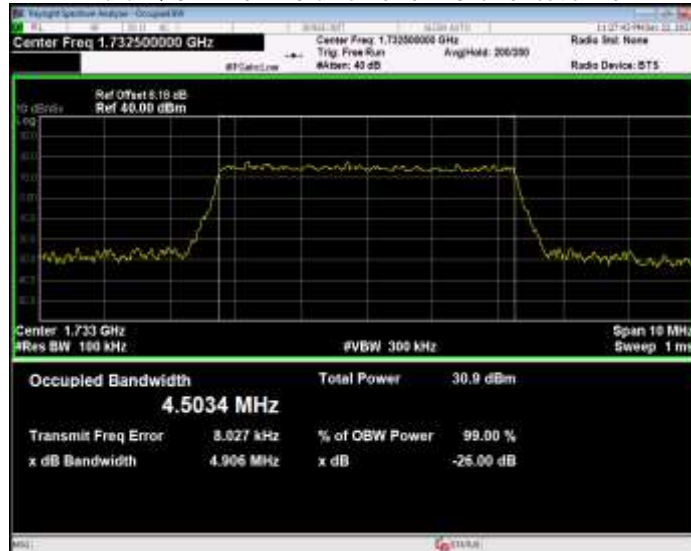

Band4 QPSK BW=5MHz Channel=20175 RB Size=25 Position=#0