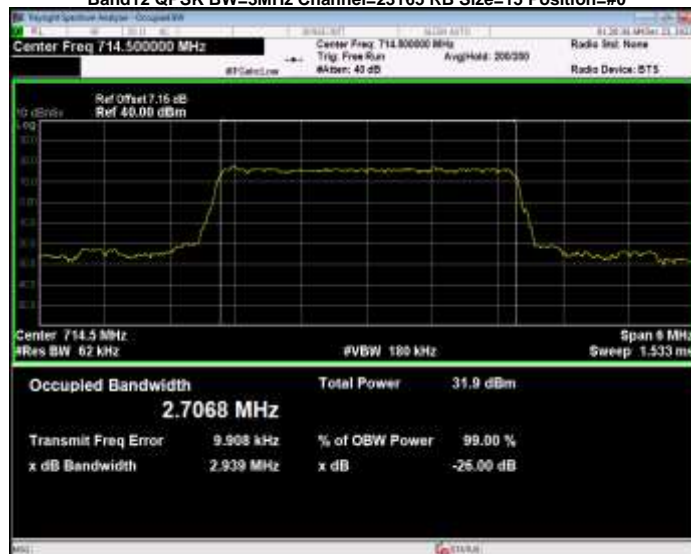

Band12 QPSK BW=3MHz Channel=23165 RB Size=15 Position=#0