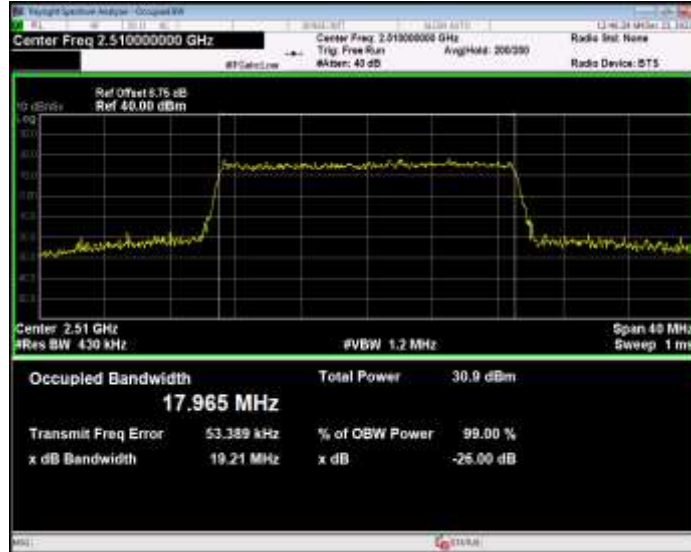

Band7 16QAM BW=20MHz Channel=21100 RB Size=100 Position=#0

Band7 16QAM BW=20MHz Channel=20850 RB Size=100 Position=#0