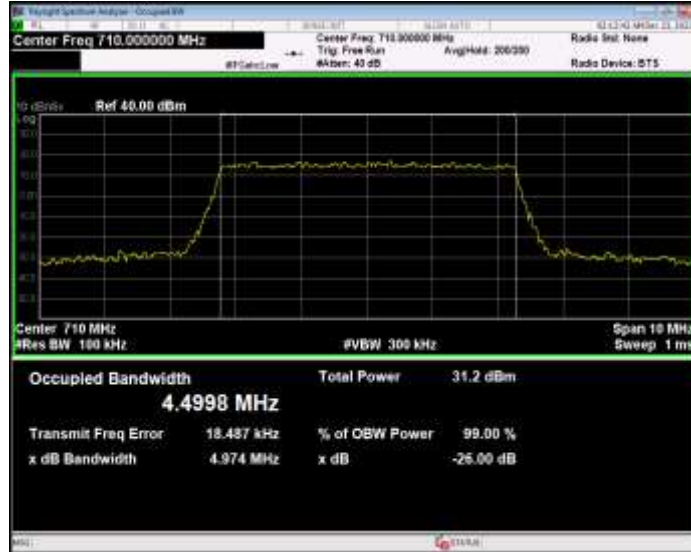

Band17 QPSK BW=5MHz Channel=23790 RB Size=25 Position=#0