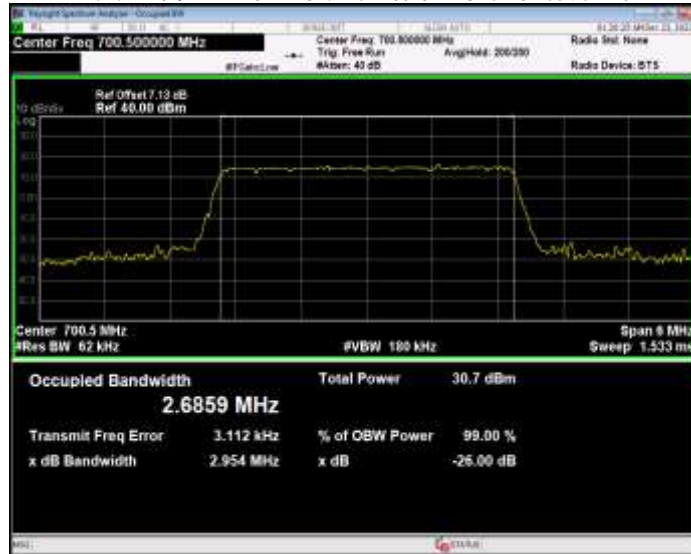

Band12 16QAM BW=3MHz Channel=23095 RB Size=15 Position=#0

Band12 16QAM BW=3MHz Channel=23025 RB Size=15 Position=#0