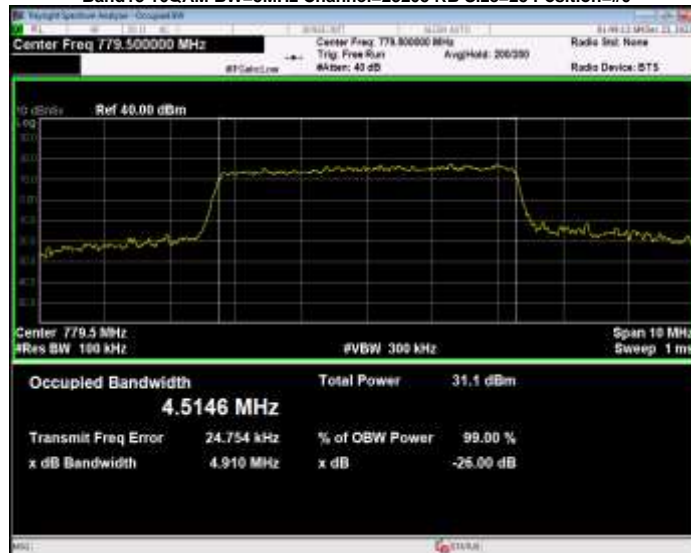

Band13 16QAM BW=5MHz Channel=23230 RB Size=25 Position=#0

Band13 16QAM BW=5MHz Channel=23205 RB Size=25 Position=#0