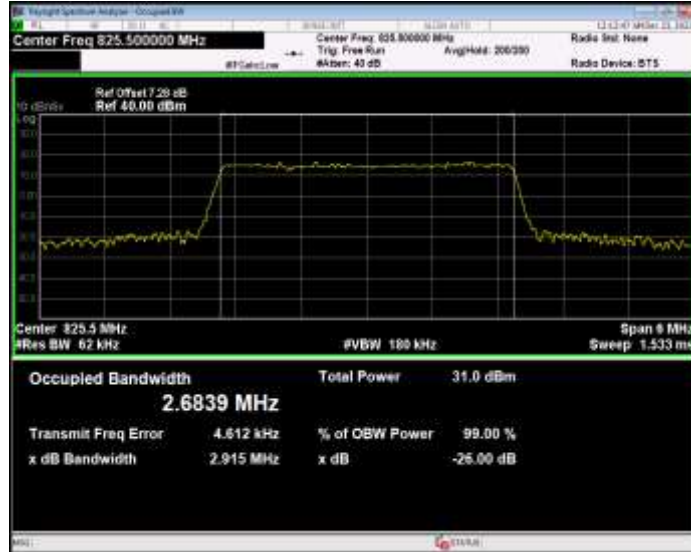

Band5 16QAM BW=3MHz Channel=20525 RB Size=15 Position=#0

Band5 16QAM BW=3MHz Channel=20415 RB Size=15 Position=#0