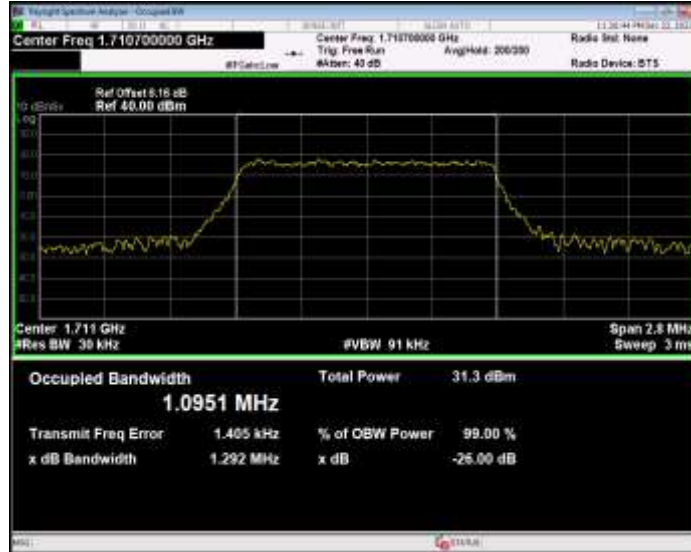

Band4 16QAM BW=1.4MHz Channel=20175 RB Size=6 Position=#0

Band4 16QAM BW=1.4MHz Channel=19957 RB Size=6 Position=#0