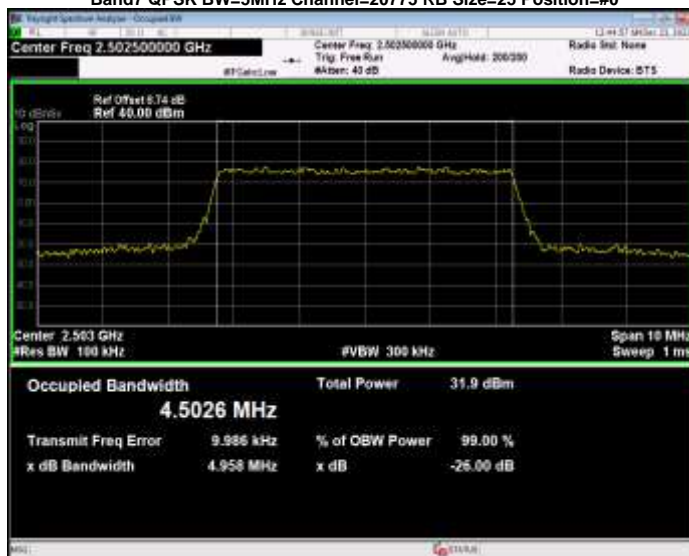

Band7 QPSK BW=5MHz Channel=20775 RB Size=25 Position=#0