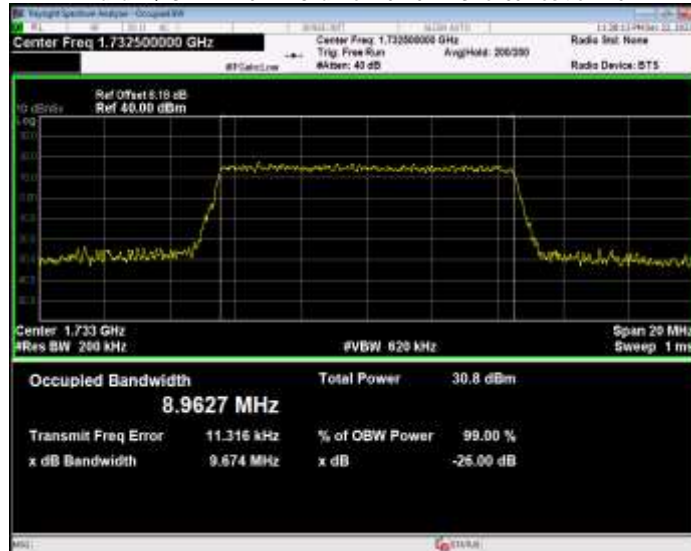

Band4 QPSK BW=10MHz Channel=20350 RB Size=50 Position=#0

Band4 QPSK BW=10MHz Channel=20175 RB Size=50 Position=#0