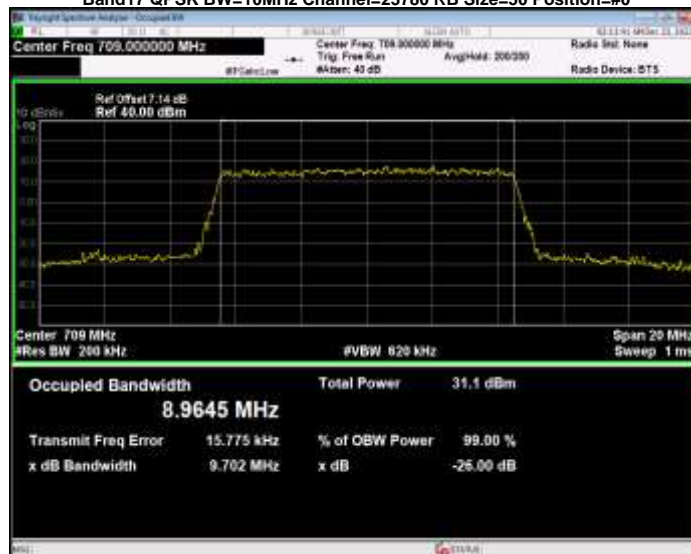

Band17 QPSK BW=10MHz Channel=23780 RB Size=50 Position=#0