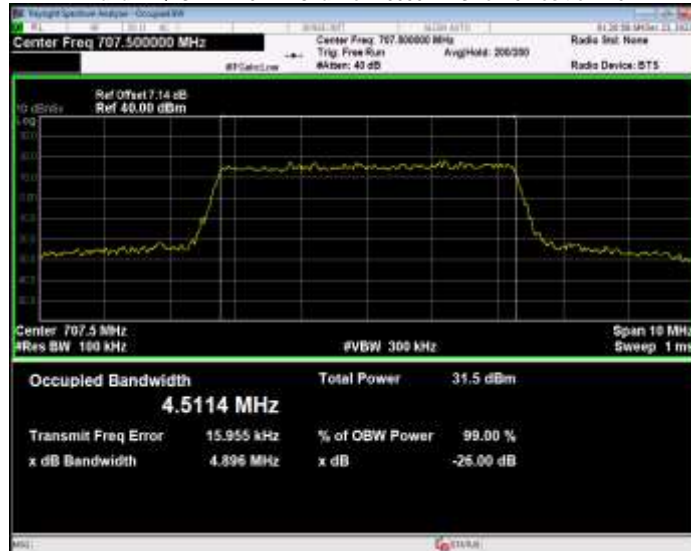

Band12 QPSK BW=5MHz Channel=23095 RB Size=25 Position=#0