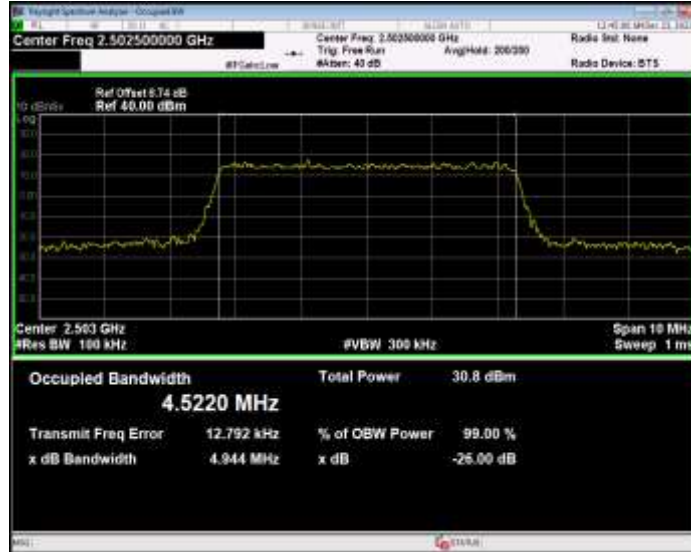

Band7 16QAM BW=5MHz Channel=20775 RB Size=25 Position=#0