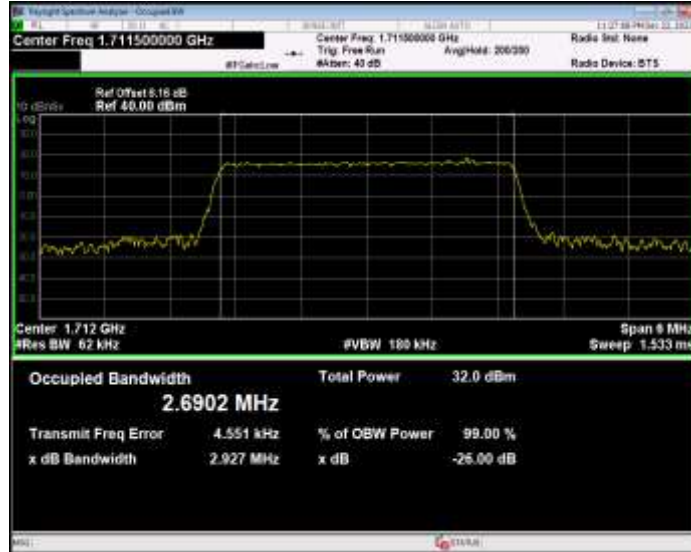

Band4 16QAM BW=3MHz Channel=20175 RB Size=15 Position=#0

Band4 16QAM BW=3MHz Channel=19965 RB Size=15 Position=#0