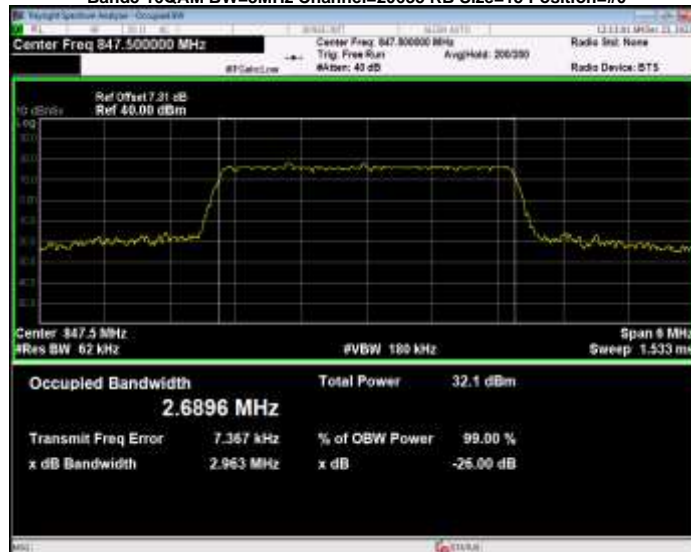

Band5 16QAM BW=5MHz Channel=20425 RB Size=25 Position=#0

Band5 16QAM BW=3MHz Channel=20635 RB Size=15 Position=#0