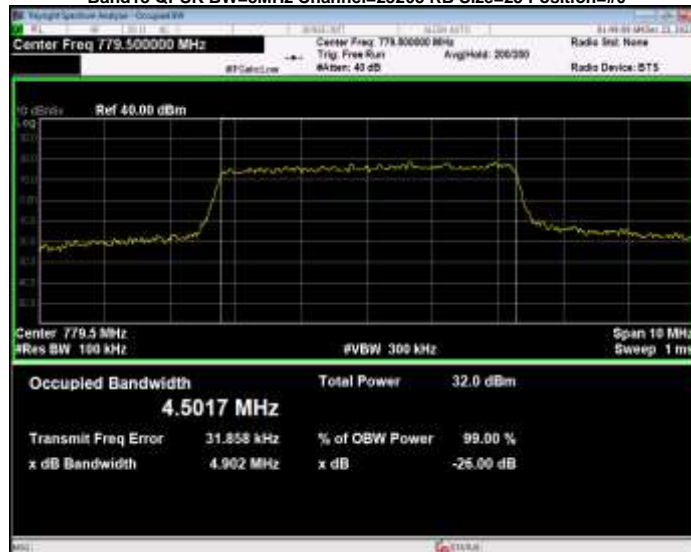

Band13 QPSK BW=5MHz Channel=23205 RB Size=25 Position=#0