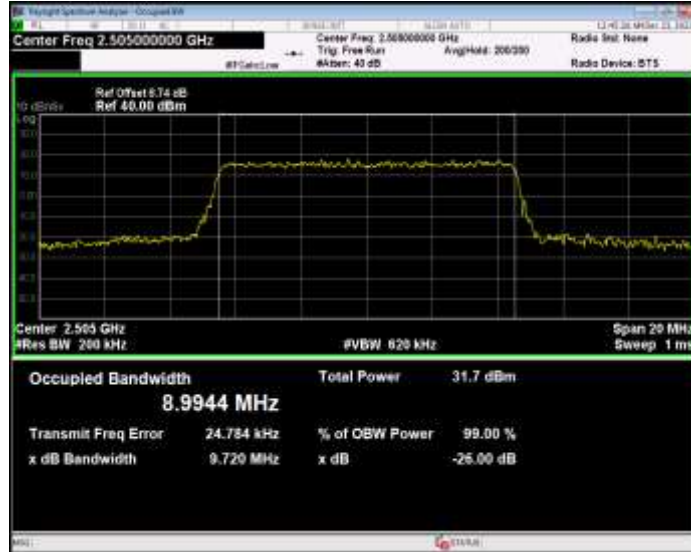

Band7 QPSK BW=10MHz Channel=20800 RB Size=50 Position=#0