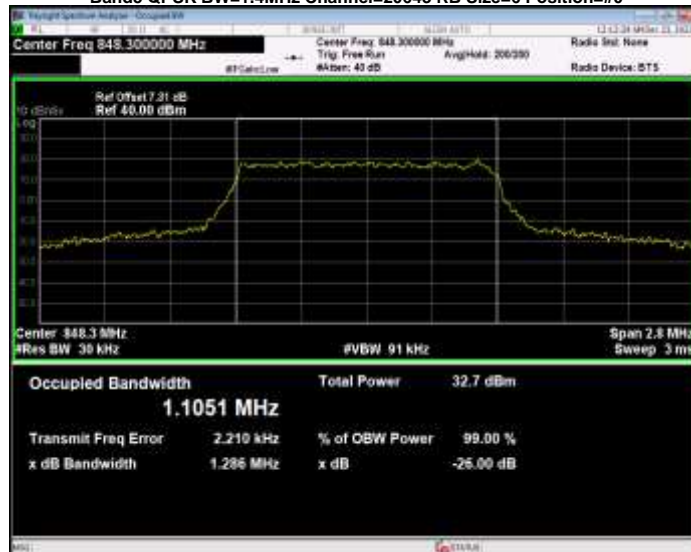

Band5 QPSK BW=1.4MHz Channel=20643 RB Size=6 Position=#0