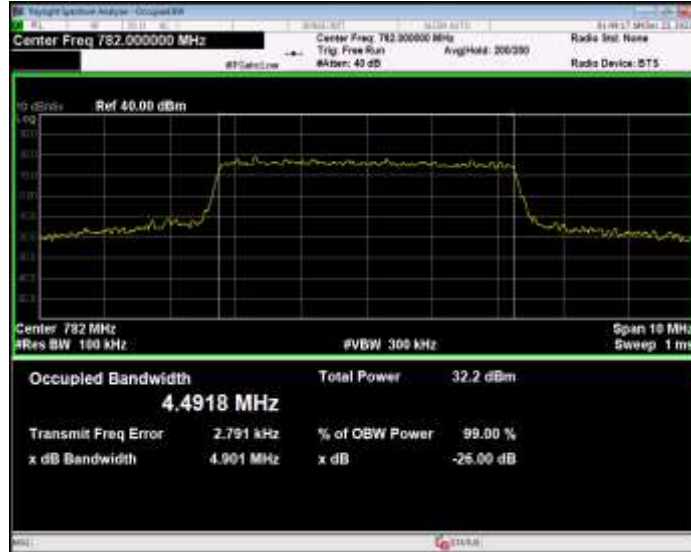

Band13 QPSK BW=5MHz Channel=23230 RB Size=25 Position=#0