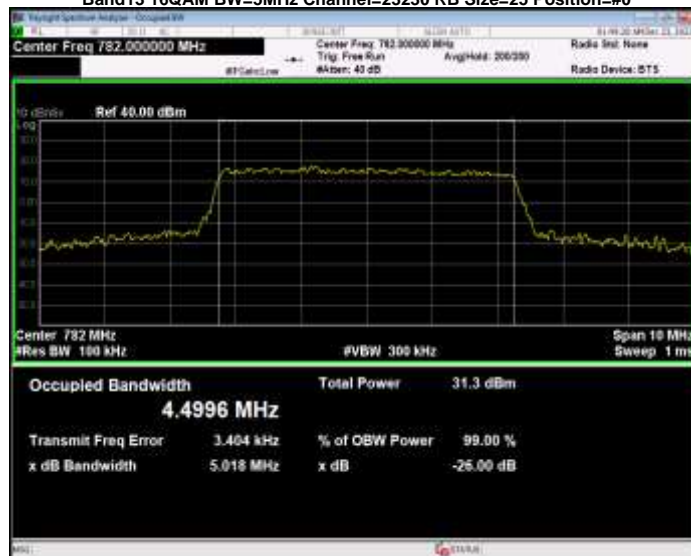

Band13 16QAM BW=5MHz Channel=23230 RB Size=25 Position=#0