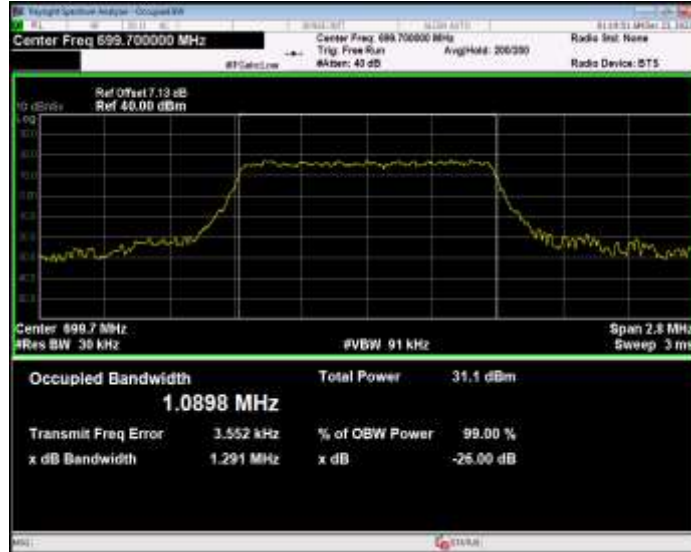

Band12 QPSK BW=1.4MHz Channel=23017 RB Size=6 Position=#0