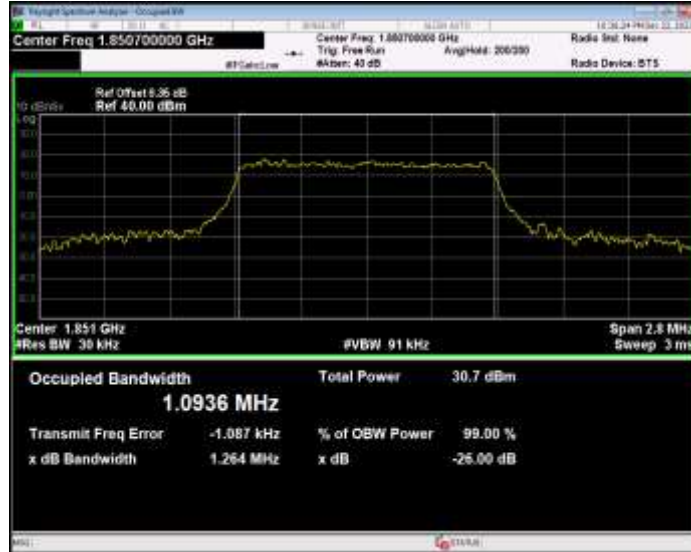

Band2 16QAM BW=1.4MHz Channel=18607 RB Size=6 Position=#0