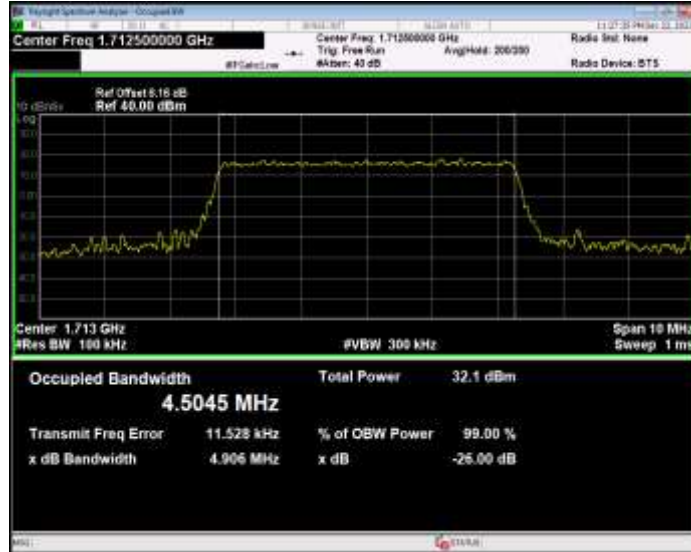

Band4 QPSK BW=5MHz Channel=19975 RB Size=25 Position=#0