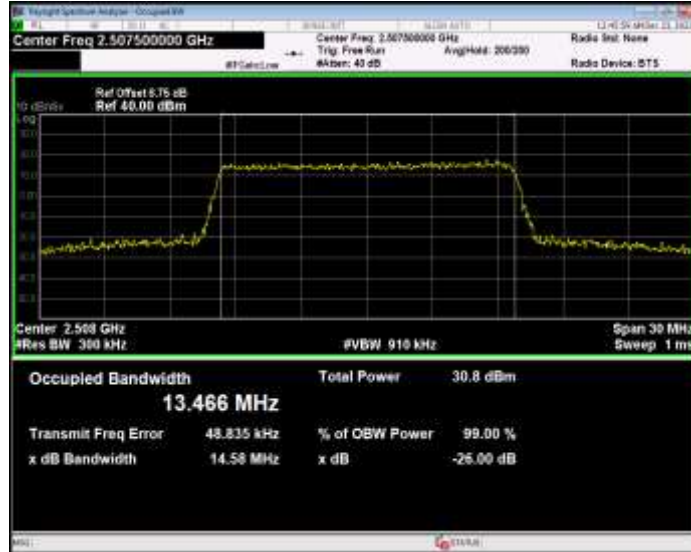

Band7 16QAM BW=10MHz Channel=20800 RB Size=50 Position=#0

Band7 16QAM BW=10MHz Channel=21100 RB Size=50 Position=#0

Band7 16QAM BW=10MHz Channel=21400 RB Size=50 Position=#0

Band7 16QAM BW=15MHz Channel=20825 RB Size=75 Position=#0