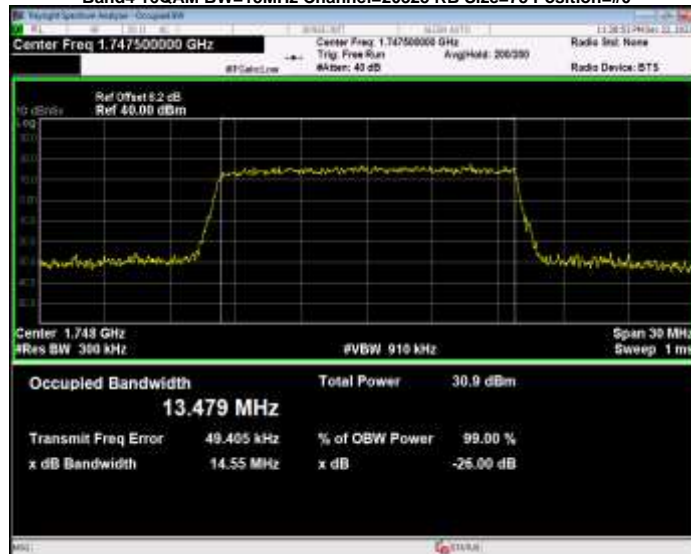

Band4 16QAM BW=20MHz Channel=20050 RB Size=100 Position=#0

Band4 16QAM BW=15MHz Channel=20325 RB Size=75 Position=#0