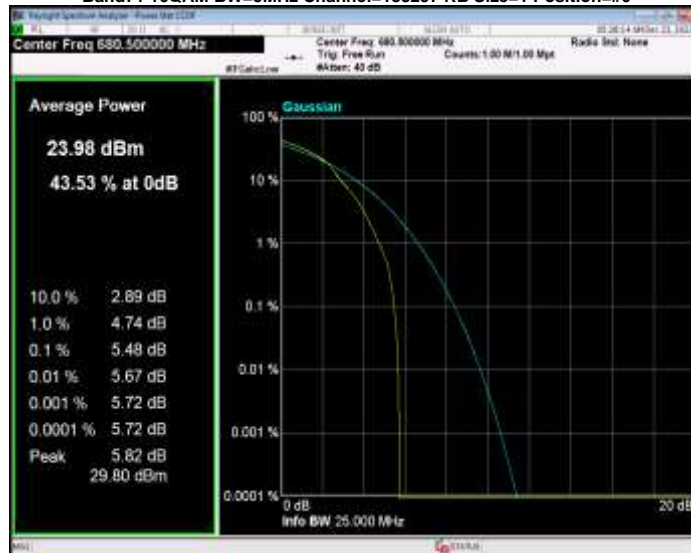

Band71 16QAM BW=5MHz Channel=133297 RB Size=1 Position=#0