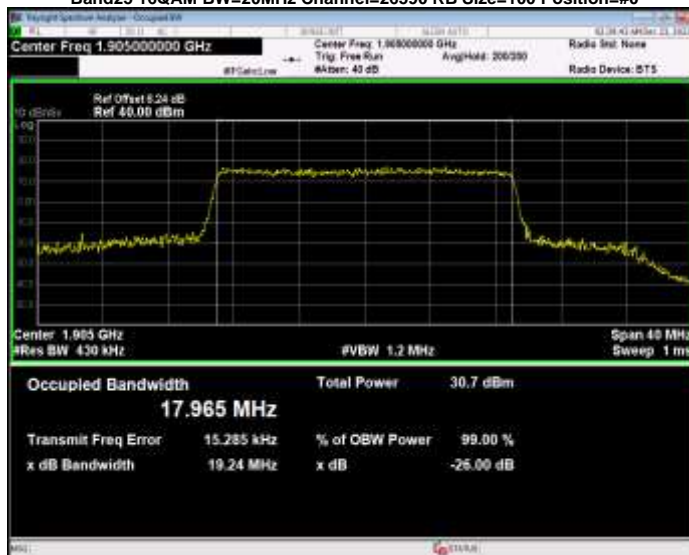

Band25 16QAM BW=15MHz Channel=26615 RB Size=75 Position=#0

Band25 16QAM BW=20MHz Channel=26140 RB Size=100 Position=#0

Band25 16QAM BW=20MHz Channel=26365 RB Size=100 Position=#0

Band25 16QAM BW=20MHz Channel=26590 RB Size=100 Position=#0