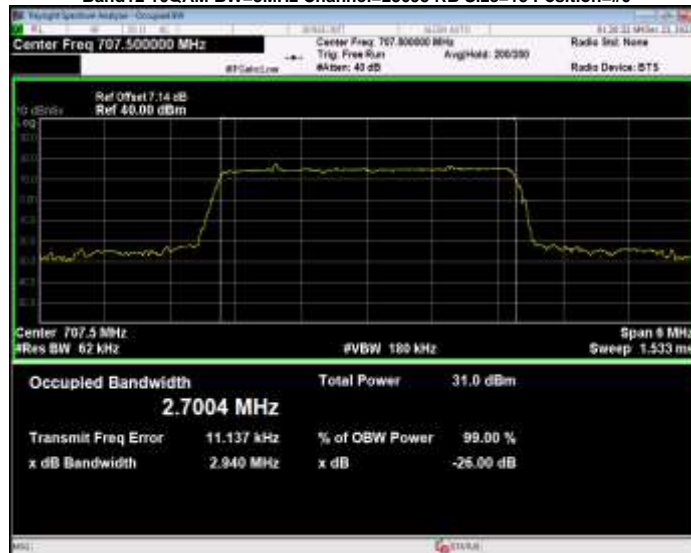

Band12 16QAM BW=10MHz Channel=23095 RB Size=50 Position=#0

Band12 16QAM BW=10MHz Channel=23130 RB Size=50 Position=#0

Band12 16QAM BW=3MHz Channel=23025 RB Size=15 Position=#0

Band12 16QAM BW=3MHz Channel=23095 RB Size=15 Position=#0