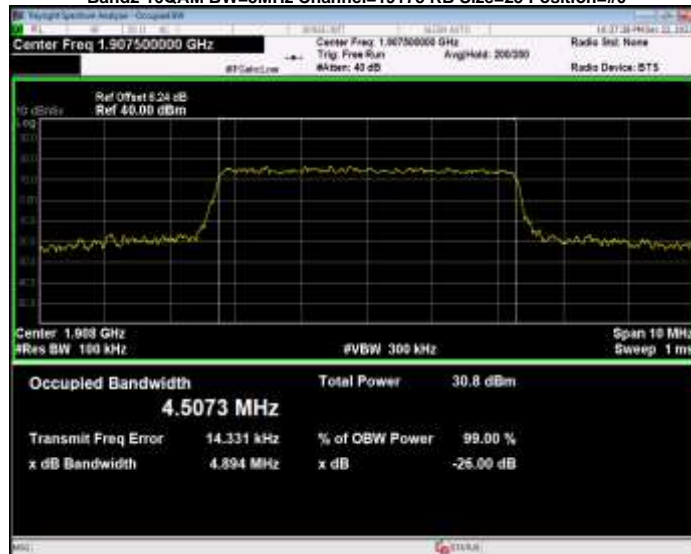

Band2 16QAM BW=5MHz Channel=19175 RB Size=25 Position=#0