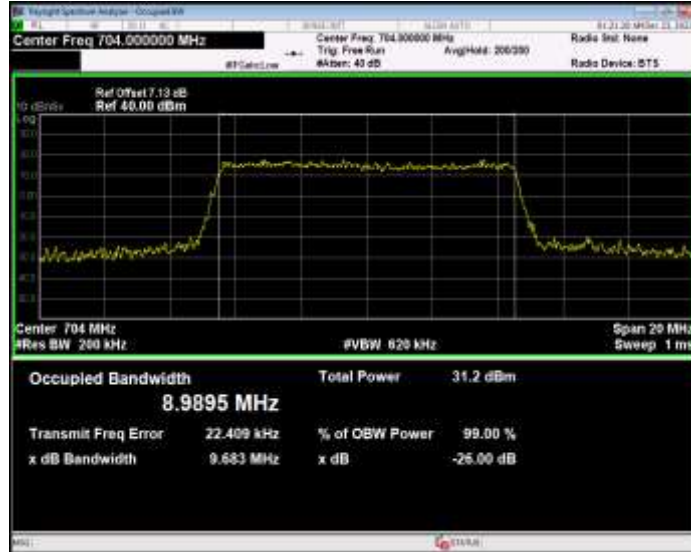

Band12 QPSK BW=1.4MHz Channel=23017 RB Size=6 Position=#0

Band12 QPSK BW=1.4MHz Channel=23095 RB Size=6 Position=#0

Band12 QPSK BW=1.4MHz Channel=23173 RB Size=6 Position=#0

Band12 QPSK BW=10MHz Channel=23060 RB Size=50 Position=#0