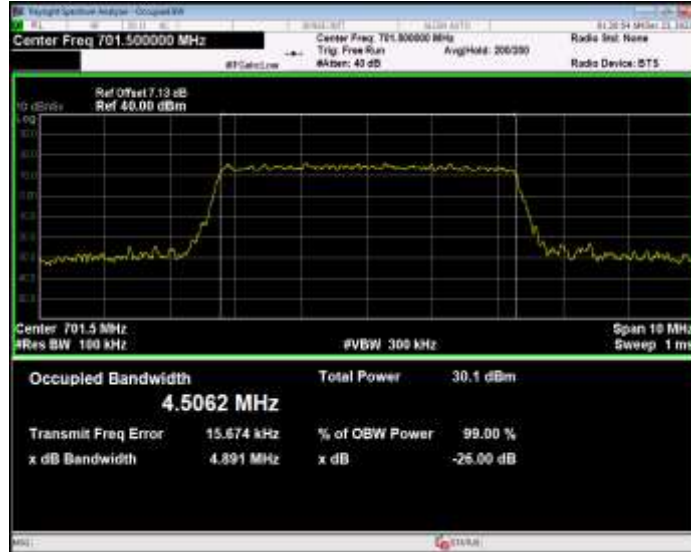

Band12 16QAM BW=5MHz Channel=23095 RB Size=25 Position=#0

Band12 16QAM BW=5MHz Channel=23035 RB Size=25 Position=#0