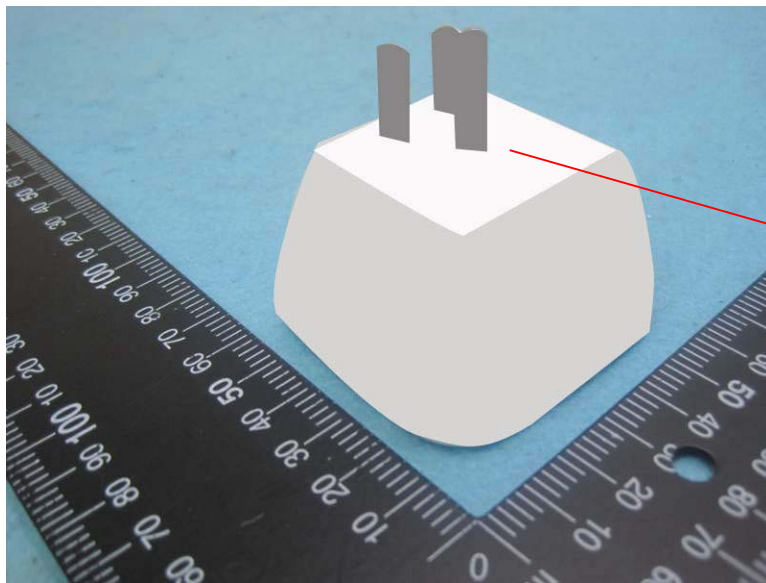

Label 1:

Size: 33.0 mm x 9.5 mm

Location here

Label 2:

(Pantone Coated Cool Gray 9C)

Size: 33.0 mm x 9.5 mm