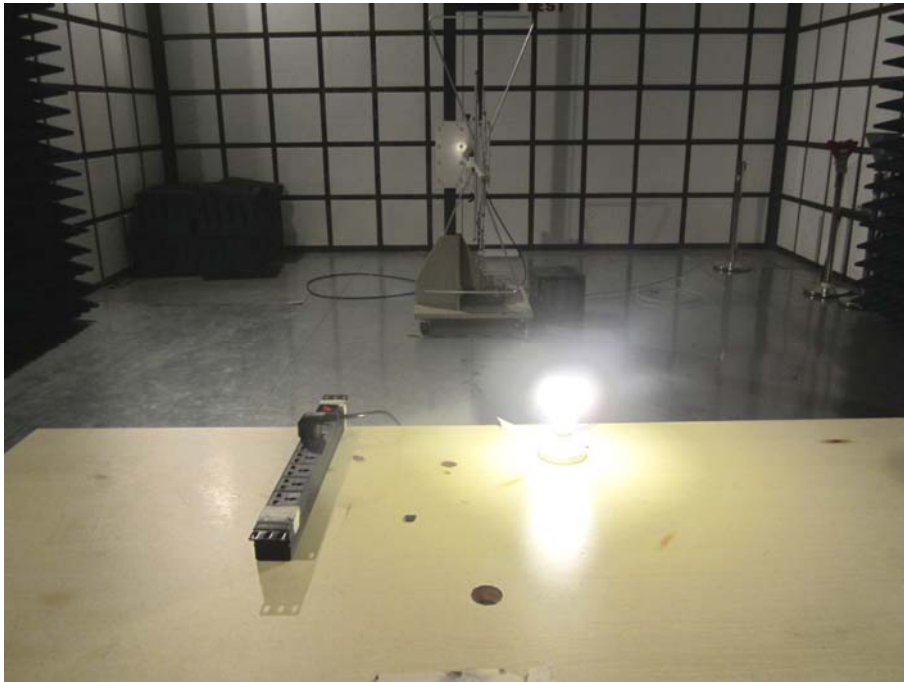


EXHIBIT 4 - TEST SETUP PHOTOGRAPHS

Conducted Emission Test Setup

Radiation Emission Test Setup (9kHz to 30MHz)

Radiation Emission Test Setup (30MHz to 1GHz)

Radiation Emission Test Setup (Above 1GHz)