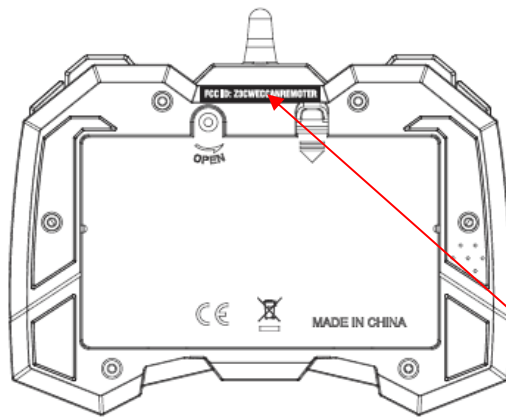

LABEL ARTWORK AND LOCATION

Product: 2.4G 4.5ch drone with camera
Model: DRC376R

FCC ID: Z3CWECCANREMOTER

Label size: L*W=32*4mm

Label Location