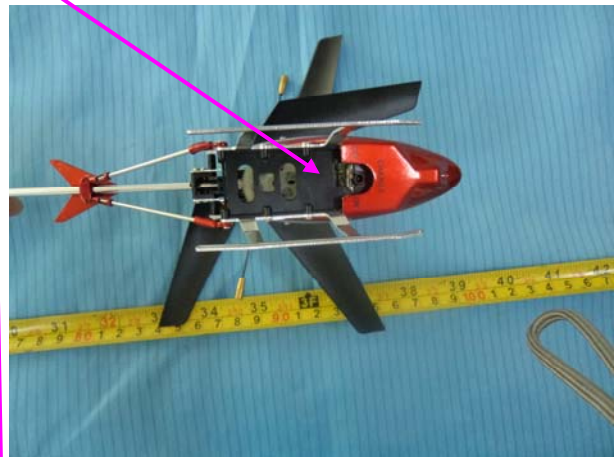

## EXHIBIT A - FCC ID LABELING AND LOCATION

### FCC ID Labeling

FCC ID: Z3CWECCANBTHELI

Product Name: iOS Bluetooth Helicopter

Model Number: i737

### Proposed FCC ID Location

Blue

Red

Black

The label shown shall be permanently affixed at a conspicuous location on the device and be readily visible to the user at the time purchase (Labeling requirements per 2.925)