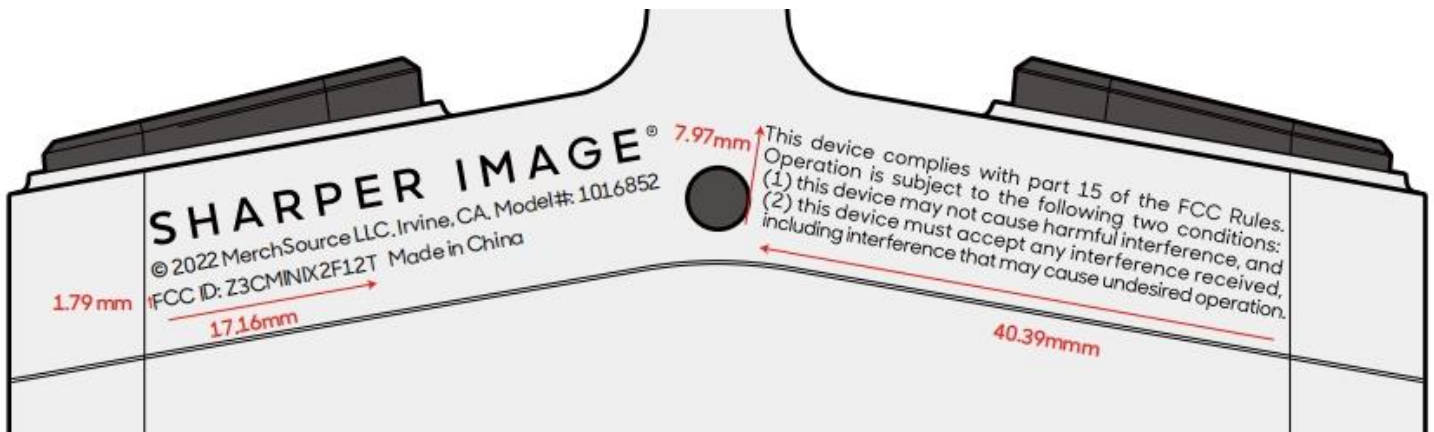

Label Artwork and Location

FCC ID Size:17.16mm*1.79mm

Statement Size:40.39mm*7.97mm