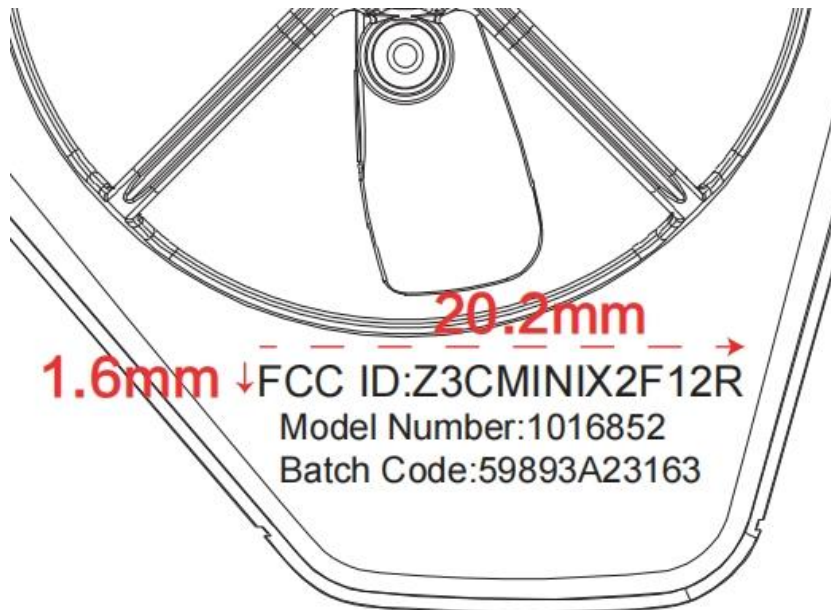

Label Artwork and Location

SIZE: 20.2mmx1.6mm