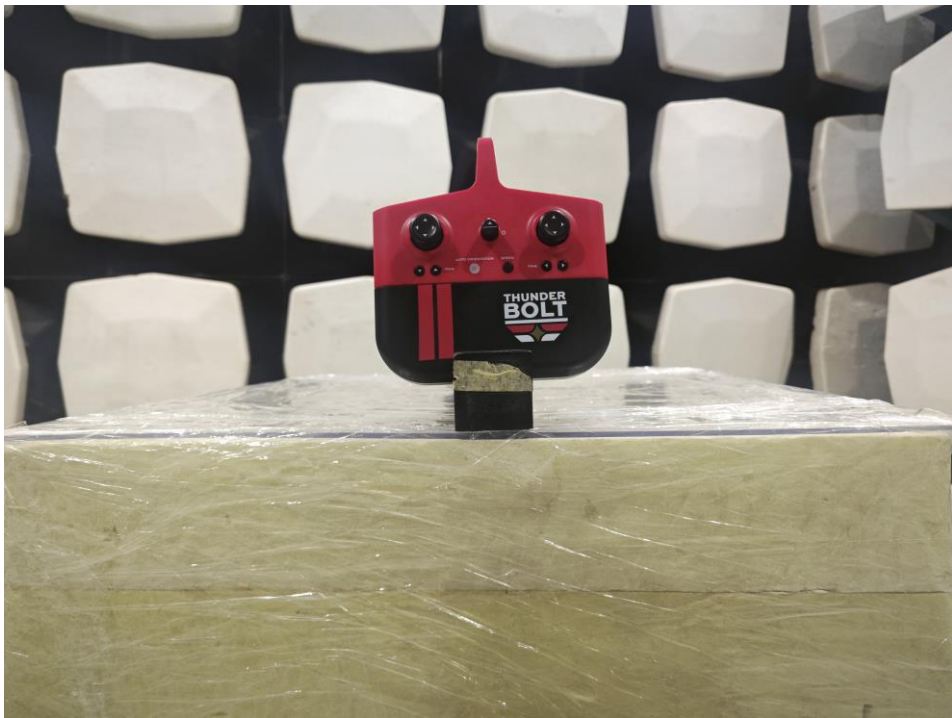

## RADIATED PHOTOS

Up to 1GHz  
(EUT was placed in the centre of the turntable)

Above 1GHz

**(EUT was placed in the centre of the turntable)**