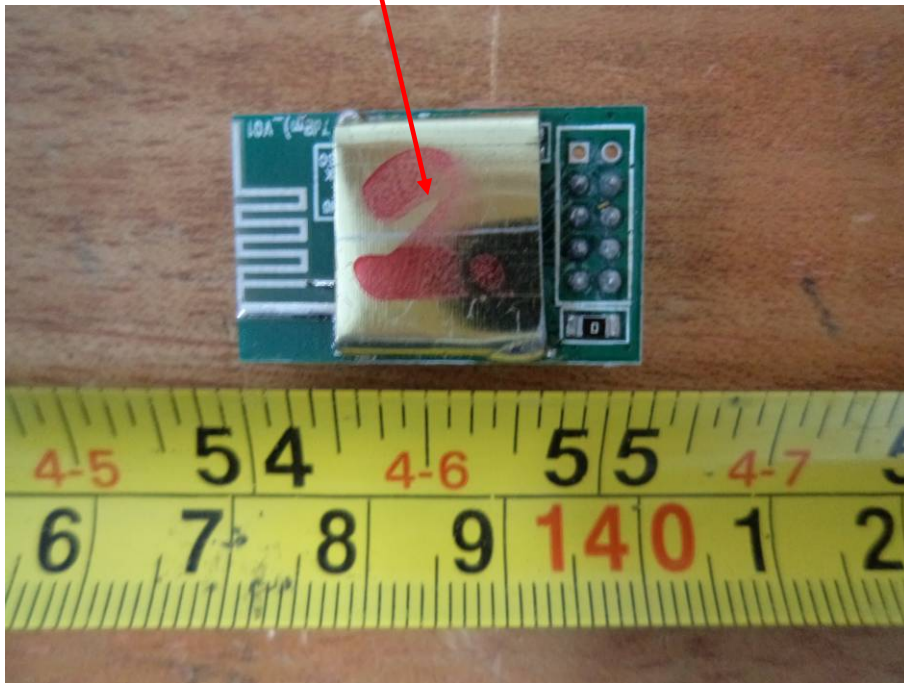

## **EXHIBIT A - FCC ID LABELING AND LOCATION**

### **FCC ID Label**

**FCC ID: Z33-CA4  
IC: 7181A-CA4  
Model: CA4  
Serene Innovations, Inc.**

### **Proposed FCC ID Label Location**

The label shown shall be permanently affixed at a conspicuous location on the device and be readily visible to the user at the time purchase (Labeling requirements per 2.925)