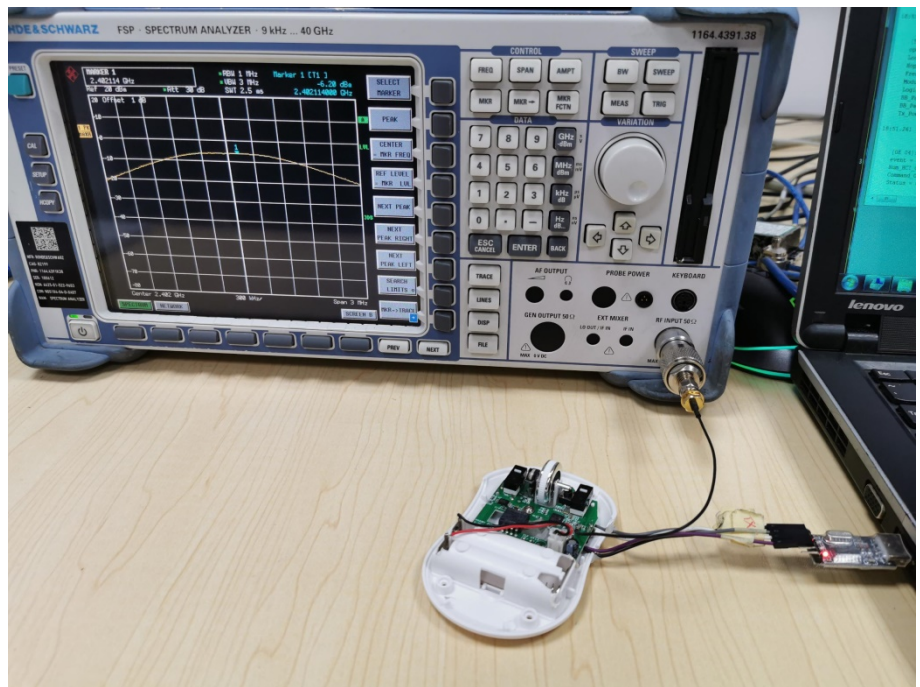

EXHIBIT 4 - TEST SETUP PHOTOGRAPHS

Radiation Emission Test Setup (Below 30MHz)

Radiation Emission Test Setup (30MHz to 1GHz)

Radiation Emission Test Setup (1GHz to 18GHz)

Radiation Emission Test Setup (Above 18GHz)

Radio Test Setup View

***** END OF REPORT *****